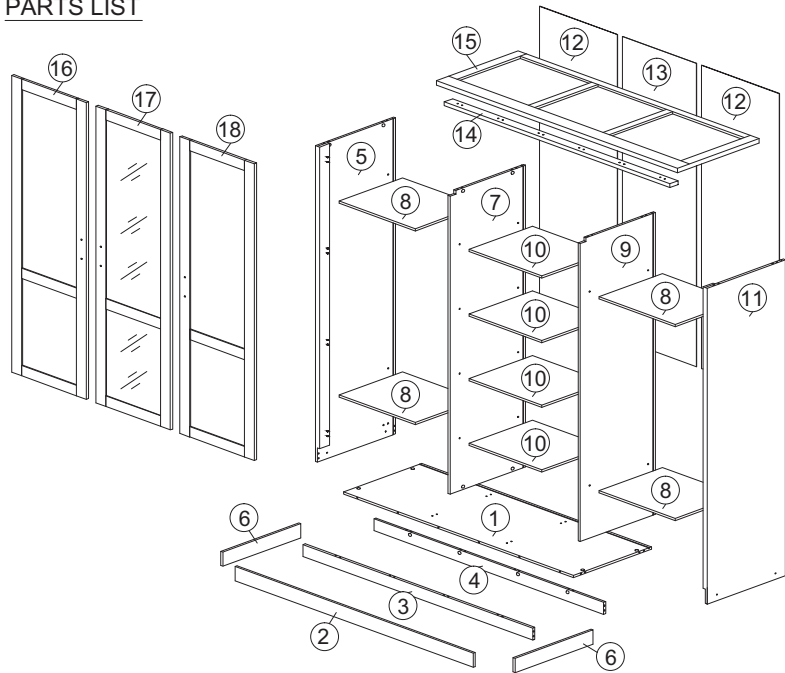

# ASSEMBLY INSTRUCTION

MODEL : WR 80097-1M-S5V - ELLA KLEERKAST / ARMOIRE 3 D/P / 3 DOORS WARDROBE WITH 1 MIRROR

HARDWARE	A	B	C	D	E	F	G	G1	G2	H	I	J	J1	J2	K	K1	K2	L	M	N	O	P	Q	R	
	1X44	1X56	1X9	1X6	1X4	1X6	1X3		1X6	1X8	1X8	24 SETS			32 SETS			1X22	1X1	1X2	1X24	4 SETS	1X8	1X22	

## PARTS LIST