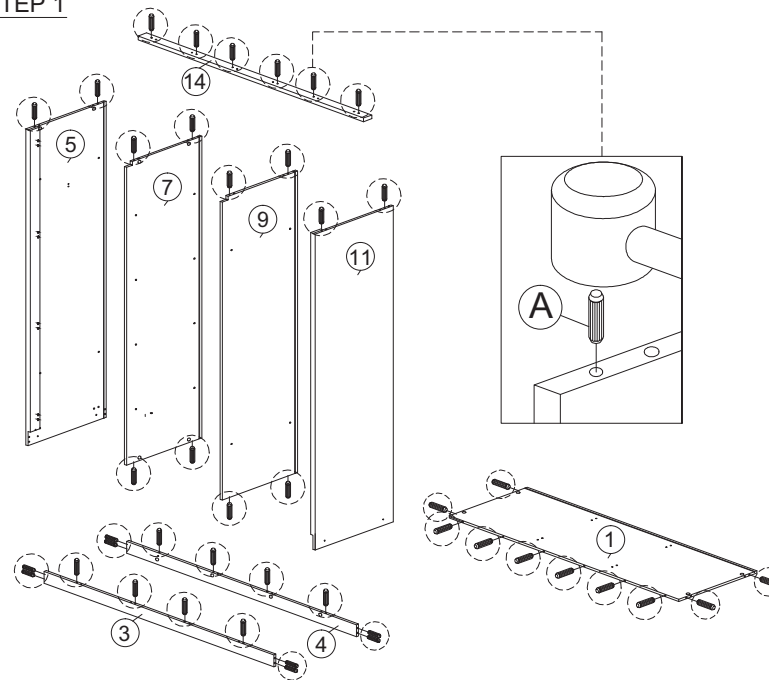

STEP 1

STEP 2