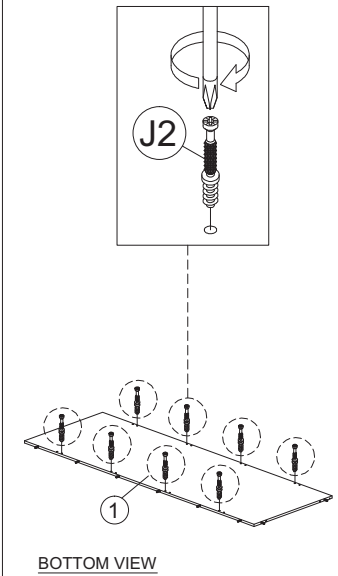

BOTTOM VIEW