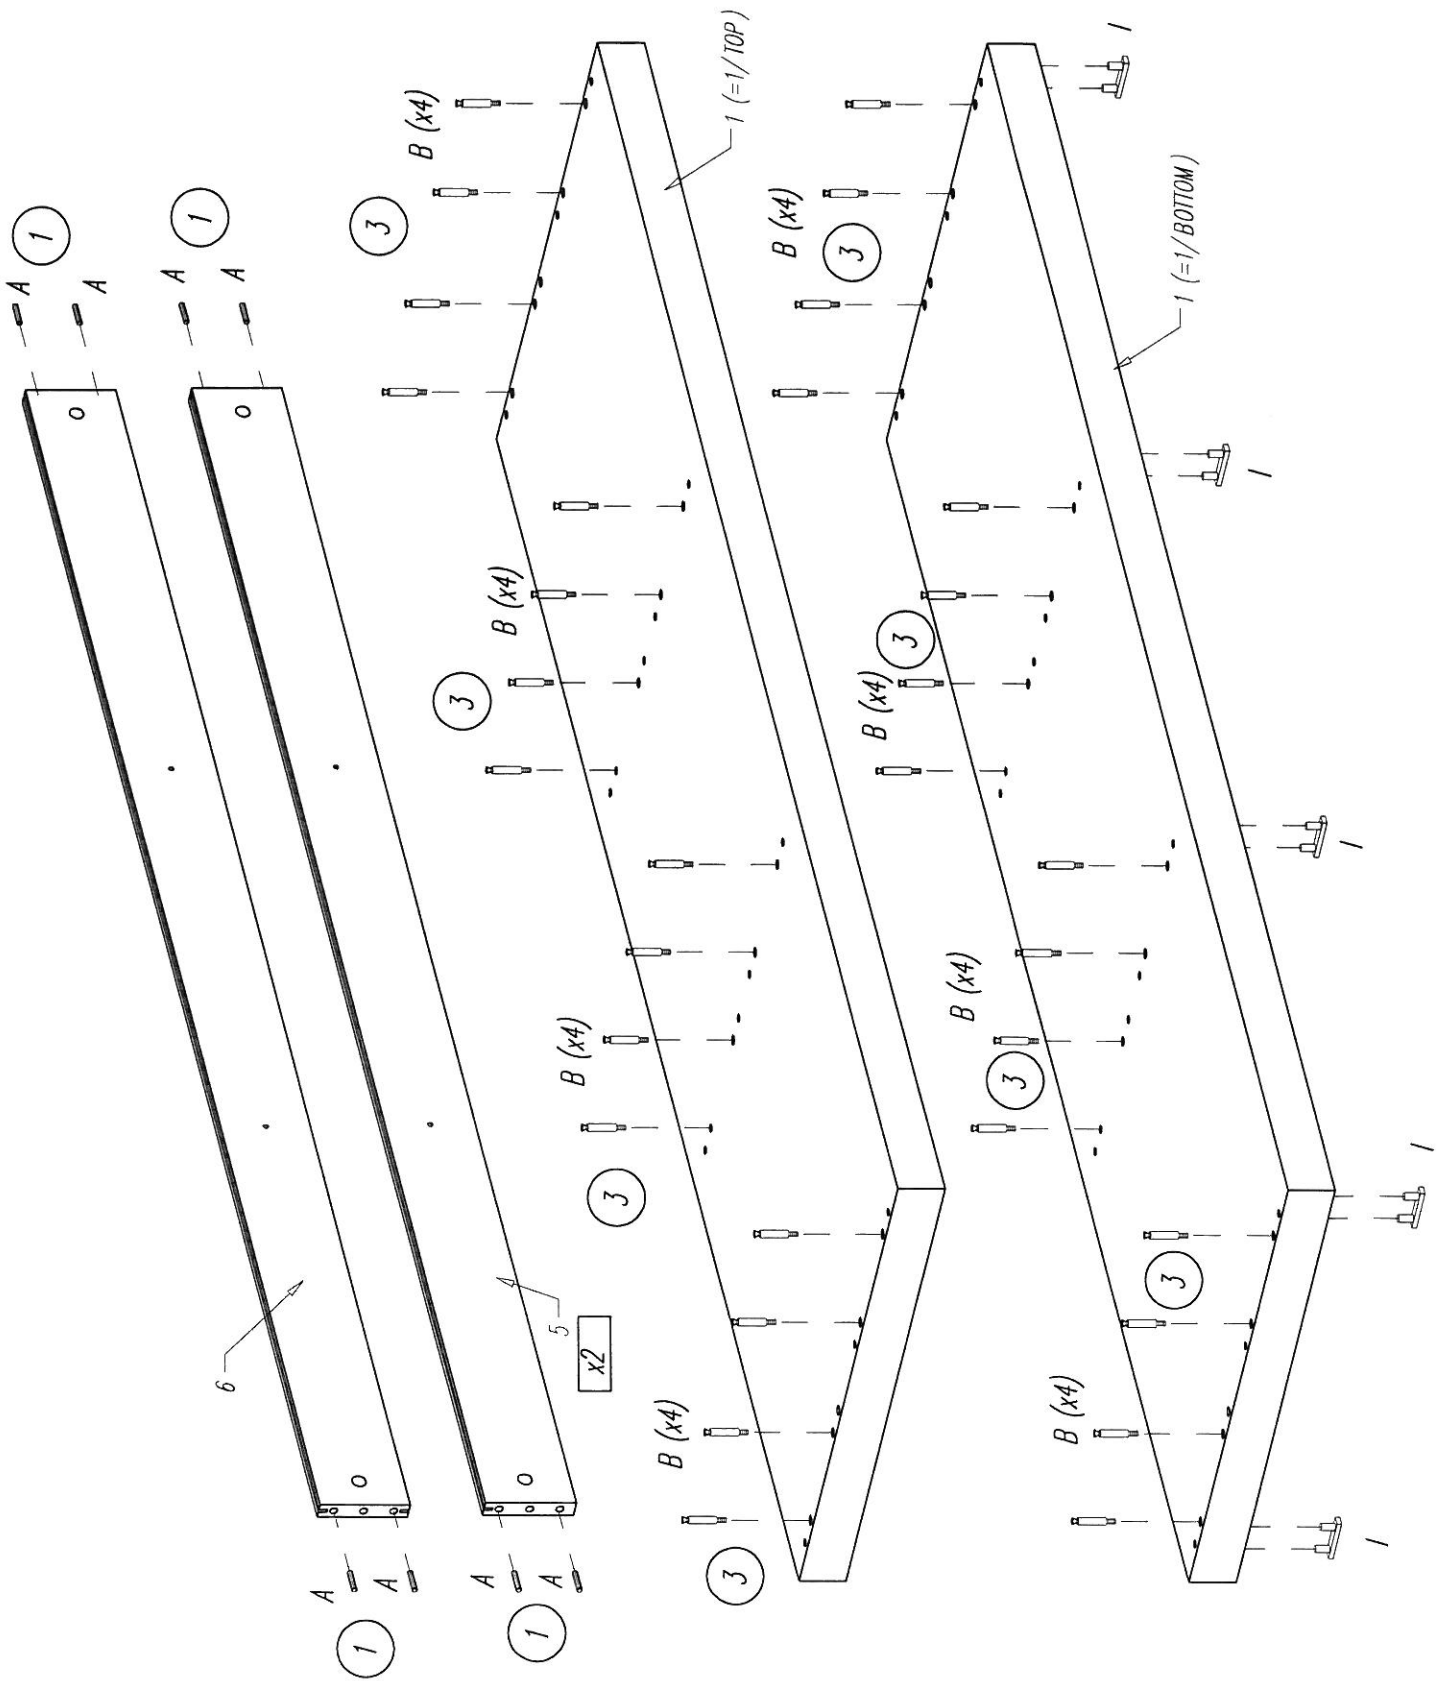

A	B	C	D	E	H	I	J	K	L	M	N	O	P	R	S
ø7,8x40 x52	L=34/St x48	ø15x15 x48	MET +/N x12	H=0 x12	Plastic x4	x8	ø3 x24	ø3x13 x24	ø3x16 x24	ø4x16 x24	ø3,5x35 x6	x8	Plastic x16	x3	x3

LARA-ROB W3- 2

ROBIN-W3-T6 ver.

Colli 1/5:
Part no. 2 -2 pcs/St.

Colli 2/5:
Part no. 4 -2 pcs/St.
Part no.12 -1 pcs/St.
Part no. (R+S) -3 pcs/St.
Assembly instruction
/Instruction/Montage

Colli 3/5:
Part no. 3 -2 pcs/St.
Part no. 7 -2 pcs/St.
Part no. 9 -4 pcs/St.
Part no. 11 -2 pcs/St.
Part no. 13 -2 pcs/St.

Colli 4/5:
Part no. 1 -2 pcs/St.
Part no. 5 -2 pcs/St.
Part no. 6 -1 pcs/St.
Part no. 10 -2 pcs/St.

Colli 5/5:
Part no. 8 -4 pcs/St.
Fittings/Beschlage/Quincaillerie

	Part no. 4: 1932x554 mm
	Part no.12: 1932x534 mm
	Part no. 7: 540x516 mm
	Part no. 8: 502x516 mm
	Part no. 9: 842x557 mm
	Part no. 10: 842x520 mm

	Part no. 9: 842x557 mm
	Part no. 10: 842x520 mm

Part no. 7: 540x516 mm
 Part no. 8: 502x516 mm