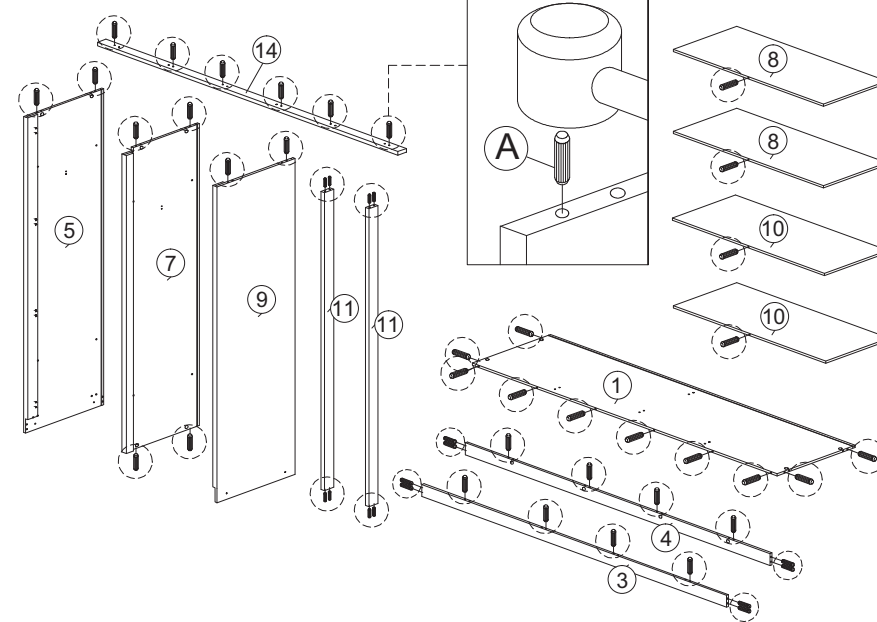

ASSEMBLY INSTRUCTION

MODEL : WR 80098-2M-S5V - ELLA KLEERKAST / ARMOIRE 4 D/P / 4 DOORS WARDROBE WITH 2 MRRS

HARDWARE	A	B	C	D	E	F	G	G1	G2	H	I	J	J1	J2	K	K1	K2	L	M	N	O	P	Q	R	S
	1X52	1X72	1X10	1X6	1X4	1X4	1X4	1X8	1X8	1X8	1X8	20 SETS	20 SETS	20 SETS	16 SETS	16 SETS	16 SETS	1X18	1X1	1X1	1X1	1X8	1X20	8 SETS	1X32

PARTS LIST

STEP 1

STEP 2

STEP 3

STEP 4

STEP 5