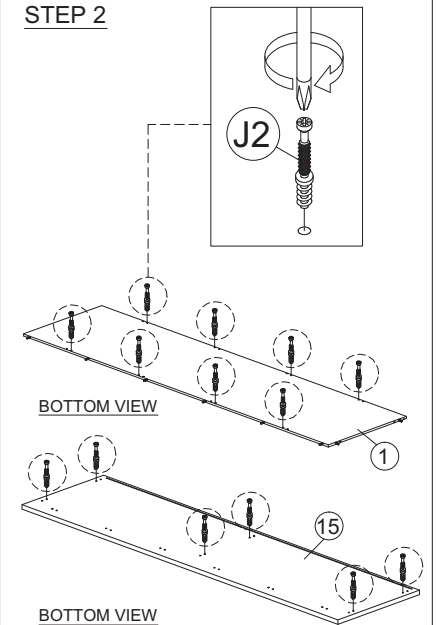

ASSEMBLY INSTRUCTION

MODEL : WR 80098-2M-S5V - ELLA KLEERKAST / ARMOIRE 4 D/P / 4 DOORS WARDROBE WITH 2 MRRS

HARDWARE	A	B	C	D	E	F	G	G1	G2	H	I	J	J1	J2	K	K1	K2	L	M	N	O	P	Q	R	S
	1X52	1X72	1X10	1X6	1X4	1X4	1X4	1X8	1X8	1X8	1X8	20 SETS	20 SETS	20 SETS	16 SETS	16 SETS	16 SETS	1X18	1X1	1X1	1X1	1X8	1X20	8 SETS	1X32

PARTS LIST

STEP 1

STEP 2

STEP 3

STEP 4

STEP 5