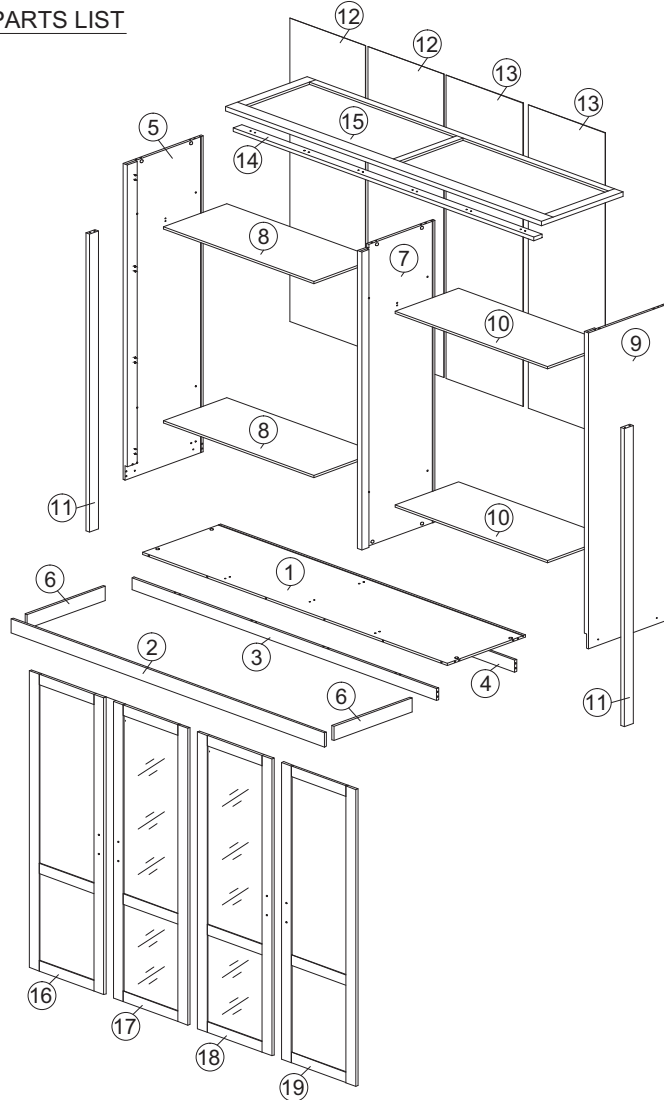

# ASSEMBLY INSTRUCTION

MODEL : WR 80098-2M-S5V - ELLA KLEERKAST / ARMOIRE 4 D/P / 4 DOORS WARDROBE WITH 2 MRRS

HARDWARE	A	B	C	D	E	F	G	G1	G2	H	I	J	J1	J2	K	K1	K2	L	M	N	O	P	Q	R	S
	1X52	1X72	1X10	1X6	1X4	1X4	1X4	1X8	1X8	1X8	1X8	20 SETS	20 SETS	20 SETS	16 SETS	16 SETS	16 SETS	1X18	1X1	1X1	1X1	1X8	1X20	8 SETS	1X32

## PARTS LIST