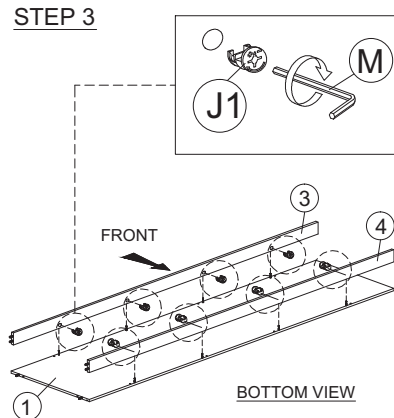

ASSEMBLY INSTRUCTION

MODEL : WR 80098-2M-S5V - ELLA KLEERKAST / ARMOIRE 4 D/P / 4 DOORS WARDROBE WITH 2 MRRS

HARDWARE	A	B	C	D	E	F	G	G1	G2	H	I	J	J1	J2	K	K1	K2	L	M	N	O	P	Q	R	S
	1X52	1X72	1X10	1X6	1X4	1X4	1X4	1X8	1X8	1X8	1X8	20 SETS	20 SETS	20 SETS	16 SETS	16 SETS	16 SETS	1X18	1X1	1X1	1X1	1X8	1X20	8 SETS	1X32

PARTS LIST

STEP 1

STEP 2

STEP 3

STEP 4

STEP 5