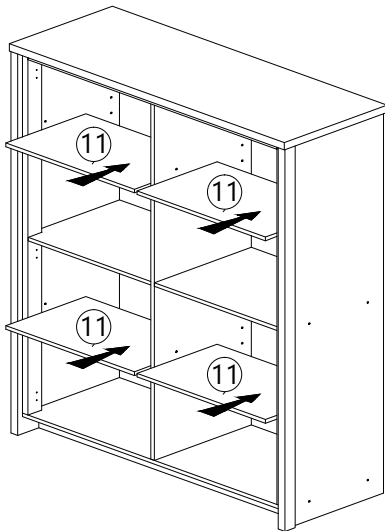

Step 13

E2  MINIFIX 5654 (HOUSING) 6 pcs	G  CAP (GREY OAK) 6 pcs	M  ALLEN KEY 1 pc
---	---	--

Step 14

K  POWER NAIL 5/8" 88 pcs

Back View

Step 15

Step 16

B  16MM CB SCREW M3.5X16 8 pcs