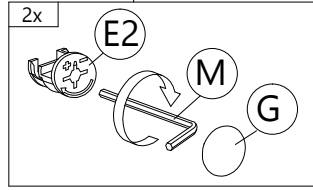

B

 CB SCREW
 M3.5X16
 16 pcs

L

 HINGES $\frac{3}{8}$ "
 8 pcs

Step 6

C

 CSK CAP
 M6X40
 2 pcs

M

 ALLEN KEY
 1 pc

Step 7

Right View

E2 MINIFIX 5654 (HOUSING) 2 pcs	G CAP (GREY OAK) 2 pcs	M ALLEN KEY 1 pc
---	--	-----------------------------------

Step 8

C 40MM CSK CAP M6X40 2 pcs	M ALLEN KEY 1 pc
---	-----------------------------------