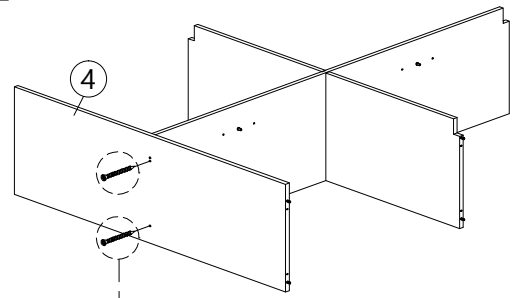

 ALLEN KEY
 1 pc

Step 7

Right View

E2 MINIFIX 5654 (HOUSING) 2 pcs	G CAP (GREY OAK) 2 pcs	M ALLEN KEY 1 pc
---	--	-----------------------------------

Step 8

C 40MM CSK CAP M6X40 2 pcs	M ALLEN KEY 1 pc
---	-----------------------------------