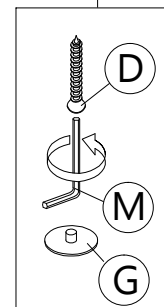

 ALLEN KEY
 1 pc

Step 7

Right View

E2 MINIFIX 5654 (HOUSING) 2 pcs	G CAP (GREY OAK) 2 pcs	M ALLEN KEY 1 pc
---	--	-----------------------------------

Step 8

C 40MM CSK CAP M6X40 2 pcs	M ALLEN KEY 1 pc
---	-----------------------------------

Step 9

Step 10

C 40MM CSK CAP M6X40 8 pcs	G CAP (GREY OAK) 8 pcs	M ALLEN KEY 1 pc
---	--	-----------------------------------

Step 11

H PLASTIC PIN 5 pcs

Step 12

D 50MM CSK CAP M6X50 4 pcs	G CAP (GREY OAK) 4 pcs	M ALLEN KEY 1 pc
---	--	-----------------------------------

Step 13

E2  MINIFIX 5654 (HOUSING) 6 pcs	G  CAP (GREY OAK) 6 pcs	M  ALLEN KEY 1 pc
---	---	--

Step 14

K  POWER NAIL 5/8" 88 pcs

Back View

Step 15

Step 16

B  16MM CB SCREW M3.5X16 8 pcs