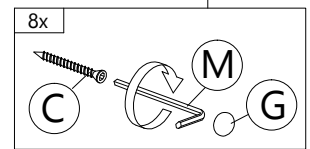

Step 10

C 40MM CSK CAP M6X40 8 pcs	G CAP (GREY OAK) 8 pcs	M ALLEN KEY 1 pc