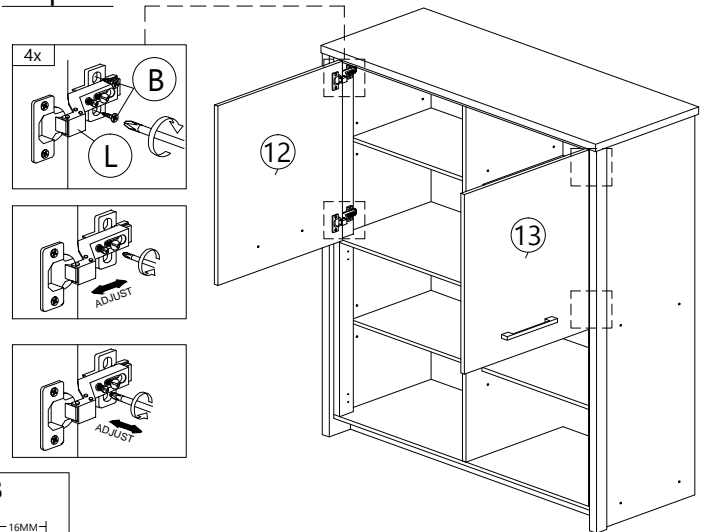

Step 13

E2  MINIFIX 5654 (HOUSING) 6 pcs	G  CAP (GREY OAK) 6 pcs	M  ALLEN KEY 1 pc
---	---	--

Step 14

K  POWER NAIL 5/8" 88 pcs

Back View

Step 15

Step 16

B  16MM CB SCREW M3.5X16 8 pcs