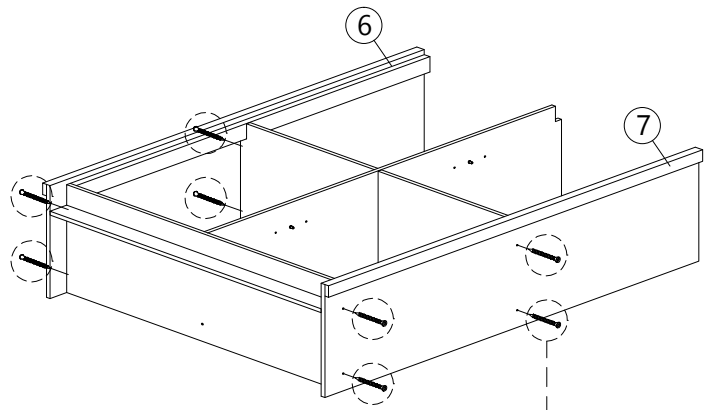

Step 10

C 40MM CSK CAP M6X40 8 pcs	G CAP (GREY OAK) 8 pcs	M ALLEN KEY 1 pc