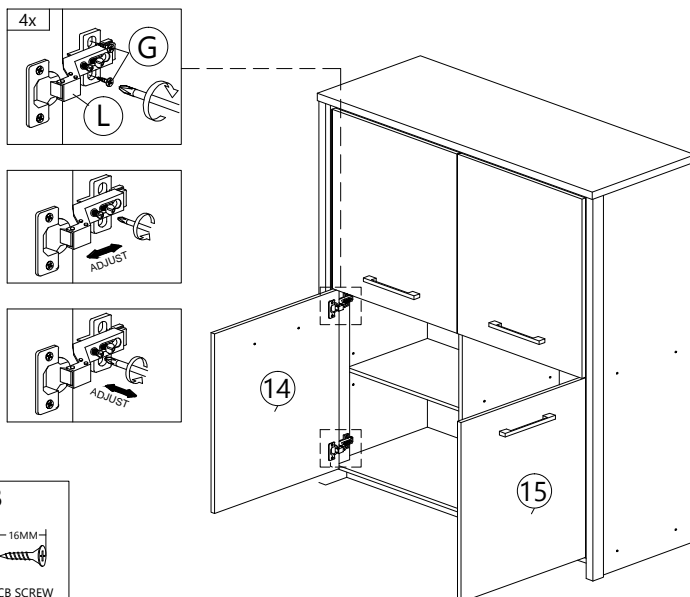

Step 13

E2 MINIFIX 5654 (HOUSING) 6 pcs	G CAP (GREY OAK) 6 pcs	M ALLEN KEY 1 pc

Step 14

K POWER NAIL 5/8" 88 pcs

Step 15

Step 16

B 16MM CB SCREW M3.5X16 8 pcs

Step 17

B 16MM CB SCREW M3.5X16 8 pcs

Completed