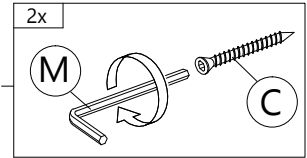

B

 CB SCREW
 M3.5X16
 16 pcs

L

 HINGES $\frac{3}{8}$ "
 8 pcs

Step 6

C

 CSK CAP
 M6X40
 2 pcs

M

 ALLEN KEY
 1 pc

Step 7

Right View

E2 MINIFIX 5654 (HOUSING) 2 pcs	G CAP (GREY OAK) 2 pcs	M ALLEN KEY 1 pc
---	--	-----------------------------------

Step 8

C 40MM CSK CAP M6X40 2 pcs	M ALLEN KEY 1 pc
---	-----------------------------------