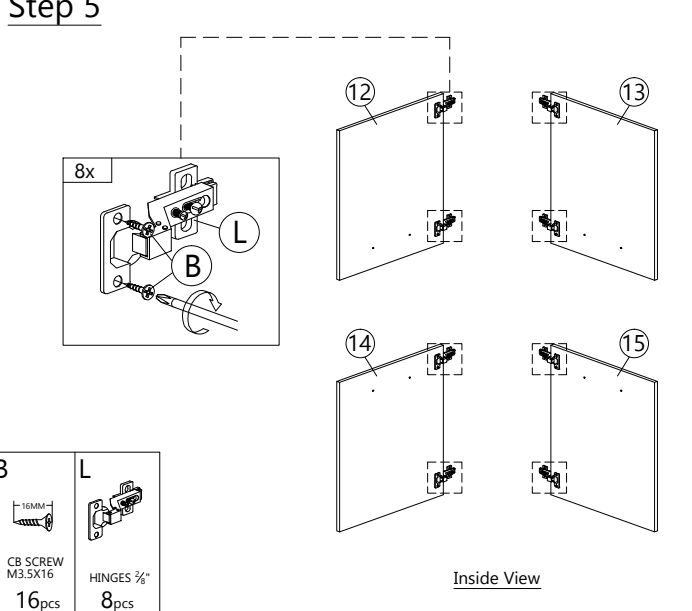

B

 CB SCREW
 M3.5X16
 16 pcs

L

 HINGES $\frac{3}{8}$ "
 8 pcs

Step 6

C

 CSK CAP
 M6X40
 2 pcs

M