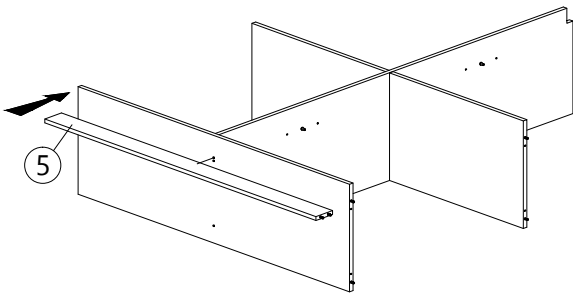

Step 7

Right View

E2 MINIFIX 5654 (HOUSING) 2 pcs	G CAP (GREY OAK) 2 pcs	M ALLEN KEY 1 pc

Step 8

C 40MM CSK CAP M6X40 2 pcs	M ALLEN KEY 1 pc

Step 9

Step 10

C 40MM CSK CAP M6X40 8 pcs	G CAP (GREY OAK) 8 pcs	M ALLEN KEY 1 pc

Step 11

H PLASTIC PIN 5 pcs

Step 12

D 50MM CSK CAP M6X50 4 pcs	G CAP (GREY OAK) 4 pcs	M ALLEN KEY 1 pc