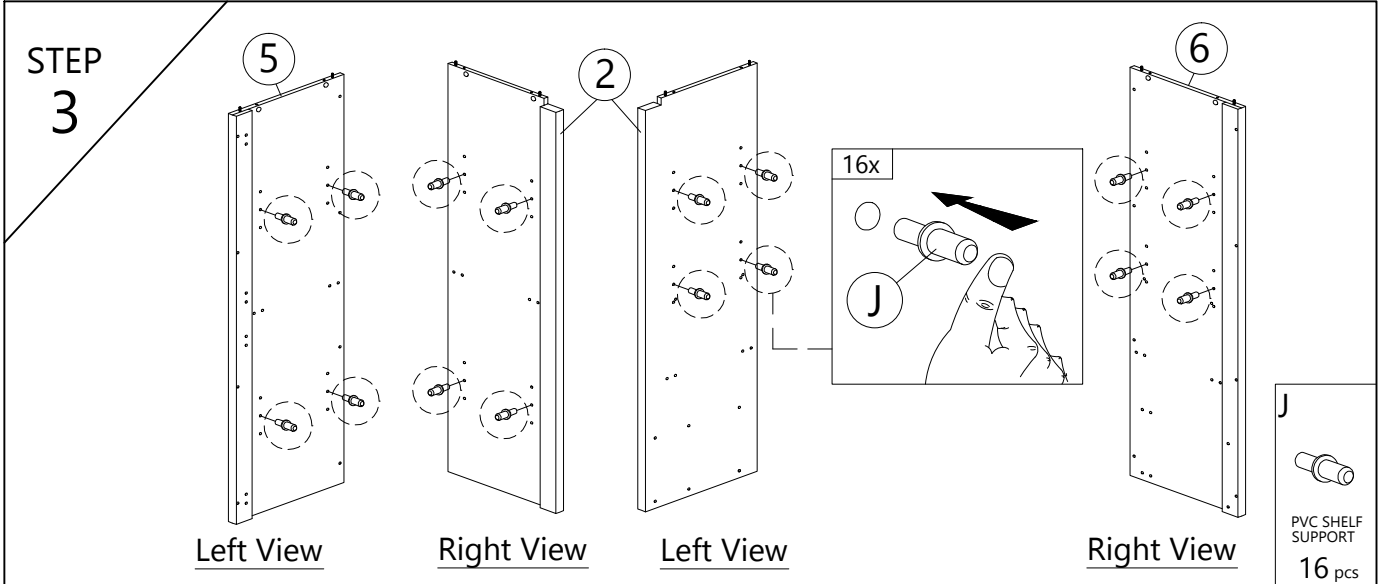

T DRAWER SLIDE 16" 2sets (T1=4pcs / T2=4pcs)

U ALLEN KEY 1pc	V PVC SOFA LEG -GREY (H70mm) 1pc	W SCREW CAP 8pcs
X L-BRACKET (1211)-BLACK 4pcs	Y CAP (BLACK) 4pcs	

STEP
4

G	S
	
CB SCREW M3.5X20 4 pcs	ABS DRAWER PIN (15MM) 2 pcs