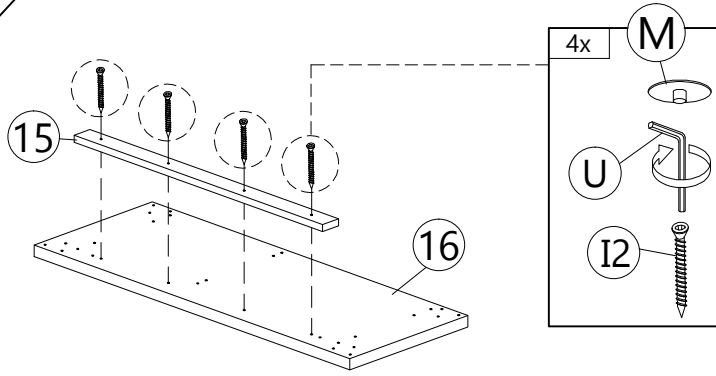

STEP
15

I2	M	U
CSK CAP M6X50 4 pcs	CAP 4 pcs	ALLEN KEY 1 pc