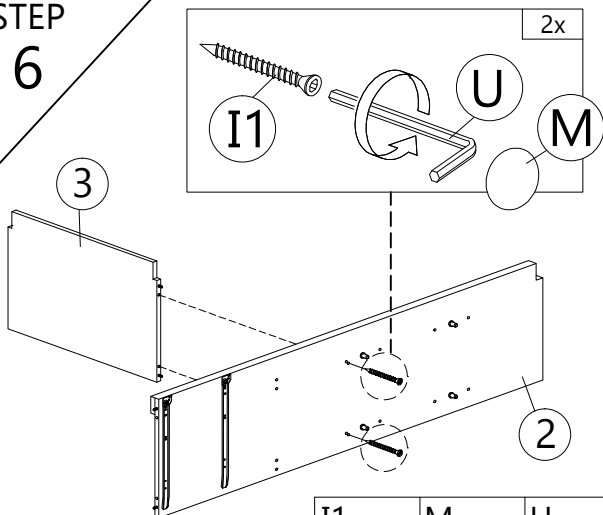

STEP
6

Right View

I1	M	U
CSK CAP M6X40 2 pcs	CAP 2 pcs	ALLEN KEY 1 pc