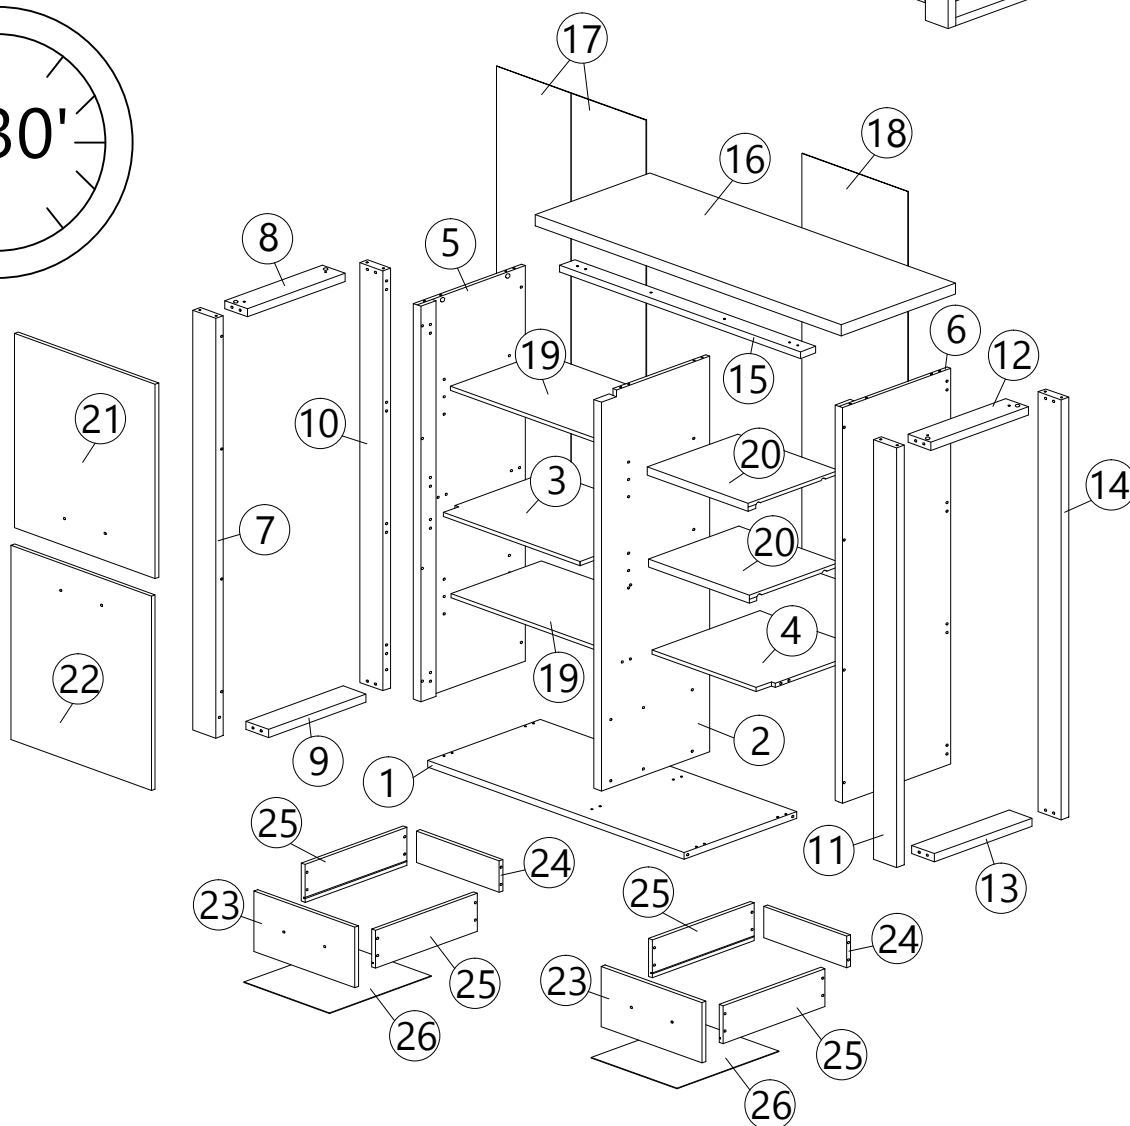

BC 70113-S5VP