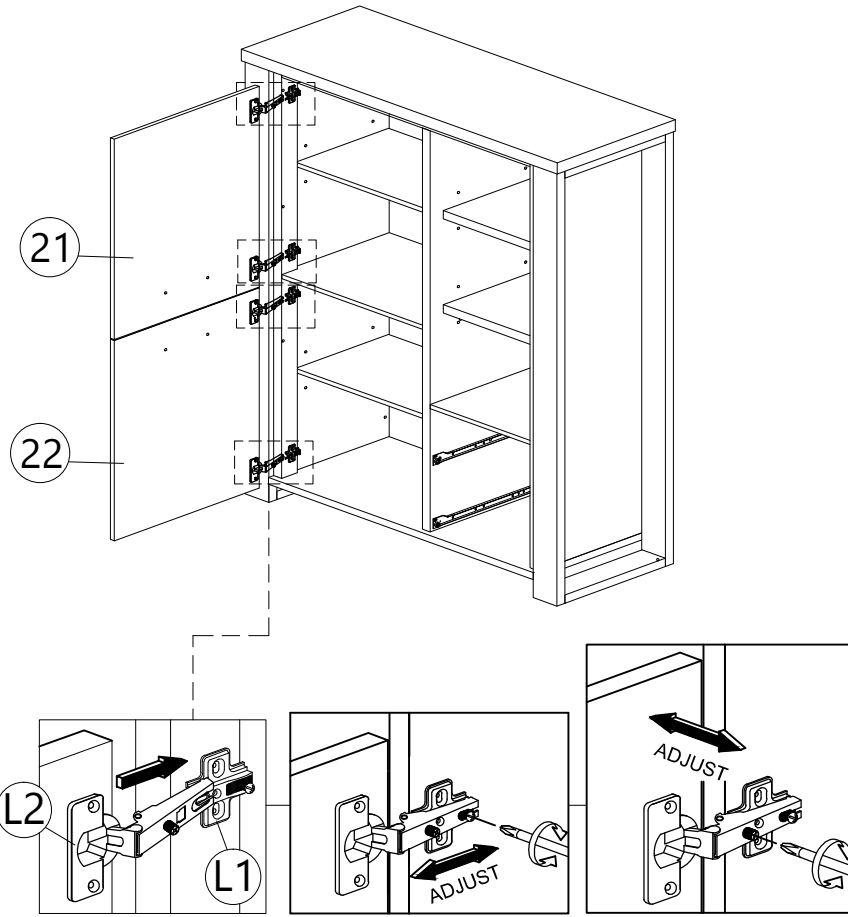

STEP
18

<p>O</p>  <p>HANDLE VSC 19 (160MM)</p> <p>2 pcs</p>	<p>P</p>  <p>P/H SCREW M4X24</p> <p>4 pcs</p>
---	---

STEP
19

<p>C1</p>  <p>CB SCREW M3.5X16</p> <p>8 pcs</p>	<p>L2</p>  <p>HINGES 5/8" (FACE)</p> <p>4 pcs</p>
---	---

STEP
20

STEP 21

STEP 22

STEP 23

STEP
24

STEP
25