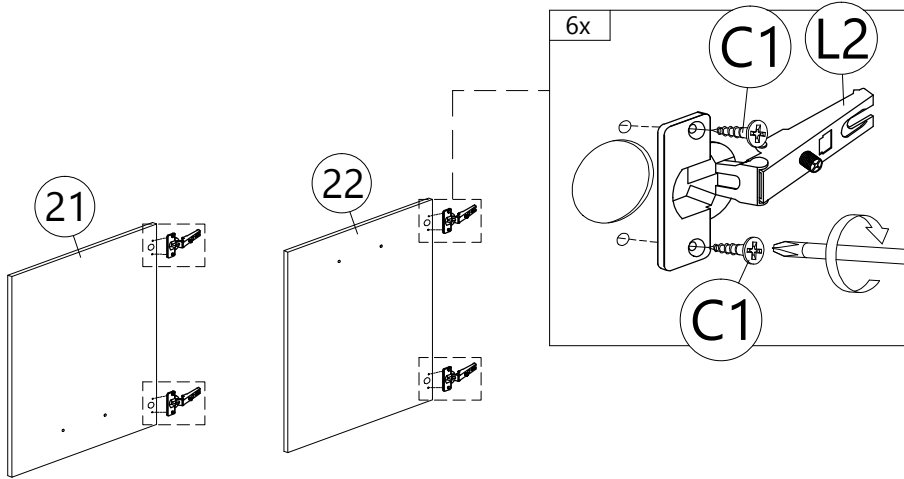

STEP
15

I2	M	U
		
CSK CAP M6X50 4 pcs	CAP 4 pcs	ALLEN KEY 1 pc

STEP
16

I2	K2	M	U	Y
				
CSK CAP M6X50 4 pcs	MINIFIX 5654 (HOUSING) 6 pcs	CAP 6 pcs	ALLEN KEY 1 pc	CAP (BLACK) 4 pcs

STEP
17

Back View

R

POWER NAIL 5/8" 90 pcs

STEP
18

<p>O</p>  <p>HANDLE VSC 19 (160MM)</p> <p>2 pcs</p>	<p>P</p>  <p>P/H SCREW M4X24</p> <p>4 pcs</p>
---	---

STEP
19

<p>C1</p>  <p>CB SCREW M3.5X16</p> <p>8 pcs</p>	<p>L2</p>  <p>HINGES 5/8" (FACE)</p> <p>4 pcs</p>
---	---