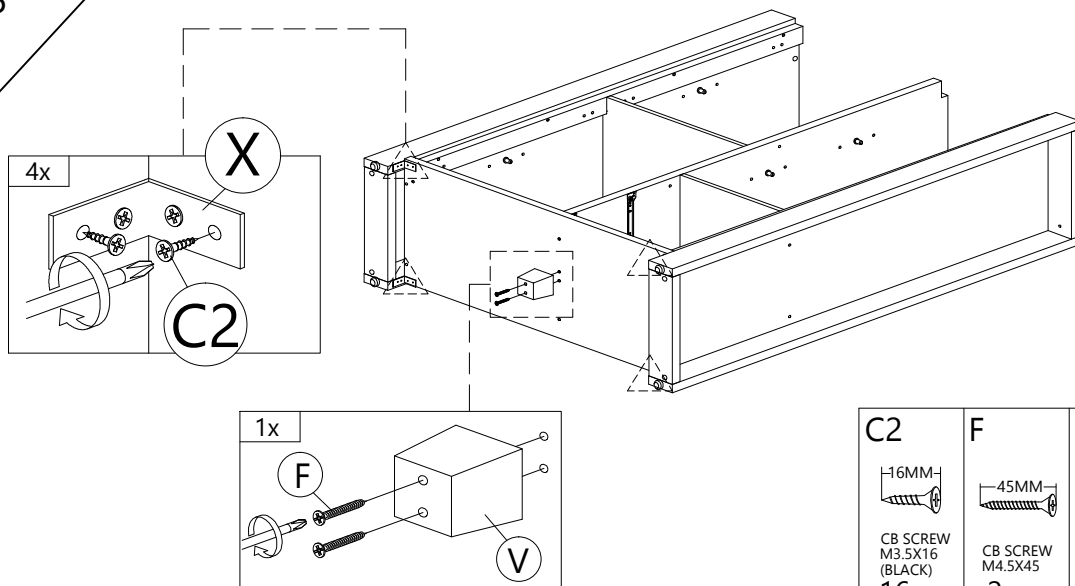

STEP
14

C2 CB SCREW M3.5X16 (BLACK) 16 pcs	F CB SCREW M4.5X45 2 pcs	V PVC SOFA LEG-GREY (H70mm) 1 pc	X L-BRACKET (1211)-BLACK 4 pcs