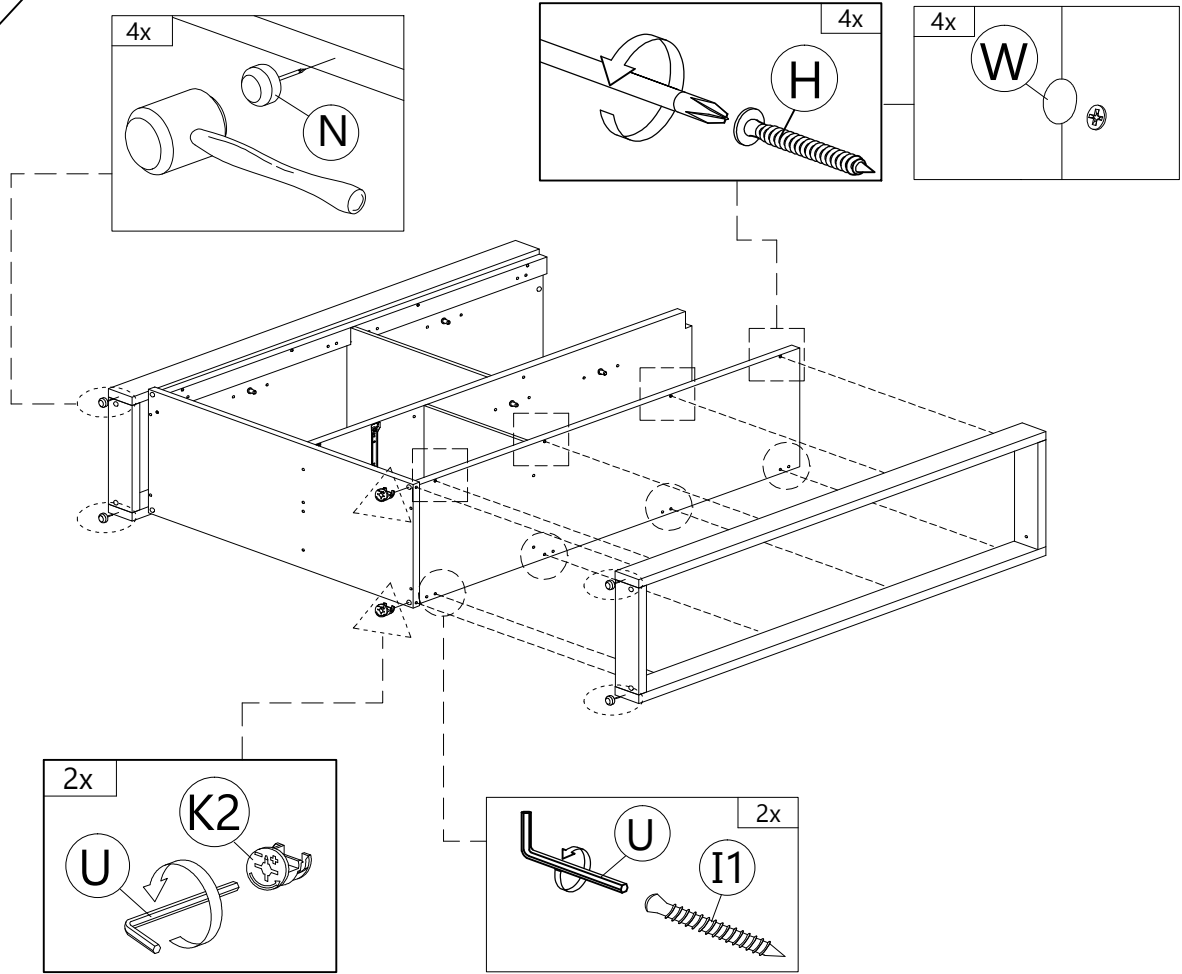

STEP
13

H CB SCREW M4.5X65 4 pcs	I1 CSK CAP M6X40 4 pcs	K2 MINIFIX 5654 (HOUSING) 2 pcs	N PLASTIC PIN 4 pcs	U ALLEN KEY 1 pc	W SCREW CAP 4 pcs