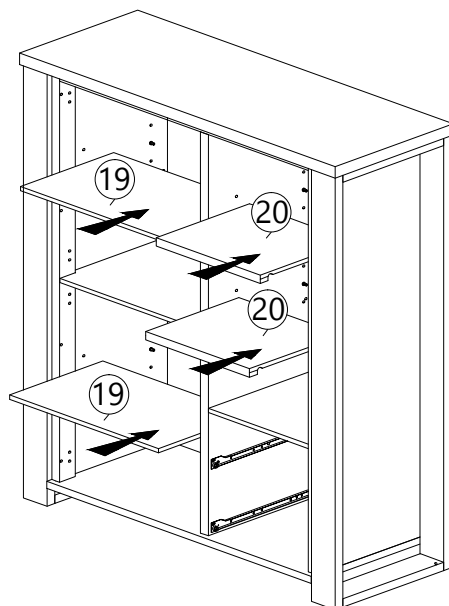

STEP
18

O HANDLE VSC 19 (160MM) 2 pcs	P P/H SCREW M4X24 4 pcs

STEP
19

C1 CB SCREW M3.5X16 8 pcs	L2 HINGES 5/8" (FACE) 4 pcs

STEP
20