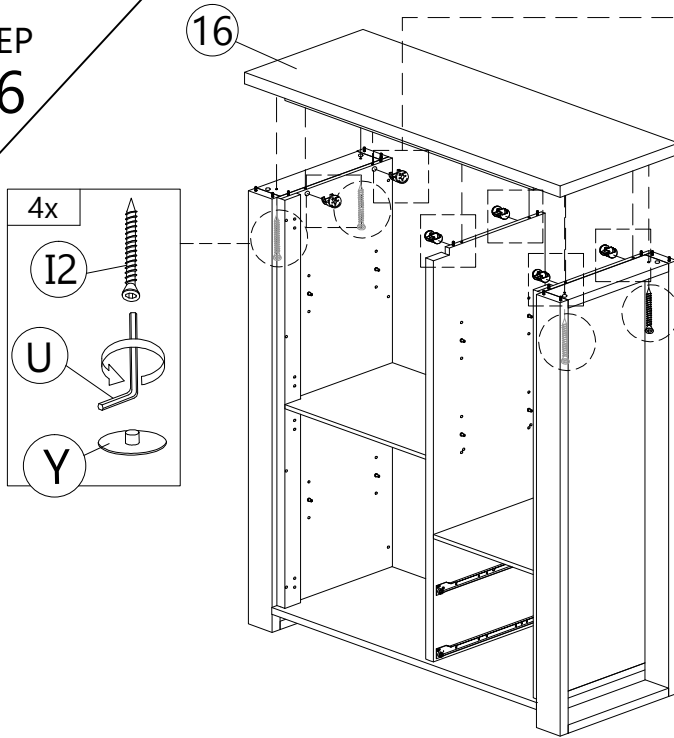

STEP
16

I2	K2	M	U	Y
CSK CAP M6X50 4 pcs	MINIFIX 5654 (HOUSING) 6 pcs	CAP 6 pcs	ALLEN KEY 1 pc	CAP (BLACK) 4 pcs