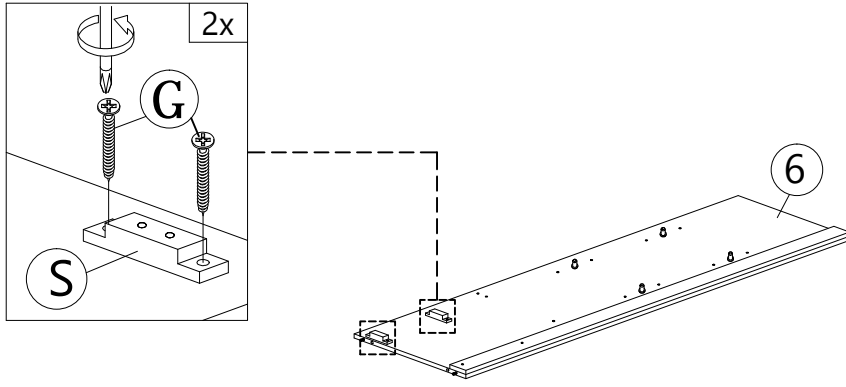

STEP
4

G	S
CB SCREW M3.5X20 4 pcs	ABS DRAWER PIN (15MM) 2 pcs