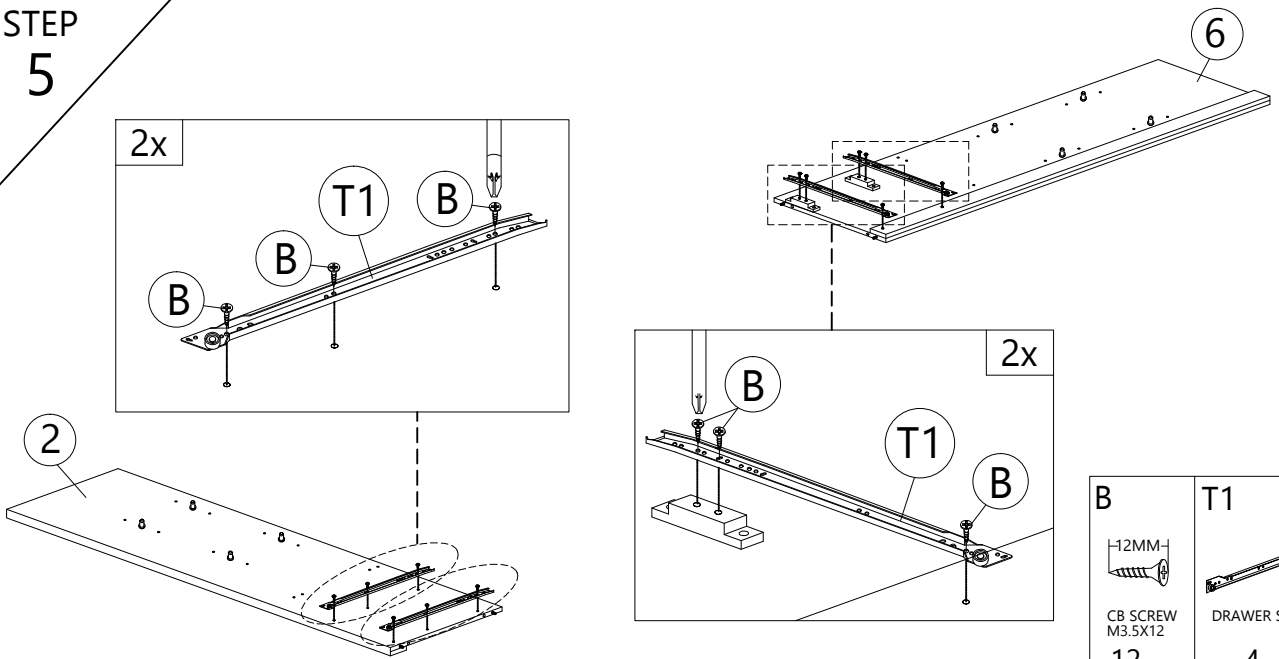

STEP
5

B	T1
CB SCREW M3.5X12 12 pcs	DRAWER SLIDE 16" 4 pcs