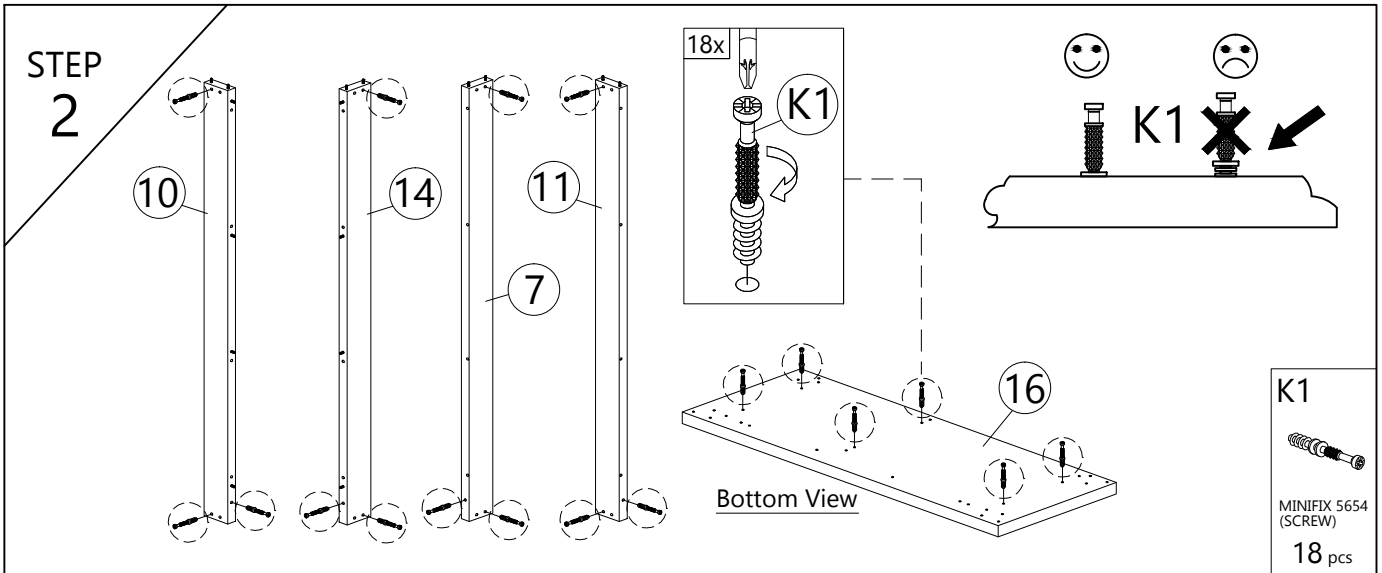

T DRAWER SLIDE 16" 2sets (T1=4pcs / T2=4pcs)

U ALLEN KEY 1pc	V PVC SOFA LEG -GREY (H70mm) 1pc	W SCREW CAP 8pcs
X L-BRACKET (1211)-BLACK 4pcs	Y CAP (BLACK) 4pcs	

STEP
4

G	S
	
CB SCREW M3.5X20 4 pcs	ABS DRAWER PIN (15MM) 2 pcs