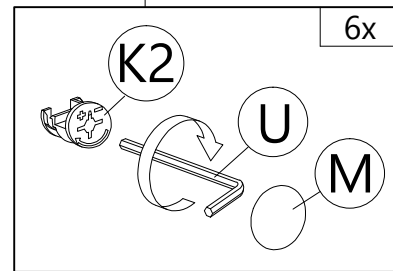

STEP
16

I2	K2	M	U	Y
CSK CAP M6X50 4 pcs	MINIFIX 5654 (HOUSING) 6 pcs	CAP 6 pcs	ALLEN KEY 1 pc	CAP (BLACK) 4 pcs