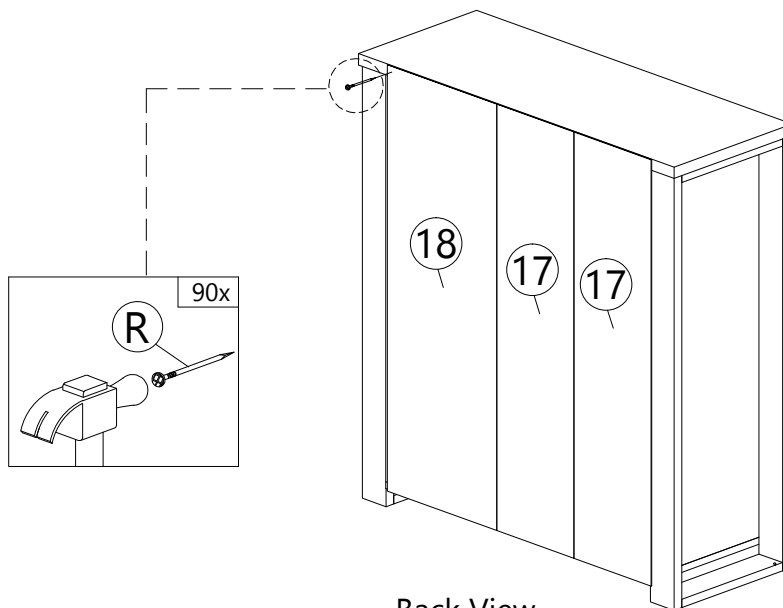

STEP
15

I2	M	U
		
CSK CAP M6X50 4 pcs	CAP 4 pcs	ALLEN KEY 1 pc

STEP
16

I2	K2	M	U	Y
				
CSK CAP M6X50 4 pcs	MINIFIX 5654 (HOUSING) 6 pcs	CAP 6 pcs	ALLEN KEY 1 pc	CAP (BLACK) 4 pcs

STEP
17

Back View

R

POWER NAIL 5/8" 90 pcs

STEP
18

<p>O</p>  <p>HANDLE VSC 19 (160MM)</p> <p>2 pcs</p>	<p>P</p>  <p>P/H SCREW M4X24</p> <p>4 pcs</p>
---	---

STEP
19

<p>C1</p>  <p>CB SCREW M3.5X16</p> <p>8 pcs</p>	<p>L2</p>  <p>HINGES 5/8" (FACE)</p> <p>4 pcs</p>
---	---