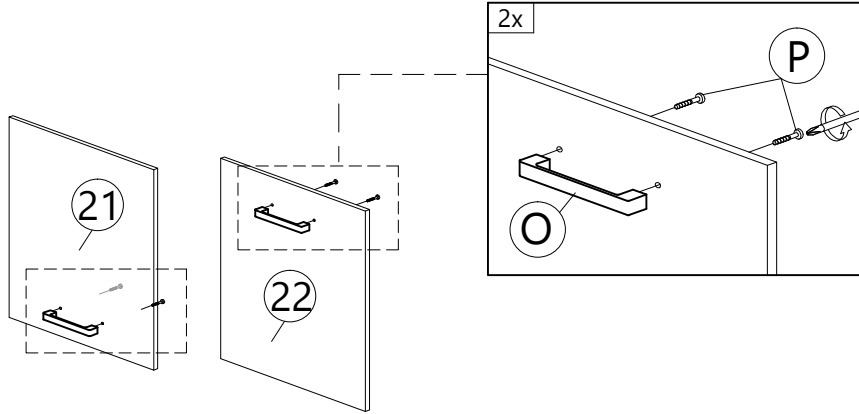

STEP
15

I2	M	U
		
CSK CAP M6X50 4 pcs	CAP 4 pcs	ALLEN KEY 1 pc

STEP
16

I2	K2	M	U	Y
				
CSK CAP M6X50 4 pcs	MINIFIX 5654 (HOUSING) 6 pcs	CAP 6 pcs	ALLEN KEY 1 pc	CAP (BLACK) 4 pcs

STEP
17

Back View

R

POWER NAIL 5/8" 90 pcs

STEP
18

<p>O</p>  <p>HANDLE VSC 19 (160MM)</p> <p>2 pcs</p>	<p>P</p>  <p>P/H SCREW M4X24</p> <p>4 pcs</p>
---	---

STEP
19

<p>C1</p>  <p>CB SCREW M3.5X16</p> <p>8 pcs</p>	<p>L2</p>  <p>HINGES 5/8" (FACE)</p> <p>4 pcs</p>
---	---