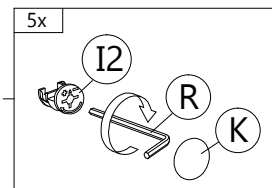

PART LIST

Step 1

Step 2

Step 3

Step 4

Step 5

Step 6

Step 7

F	R
	
CSK CAP M6X40 4 pcs	ALLEN KEY 1 pc

Step 8

Step 9

F	K	R
		
CSK CAP M6X40 4 pcs	CAP (GREY OAK) 4 pcs	ALLEN KEY 1 pc

Step 10

L

PLASTIC PIN 10 pcs

Step 11

G	K	R
		
CSK CAP M6X40 5 pcs	CAP (GREY OAK) 5 pcs	ALLEN KEY 1 pc

Step 12

I2	K	R
		
MINIFIX 5654 (HOUSING) 8 pcs	CAP (GREY OAK) 8 pcs	ALLEN KEY 1 pc

Step 13

P
POWER NAIL 5/8"
55 pcs

Back View

Step 14

D 25MM CB SCREW M4X25 8 pcs	E 35MM CB SCREW M4X35 32 pcs	P POWER NAIL 5/8" 40 pcs
---	--	---------------------------------------