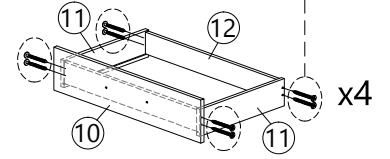

PART LIST

Step 1

Step 2

Step 3

Step 4

Step 5

Step 6

Step 7

G	K	R
		
CSK CAP M6X40 5 pcs	CAP (GREY OAK) 5 pcs	ALLEN KEY 1 pc

Step 12

I2	K	R
		
MINIFIX 5654 (HOUSING) 8 pcs	CAP (GREY OAK) 8 pcs	ALLEN KEY 1 pc

Step 13

P
POWER NAIL 5/8"
55 pcs

Back View

Step 14

D 25MM CB SCREW M4X25 8 pcs	E 35MM CB SCREW M4X35 32 pcs	P POWER NAIL 5/8" 40 pcs
---	--	---------------------------------------