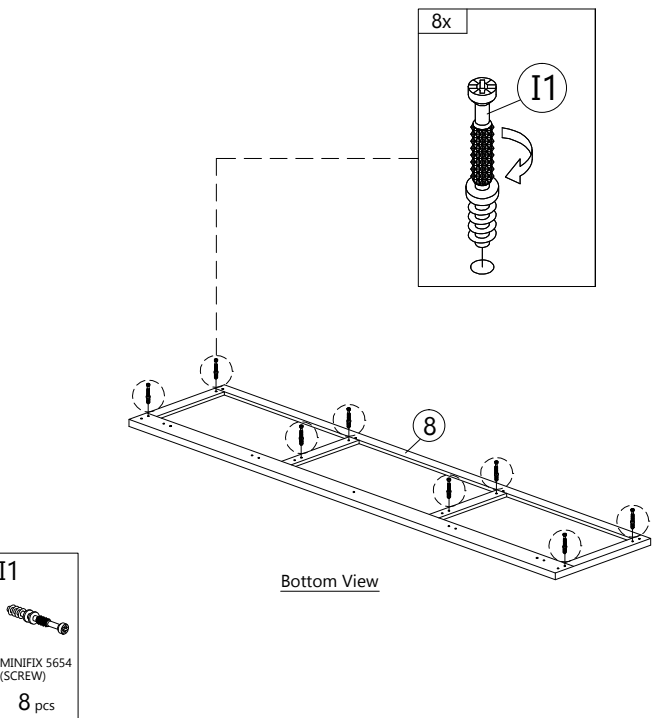

HARDWARE LIST

A	B	C	D	E	F	G	H
PLASTIC DOWEL 8X25	CB SCREW M3.5X12	CB SCREW M3.5X16	CB SCREW M4X25	CB SCREW M4X30	CSK CAP M6X40	CSK CAP M6X50	METAL SHELF SUPPORT
32pcs	48pcs	16pcs	8pcs	32pcs	8pcs	5pcs	8pcs
I1	I2	J	K	L	M	N	O
MINIFIX 5654 (SCREW)	MINIFIX 5654 (HOUSING)	HINGES 2 1/8"	CAP (GREY OAK)	PLASTIC PIN	HANDLE VSC15 (BLACK)	P/H SCREW M4X24	P/H SCREW M4X40
8pcs	8pcs	4pcs	17pcs	10pcs	6pcs	4pcs	8pcs
P	Q	R					
POWER NAIL 5/8"	DRAWER SLIDE 16"	ALLEN KEY					
95pcs	4sets (Q1=8pcs / Q2=8pcs)	1pc					

PART LIST

Step 1

Step 2

Step 3

Step 4

Step 5

Step 6

Step 7