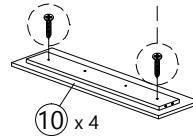

PART LIST

Step 1

Step 2

Step 3

Step 4

Step 5

Step 6

Step 7

G	K	R
		
CSK CAP M6X40 5 pcs	CAP (GREY OAK) 5 pcs	ALLEN KEY 1 pc

Step 12

I2	K	R
		
MINIFIX 5654 (HOUSING) 8 pcs	CAP (GREY OAK) 8 pcs	ALLEN KEY 1 pc

Step 13

P
POWER NAIL 5/8"
55 pcs

Back View

Step 14

D 25MM CB SCREW M4X25 8 pcs	E 35MM CB SCREW M4X35 32 pcs	P POWER NAIL 5/8" 40 pcs
---	--	---------------------------------------