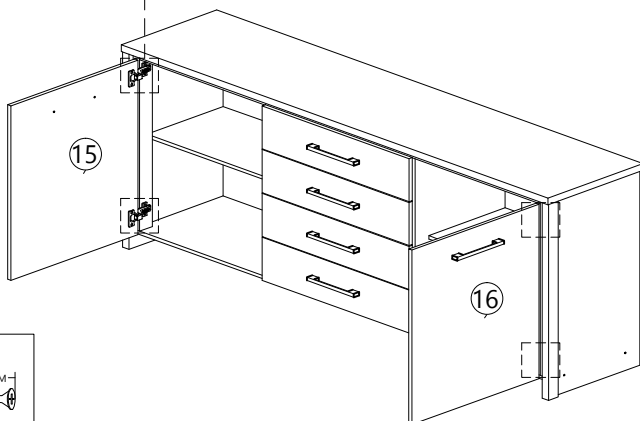

Step 15

B CB SCREW M3.5X12 24 pcs	M HANDLE VSC 15 (BLACK) 4 pcs	O P/H SCREW M4X40 8 pcs	Q2 DRAWER SLIDE 16" 8 pcs
--	--	--------------------------------------	--

Step 16

Step 17

C
16MM
CB SCREW M3.5X16
8 pcs