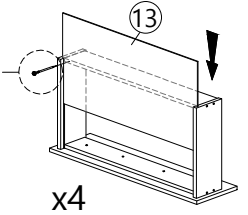

G	K	R
		
CSK CAP M6X40 5 pcs	CAP (GREY OAK) 5 pcs	ALLEN KEY 1 pc

Step 12

I2	K	R
		
MINIFIX 5654 (HOUSING) 8 pcs	CAP (GREY OAK) 8 pcs	ALLEN KEY 1 pc

Step 13

P
POWER NAIL 5/8"
55 pcs

Back View

Step 14

D 25MM CB SCREW M4X25 8 pcs	E 35MM CB SCREW M4X35 32 pcs	P POWER NAIL 5/8" 40 pcs
---	--	---------------------------------------