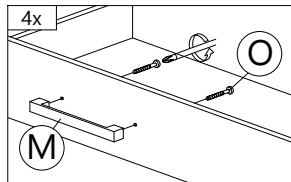

Step 13

P
POWER NAIL 5/8"
55 pcs

Step 14

D 25MM CB SCREW M4X25 8 pcs	E 35MM CB SCREW M4X35 32 pcs	P POWER NAIL 5/8" 40 pcs

Step 15

B CB SCREW M3.5X12 24 pcs	M HANDLE VSC 15 (BLACK) 4 pcs	O P/H SCREW M4X40 8 pcs	Q2 DRAWER SLIDE 16" 8 pcs

Step 16

Step 17

C
16MM
CB SCREW M3.5X16
8 pcs

Completed