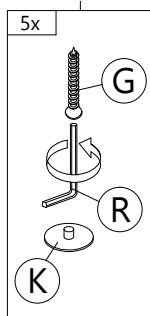

PART LIST

Step 1

Step 2

Step 3

Step 4

Step 5

Step 6

Step 7

F	R
	
CSK CAP M6X40 4 pcs	ALLEN KEY 1 pc

Step 8

Step 9

F	K	R
		
CSK CAP M6X40 4 pcs	CAP (GREY OAK) 4 pcs	ALLEN KEY 1 pc

Step 10

L

PLASTIC PIN 10 pcs

Step 11

G	K	R
		
CSK CAP M6X40 5 pcs	CAP (GREY OAK) 5 pcs	ALLEN KEY 1 pc

Step 12

I2	K	R
		
MINIFIX 5654 (HOUSING) 8 pcs	CAP (GREY OAK) 8 pcs	ALLEN KEY 1 pc

Step 13

P
POWER NAIL 5/8"
55 pcs

Back View

Step 14

D 25MM CB SCREW M4X25 8 pcs	E 35MM CB SCREW M4X35 32 pcs	P POWER NAIL 5/8" 40 pcs
---	--	---------------------------------------