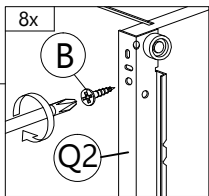

Step 13

P
POWER NAIL 5/8"
55 pcs

Step 14

D 25MM CB SCREW M4X25 8 pcs	E 35MM CB SCREW M4X35 32 pcs	P POWER NAIL 5/8" 40 pcs

Step 15

B CB SCREW M3.5X12 24 pcs	M HANDLE VSC 15 (BLACK) 4 pcs	O P/H SCREW M4X40 8 pcs	Q2 DRAWER SLIDE 16" 8 pcs

Step 16

Step 17

C
16MM
CB SCREW M3.5X16
8 pcs

Completed