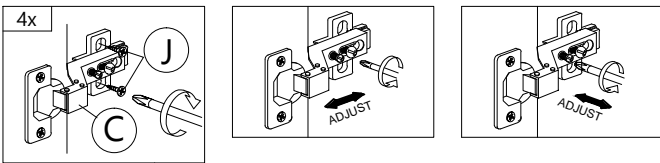

Step 15

B CB SCREW M3.5X12 24 pcs	M HANDLE VSC 15 (BLACK) 4 pcs	O P/H SCREW M4X40 8 pcs	Q2 DRAWER SLIDE 16" 8 pcs
--	--	--------------------------------------	--

Step 16

Step 17

C
16MM
CB SCREW M3.5X16
8 pcs