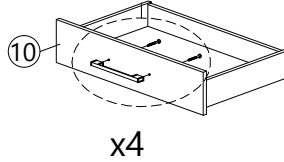

Step 13

P
POWER NAIL 5/8"
55 pcs

Step 14

D 25MM CB SCREW M4X25 8 pcs	E 35MM CB SCREW M4X35 32 pcs	P POWER NAIL 5/8" 40 pcs

Step 15

B CB SCREW M3.5X12 24 pcs	M HANDLE VSC 15 (BLACK) 4 pcs	O P/H SCREW M4X40 8 pcs	Q2 DRAWER SLIDE 16" 8 pcs

Step 16

Step 17

C
16MM
CB SCREW M3.5X16
8 pcs

Completed