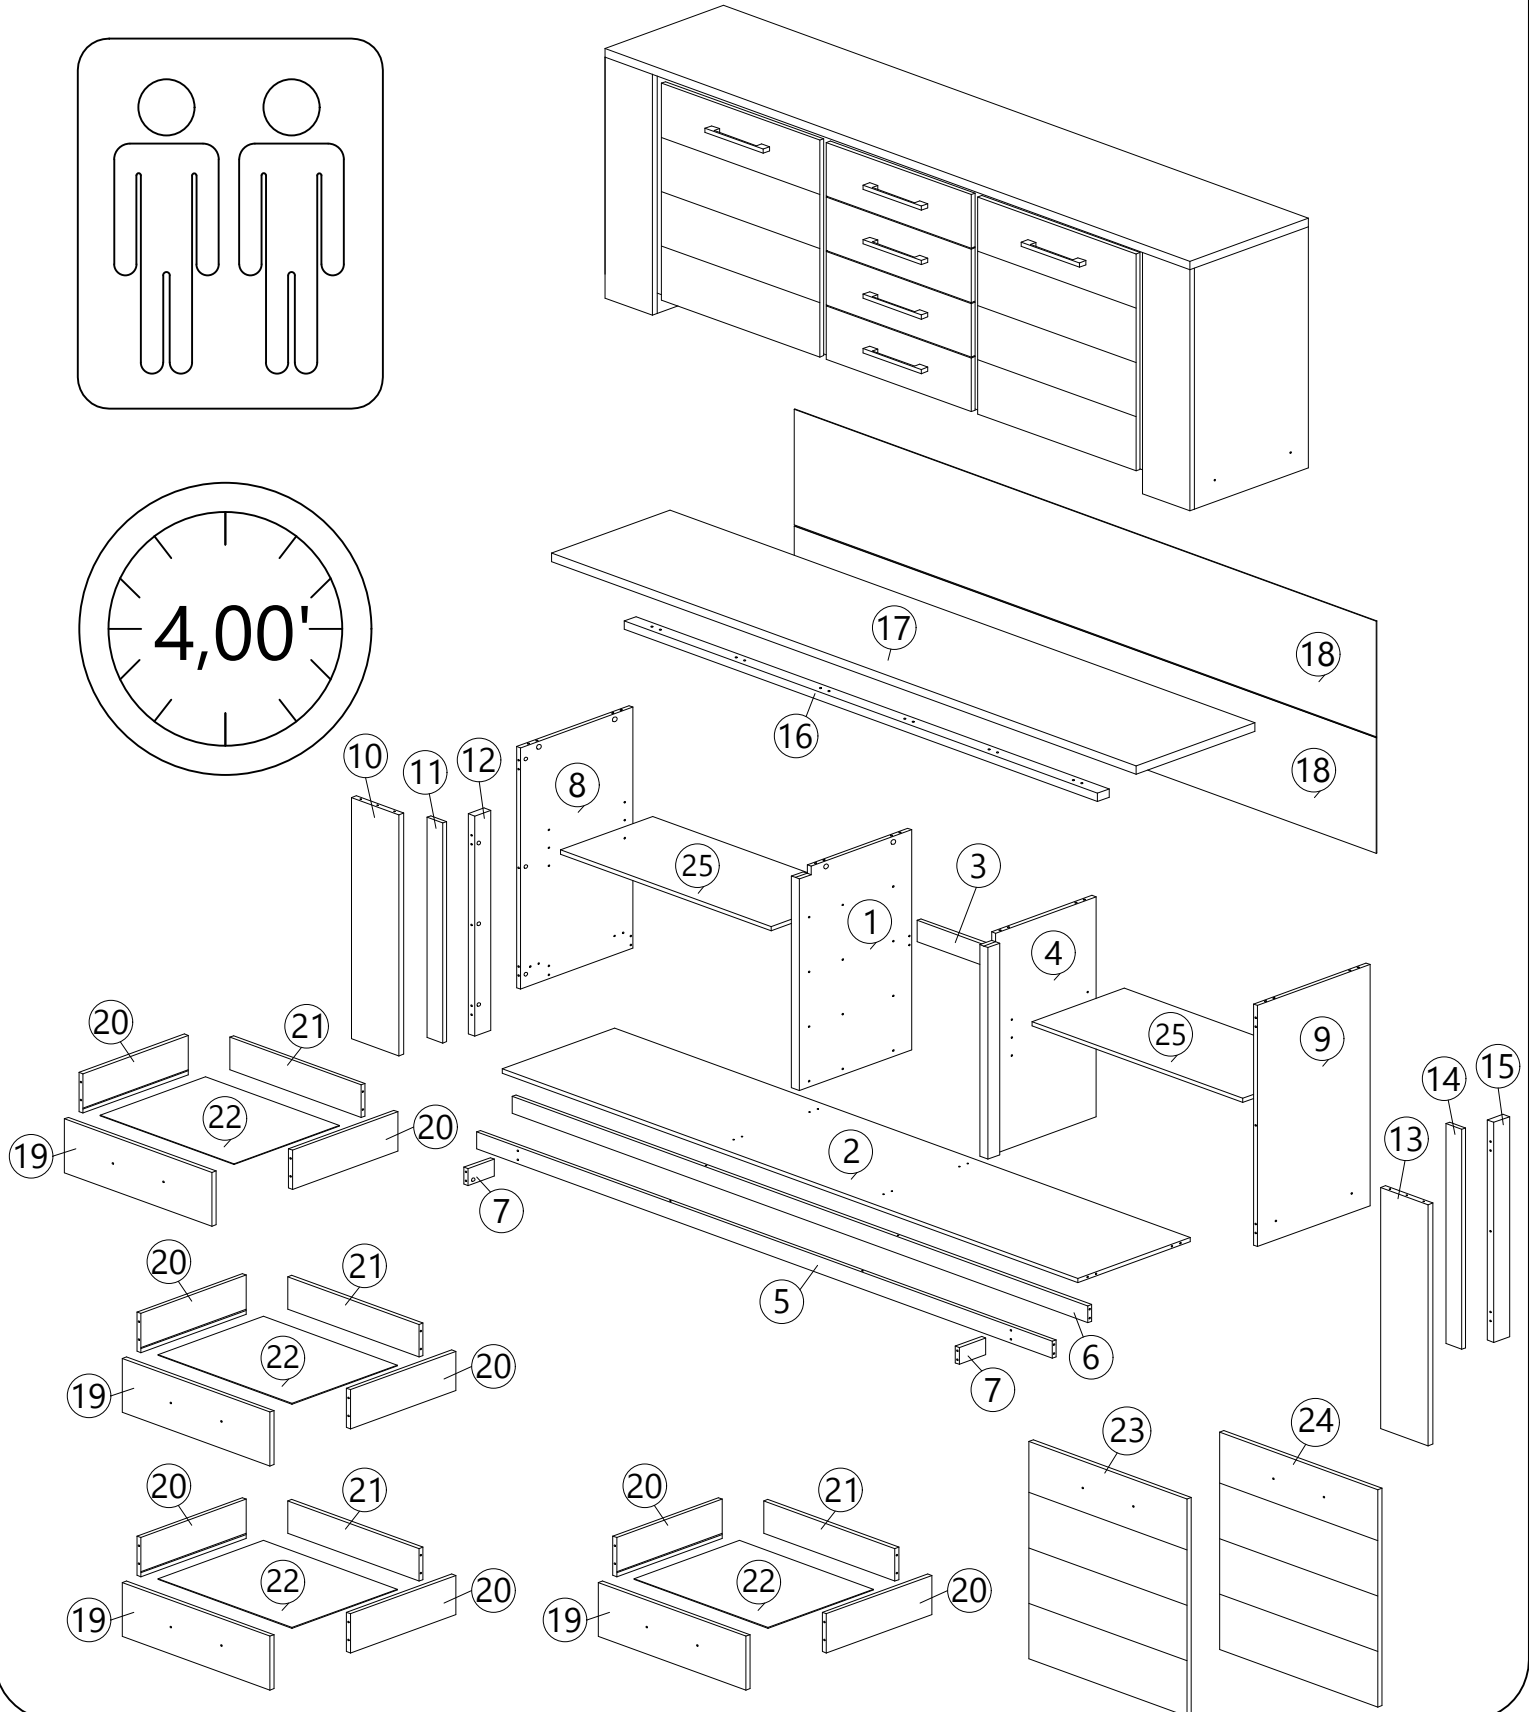

SB 19029-E1-S5V