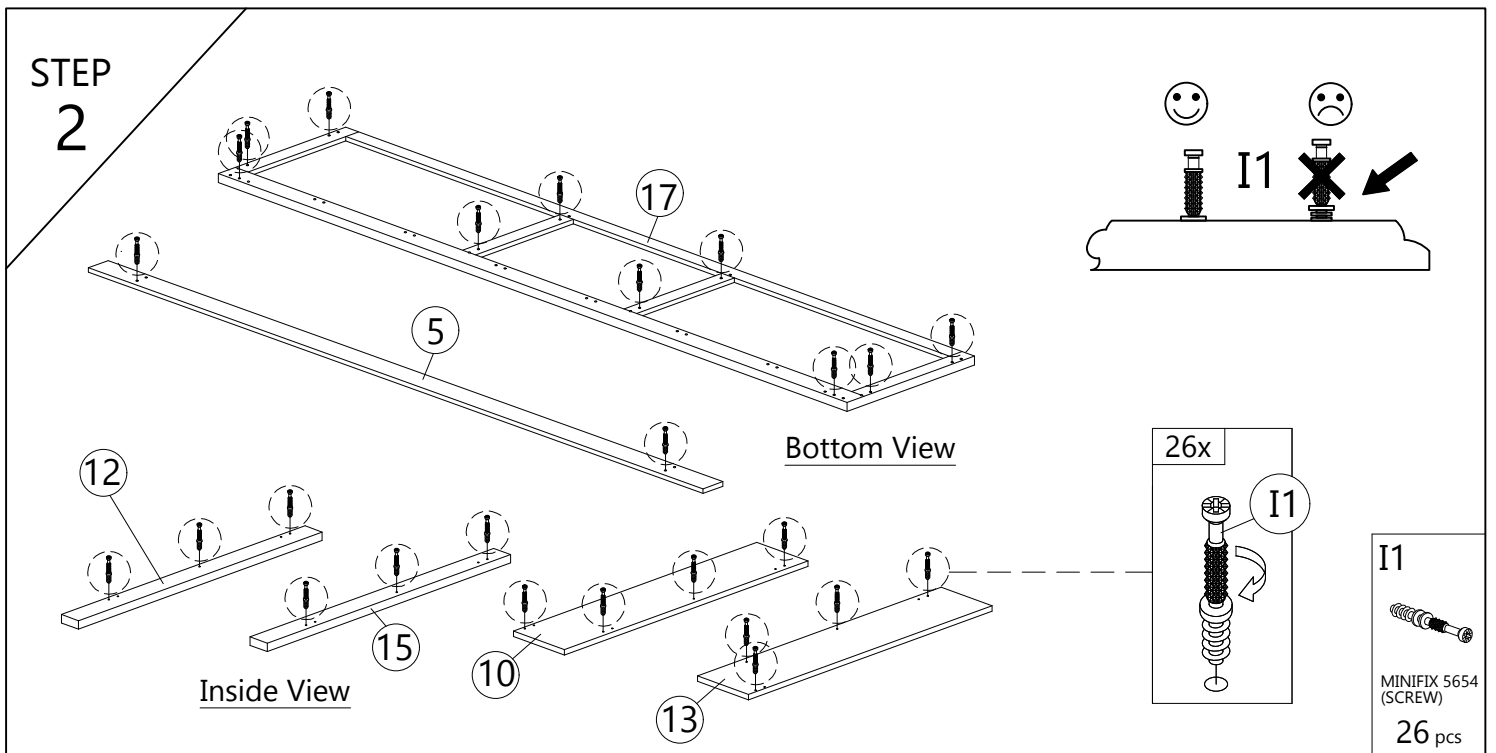

STEP 4

2x

M1

M2

23

24

Outside View

M1	M2
HANDLE VSC 16	24mm P/H SCREW M4X24
2 pcs	4 pcs