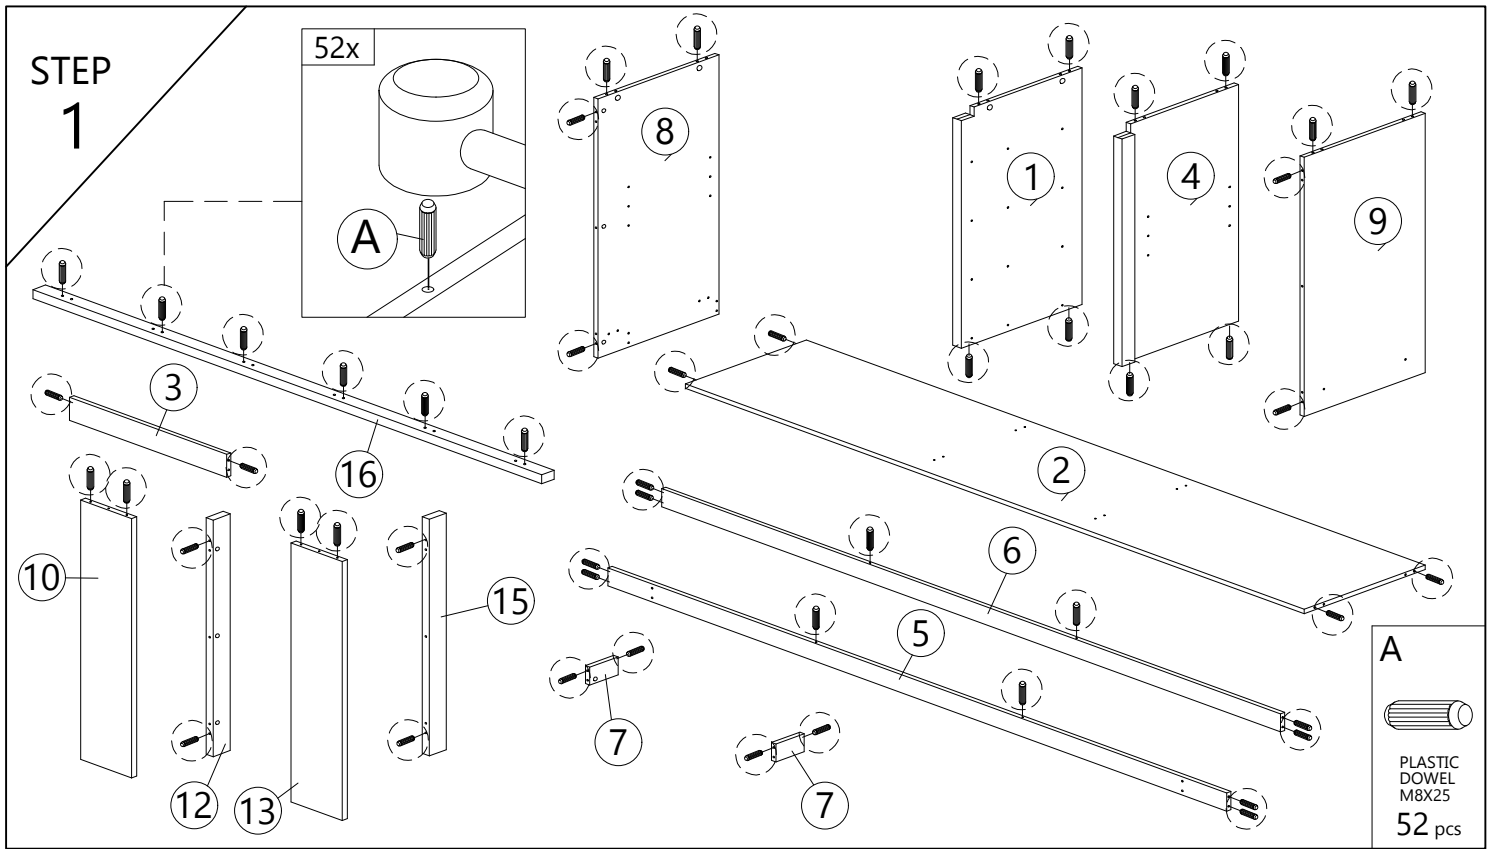

STEP 4

2x

M1

M2

23

24

Outside View

M1	M2
HANDLE VSC 16	24mm P/H SCREW M4X24
2 pcs	4 pcs