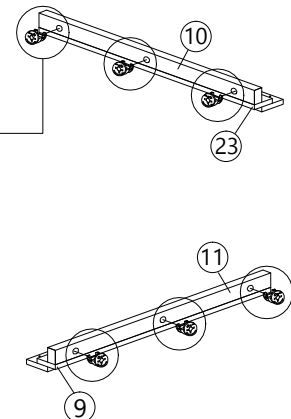

Step 7

Step 8

Step 9

Step 10

Step 11

G	L1
ALLEN KEY 1 pc	MINIFIX 5654 (HOUSING) 6 pcs

Step 12

G	L1	N
ALLEN KEY 1 pc	MINIFIX 5654 (HOUSING) 8 pcs	CAP 8 pcs

Step 13

R
POWER NAIL 5/8" 78 pcs

Back View

Step 14

D	F
CB SCREW M4X25 6 pcs	CB SCREW M4X35 24 pcs

Step 15

B	F	O1	Q1	Q3	R
CB SCREW M3.5X12 18 pcs	CB SCREW M4X35 6 pcs	DRAWER SLIDE 16" (B) 6 pcs	HANDLE VSC18 (22.4MM) - SIL GREY 3 pcs	P/H SCREW M4X36 6 pcs	POWER NAIL 5/8" 30 pcs

Step 16

C	P	Q1	Q2
			
CB SCREW M3.5X16 8pcs	HINGES 3/8" 4pcs	HANDLE VSC18 (224MM) - SIL- GREY 2pcs	P/H SCREW M4X20 4pcs

Step 17

Step 18

Completed