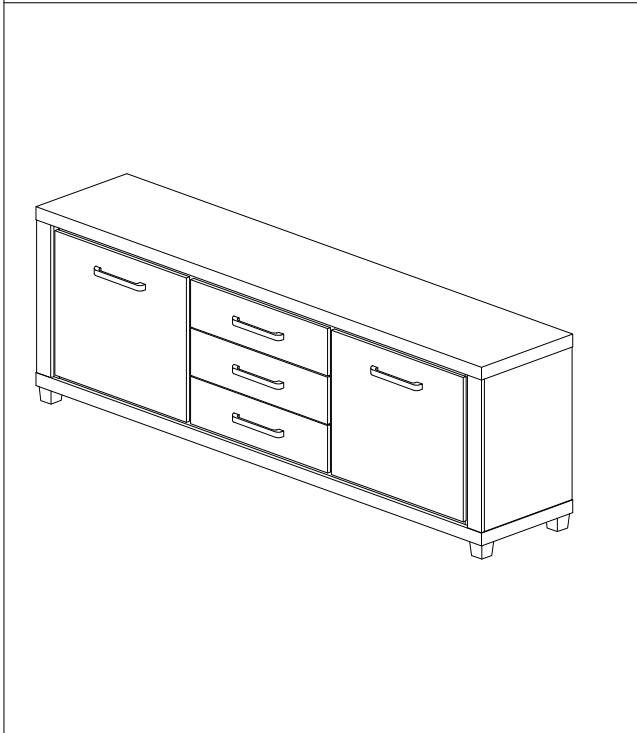

ASSEMBLY INSTRUCTION

SB 19021-S5V - ELODIE DRESSOIR 220 / SIDE BOARD

- ~ Before assembly, please read the instructions ~
- ~ Keep these instructions for future reference ~
- ~ Follow these steps to assemble the product ~