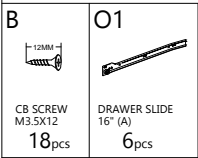

PART LIST

Step 1

A

 PLASTIC DOWEL
 8X25
 42 pcs

Step 2

L2

 MINIFIX
 5654
 (SCREW)
 20 pcs

Step 3

M

 METAL SHELF SUPPORT
 8 pcs

Step 4

G  ALLEN KEY 1 pc	J  CSK CAP M6X50 12 pcs	N  CAP 12 pcs
--	---	--

Step 5

Left View

Right View

Step 6