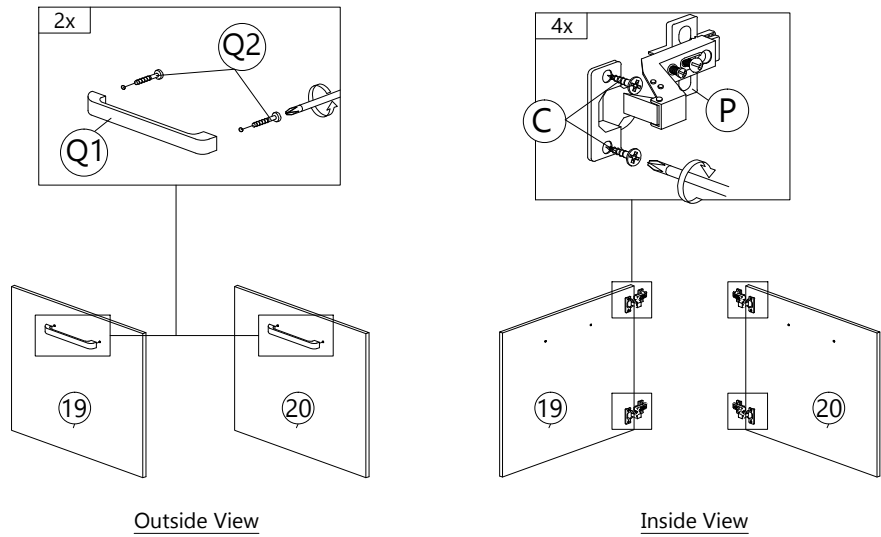

Step 16

C	P	Q1	Q2
CB SCREW M3.5X16 8pcs	HINGES 3/8" 4pcs	HANDLE VSC18 (224MM) - SIL- GREY 2pcs	P/H SCREW M4X20 4pcs

Step 17

Step 18

Completed