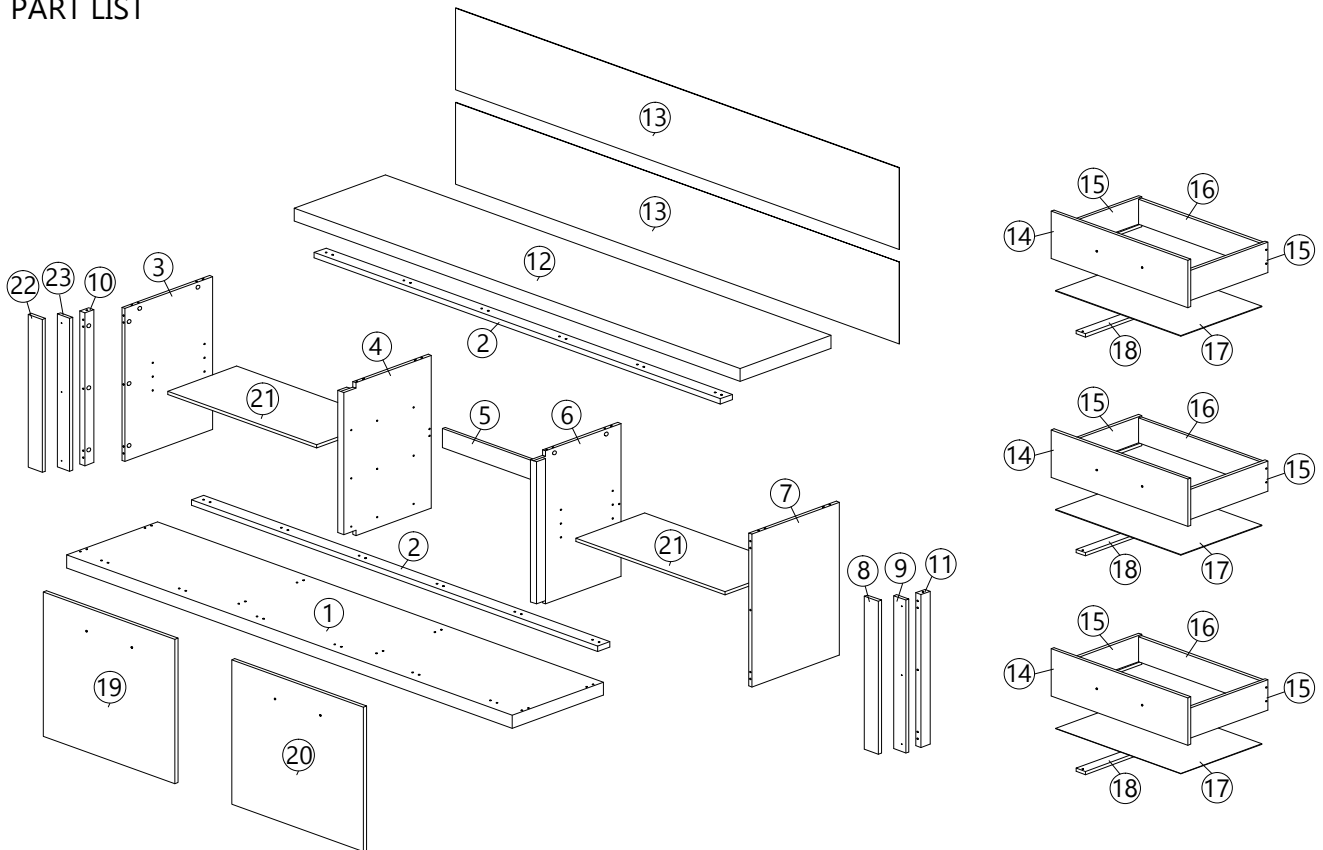

ASSEMBLY INSTRUCTION

SB 19021-S5V - ELODIE DRESSOIR 220 / SIDE BOARD

- ~ Before assembly, please read the instructions ~
- ~ Keep these instructions for future reference ~
- ~ Follow these steps to assemble the product ~

A	B	C	D	E	F	G	H	I	J
PLASTIC DOWEL 8X25 42pcs	CB SCREW M3.5X12 36pcs	CB SCREW M3.5X16 16pcs	CB SCREW M4X25 6pcs	CB SCREW M4X30 6pcs	CB SCREW M4X35 30pcs	ALLEN KEY 1pc	CB SCREW M4.5X45 12pcs	CSK CAP M6X40 2pcs	CSK CAP M6X50 12pcs
HARDWARE									
K	L1	L2	M	N	O1	O2	P		
CSK CAP M6X90 8pcs	MINIFIX 5654 (HOUSING) 20pcs	MINIFIX 5654 (SCREW) 20pcs	METAL SHELF SUPPORT 8pcs	CAP 28pcs	DRAWER SLIDE 16" (A) 6pcs	DRAWER SLIDE 16" (B) 6pcs	HINGES 3/8 4sets		
Q1	Q2	Q2	R	S					
HANDLE VSC18 (224MM) - SIL-GREY 5pcs	P/H SCREW M4X20 4pcs	P/H SCREW M4X36 6pcs	POWER NAIL 1/8 108pcs	SOFA LEG (H70mm) - GREY 6pcs					

PART LIST