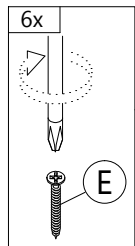

Step 5

Step 6

Step 7

Step 8

Step 9

Step 10