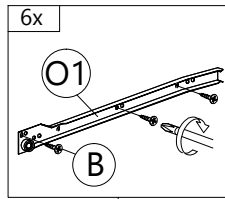

PART LIST

Step 1

A

 PLASTIC DOWEL
 8X25
 42 pcs

Step 2

L2

 MINIFIX
 5654
 (SCREW)
 20 pcs

Step 3

M

 METAL SHELF SUPPORT
 8 pcs

Step 4

G  ALLEN KEY 1 pc	J  CSK CAP M6X50 12 pcs	N  CAP 12 pcs
--	---	--

Step 5

Left View

Right View

Step 6