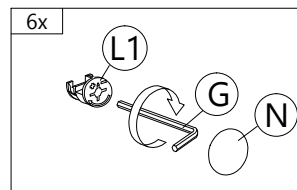

Step 7

Step 8

Step 9

Step 10

Step 11

G	L1
ALLEN KEY 1 pc	MINIFIX 5654 (HOUSING) 6 pcs

Step 12

G	L1	N
ALLEN KEY 1 pc	MINIFIX 5654 (HOUSING) 8 pcs	CAP 8 pcs

Step 13

R
POWER NAIL 5/8" 78 pcs

Back View

Step 14

D	F
CB SCREW M4X25 6 pcs	CB SCREW M4X35 24 pcs

Step 15

B	F	O1	Q1	Q3	R
CB SCREW M3.5X12 18 pcs	CB SCREW M4X35 6 pcs	DRAWER SLIDE 16" (B) 6 pcs	HANDLE VSC18 (22.4MM) - SIL GREY 3 pcs	P/H SCREW M4X36 6 pcs	POWER NAIL 5/8" 30 pcs