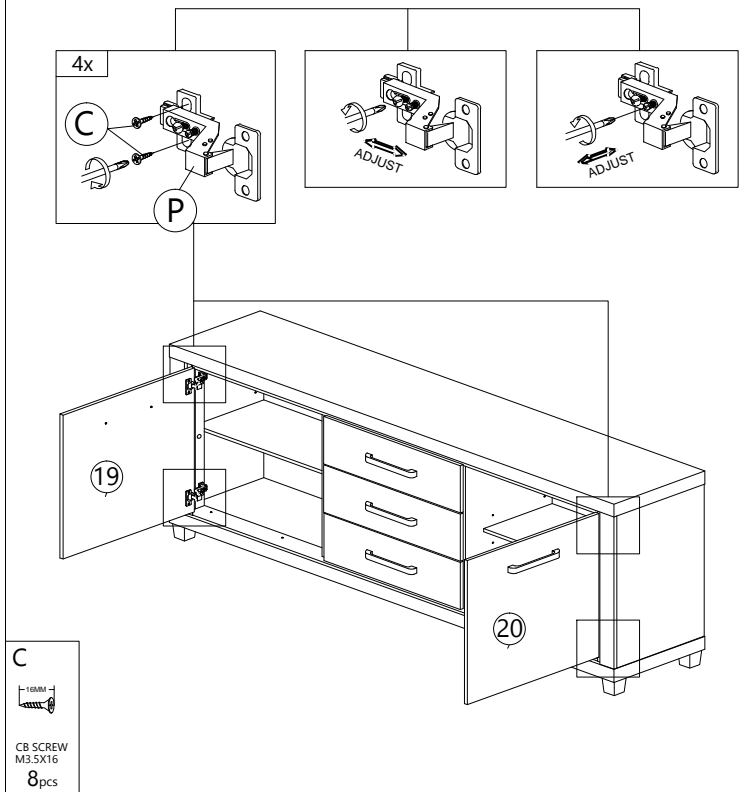

Step 13

R
POWER NAIL 5/8" 78 pcs

Back View

Step 14

D	F
CB SCREW M4X25 6 pcs	CB SCREW M4X35 24 pcs

Step 15

B	F	O1	Q1	Q3	R
CB SCREW M3.5X12 18 pcs	CB SCREW M4X35 6 pcs	DRAWER SLIDE 16" (B) 6 pcs	HANDLE VSC18 (22.4MM) - SIL GREY 3 pcs	P/H SCREW M4X36 6 pcs	POWER NAIL 5/8" 30 pcs

Step 16

C	P	Q1	Q2
			
CB SCREW M3.5X16 8pcs	HINGES 3/8" 4pcs	HANDLE VSC18 (224MM) - SIL- GREY 2pcs	P/H SCREW M4X20 4pcs

Step 17

Step 18

Completed