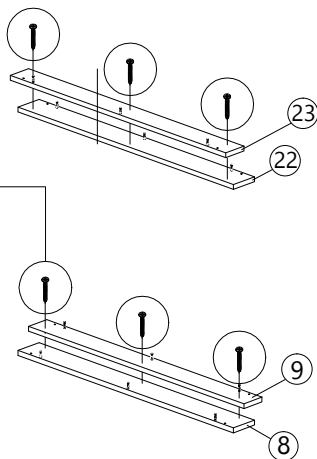

PART LIST

Step 1

A

 PLASTIC DOWEL
 8X25
 42 pcs

Step 2

L2

 MINIFIX
 5654
 (SCREW)
 20 pcs

Step 3

M

 METAL SHELF SUPPORT
 8 pcs

Step 4

G  ALLEN KEY 1 pc	J  CSK CAP M6X50 12 pcs	N  CAP 12 pcs
--	---	--

Step 5

Left View

Right View

Step 6

Step 7

Step 8

Step 9

Step 10

Step 11

G	L1
ALLEN KEY 1 pc	MINIFIX 5654 (HOUSING) 6 pcs

Step 12

G	L1	N
ALLEN KEY 1 pc	MINIFIX 5654 (HOUSING) 8 pcs	CAP 8 pcs

Step 13

R
POWER NAIL 5/8" 78 pcs

Back View

Step 14

D	F
CB SCREW M4X25 6 pcs	CB SCREW M4X35 24 pcs

Step 15

B	F	O1	Q1	Q3	R
CB SCREW M3.5X12 18 pcs	CB SCREW M4X35 6 pcs	DRAWER SLIDE 16" (B) 6 pcs	HANDLE VSC18 (22.4MM) - SIL GREY 3 pcs	P/H SCREW M4X36 6 pcs	POWER NAIL 5/8" 30 pcs