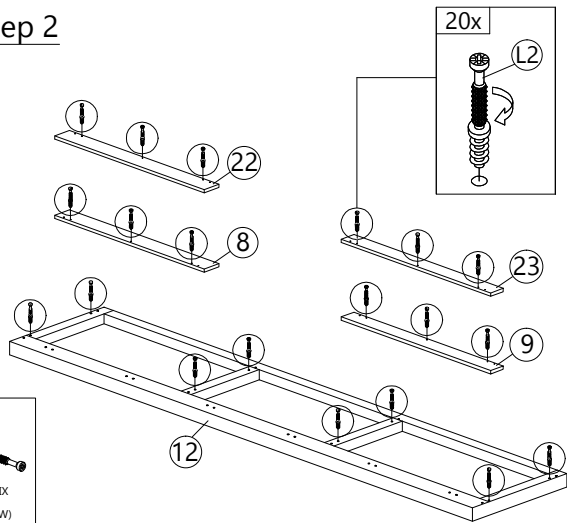

PART LIST

Step 1

A

 PLASTIC DOWEL
 8X25
 42 pcs

Step 2

L2

 MINIFIX
 5654
 (SCREW)
 20 pcs

Step 3

M

 METAL SHELF SUPPORT
 8 pcs

Step 4

G  ALLEN KEY 1 pc	J  CSK CAP M6X50 12 pcs	N  CAP 12 pcs
--	---	--

Step 5

Left View

Right View

Step 6