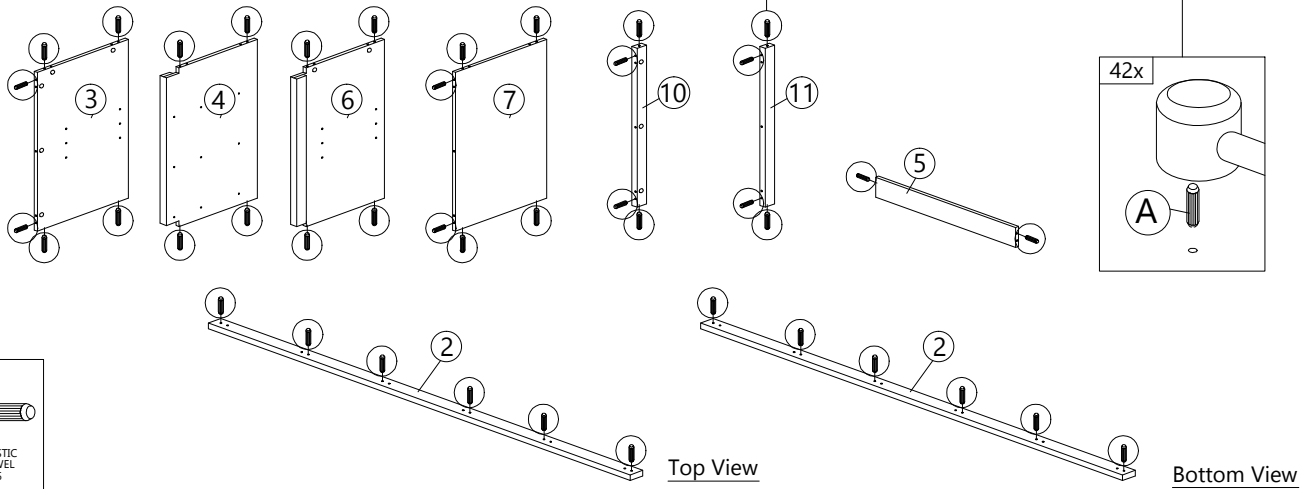

ASSEMBLY INSTRUCTION

SB 19021-S5V - ELODIE DRESSOIR 220 / SIDE BOARD

- ~ Before assembly, please read the instructions ~
- ~ Keep these instructions for future reference ~
- ~ Follow these steps to assemble the product ~

PART LIST

Step 1

A

 PLASTIC DOWEL
 8X25
 42 pcs

Step 2

L2

 MINIFIX
 5654
 (SCREW)
 20 pcs

Step 3