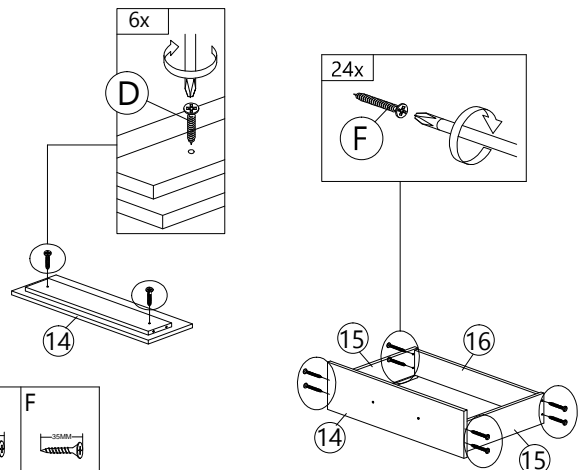

Step 7

Step 8

Step 9

Step 10

Step 11

G	L1
ALLEN KEY 1 pc	MINIFIX 5654 (HOUSING) 6 pcs

Step 12

G	L1	N
ALLEN KEY 1 pc	MINIFIX 5654 (HOUSING) 8 pcs	CAP 8 pcs

Step 13

R
POWER NAIL 5/8" 78 pcs

Back View

Step 14

D	F
CB SCREW M4X25 6 pcs	CB SCREW M4X35 24 pcs

Step 15

B	F	O1	Q1	Q3	R
CB SCREW M3.5X12 18 pcs	CB SCREW M4X35 6 pcs	DRAWER SLIDE 16" (B) 6 pcs	HANDLE VSC18 (22.4MM) - SIL GREY 3 pcs	P/H SCREW M4X36 6 pcs	POWER NAIL 5/8" 30 pcs