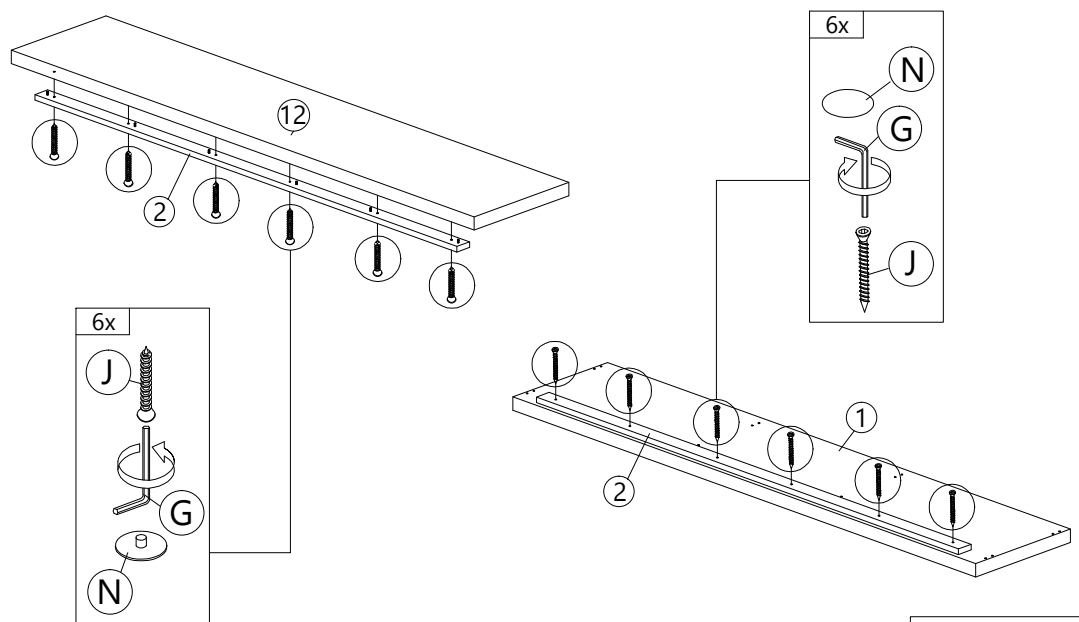

PART LIST

Step 1

A

 PLASTIC DOWEL
 8X25
 42 pcs

Step 2

L2

 MINIFIX
 5654
 (SCREW)
 20 pcs

Step 3

M

 METAL SHELF SUPPORT
 8 pcs

Step 4

G  ALLEN KEY 1 pc	J  CSK CAP M6X50 12 pcs	N  CAP 12 pcs
--	---	--

Step 5

Left View

Right View

Step 6