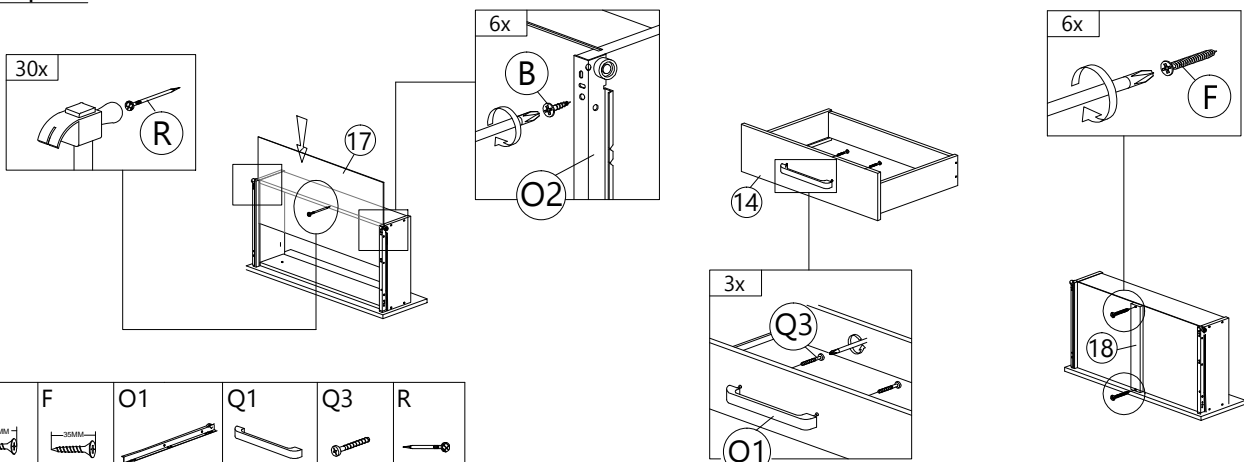

Step 13

R
POWER NAIL 5/8" 78 pcs

Back View

Step 14

D	F
CB SCREW M4X25 6 pcs	CB SCREW M4X35 24 pcs

Step 15

B	F	O1	Q1	Q3	R
CB SCREW M3.5X12 18 pcs	CB SCREW M4X35 6 pcs	DRAWER SLIDE 16" (B) 6 pcs	HANDLE VSC18 (22.4MM) - SIL GREY 3 pcs	P/H SCREW M4X36 6 pcs	POWER NAIL 5/8" 30 pcs

Step 16

C	P	Q1	Q2
			
CB SCREW M3.5X16 8pcs	HINGES 3/8" 4pcs	HANDLE VSC18 (224MM) - SIL- GREY 2pcs	P/H SCREW M4X20 4pcs

Step 17

Step 18

Completed