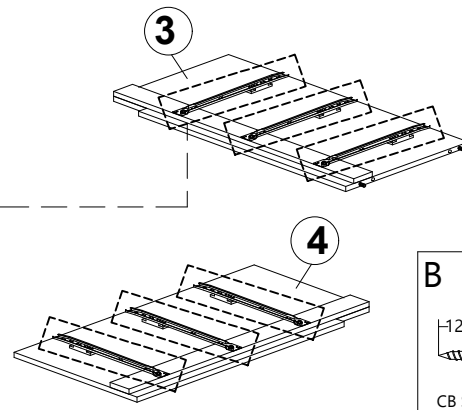

STEP 1

A
 PLASTIC DOWEL M8X25
 70 pcs

STEP 2

Bottom View

Inside View

I1
 MINIFIX 5654 (SCREW)
 26 pcs

STEP 3

C	O
	
CB SCREW M3.5X20 12 pcs	ABS DRAWER PIN (25MM) 6 pcs

STEP 4

B	N1
	
-12MM- CB SCREW M3.5X12 18 pcs	DRAWER SLIDE 14" 6 pcs

STEP 5

B	N1
	
-12MM- CB SCREW M3.5X12 18 pcs	DRAWER SLIDE 14" 6 pcs

STEP 6

H

PVC SHELF SUPPORT 10 pcs

STEP 7