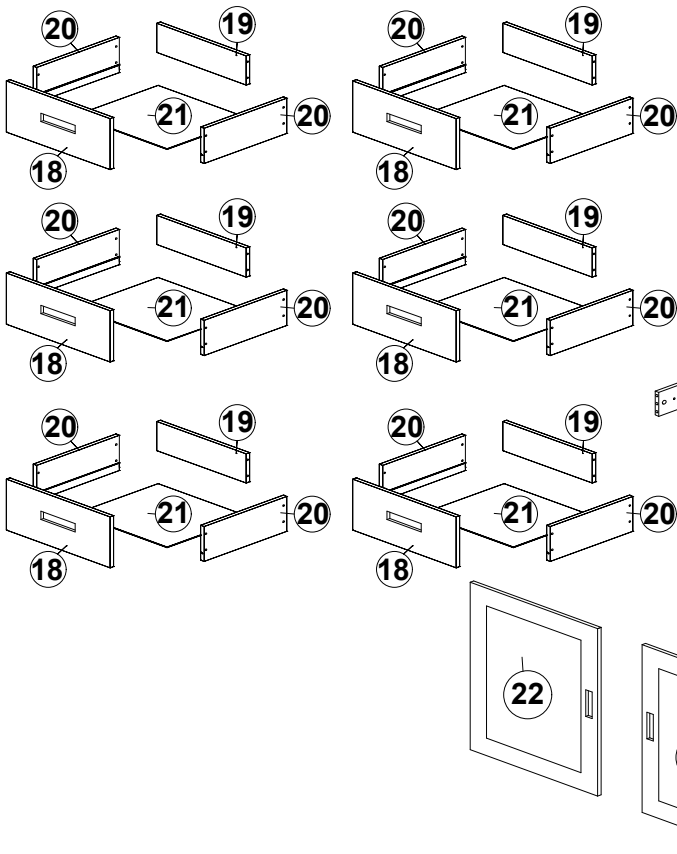

SB19035-AC-E1-S5V