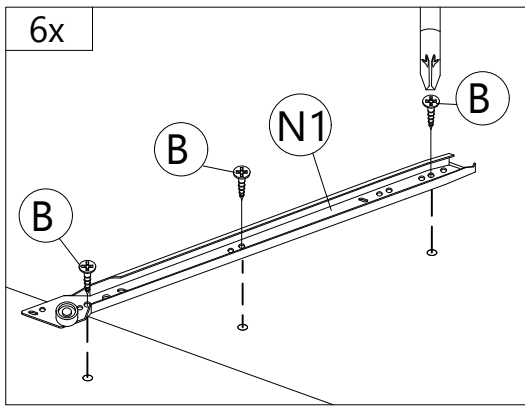

STEP 4

B	N1
-12MM- CB SCREW M3.5X12 18 pcs	DRAWER SLIDE 14" 6 pcs

STEP 5

B	N1
-12MM- CB SCREW M3.5X12 18 pcs	DRAWER SLIDE 14" 6 pcs

STEP 6

H
PVC SHELF SUPPORT 10 pcs

STEP 7

K
PLASTIC PIN 10 pcs