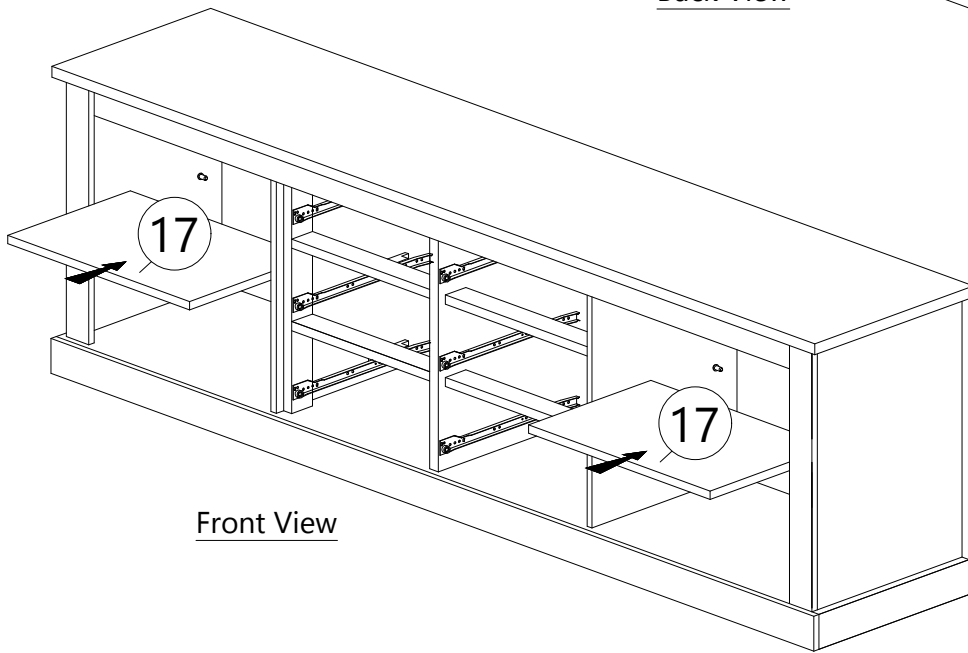

STEP
20

68x

P

Back View

Front View

P

POWER
NAIL 5/8"

68 pcs