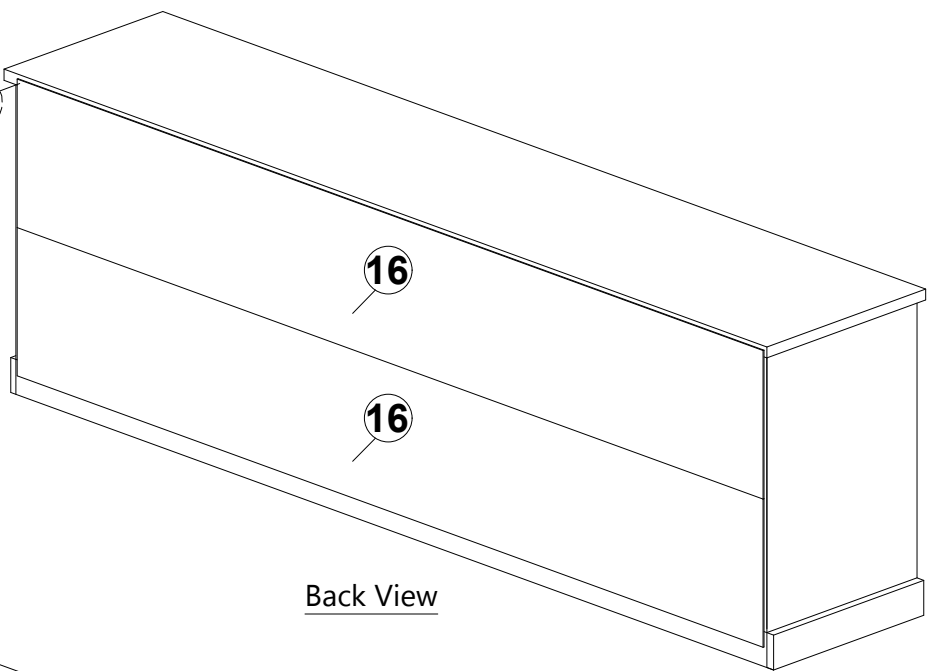

STEP
20

68x

P