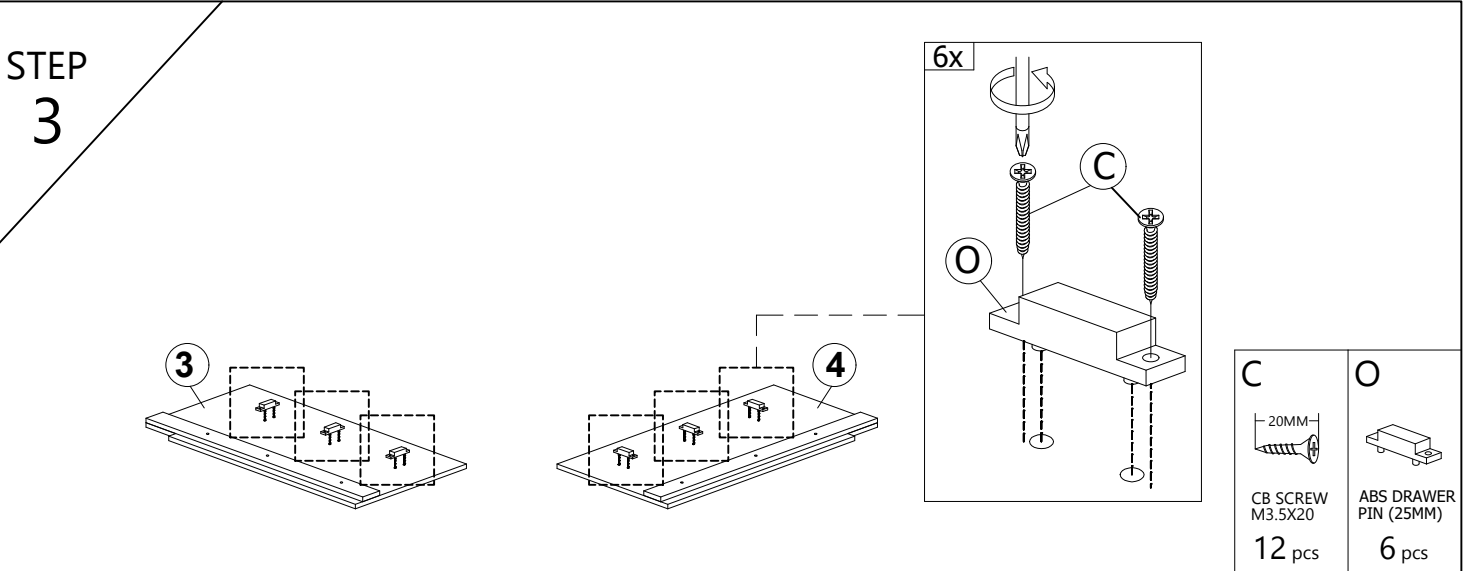

STEP 1

A
 PLASTIC DOWEL M8X25
 70 pcs

STEP 2

Bottom View

Inside View

I1
 MINIFIX 5654 (SCREW)
 26 pcs

STEP 3

C	O
	
CB SCREW M3.5X20 12 pcs	ABS DRAWER PIN (25MM) 6 pcs