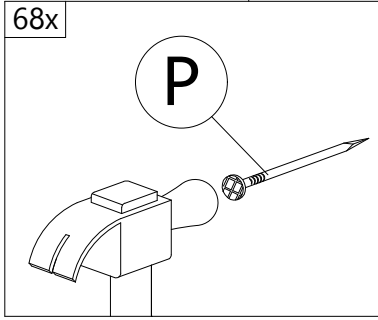

STEP
20

68x

P