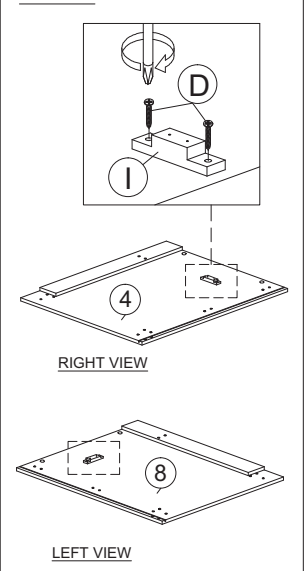

ASSEMBLY INSTRUCTION

MODEL : WT 2000-S5V - ELLA BUREEL / BUREAU / WRITING TABLE

HARDWARE	A	B	C	D	E	F	G	H	I	J	J1	J2	J3	K	L	L1	L2	M	N	O	P	Q	Q1	Q2
	PLASTIC DOWEL M8X25 1X32	CB SCREW M3.5X12 1X12	CB SCREW M3.5X16 1X8	CB SCREW M4X20 1X4	CB SCREW M4X25 1X8	CB SCREW M4X35 1X8	CSK CAP M6X40 1X8	CSK CAP M6X50 1X5	ABS DRAWER PIN (15MM) 1X2	HANDLE FZ 23187 (128MM) - METAL 1X2	HANDLE SCREW M4X24MM 1X2	HANDLE SCREW M4X40MM 1X2	HINGES 1/8" (INSIDE) 2 SETS	DRAWER SLIDE 14" 1 SET	CAP 1X10	POWER NAIL 6/8 1X8	PLASTIC PIN 1X6	ALLEN KEY 1X1	MINIFIX 5654 12 SETS					

Part List

STEP 1

STEP 2

STEP 3

STEP 4

STEP 5

STEP 6

STEP 7