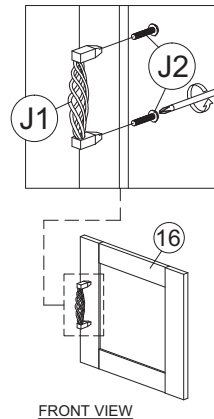

ASSEMBLY INSTRUCTION

MODEL : WT 2000-S5V - ELLA BUREEL / BUREAU / WRITING TABLE

HARDWARE	A	B	C	D	E	F	G	H	I	J	J1	J2	J3	K	L	L1	L2	M	N	O	P	Q	Q1	Q2
	PLASTIC DOWEL M8X25 1X32	CB SCREW M3.5X12 1X12	CB SCREW M3.5X16 1X8	CB SCREW M4X20 1X4	CB SCREW M4X25 1X8	CB SCREW M4X35 1X8	CSK CAP M6X40 1X8	CSK CAP M6X50 1X5	ABS DRAWER PIN (15MM) 1X2	HANDLE FZ 23187 (128MM) - METAL 1X2	HANDLE SCREW M4X24MM 1X2	HANDLE SCREW M4X40MM 1X2	HINGES 1/8" (INSIDE) 2 SETS	DRAWER SLIDE 14" 1 SET	CAP 1X10	POWER NAIL 6/8 1X8	PLASTIC PIN 1X6	ALLEN KEY 1X1	MINIFIX 5654 12 SETS					

Part List

STEP 1

STEP 2

STEP 3

STEP 4

STEP 5

STEP 6

STEP 7