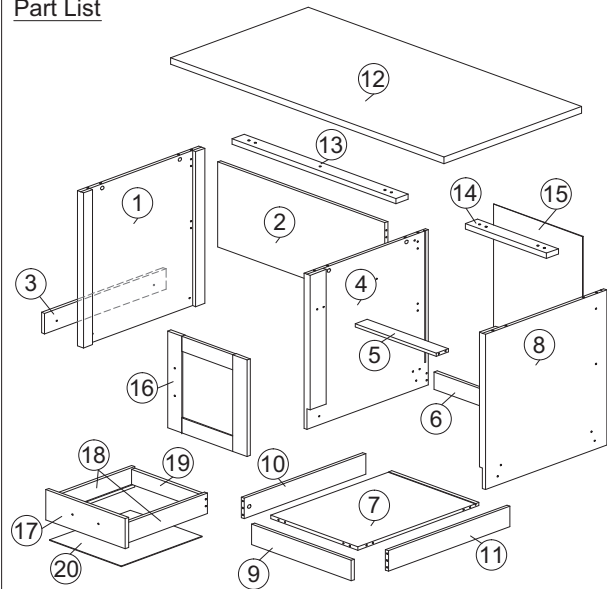

ASSEMBLY INSTRUCTION

MODEL : WT 2000-S5V - ELLA BUREEL / BUREAU / WRITING TABLE

HARDWARE	A	B	C	D	E	F	G	H	I	J	J1	J2	J3	K	L	L1	L2	M	N	O	P	Q	Q1	Q2
	PLASTIC DOWEL M8X25 1X32	CB SCREW M3.5X12 1X12	CB SCREW M3.5X16 1X8	CB SCREW M4X20 1X4	CB SCREW M4X25 1X8	CB SCREW M4X35 1X8	CSK CAP M6X40 1X8	CSK CAP M6X50 1X5	ABS DRAWER PIN (15MM) 1X2	HANDLE FZ 23187 (128MM) - METAL 1X2	HANDLE SCREW M4X24MM 1X2	HANDLE SCREW M4X40MM 1X2	HINGES 1/8" (INSIDE) 2 SETS	DRAWER SLIDE 14" 1 SET	CAP 1X10	POWER NAIL 6/8 1X8	PLASTIC PIN 1X6	ALLEN KEY 1X1	MINIFIX 5654 12 SETS					

Part List

STEP 1

STEP 2

STEP 3

STEP 4

STEP 5

STEP 6

STEP 7

ASSEMBLY INSTRUCTION

MODEL : WT 2000-S5V - ELLA BUREEL / BUREAU / WRITING TABLE

STEP 10

STEP 11

STEP 12

STEP 13

STEP 14

STEP 15