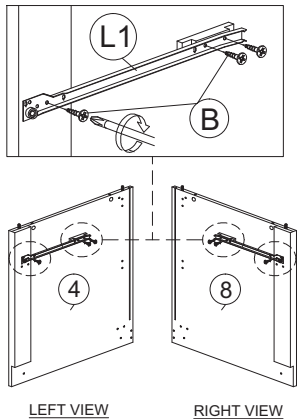

ASSEMBLY INSTRUCTION

MODEL : WT 2000-S5V - ELLA BUREEL / BUREAU / WRITING TABLE

HARDWARE	A	B	C	D	E	F	G	H	I	J	J1	J2	J3	K	L	L1	L2	M	N	O	P	Q	Q1	Q2
	PLASTIC DOWEL M8X25 1X32	CB SCREW M3.5X12 1X12	CB SCREW M3.5X16 1X8	CB SCREW M4X20 1X4	CB SCREW M4X25 1X8	CB SCREW M4X35 1X8	CSK CAP M6X40 1X8	CSK CAP M6X50 1X5	ABS DRAWER PIN (15MM) 1X2	HANDLE FZ 23187 (128MM) - METAL 1X2	HANDLE SCREW M4X24MM 1X2	HANDLE SCREW M4X40MM 1X2	HINGES 1/8" (INSIDE) 2 SETS	DRAWER SLIDE 14" 1 SET	CAP 1X10	POWER NAIL 6/8 1X8	PLASTIC PIN 1X6	ALLEN KEY 1X1	MINIFIX 5654 12 SETS					

Part List

STEP 1

STEP 2

STEP 3

STEP 4

STEP 5

STEP 6

STEP 7