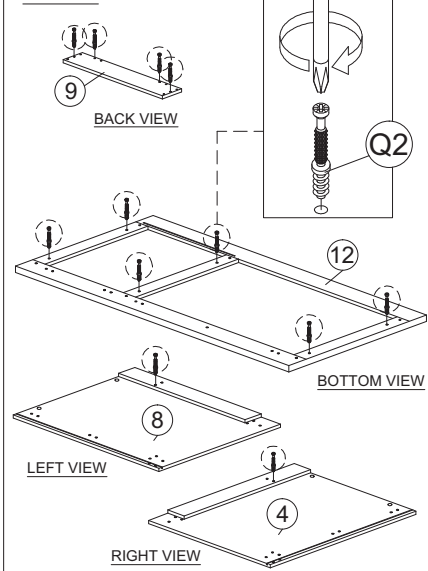

ASSEMBLY INSTRUCTION

MODEL : WT 2000-S5V - ELLA BUREEL / BUREAU / WRITING TABLE

HARDWARE	A	B	C	D	E	F	G	H	I	J	J1	J2	J3	K	L	L1	L2	M	N	O	P	Q	Q1	Q2
	PLASTIC DOWEL M8X25 1X32	CB SCREW M3.5X12 1X12	CB SCREW M3.5X16 1X8	CB SCREW M4X20 1X4	CB SCREW M4X25 1X8	CB SCREW M4X35 1X8	CSK CAP M6X40 1X8	CSK CAP M6X50 1X5	ABS DRAWER PIN (15MM) 1X2	HANDLE FZ 23187 (128MM) - METAL 1X2	HANDLE SCREW M4X24MM 1X2	HANDLE SCREW M4X40MM 1X2	HINGES 1/8" (INSIDE) 2 SETS	DRAWER SLIDE 14" 1 SET	CAP 1X10	POWER NAIL 6/8 1X8	PLASTIC PIN 1X6	ALLEN KEY 1X1	MINIFIX 5654 12 SETS					

Part List

STEP 1

STEP 2

STEP 3

STEP 4

STEP 5

STEP 6

STEP 7