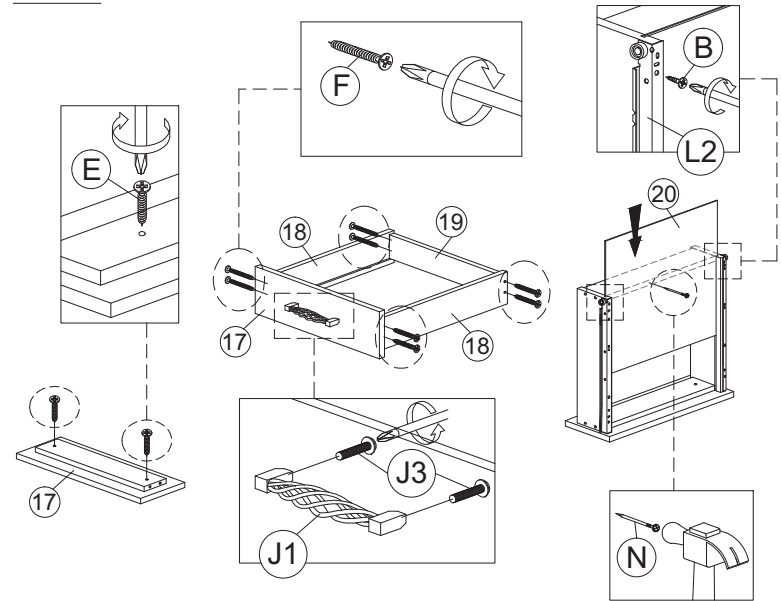

SOFT, DRY CLOTH

CHEMICAL

HEAT

KEEP DRY

HANDLE WITH CARE

DO NOT USE KNIFE

ASSEMBLY INSTRUCTION

MODEL : WT 2000-S5V - ELLA BUREEL / BUREAU / WRITING TABLE

STEP 18