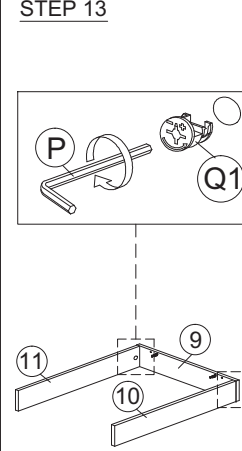

ASSEMBLY INSTRUCTION

MODEL : WT 2000-S5V - ELLA BUREEL / BUREAU / WRITING TABLE

HARDWARE	A	B	C	D	E	F	G	H	I	J	J1	J2	J3	K	L	L1	L2	M	N	O	P	Q	Q1	Q2
	PLASTIC DOWEL M8X25 1X32	CB SCREW M3.5X12 1X12	CB SCREW M3.5X16 1X8	CB SCREW M4X20 1X4	CB SCREW M4X25 1X8	CB SCREW M4X35 1X8	CSK CAP M6X40 1X8	CSK CAP M6X50 1X5	ABS DRAWER PIN (15MM) 1X2	HANDLE FZ 23187 (128MM) - METAL 1X2	HANDLE SCREW M4X24MM 1X2	HANDLE SCREW M4X40MM 1X2	HINGES 1/8" (INSIDE) 2 SETS	DRAWER SLIDE 14" 1 SET	CAP 1X10	POWER NAIL 6/8 1X8	PLASTIC PIN 1X6	ALLEN KEY 1X1	MINIFIX 5654 12 SETS					

Part List

STEP 1

STEP 2

STEP 3

STEP 4

STEP 5

STEP 6

STEP 7

ASSEMBLY INSTRUCTION

MODEL : WT 2000-S5V - ELLA BUREEL / BUREAU / WRITING TABLE

STEP 10

STEP 11

STEP 12

STEP 13

STEP 14

STEP 15