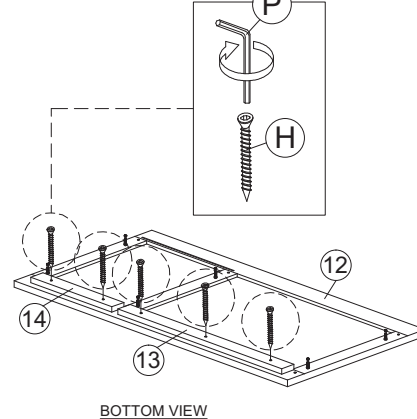

ASSEMBLY INSTRUCTION

MODEL : WT 2000-S5V - ELLA BUREEL / BUREAU / WRITING TABLE

HARDWARE	A	B	C	D	E	F	G	H	I	J	J1	J2	J3	K	L	L1	L2	M	N	O	P	Q	Q1	Q2
	PLASTIC DOWEL M8X25 1X32	CB SCREW M3.5X12 1X12	CB SCREW M3.5X16 1X8	CB SCREW M4X20 1X4	CB SCREW M4X25 1X8	CB SCREW M4X35 1X8	CSK CAP M6X40 1X8	CSK CAP M6X50 1X5	ABS DRAWER PIN (15MM) 1X2	HANDLE FZ 23187 (128MM) - METAL 1X2	HANDLE SCREW M4X24MM 1X2	HANDLE SCREW M4X40MM 1X2	HINGES 1/8" (INSIDE) 2 SETS	DRAWER SLIDE 14" 1 SET	CAP 1X10	POWER NAIL 6/8 1X8	PLASTIC PIN 1X6	ALLEN KEY 1X1	MINIFIX 5654 12 SETS					

Part List

STEP 1

STEP 2

STEP 3

STEP 4

STEP 5

STEP 6

STEP 7