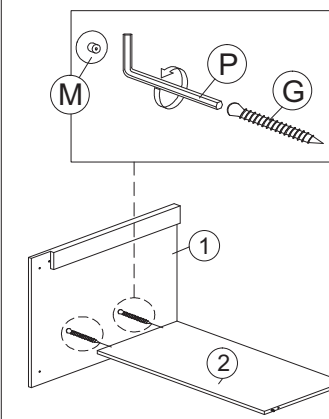

ASSEMBLY INSTRUCTION

MODEL : WT 2000-S5V - ELLA BUREEL / BUREAU / WRITING TABLE

HARDWARE	A	B	C	D	E	F	G	H	I	J	J1	J2	J3	K	L	L1	L2	M	N	O	P	Q	Q1	Q2
	PLASTIC DOWEL M8X25 1X32	CB SCREW M3.5X12 1X12	CB SCREW M3.5X16 1X8	CB SCREW M4X20 1X4	CB SCREW M4X25 1X8	CB SCREW M4X35 1X8	CSK CAP M6X40 1X8	CSK CAP M6X50 1X5	ABS DRAWER PIN (15MM) 1X2	HANDLE FZ 23187 (128MM) - METAL 1X2	HANDLE SCREW M4X24MM 1X2	HANDLE SCREW M4X40MM 1X2	HINGES 1/8" (INSIDE) 2 SETS	DRAWER SLIDE 14" 1 SET	CAP 1X10	POWER NAIL 6/8 1X8	PLASTIC PIN 1X6	ALLEN KEY 1X1	MINIFIX 5654 12 SETS					

Part List

STEP 1

STEP 2

STEP 3

STEP 4

STEP 5

STEP 6

STEP 7

STEP 8

STEP 9