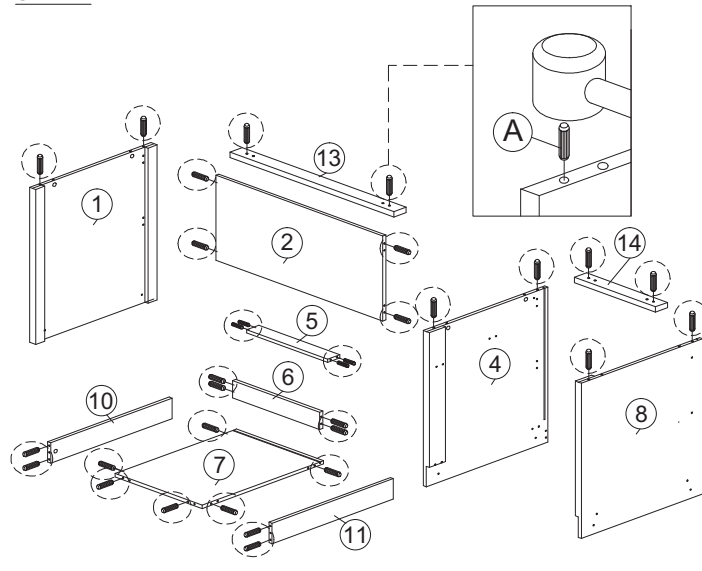

ASSEMBLY INSTRUCTION

MODEL : WT 2000-S5V - ELLA BUREEL / BUREAU / WRITING TABLE

HARDWARE	A	B	C	D	E	F	G	H	I	J	J1	J2	J3	K	L	L1	L2	M	N	O	P	Q	Q1	Q2
	PLASTIC DOWEL M8X25 1X32	CB SCREW M3.5X12 1X12	CB SCREW M3.5X16 1X8	CB SCREW M4X20 1X4	CB SCREW M4X25 1X8	CB SCREW M4X35 1X8	CSK CAP M6X40 1X8	CSK CAP M6X50 1X5	ABS DRAWER PIN (15MM) 1X2	HANDLE FZ 23187 (128MM) - METAL 1X2	HANDLE SCREW M4X24MM 1X2	HANDLE SCREW M4X40MM 1X2	HINGES 1/8" (INSIDE) 2 SETS	DRAWER SLIDE 14" 1 SET	CAP 1X10	POWER NAIL 6/8 1X8	PLASTIC PIN 1X6	ALLEN KEY 1X1	MINIFIX 5654 12 SETS					

Part List

STEP 1

STEP 2

STEP 3

STEP 4

STEP 5

STEP 6

STEP 7