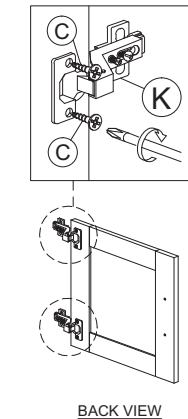

ASSEMBLY INSTRUCTION

MODEL : WT 2000-S5V - ELLA BUREEL / BUREAU / WRITING TABLE

HARDWARE	A	B	C	D	E	F	G	H	I	J	J1	J2	J3	K	L	L1	L2	M	N	O	P	Q	Q1	Q2
	PLASTIC DOWEL M8X25 1X32	CB SCREW M3.5X12 1X12	CB SCREW M3.5X16 1X8	CB SCREW M4X20 1X4	CB SCREW M4X25 1X8	CB SCREW M4X35 1X8	CSK CAP M6X40 1X8	CSK CAP M6X50 1X5	ABS DRAWER PIN (15MM) 1X2	HANDLE FZ 23187 (128MM) - METAL 1X2	HANDLE SCREW M4X24MM 1X2	HANDLE SCREW M4X40MM 1X2	HINGES 1/8" (INSIDE) 2 SETS	DRAWER SLIDE 14" 1 SET	CAP 1X10	POWER NAIL 6/8 1X8	PLASTIC PIN 1X6	ALLEN KEY 1X1	MINIFIX 5654 12 SETS					

Part List

STEP 1

STEP 2

STEP 3

STEP 4

STEP 5

STEP 6

STEP 7