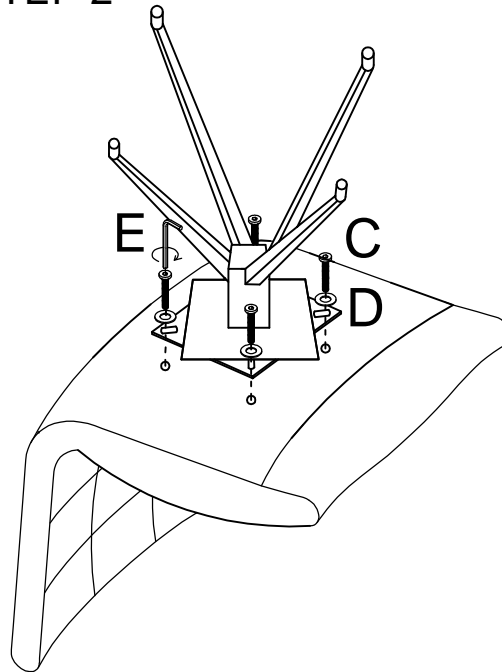

ASSEMBLY INSTRUCTION

STOEL/CHAISE S180

PART LIST:

A 1X

B 1X

HARDWARE LIST

C		M6*15mm	4X
D		M12mm	4X
E		4mm	1X

STEP 1

STEP 2

COMPLETED