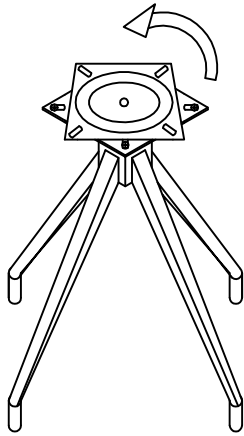

ASSEMBLY INSTRUCTION

STOEL/CHAISE S180

PART LIST:

A 1X

B 1X

HARDWARE LIST

C		M6*15mm	4X
D		M12mm	4X
E		4mm	1X

STEP 1