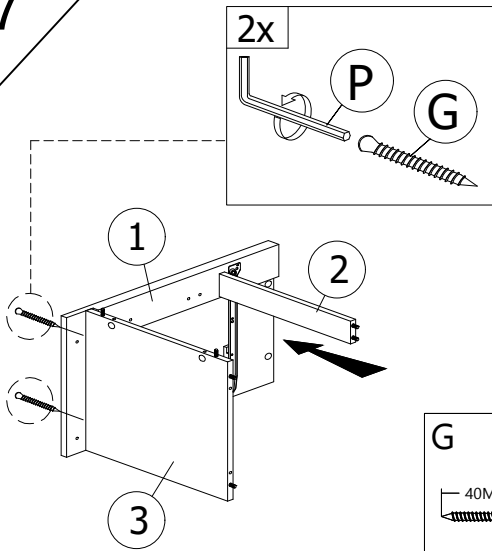

STEP 7

G	P
  40MM CSK CAP M6X40 2 pcs	 ALLEN KEY 1 pc

STEP 8

G	P
  40MM CSK CAP M6X40 2 pcs	 ALLEN KEY 1 pc

G	P
  40MM CSK CAP M6X40 2 pcs	 ALLEN KEY 1 pc

STEP 9

H1	P
  2x MINIFIX 5654 (HOUSING) 2 pcs	 ALLEN KEY 1 pc

STEP 10

H1	M	P
  2x MINIFIX 5654 (HOUSING) 2 pcs	 CAP 2 pcs	 ALLEN KEY 1 pc

STEP 11

E
  25MM CB SCREW M4X25 4 pcs

STEP 12

O
  PLASTIC PIN 4 pcs