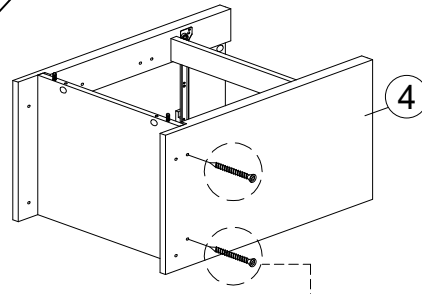

STEP 7

G	P
  40MM CSK CAP M6X40 2 pcs	 ALLEN KEY 1 pc

STEP 8

G	P
  40MM CSK CAP M6X40 2 pcs	 ALLEN KEY 1 pc

G	P
  40MM CSK CAP M6X40 2 pcs	 ALLEN KEY 1 pc

STEP 9

H1	P
  2x MINIFIX 5654 (HOUSING) 2 pcs	 ALLEN KEY 1 pc

STEP 10

H1	M	P
  2x MINIFIX 5654 (HOUSING) 2 pcs	 CAP 2 pcs	 ALLEN KEY 1 pc

STEP 11

E
  25MM CB SCREW M4X25 4 pcs

STEP 12

O
  PLASTIC PIN 4 pcs