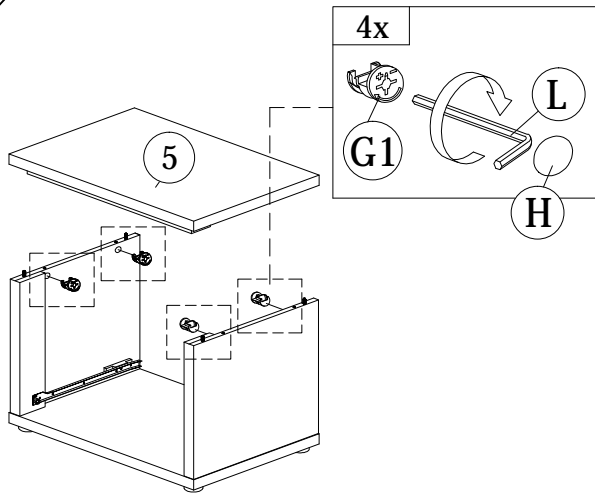

STEP 1

12x
A
PLASTIC DOWEL
8X25
12pcs

STEP 2

8x
G2
MINIFIX
5654
(SCREW)
8pcs

STEP 3

2x
C
I
20MM
CB SCREW
M3.5X20
4pcs
ABS DRAWER
PIN (15MM)
2pcs

Left View
Right View

STEP 4

2x
B
K1
12MM
CB SCREW
M3.5X12
6pcs
DRAWER
SLIDE 14"
2pcs

Left View
Right View

STEP 5

4x
L
F
50MM
CSK CAP
M6X50
4pcs
ALLEN KEY
1pc

STEP 6

4x
D
J
25MM
CB SCREW
M4X25
4pcs
C163 PVC
ROUND LEG
4pcs

STEP 7

2x
L
H
F
50MM
CSK CAP
M6X50
2pcs
CAP
2pcs
ALLEN KEY
1pc

Bottom View

STEP 8

G1	H	L
MINIFIX 5654 (HOUSING)	CAP	ALLEN KEY
4pcs	4pcs	1pc

STEP 9

Back View

M
POWER NAIL 5/8"
16pcs

STEP 10

B	E	G1	H	K2	L	M
CB SCREW M3.5X12	CB SCREW M4X35	MINIFIX 5654 (HOUSING)	CAP	DRAWER SLIDE 14"	ALLEN KEY	POWER NAIL 5/8"
6pcs	6pcs	4pcs	4pcs	2pcs	1pc	12pcs