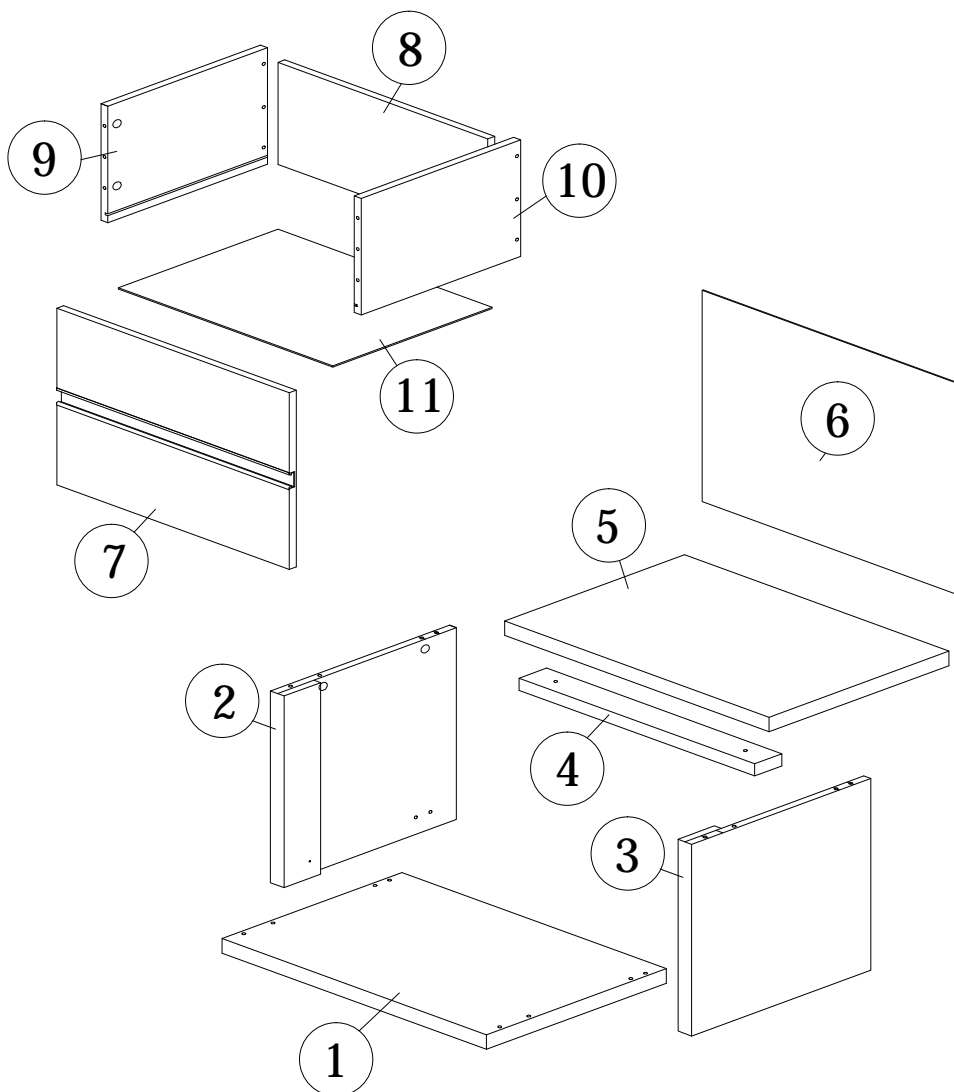

BST 5053-S5V