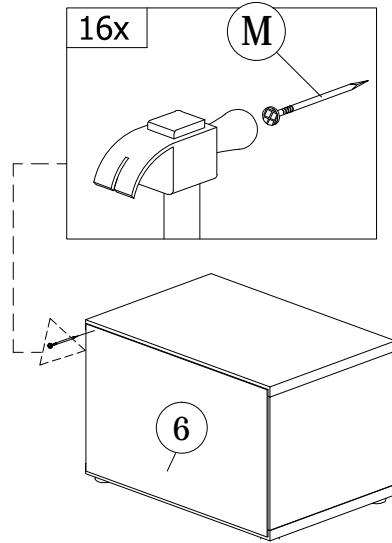

STEP 9

Back View