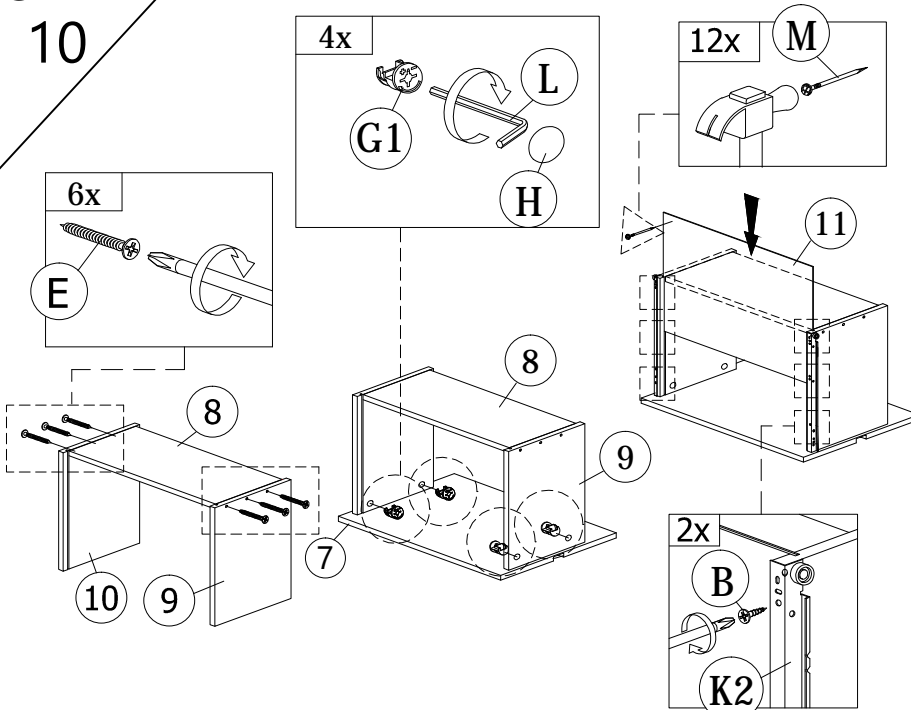

2x
B
K1
12MM
CB SCREW
M3.5X12
6pcs
DRAWER
SLIDE 14"
2pcs

Left View
Right View

STEP 5

4x
L
F
50MM
CSK CAP
M6X50
4pcs
ALLEN KEY
1pc

STEP 6

4x
D
J
25MM
CB SCREW
M4X25
4pcs
C163 PVC
ROUND LEG
4pcs

STEP 7

2x
L
H
F
50MM
CSK CAP
M6X50
2pcs
CAP
2pcs
ALLEN KEY
1pc

Bottom View

STEP 8

G1	H	L
MINIFIX 5654 (HOUSING)	CAP	ALLEN KEY
4pcs	4pcs	1pc

STEP 9

Back View

M
POWER NAIL 5/8"
16pcs

STEP 10

B	E	G1	H	K2	L	M
CB SCREW M3.5X12	CB SCREW M4X35	MINIFIX 5654 (HOUSING)	CAP	DRAWER SLIDE 14"	ALLEN KEY	POWER NAIL 5/8"
6pcs	6pcs	4pcs	4pcs	2pcs	1pc	12pcs