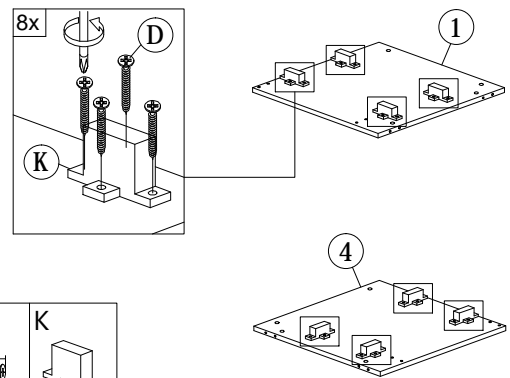

PART LIST

Step 1

A

 PLASTIC DOWEL
 8X25
 22 pcs

Step 2

Bottom View

Inside View

J2

 MINIFIX
 5654
 (SCREW)
 11 pcs

Step 3

D **K**
 
 CB SCREW
 M3.5X20
 32 pcs
 ABS
 DRAWER
 PIN (56MM)
 8 pcs

Step 4

Left View

Right View

P1 **B**
 
 DRAWER
 SLIDE 14"
 (A)
 4 pcs
 CB
 SCREW
 M3.5X12
 12 pcs

Step 5