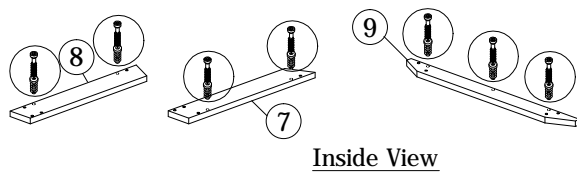

PART LIST

Step 1

A

 PLASTIC DOWEL
 8X25
 22 pcs

Step 2

Bottom View

Inside View

J2

 MINIFIX
 5654
 (SCREW)
 11 pcs

Step 3

D **K**
 
 CB SCREW
 M3.5X20
 32 pcs
 ABS
 DRAWER
 PIN (56MM)
 8 pcs

Step 4

Left View

Right View

P1 **B**
 
 DRAWER
 SLIDE 14"
 (A)
 4 pcs
 CB
 SCREW
 M3.5X12
 12 pcs

Step 5