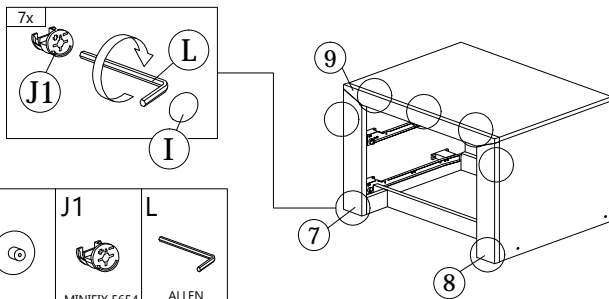

Step 8

N	C
METAL BRACKET	CB SCREW M3.5X16
2 pcs	8 pcs

Inside View

Step 9

E	F	O1	O2
CB SCREW M4X25	CB SCREW M4X35	HANDLE VSC 19	P/H SCREW M4X40
4 pcs	16 pcs	2 pcs	4 pcs

Step 10

P2	B	H
DRAWER SLIDE 14" (B)	CB SCREW M3.5X12	POWER NAIL 5/8"
4 pcs	12 pcs	8 pcs

Step 11

I	J1	L
CAP	MINIFIX 5654 (HOUSING)	ALLEN KEY
7 pcs	7 pcs	1 pcs

Step 12

M
PLASTIC PIN
4 pcs

Step 13

Step 14

H
POWER NAIL 5/8"
22 pcs

Back view