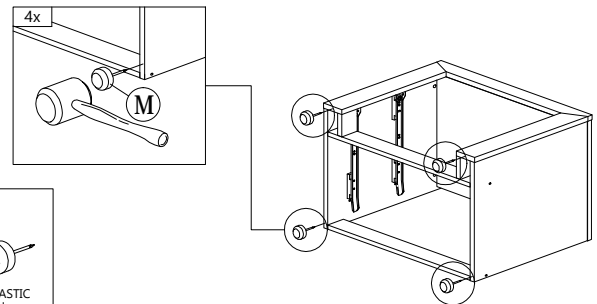

Step 7

I	J1	L
CAP	CSK CAP M6X40	ALLEN KEY
4 pcs	4 pcs	1 pcs

Step 8

N	C
METAL BRACKET	CB SCREW M3.5X16
2 pcs	8 pcs

Inside View

Step 9

E	F	O1	O2
CB SCREW M4X25	CB SCREW M4X35	HANDLE VSC 19	P/H SCREW M4X40
4 pcs	16 pcs	2 pcs	4 pcs

Step 10

P2	B	H
DRAWER SLIDE 14" (B)	CB SCREW M3.5X12	POWER NAIL 5/8"
4 pcs	12 pcs	8 pcs

Step 11

I	J1	L
CAP	MINIFIX 5654 (HOUSING)	ALLEN KEY
7 pcs	7 pcs	1 pcs

Step 12

M
PLASTIC PIN
4 pcs

Step 13

Step 14

H
POWER NAIL 5/8"
22 pcs

Back view

Completed