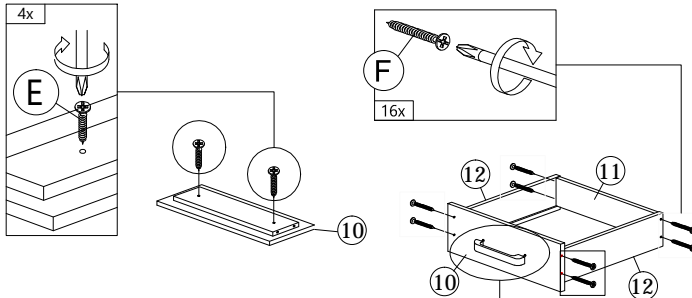

 MINIFIX
 5654
 (SCREW)
 11 pcs

Step 3

D **K**
 
 CB SCREW
 M3.5X20
 32 pcs
 ABS
 DRAWER
 PIN (56MM)
 8 pcs

Step 4

Left View

Right View

P1 **B**
 
 DRAWER
 SLIDE 14"
 (A)
 4 pcs
 CB
 SCREW
 M3.5X12
 12 pcs

Step 5

I **G** **L**
  
 CAP
 2 pcs
 CSK CAP
 M6X40
 2 pcs
 ALLEN
 KEY
 1 pcs

Step 6

I **G** **L**
  
 CAP
 2 pcs
 CSK CAP
 M6X40
 2 pcs
 ALLEN
 KEY
 1 pcs

Step 7

I	J1	L
CAP	CSK CAP M6X40	ALLEN KEY
4 pcs	4 pcs	1 pcs

Step 8

N	C
METAL BRACKET	CB SCREW M3.5X16
2 pcs	8 pcs

Inside View

Step 9

E	F	O1	O2
CB SCREW M4X25	CB SCREW M4X35	HANDLE VSC 19	P/H SCREW M4X40
4 pcs	16 pcs	2 pcs	4 pcs

Step 10

P2	B	H
DRAWER SLIDE 14" (B)	CB SCREW M3.5X12	POWER NAIL 5/8"
4 pcs	12 pcs	8 pcs