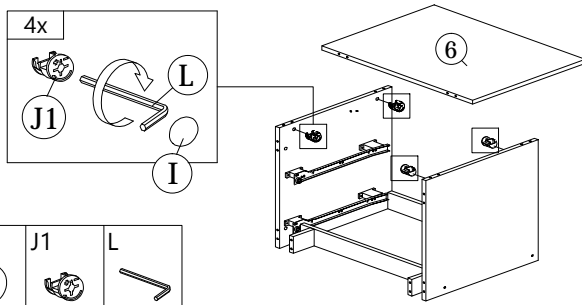

Step 7

I	J1	L
CAP	CSK CAP M6X40	ALLEN KEY
4 pcs	4 pcs	1 pcs

Step 8

N	C
METAL BRACKET	CB SCREW M3.5X16
2 pcs	8 pcs

Inside View

Step 9

E	F	O1	O2
CB SCREW M4X25	CB SCREW M4X35	HANDLE VSC 19	P/H SCREW M4X40
4 pcs	16 pcs	2 pcs	4 pcs

Step 10

P2	B	H
DRAWER SLIDE 14" (B)	CB SCREW M3.5X12	POWER NAIL 5/8"
4 pcs	12 pcs	8 pcs

Step 11

I	J1	L
CAP	MINIFIX 5654 (HOUSING)	ALLEN KEY
7 pcs	7 pcs	1 pcs

Step 12

M
PLASTIC PIN
4 pcs

Step 13

Step 14

H
POWER NAIL 5/8"
22 pcs

Back view

Completed