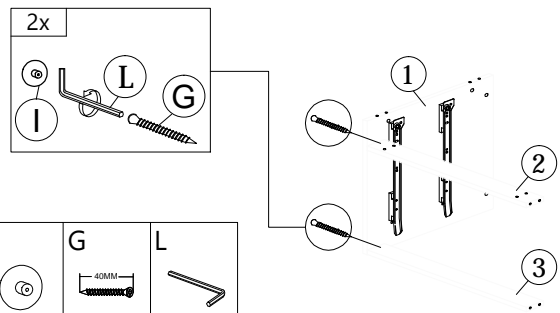

PART LIST

Step 1

A

 PLASTIC DOWEL
 8X25
 22 pcs

Step 2

Bottom View

Inside View

J2

 MINIFIX
 5654
 (SCREW)
 11 pcs

Step 3

D **K**
 
 CB SCREW
 M3.5X20
 32 pcs
 ABS
 DRAWER
 PIN (56MM)
 8 pcs

Step 4

Left View

Right View

P1 **B**
 
 DRAWER
 SLIDE 14"
 (A)
 4 pcs
 CB
 SCREW
 M3.5X12
 12 pcs

Step 5

I **G** **L**
  
 CAP
 2 pcs
 CSK CAP
 M6X40
 2 pcs
 ALLEN
 KEY
 1 pcs

Step 6

I **G** **L**
  
 CAP
 2 pcs
 CSK CAP
 M6X40
 2 pcs
 ALLEN
 KEY
 1 pcs

Step 7

I	J1	L
CAP	CSK CAP M6X40	ALLEN KEY
4 pcs	4 pcs	1 pcs