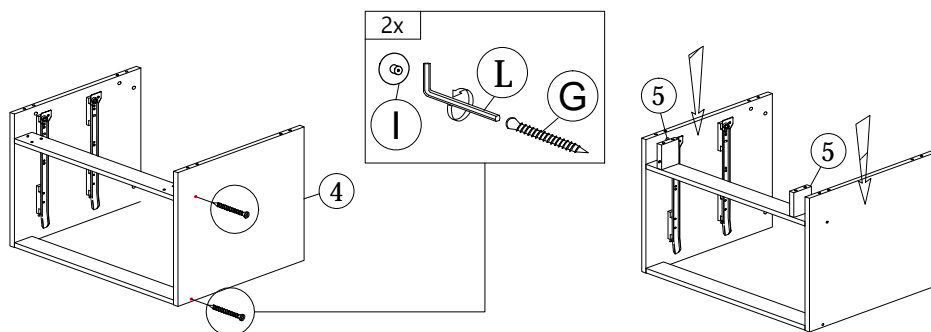

Step 6

I **G** **L**

CAP
2 pcs
CSK CAP
M6X40
2 pcs
ALLEN
KEY
1 pcs