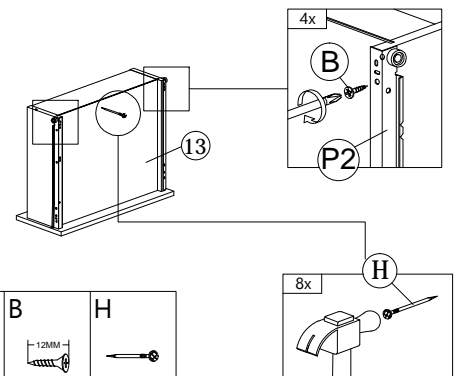

Step 8

N	C
METAL BRACKET	CB SCREW M3.5X16
2 pcs	8 pcs

Inside View

Step 9

E	F	O1	O2
CB SCREW M4X25	CB SCREW M4X35	HANDLE VSC 19	P/H SCREW M4X40
4 pcs	16 pcs	2 pcs	4 pcs

Step 10

P2	B	H
DRAWER SLIDE 14" (B)	CB SCREW M3.5X12	POWER NAIL 5/8"
4 pcs	12 pcs	8 pcs

Step 11

I	J1	L
CAP	MINIFIX 5654 (HOUSING)	ALLEN KEY
7 pcs	7 pcs	1 pcs

Step 12

M
PLASTIC PIN
4 pcs

Step 13

Step 14

H
POWER NAIL 5/8"
22 pcs

Back view