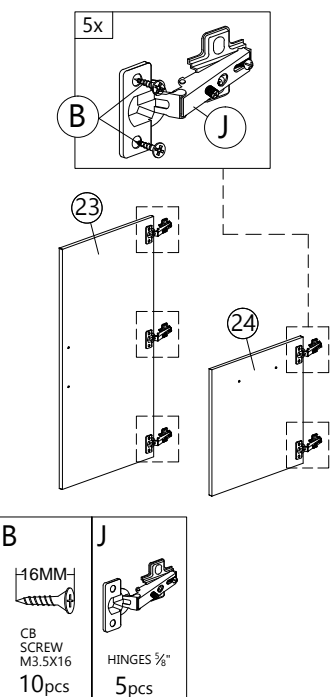

Step 8

H1
 MINIFIX 5654
 (HOUSING)
 10pcs

F
 ALLEN KEY
 1pc

I
 CAP
 10pcs

Step 9

C
30MM
CB SCREW
M4X30
12pcs

Step 10

F ALLEN KEY 1pc
H1 MINIFIX 5654 (HOUSING) 14pcs
L PLASTIC PIN 6pcs

Step 11

E 50MM
CSK CAP
M6X50
4pcs
F ALLEN KEY 1pc
H1 MINIFIX 5654 (HOUSING) 2pcs

Step 12

M POWER NAIL 1/8" 56pcs
P H-PROFILE (1835MM) 1pc

Step 13

K1 HANDLE VSC16 (SILVER) 2pcs
K2 P/H SCREW M4X24 4pcs

Step 14

B 16MM
CB SCREW
M3.5X16
10pcs
J HINGES 5/8" 5pcs

Step 15

B 16MM
CB SCREW
M3.5X16
10pcs

Completed