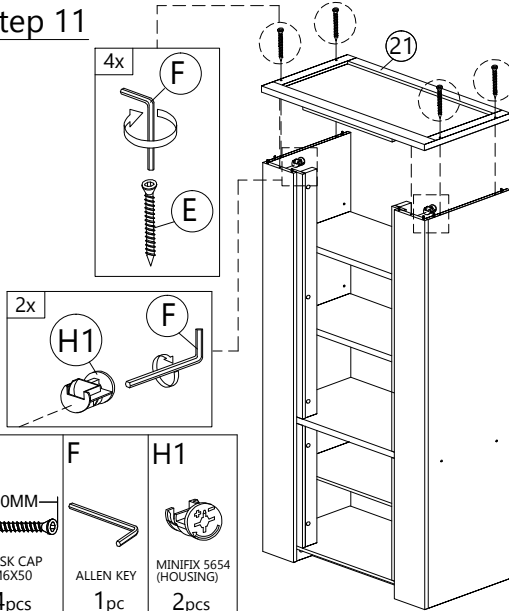

Step 8

H1
 MINIFIX 5654
 (HOUSING)
 10pcs

F
 ALLEN KEY
 1pc

I
 CAP
 10pcs

Step 9

C
30MM
CB SCREW
M4X30
12pcs

Step 10

F ALLEN KEY 1pc
H1 MINIFIX 5654 (HOUSING) 14pcs
L PLASTIC PIN 6pcs

Step 11

E 50MM
CSK CAP
M6X50
4pcs
F ALLEN KEY 1pc
H1 MINIFIX 5654 (HOUSING) 2pcs

Step 12

M POWER NAIL 1/8" 56pcs
P H-PROFILE (1835MM) 1pc

Step 13

K1 HANDLE VSC16 (SILVER) 2pcs
K2 P/H SCREW M4X24 4pcs

Step 14