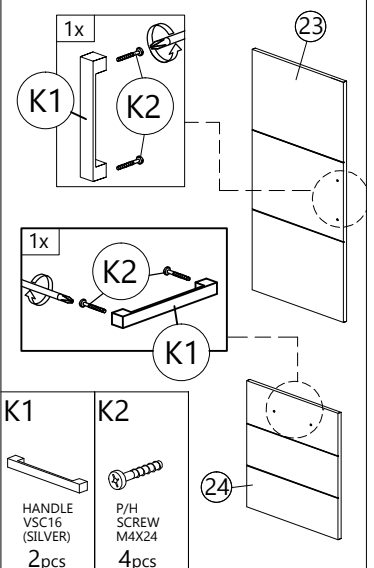

Step 8

H1
 MINIFIX 5654
 (HOUSING)
 10pcs

F
 ALLEN KEY
 1pc

I
 CAP
 10pcs

Step 9

C
30MM
CB SCREW
M4X30
12pcs

Step 10

F ALLEN KEY 1pc
H1 MINIFIX 5654 (HOUSING) 14pcs
L PLASTIC PIN 6pcs

Step 11

E 50MM
CSK CAP
M6X50
4pcs
F ALLEN KEY 1pc
H1 MINIFIX 5654 (HOUSING) 2pcs

Step 12

M POWER NAIL 1/8" 56pcs
P H-PROFILE (1835MM) 1pc

Step 13

K1 HANDLE VSC16 (SILVER) 2pcs
K2 P/H SCREW M4X24 4pcs

Step 14