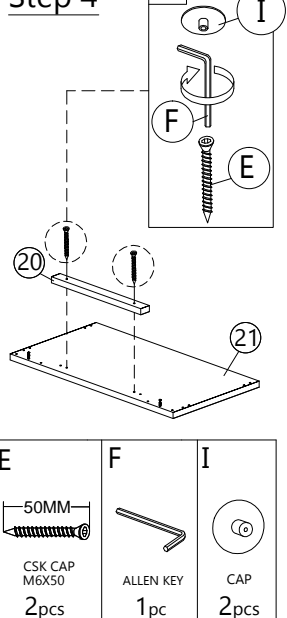

Do not use solvent, thinner, or other chemical products to clean.

Warranty : Expires if above prescriptions are not respected.

HARDWARE LIST

A PLASTIC DOWEL 8X25 52pcs	B CB SCREW M3.5X16 20pcs	C CB SCREW M4X30 12pcs	D CSK CAP M6X40 8pcs	E CSK CAP M6X50 6pcs	F ALLEN KEY 1pc
G METAL SHELF SUPPORT 12pcs	H1 MINIFIX 5654 (HOUSING) 28pcs	H2 MINIFIX 5654 (SCREW) 28pcs	I CAP 20pcs	J HINGES 5/8" 5pcs	K1 HANDLE VSC16 (SILVER) 2pcs
K2 P/H SCREW M4X24 4pcs	L PLASTIC PIN 6pcs	M POWER NAIL 5/8" 56pcs	N H-PROFILE (1835MM) 1pc		

PART LIST

Step 1

A
 PLASTIC DOWEL
 8X25
 52pcs

Step 2

G
 METAL SHELF
 SUPPORT
 12pcs

Left View

Right View

Step 3

H2
 MINIFIX 5654
 (SCREW)
 28pcs

Step 4

E
 CSK CAP
 M6X50
 2pcs

F
 ALLEN KEY
 1pc

I
 CAP
 2pcs

Step 5

D
 CSK CAP
 M6X40
 4pcs

F
 ALLEN KEY
 1pc