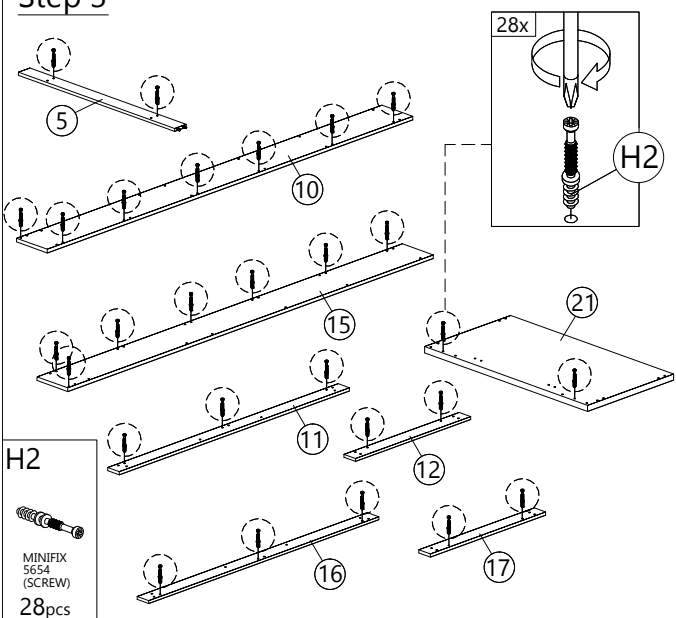

PART LIST

Step 1

A
 PLASTIC DOWEL
 8X25
 52pcs

Step 2

G
 METAL SHELF
 SUPPORT
 12pcs

Left View

Right View

Step 3

H2
 MINIFIX 5654
 (SCREW)
 28pcs

Step 4

E
 CSK CAP
 M6X50
 2pcs

F
 ALLEN KEY
 1pc

I
 CAP
 2pcs

Step 5

D
 CSK CAP
 M6X40
 4pcs

F
 ALLEN KEY
 1pc