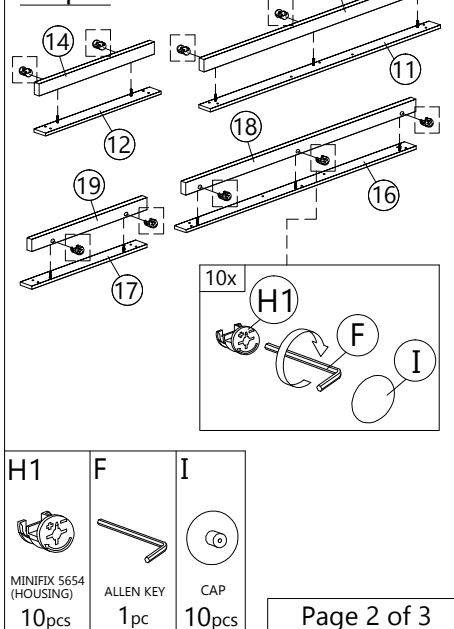

PART LIST

Step 1

A
 PLASTIC DOWEL
 8X25
 52pcs

Step 2

G
 METAL SHELF
 SUPPORT
 12pcs

Left View

Right View

Step 3

H2
 MINIFIX 5654
 (SCREW)
 28pcs

Step 4

E
 CSK CAP
 M6X50
 2pcs

F
 ALLEN KEY
 1pc

I
 CAP
 2pcs

Step 5

D
 CSK CAP
 M6X40
 4pcs

F
 ALLEN KEY
 1pc

I
 CAP
 4pcs

Step 6

H1
 MINIFIX 5654
 (HOUSING)
 2pcs

N
 ALLEN KEY
 1pc

Step 7

D
 CSK CAP
 M6X40
 4pcs

F
 ALLEN KEY
 1pc

I
 CAP
 4pcs

Step 8

H1
 MINIFIX 5654
 (HOUSING)
 10pcs

F
 ALLEN KEY
 1pc

I
 CAP
 10pcs

Step 9

C
30MM
CB SCREW
M4X30
12pcs

Step 10

F ALLEN KEY 1pc
H1 MINIFIX 5654 (HOUSING) 14pcs
L PLASTIC PIN 6pcs