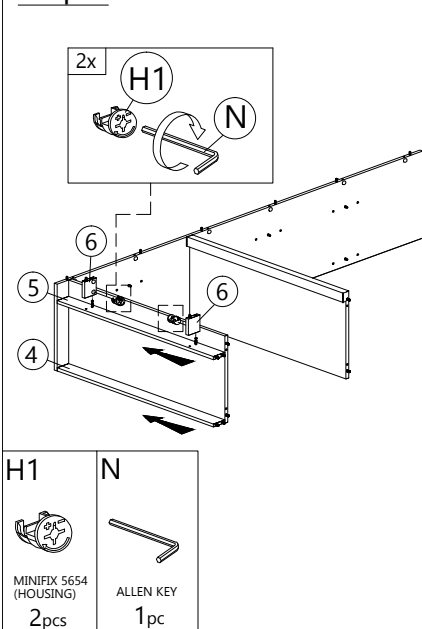

Step 6

H1
MINIFIX 5654
(HOUSING)
2pcs

N
ALLEN KEY
1pc