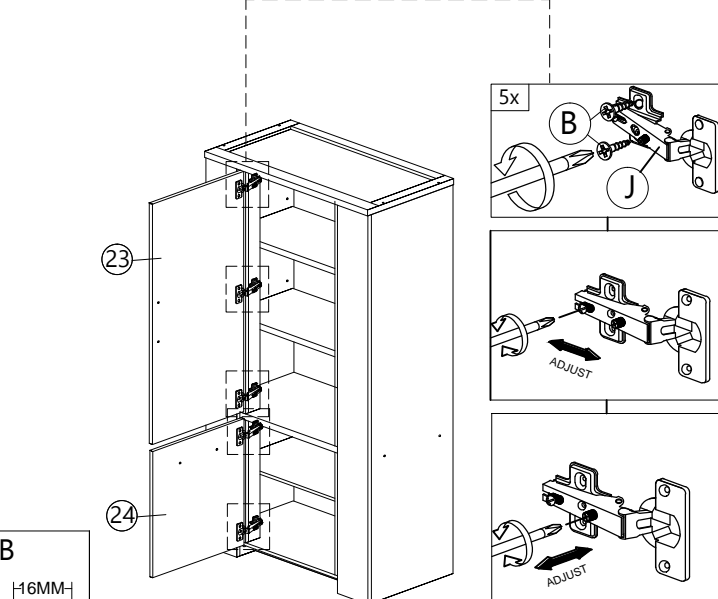

Step 15

B 16MM
CB SCREW
M3.5X16
10pcs

Completed