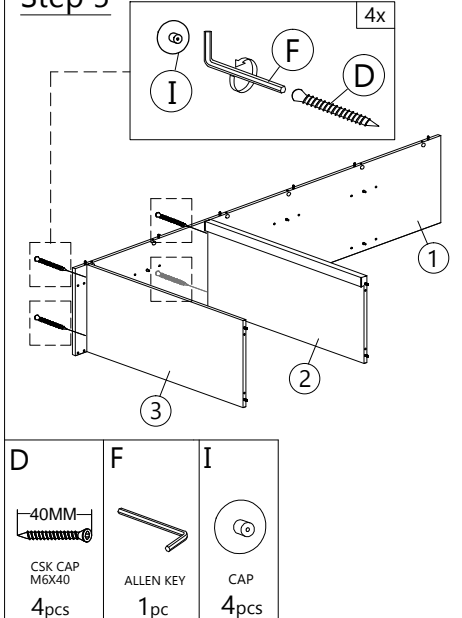

PART LIST

Step 1

A
 PLASTIC DOWEL
 8X25
 52pcs

Step 2

G
 METAL SHELF
 SUPPORT
 12pcs

Left View

Right View

Step 3

H2
 MINIFIX 5654
 (SCREW)
 28pcs

Step 4

E
 CSK CAP
 M6X50
 2pcs

F
 ALLEN KEY
 1pc

I
 CAP
 2pcs

Step 5

D
 CSK CAP
 M6X40
 4pcs

F
 ALLEN KEY
 1pc