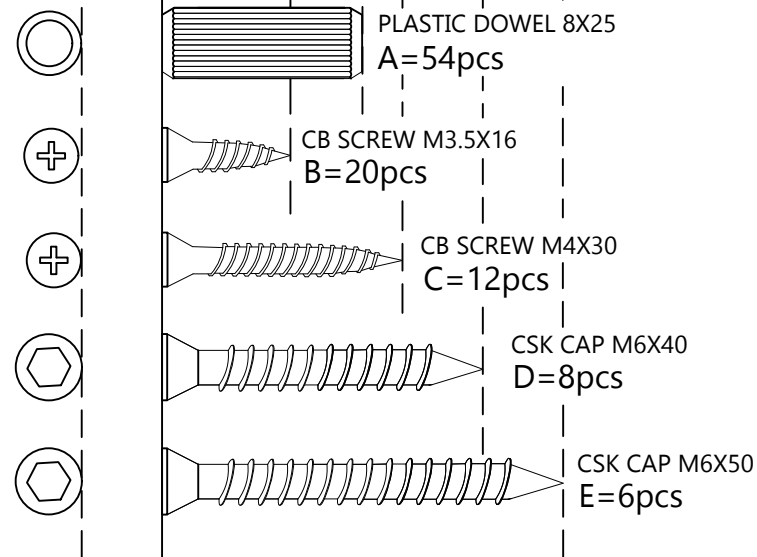

MAINTENANCE PRESCRIPTIONS :

To protect the table tops never put hot items on these surfaces. Clean with a slightly wet cloth and wipe dry immediately. Never let water or other wet items on the table tops, this furniture is not suitable for wet locations. Do not use solvent, thinner, or other chemical products to clean.
Warranty : Expires if above prescriptions are not respected.