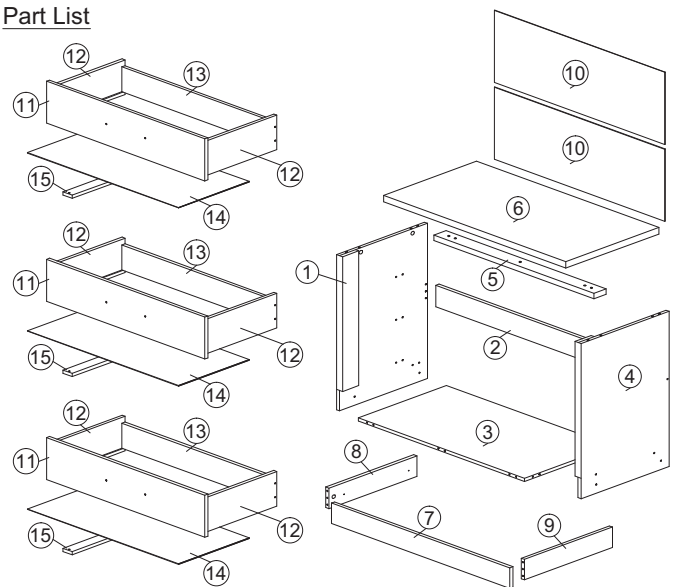

ASSEMBLY INSTRUCTION

MODEL : COD 5921-S5V - ELLA COMMODE 3 L/T / CHEST OF 3 DRAWERS

HARDWARE	A	B	C	D	E	F	G	H	H1	H2	I	J	J1	J2	K	L	M	N	O	O1	O2
	PLASTIC DOWEL M8X25MM 1X21	CB SCREW M3.5X12MM 1X36	CB SCREW M4X20MM 1X12	CB SCREW M4X25MM 1X10	CB SCREW M4X35MM 1X30	CSK CAP M6X40MM 1X6	CSK CAP M6X50MM 1X3	HANDLE FZ 23187 (128MM) - METAL 1X3	HANDLE SCREW M4X40MM 1X6	HANDLE SCREW M4X40MM 1X6	ABS DRAWER PIN (15MM) 1X6	DRAWER SLIDE 14" 3 SETS	DRAWER SLIDE 14" 3 SETS	CAP 1X6	POWER NAIL 6/8 1X74	PLASTIC PIN 1X4	ALLEN KEY 1X1	MINIFIX 5654 9 SETS	MINIFIX 5654 9 SETS		

Part List

STEP 1

STEP 2

STEP 3

STEP 4

STEP 5

STEP 6

STEP 7

DO NOT USE KNIFE

ASSEMBLY INSTRUCTION

MODEL : COD 5921-S5V - ELLA COMMODE 3 L/T / CHEST OF 3 DRAWERS

STEP 11

STEP 12

STEP 13

STEP 14

STEP 15