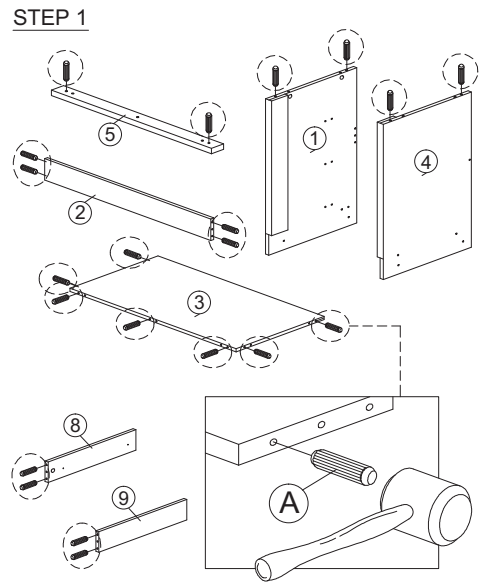

ASSEMBLY INSTRUCTION

MODEL : COD 5921-S5V - ELLA COMMODE 3 L/T / CHEST OF 3 DRAWERS

HARDWARE	A	B	C	D	E	F	G	H	H1	H2	I	J	J1	J2	K	L	M	N	O	O1	O2
	PLASTIC DOWEL M8X25MM 1X21	CB SCREW M3.5X12MM 1X36	CB SCREW M4X20MM 1X12	CB SCREW M4X25MM 1X10	CB SCREW M4X35MM 1X30	CSK CAP M6X40MM 1X6	CSK CAP M6X50MM 1X3	HANDLE FZ 23187 (128MM) - METAL 1X3	HANDLE SCREW M4X40MM 1X6	HANDLE SCREW M4X40MM 1X6	ABS DRAWER PIN (15MM) 1X6	DRAWER SLIDE 14" 3 SETS	DRAWER SLIDE 14" 3 SETS	CAP 1X6	POWER NAIL 6/8 1X74	PLASTIC PIN 1X4	ALLEN KEY 1X1	MINIFIX 5654 9 SETS	MINIFIX 5654 9 SETS		

Part List

STEP 1

STEP 2

STEP 3

STEP 4

STEP 5

STEP 6

STEP 7

DO NOT USE KNIFE

ASSEMBLY INSTRUCTION

MODEL : COD 5921-S5V - ELLA COMMODE 3 L/T / CHEST OF 3 DRAWERS

STEP 11

STEP 12

STEP 13

STEP 14

STEP 15