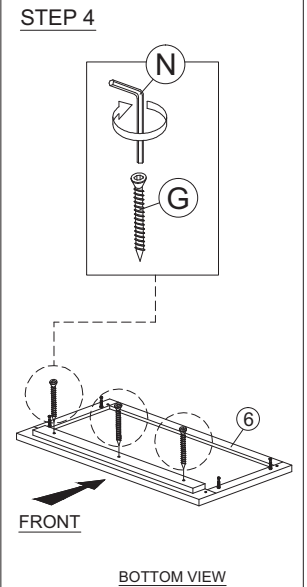

ASSEMBLY INSTRUCTION

MODEL : COD 5921-S5V - ELLA COMMODE 3 L/T / CHEST OF 3 DRAWERS

HARDWARE	A	B	C	D	E	F	G	H	H1	H2	I	J	J1	J2	K	L	M	N	O	O1	O2
	PLASTIC DOWEL M8X25MM 1X21	CB SCREW M3.5X12MM 1X36	CB SCREW M4X20MM 1X12	CB SCREW M4X25MM 1X10	CB SCREW M4X35MM 1X30	CSK CAP M6X40MM 1X6	CSK CAP M6X50MM 1X3	HANDLE FZ 23187 (128MM) - METAL 1X3	HANDLE SCREW M4X40MM 1X6	HANDLE SCREW M4X40MM 1X6	ABS DRAWER PIN (15MM) 1X6	DRAWER SLIDE 14" 3 SETS	DRAWER SLIDE 14" 3 SETS	CAP 1X6	POWER NAIL 6/8 1X74	PLASTIC PIN 1X4	ALLEN KEY 1X1	MINIFIX 5654 9 SETS	MINIFIX 5654 9 SETS		

Part List

STEP 1

STEP 2

STEP 3

STEP 4

STEP 5

STEP 6

STEP 7