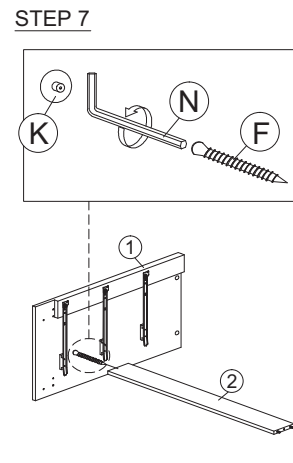

ASSEMBLY INSTRUCTION

MODEL : COD 5921-S5V - ELLA COMMODE 3 L/T / CHEST OF 3 DRAWERS

HARDWARE	A	B	C	D	E	F	G	H	H1	H2	I	J	J1	J2	K	L	M	N	O	O1	O2
	PLASTIC DOWEL M8X25MM 1X21	CB SCREW M3.5X12MM 1X36	CB SCREW M4X20MM 1X12	CB SCREW M4X25MM 1X10	CB SCREW M4X35MM 1X30	CSK CAP M6X40MM 1X6	CSK CAP M6X50MM 1X3	HANDLE FZ 23187 (128MM) - METAL 1X3	HANDLE SCREW M4X40MM 1X6	HANDLE SCREW M4X40MM 1X6	ABS DRAWER PIN (15MM) 1X6	DRAWER SLIDE 14" 3 SETS	DRAWER SLIDE 14" 3 SETS	CAP 1X6	POWER NAIL 6/8 1X74	PLASTIC PIN 1X4	ALLEN KEY 1X1	MINIFIX 5654 9 SETS	MINIFIX 5654 9 SETS		

Part List

STEP 1

STEP 2

STEP 3

STEP 4

STEP 5

STEP 6

STEP 7

DO NOT USE KNIFE

ASSEMBLY INSTRUCTION

MODEL : COD 5921-S5V - ELLA COMMODE 3 L/T / CHEST OF 3 DRAWERS

STEP 11

STEP 12

STEP 13

STEP 14

STEP 15