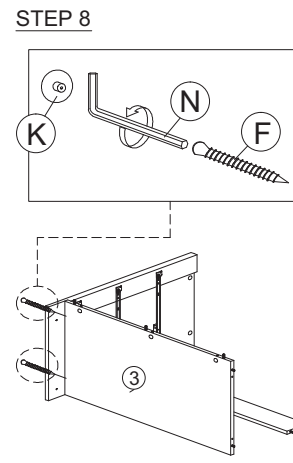

ASSEMBLY INSTRUCTION

MODEL : COD 5921-S5V - ELLA COMMODE 3 L/T / CHEST OF 3 DRAWERS

HARDWARE	A	B	C	D	E	F	G	H	H1	H2	I	J	J1	J2	K	L	M	N	O	O1	O2
	PLASTIC DOWEL M8X25MM 1X21	CB SCREW M3.5X12MM 1X36	CB SCREW M4X20MM 1X12	CB SCREW M4X25MM 1X10	CB SCREW M4X35MM 1X30	CSK CAP M6X40MM 1X6	CSK CAP M6X50MM 1X3	HANDLE FZ 23187 (128MM) - METAL 1X3	HANDLE SCREW M4X40MM 1X6	HANDLE SCREW M4X40MM 1X6	ABS DRAWER PIN (15MM) 1X6	DRAWER SLIDE 14" 3 SETS	DRAWER SLIDE 14" 3 SETS	CAP 1X6	POWER NAIL 6/8 1X74	PLASTIC PIN 1X4	ALLEN KEY 1X1	MINIFIX 5654 9 SETS	MINIFIX 5654 9 SETS		

Part List

STEP 1

STEP 2

STEP 3

STEP 4

STEP 5

STEP 6

STEP 7

STEP 8

STEP 9

STEP 10