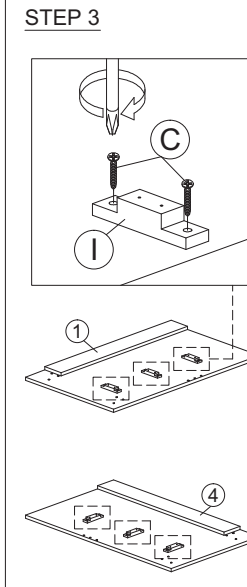

ASSEMBLY INSTRUCTION

MODEL : COD 5921-S5V - ELLA COMMODE 3 L/T / CHEST OF 3 DRAWERS

HARDWARE	A	B	C	D	E	F	G	H	H1	H2	I	J	J1	J2	K	L	M	N	O	O1	O2
	PLASTIC DOWEL M8X25MM 1X21	CB SCREW M3.5X12MM 1X36	CB SCREW M4X20MM 1X12	CB SCREW M4X25MM 1X10	CB SCREW M4X35MM 1X30	CSK CAP M6X40MM 1X6	CSK CAP M6X50MM 1X3	HANDLE FZ 23187 (128MM) - METAL 1X3	HANDLE SCREW M4X40MM 1X6	HANDLE SCREW M4X40MM 1X6	ABS DRAWER PIN (15MM) 1X6	DRAWER SLIDE 14" 3 SETS	DRAWER SLIDE 14" 3 SETS	CAP 1X6	POWER NAIL 6/8 1X74	PLASTIC PIN 1X4	ALLEN KEY 1X1	MINIFIX 5654 9 SETS	MINIFIX 5654 9 SETS		

Part List

STEP 1

STEP 2

STEP 3

STEP 4

STEP 5

STEP 6

STEP 7

DO NOT USE KNIFE

ASSEMBLY INSTRUCTION

MODEL : COD 5921-S5V - ELLA COMMODE 3 L/T / CHEST OF 3 DRAWERS

STEP 11

STEP 12

STEP 13

STEP 14

STEP 15