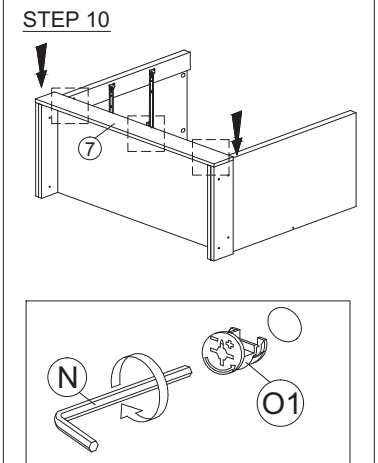

ASSEMBLY INSTRUCTION

MODEL : COD 5921-S5V - ELLA COMMODE 3 L/T / CHEST OF 3 DRAWERS

HARDWARE	A	B	C	D	E	F	G	H	H1	H2	I	J	J1	J2	K	L	M	N	O	O1	O2
	PLASTIC DOWEL M8X25MM 1X21	CB SCREW M3.5X12MM 1X36	CB SCREW M4X20MM 1X12	CB SCREW M4X25MM 1X10	CB SCREW M4X35MM 1X30	CSK CAP M6X40MM 1X6	CSK CAP M6X50MM 1X3	HANDLE FZ 23187 (128MM) - METAL 1X3	HANDLE SCREW M4X40MM 1X6	HANDLE SCREW M4X40MM 1X6	ABS DRAWER PIN (15MM) 1X6	DRAWER SLIDE 14" 3 SETS	DRAWER SLIDE 14" 3 SETS	CAP 1X6	POWER NAIL 6/8 1X74	PLASTIC PIN 1X4	ALLEN KEY 1X1	MINIFIX 5654 9 SETS	MINIFIX 5654 9 SETS		

Part List

STEP 1

STEP 2

STEP 3

STEP 4

STEP 5

STEP 6

STEP 7

STEP 8

STEP 9

STEP 10