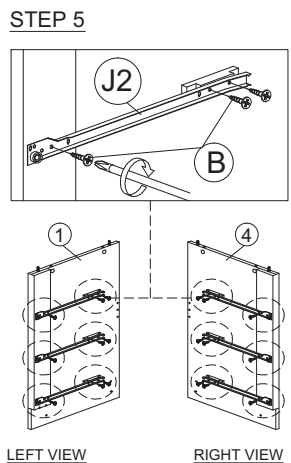

ASSEMBLY INSTRUCTION

MODEL : COD 5921-S5V - ELLA COMMODE 3 L/T / CHEST OF 3 DRAWERS

HARDWARE	A	B	C	D	E	F	G	H	H1	H2	I	J	J1	J2	K	L	M	N	O	O1	O2
	PLASTIC DOWEL M8X25MM 1X21	CB SCREW M3.5X12MM 1X36	CB SCREW M4X20MM 1X12	CB SCREW M4X25MM 1X10	CB SCREW M4X35MM 1X30	CSK CAP M6X40MM 1X6	CSK CAP M6X50MM 1X3	HANDLE FZ 23187 (128MM) - METAL 1X3	HANDLE SCREW M4X40MM 1X6	HANDLE SCREW M4X40MM 1X6	ABS DRAWER PIN (15MM) 1X6	DRAWER SLIDE 14" 3 SETS	DRAWER SLIDE 14" 3 SETS	CAP 1X6	POWER NAIL 6/8 1X74	PLASTIC PIN 1X4	ALLEN KEY 1X1	MINIFIX 5654 9 SETS	MINIFIX 5654 9 SETS		

Part List

STEP 1

STEP 2

STEP 3

STEP 4

STEP 5

STEP 6

STEP 7