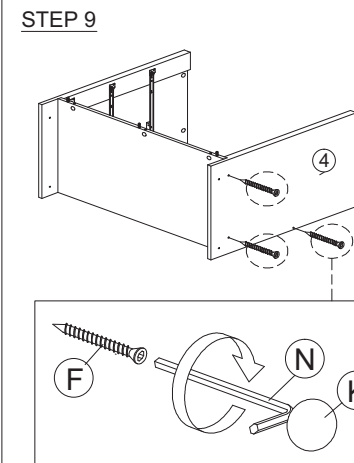

ASSEMBLY INSTRUCTION

MODEL : COD 5921-S5V - ELLA COMMODE 3 L/T / CHEST OF 3 DRAWERS

HARDWARE	A	B	C	D	E	F	G	H	H1	H2	I	J	J1	J2	K	L	M	N	O	O1	O2
	PLASTIC DOWEL M8X25MM 1X21	CB SCREW M3.5X12MM 1X36	CB SCREW M4X20MM 1X12	CB SCREW M4X25MM 1X10	CB SCREW M4X35MM 1X30	CSK CAP M6X40MM 1X6	CSK CAP M6X50MM 1X3	HANDLE FZ 23187 (128MM) - METAL 1X3	HANDLE SCREW M4X40MM 1X6	HANDLE SCREW M4X40MM 1X6	ABS DRAWER PIN (15MM) 1X6	DRAWER SLIDE 14" 3 SETS	DRAWER SLIDE 14" 3 SETS	CAP 1X6	POWER NAIL 6/8 1X74	PLASTIC PIN 1X4	ALLEN KEY 1X1	MINIFIX 5654 9 SETS	MINIFIX 5654 9 SETS		

Part List

STEP 1

STEP 2

STEP 3

STEP 4

STEP 5

STEP 6

STEP 7

STEP 8

STEP 9

STEP 10