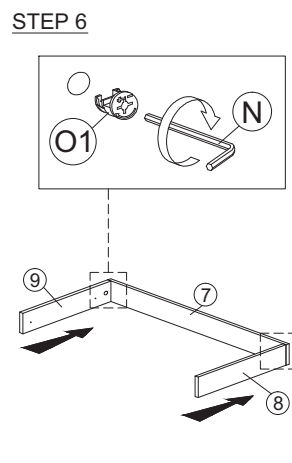

ASSEMBLY INSTRUCTION

MODEL : COD 5921-S5V - ELLA COMMODE 3 L/T / CHEST OF 3 DRAWERS

HARDWARE	A	B	C	D	E	F	G	H	H1	H2	I	J	J1	J2	K	L	M	N	O	O1	O2
	PLASTIC DOWEL M8X25MM 1X21	CB SCREW M3.5X12MM 1X36	CB SCREW M4X20MM 1X12	CB SCREW M4X25MM 1X10	CB SCREW M4X35MM 1X30	CSK CAP M6X40MM 1X6	CSK CAP M6X50MM 1X3	HANDLE FZ 23187 (128MM) - METAL 1X3	HANDLE SCREW M4X40MM 1X6	HANDLE SCREW M4X40MM 1X6	ABS DRAWER PIN (15MM) 1X6	DRAWER SLIDE 14" 3 SETS	DRAWER SLIDE 14" 3 SETS	CAP 1X6	POWER NAIL 6/8 1X74	PLASTIC PIN 1X4	ALLEN KEY 1X1	MINIFIX 5654 9 SETS	MINIFIX 5654 9 SETS		

Part List

STEP 1

STEP 2

STEP 3

STEP 4

STEP 5

STEP 6

STEP 7

DO NOT USE KNIFE

ASSEMBLY INSTRUCTION

MODEL : COD 5921-S5V - ELLA COMMODE 3 L/T / CHEST OF 3 DRAWERS

STEP 11

STEP 12

STEP 13

STEP 14

STEP 15