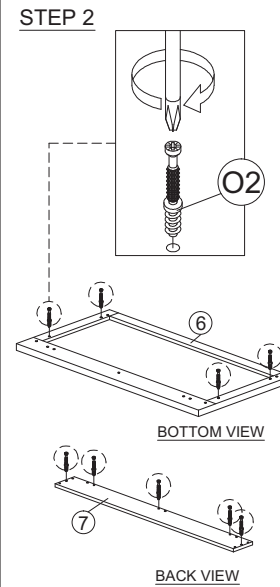

ASSEMBLY INSTRUCTION

MODEL : COD 5921-S5V - ELLA COMMODE 3 L/T / CHEST OF 3 DRAWERS

HARDWARE	A	B	C	D	E	F	G	H	H1	H2	I	J	J1	J2	K	L	M	N	O	O1	O2
	PLASTIC DOWEL M8X25MM 1X21	CB SCREW M3.5X12MM 1X36	CB SCREW M4X20MM 1X12	CB SCREW M4X25MM 1X10	CB SCREW M4X35MM 1X30	CSK CAP M6X40MM 1X6	CSK CAP M6X50MM 1X3	HANDLE FZ 23187 (128MM) - METAL 1X3	HANDLE SCREW M4X40MM 1X6	HANDLE SCREW M4X40MM 1X6	ABS DRAWER PIN (15MM) 1X6	DRAWER SLIDE 14" 3 SETS	DRAWER SLIDE 14" 3 SETS	CAP 1X6	POWER NAIL 6/8 1X74	PLASTIC PIN 1X4	ALLEN KEY 1X1	MINIFIX 5654 9 SETS	MINIFIX 5654 9 SETS		

Part List

STEP 1

STEP 2

STEP 3

STEP 4

STEP 5

STEP 6

STEP 7

DO NOT USE KNIFE

ASSEMBLY INSTRUCTION

MODEL : COD 5921-S5V - ELLA COMMODE 3 L/T / CHEST OF 3 DRAWERS

STEP 11

STEP 12

STEP 13

STEP 14

STEP 15