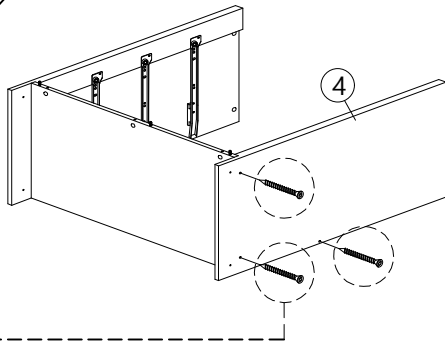

STEP 8

F CSK CAP M6X40 3 pcs	K CAP 3 pcs	N ALLEN KEY 1 pc

STEP 9

O2 MINIFIX 5654 (HOUSING) 3 pcs	N ALLEN KEY 1 pc

STEP 10

D CB SCREW M4X25 4 pcs

STEP 11

M PLASTIC PIN 4 pcs

STEP 12

K CAP 4 pcs	N ALLEN KEY 1 pc	O2 MINIFIX 5654 (HOUSING) 4 pcs

STEP 13

L POWER NAIL 5/8" 60 pcs