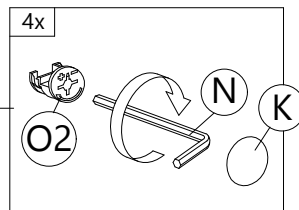

STEP 10

D CB SCREW M4X25 4 pcs
--

STEP 11

M PLASTIC PIN 4 pcs

STEP 12

K CAP 4 pcs	N ALLEN KEY 1 pc	O2 MINIFIX 5654 (HOUSING) 4 pcs
------------------------------	-----------------------------------	---

STEP 13

L POWER NAIL 5/8" 60 pcs
--

STEP 14

D	E
	
CB SCREW M4X25	CB SCREW M4X35
8 pcs	32 pcs

STEP 15

B	E	H1	H2	J2	L
					
CB SCREW M3.5X12	CB SCREW M4X35	HANDLE RA01835 (COOPER) - METAL	HANDLE SCREW M4X38	DRAWER SLIDE 14"	POWER NAIL 5/8"
24 pcs	8 pcs	4 pcs	4 pcs	8 pcs	40 pcs