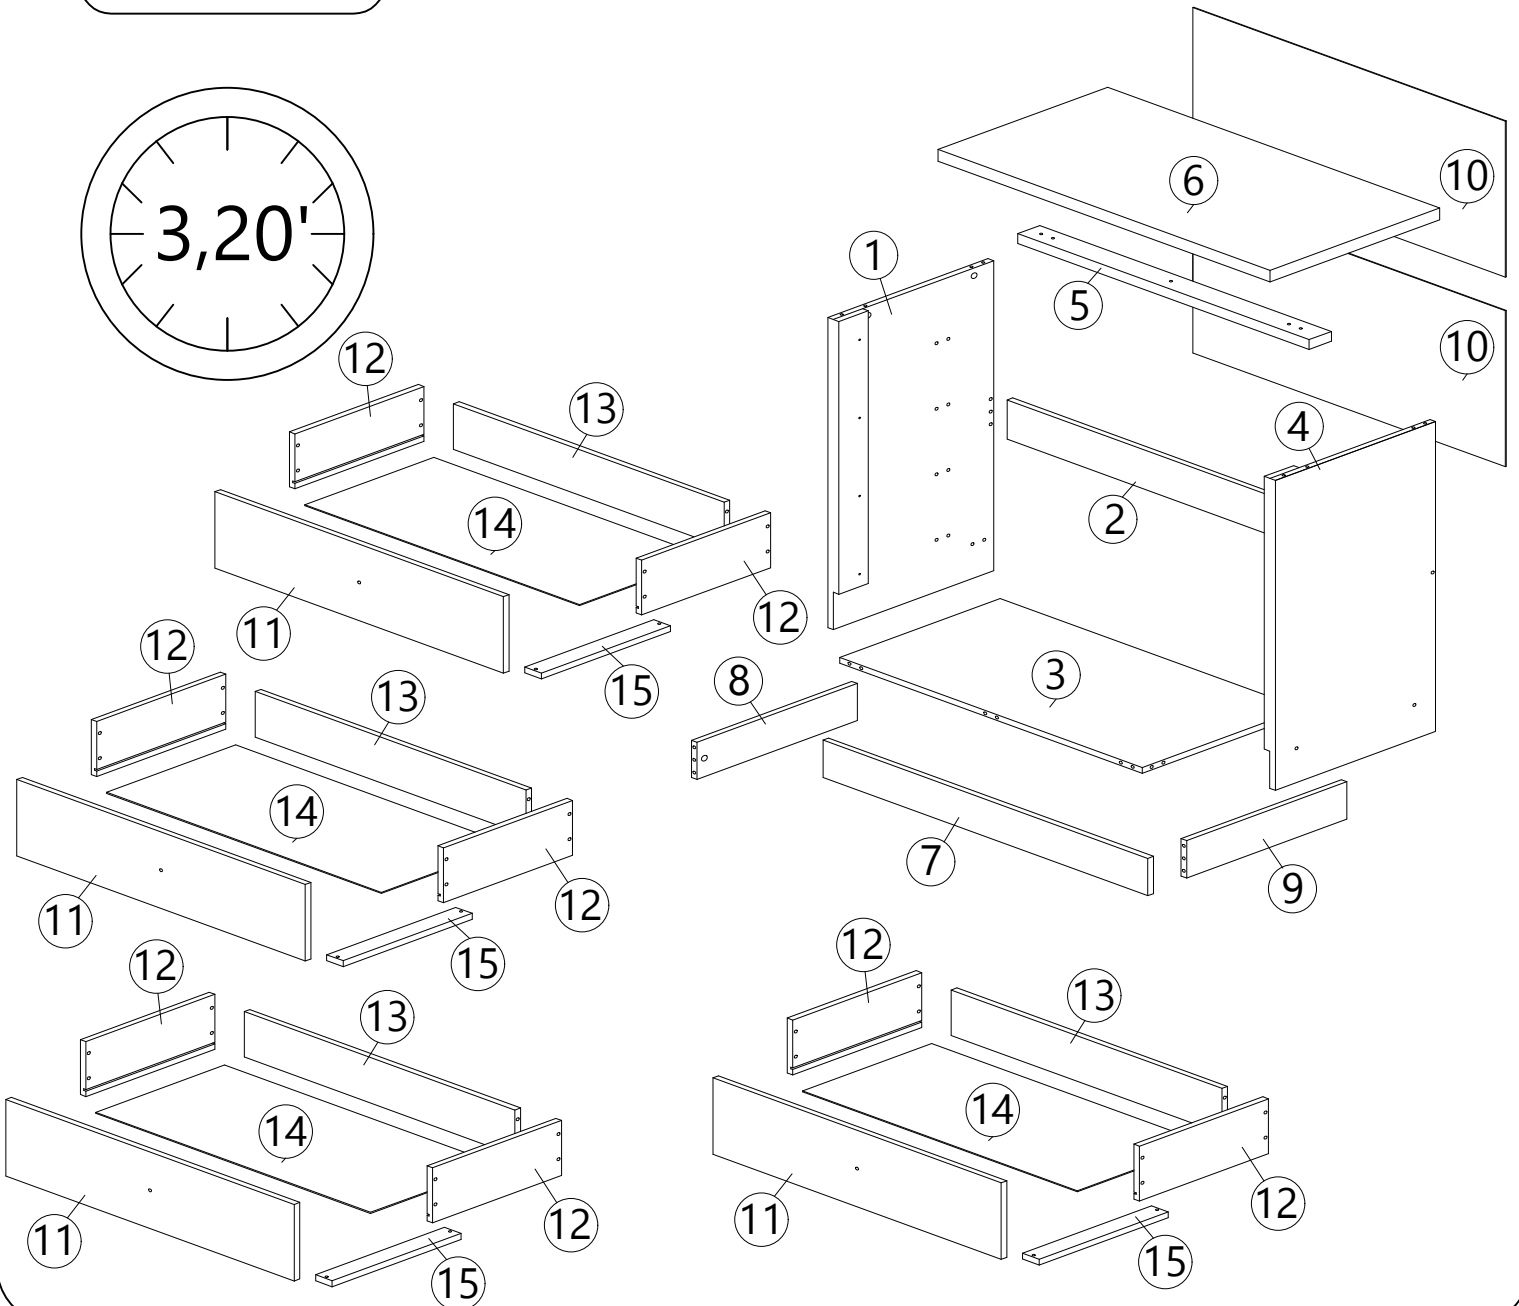

COD 59001-E1-S5V