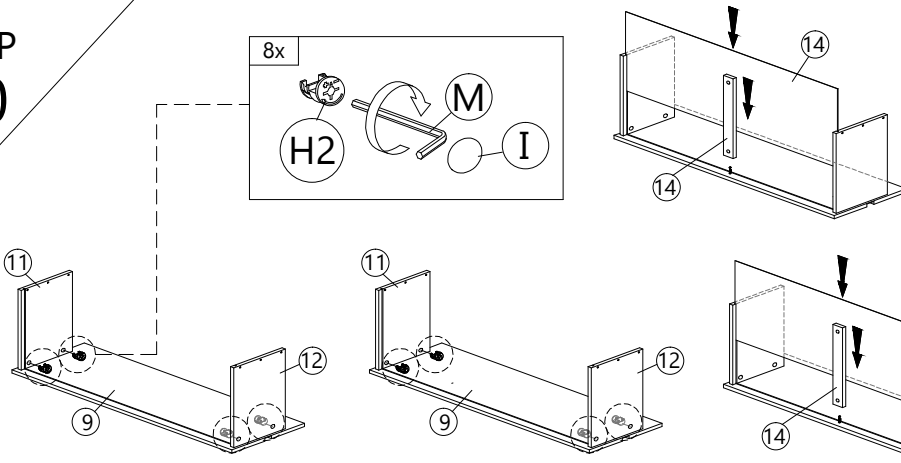

STEP 10

H2	I	M
MINIFIX 5654 (HOUSING) 8 pcs	CAP 8 pcs	ALLEN KEY 1 pc