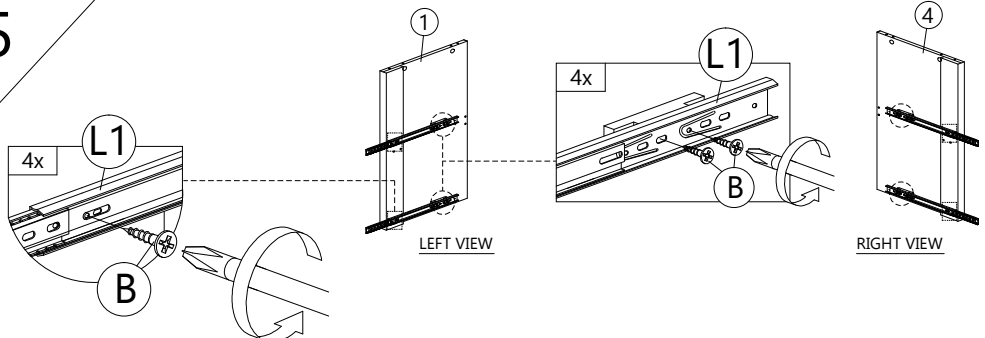

G  CSK CAP M6X50 4 pcs	I  CAP 4 pcs	M  ALLEN KEY 1 pc
---	---	--

STEP 4

LEFT VIEW RIGHT VIEW

C  CB SCREW M3.5X20 8 pcs	J  ABS DRAWER (15MM) 4 pcs
--	---

STEP 5

LEFT VIEW RIGHT VIEW

B  CB SCREW M3.5X12 12 pcs	L1  FULL EXTENSION 14" 4 pcs
---	---

STEP 6

F	I	M
		
40MM CSK CAP M6X40 2 pcs	CAP 2 pcs	ALLEN KEY 1 pc

STEP 7

G	M
	
50MM CSK CAP M6X50 4 pcs	ALLEN KEY 1 pc

STEP 8

D	K
	
25MM CB SCREW M4X25 4 pcs	C163 PVC ROUND LEG 4 pcs

STEP 9

H2	I	M
		
MINIFIX 5654 (HOUSING) 4 pcs	CAP 4 pcs	ALLEN KEY 1 pc