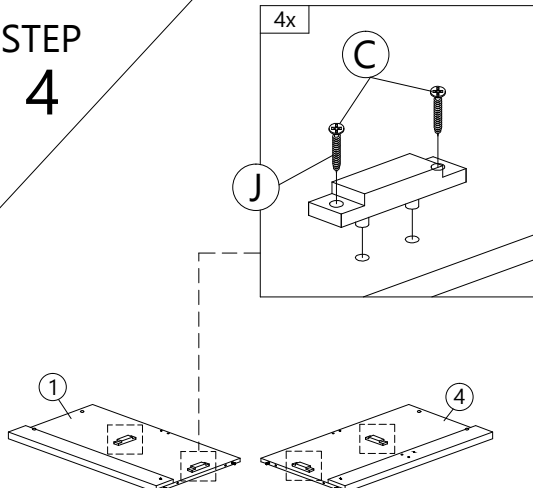

STEP 1

A

 PLASTIC DOWEL M8X25
 26 pcs

STEP 2

H1

 MINIFIX 5654 (SCREW)
 16 pcs

STEP 3

BOTTOM VIEW

G  CSK CAP M6X50 4 pcs	I  CAP 4 pcs	M  ALLEN KEY 1 pc
---	---	--

STEP 4

LEFT VIEW RIGHT VIEW

C  CB SCREW M3.5X20 8 pcs	J  ABS DRAWER (15MM) 4 pcs
--	---

STEP 5

LEFT VIEW RIGHT VIEW

B  CB SCREW M3.5X12 12 pcs	L1  FULL EXTENSION 14" 4 pcs
---	---