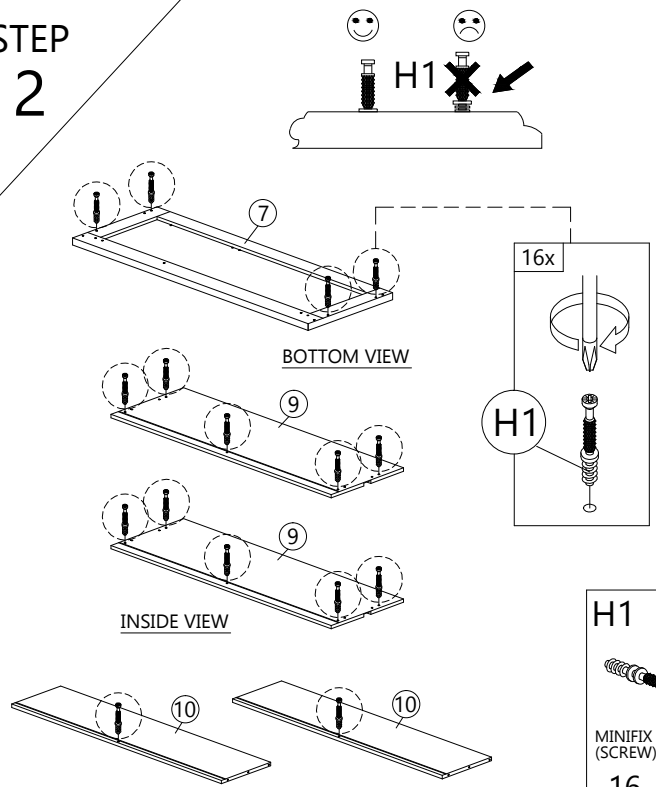

STEP 2

H1

MINIFIX 5654 (SCREW)
16 pcs