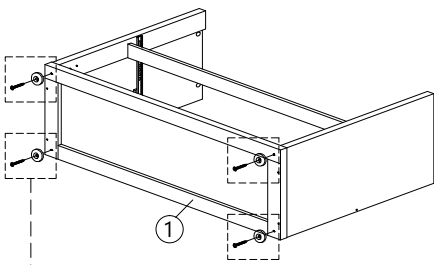

STEP 6

F	I	M
		
40MM CSK CAP M6X40 2 pcs	CAP 2 pcs	ALLEN KEY 1 pc

STEP 7

G	M
	
50MM CSK CAP M6X50 4 pcs	ALLEN KEY 1 pc

STEP 8

D	K
	
25MM CB SCREW M4X25 4 pcs	C163 PVC ROUND LEG 4 pcs

STEP 9

H2	I	M
		
MINIFIX 5654 (HOUSING) 4 pcs	CAP 4 pcs	ALLEN KEY 1 pc