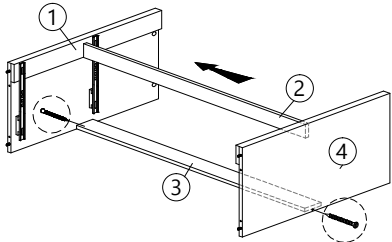

STEP 6

F	I	M
40MM CSK CAP M6X40 2 pcs	CAP 2 pcs	ALLEN KEY 1 pc