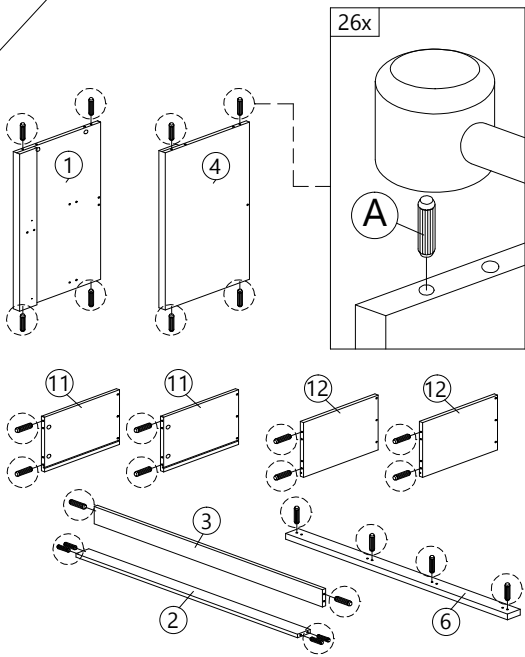

STEP 1

A

PLASTIC DOWEL M8X25
26 pcs