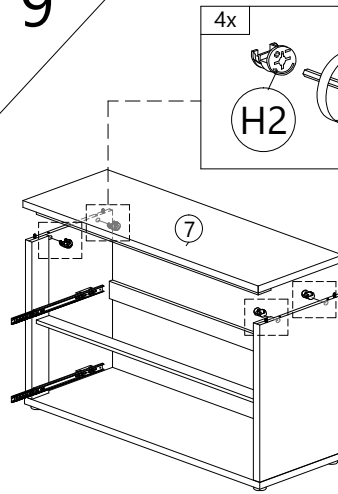

STEP 6

F	I	M
		
40MM CSK CAP M6X40 2 pcs	CAP 2 pcs	ALLEN KEY 1 pc

STEP 7

G	M
	
50MM CSK CAP M6X50 4 pcs	ALLEN KEY 1 pc

STEP 8

D	K
	
25MM CB SCREW M4X25 4 pcs	C163 PVC ROUND LEG 4 pcs

STEP 9

H2	I	M
		
MINIFIX 5654 (HOUSING) 4 pcs	CAP 4 pcs	ALLEN KEY 1 pc