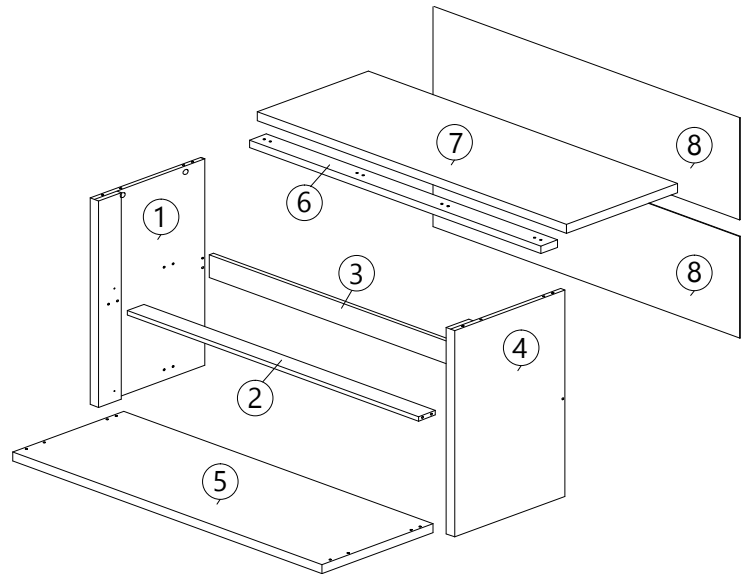

COD 5969FE-S5V