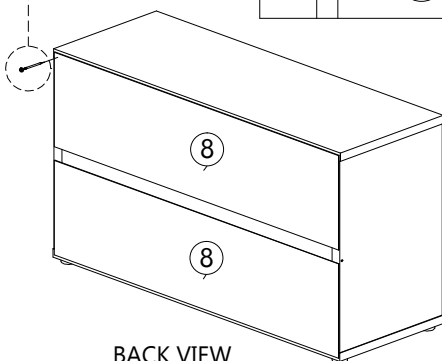

 ALLEN KEY
 1 pc

STEP 13

B
 12MM
 CB SCREW
 M3.5X12
 8 pcs

L2

 FULL EXTENSION 14"
 4 pcs

STEP 14

BACK VIEW

N