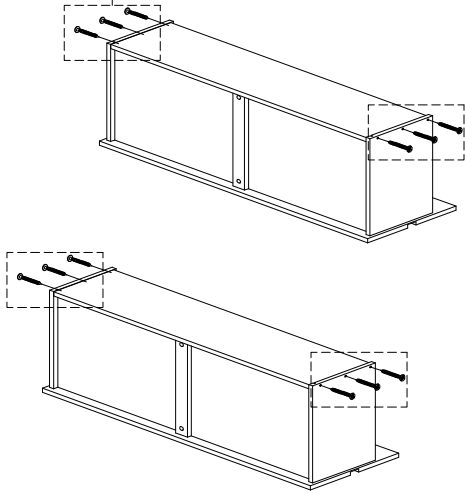

STEP 11

E
35MM
CB SCREW
M4X35
12 pcs

STEP 12

H2

MINIFIX 5654
(HOUSING)
4 pcs

M

ALLEN KEY
1 pc

STEP 13

B
12MM
CB SCREW
M3.5X12
8 pcs

L2

FULL EXTENSION 14"
4 pcs

STEP 14

N

POWER
NAIL 5/16"
44 pcs

STEP 15