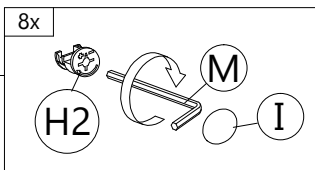

STEP 10

H2	I	M
MINIFIX 5654 (HOUSING) 8 pcs	CAP 8 pcs	ALLEN KEY 1 pc