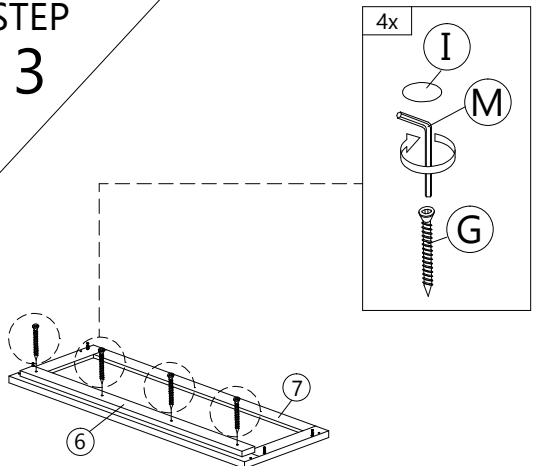

STEP 1

A

 PLASTIC DOWEL M8X25
 26 pcs

STEP 2

H1

 MINIFIX 5654 (SCREW)
 16 pcs

STEP 3

BOTTOM VIEW

G  CSK CAP M6X50 4 pcs	I  CAP 4 pcs	M  ALLEN KEY 1 pc
---	---	--

STEP 4

LEFT VIEW RIGHT VIEW

C  CB SCREW M3.5X20 8 pcs	J  ABS DRAWER (15MM) 4 pcs
--	---

STEP 5

LEFT VIEW RIGHT VIEW

B  CB SCREW M3.5X12 12 pcs	L1  FULL EXTENSION 14" 4 pcs
---	---