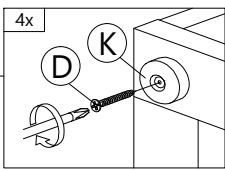

G  CSK CAP M6X50 4 pcs	I  CAP 4 pcs	M  ALLEN KEY 1 pc
---	---	--

STEP 4

LEFT VIEW RIGHT VIEW

C  CB SCREW M3.5X20 8 pcs	J  ABS DRAWER (15MM) 4 pcs
--	---

STEP 5

LEFT VIEW RIGHT VIEW

B  CB SCREW M3.5X12 12 pcs	L1  FULL EXTENSION 14" 4 pcs
---	---

STEP 6

F	I	M
		
40MM CSK CAP M6X40 2 pcs	CAP 2 pcs	ALLEN KEY 1 pc

STEP 7

G	M
	
50MM CSK CAP M6X50 4 pcs	ALLEN KEY 1 pc

STEP 8

D	K
	
25MM CB SCREW M4X25 4 pcs	C163 PVC ROUND LEG 4 pcs

STEP 9

H2	I	M
		
MINIFIX 5654 (HOUSING) 4 pcs	CAP 4 pcs	ALLEN KEY 1 pc

STEP 10

H2	I	M
		
MINIFIX 5654 (HOUSING) 8 pcs	CAP 8 pcs	ALLEN KEY 1 pc

STEP 11

E
 35MM
 CB SCREW
 M4X35
 12 pcs

STEP 12

H2

 MINIFIX 5654
 (HOUSING)
 4 pcs

M

 ALLEN KEY
 1 pc

STEP 13

B
 12MM
 CB SCREW
 M3.5X12
 8 pcs

L2

 FULL EXTENSION 14"
 4 pcs

STEP 14

BACK VIEW

N