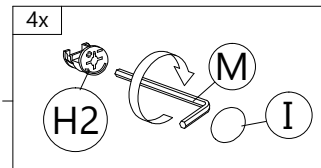

STEP 6

F	I	M
		
40MM CSK CAP M6X40 2 pcs	CAP 2 pcs	ALLEN KEY 1 pc

STEP 7

G	M
	
50MM CSK CAP M6X50 4 pcs	ALLEN KEY 1 pc

STEP 8

D	K
	
25MM CB SCREW M4X25 4 pcs	C163 PVC ROUND LEG 4 pcs

STEP 9

H2	I	M
		
MINIFIX 5654 (HOUSING) 4 pcs	CAP 4 pcs	ALLEN KEY 1 pc