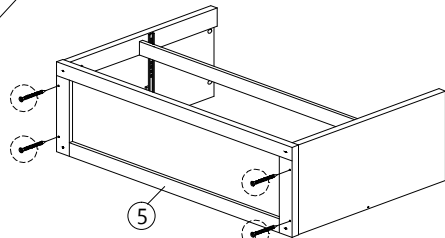

STEP 7

G	M
50MM CSK CAP M6X50 4 pcs	ALLEN KEY 1 pc