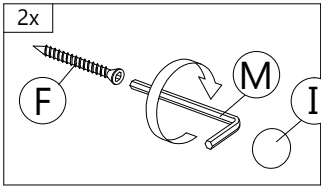

G  CSK CAP M6X50 4 pcs	I  CAP 4 pcs	M  ALLEN KEY 1 pc
---	---	--

STEP 4

LEFT VIEW RIGHT VIEW

C  CB SCREW M3.5X20 8 pcs	J  ABS DRAWER (15MM) 4 pcs
--	---

STEP 5

LEFT VIEW RIGHT VIEW

B  CB SCREW M3.5X12 12 pcs	L1  FULL EXTENSION 14" 4 pcs
---	---

STEP 6

F	I	M
		
40MM CSK CAP M6X40 2 pcs	CAP 2 pcs	ALLEN KEY 1 pc

STEP 7

G	M
	
50MM CSK CAP M6X50 4 pcs	ALLEN KEY 1 pc

STEP 8

D	K
	
25MM CB SCREW M4X25 4 pcs	C163 PVC ROUND LEG 4 pcs

STEP 9

H2	I	M
		
MINIFIX 5654 (HOUSING) 4 pcs	CAP 4 pcs	ALLEN KEY 1 pc