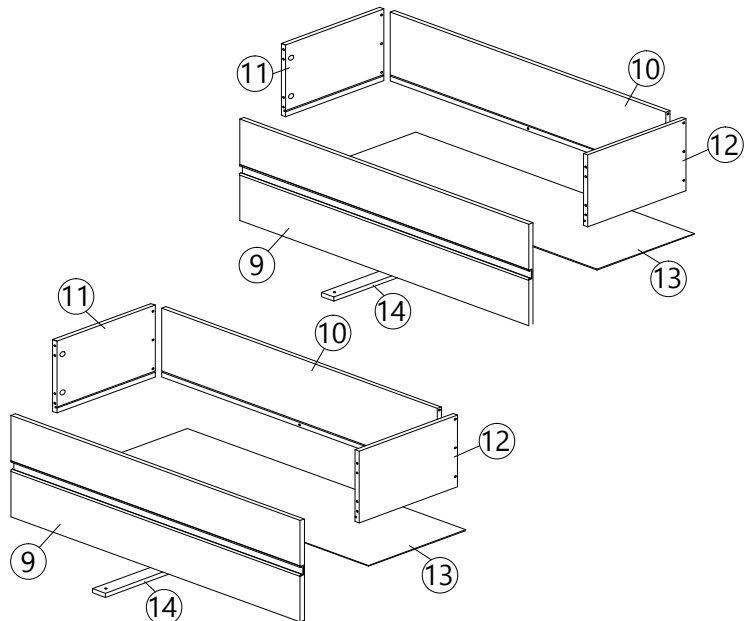

COD 5969FE-S5V