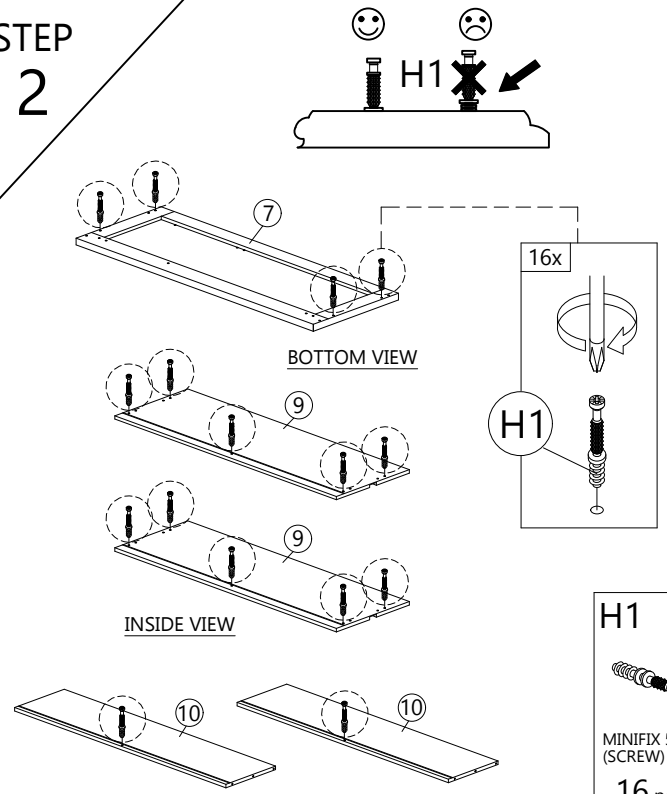

STEP 2

H1

MINIFIX 5654 (SCREW)
16 pcs