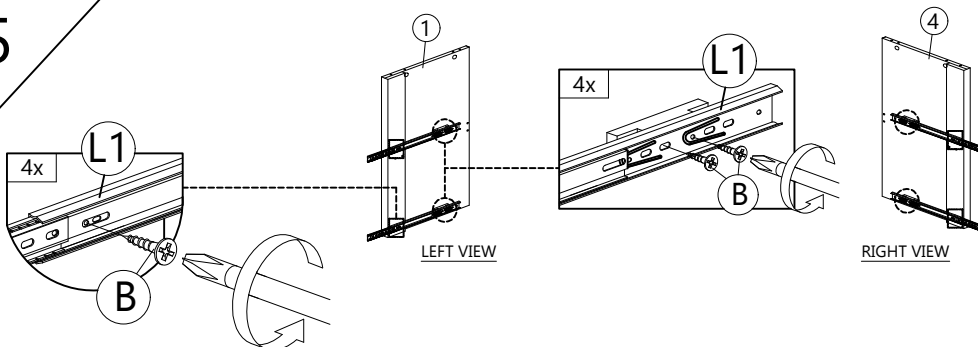

# STEP 4

LEFT VIEW

RIGHT VIEW

<b>C</b>  CB SCREW M3.5X20 8 pcs	<b>J</b>  ABS DRAWER (15MM) 4 pcs
--	---

# STEP 5

LEFT VIEW

RIGHT VIEW

<b>B</b>  CB SCREW M3.5X12 12 pcs	<b>L1</b>  FULL EXTENSION 14" 4 pcs
---	---