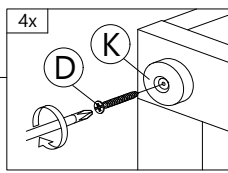

STEP 8

D	K
25MM CB SCREW M4X25 4 pcs	C163 PVC ROUND LEG 4 pcs