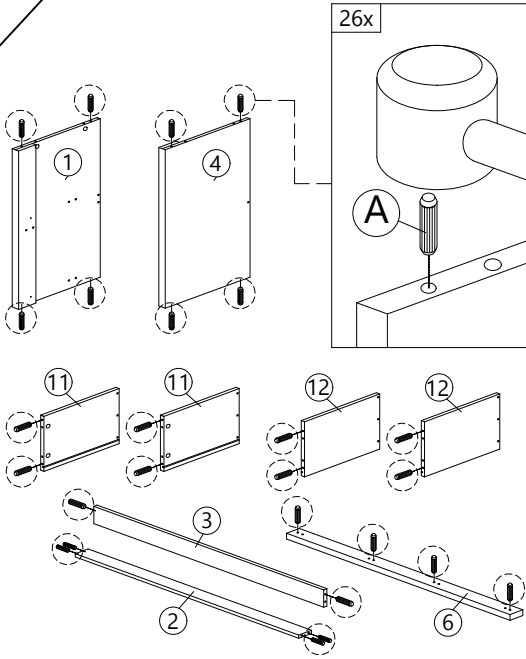

STEP 1

A

PLASTIC DOWEL M8X25
26 pcs