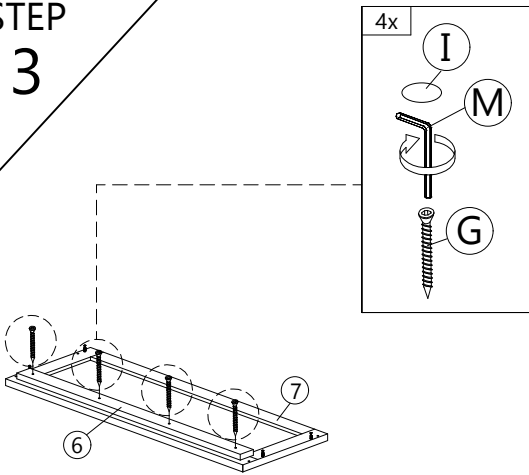

STEP 3

BOTTOM VIEW

G CSK CAP M6X50 4 pcs	I CAP 4 pcs	M ALLEN KEY 1 pc