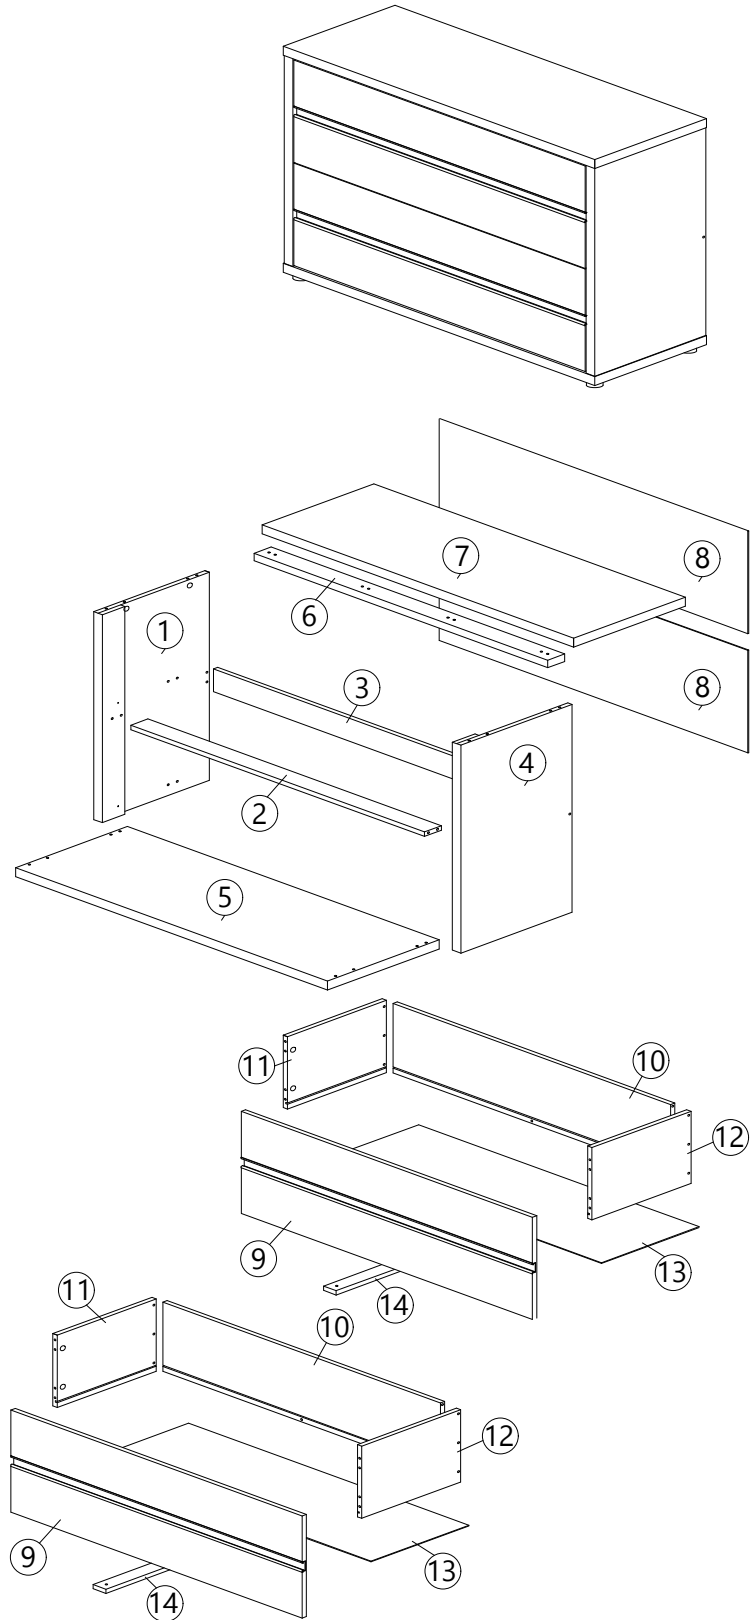

COD 59000FE-FO-E1-S5V