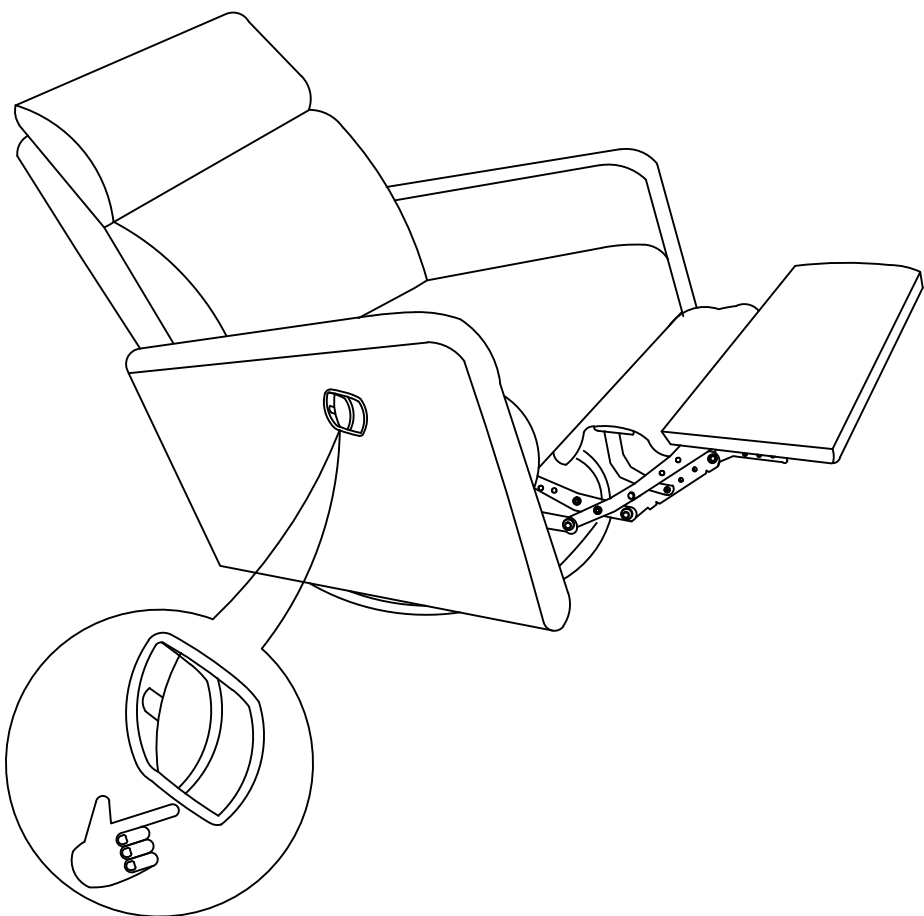

Mikkeli

	SKETCH	QTY	Dimension
A		1 PC	680X560X255mm
B		1 PC	670X730X605mm

A

B

1

2

3

4