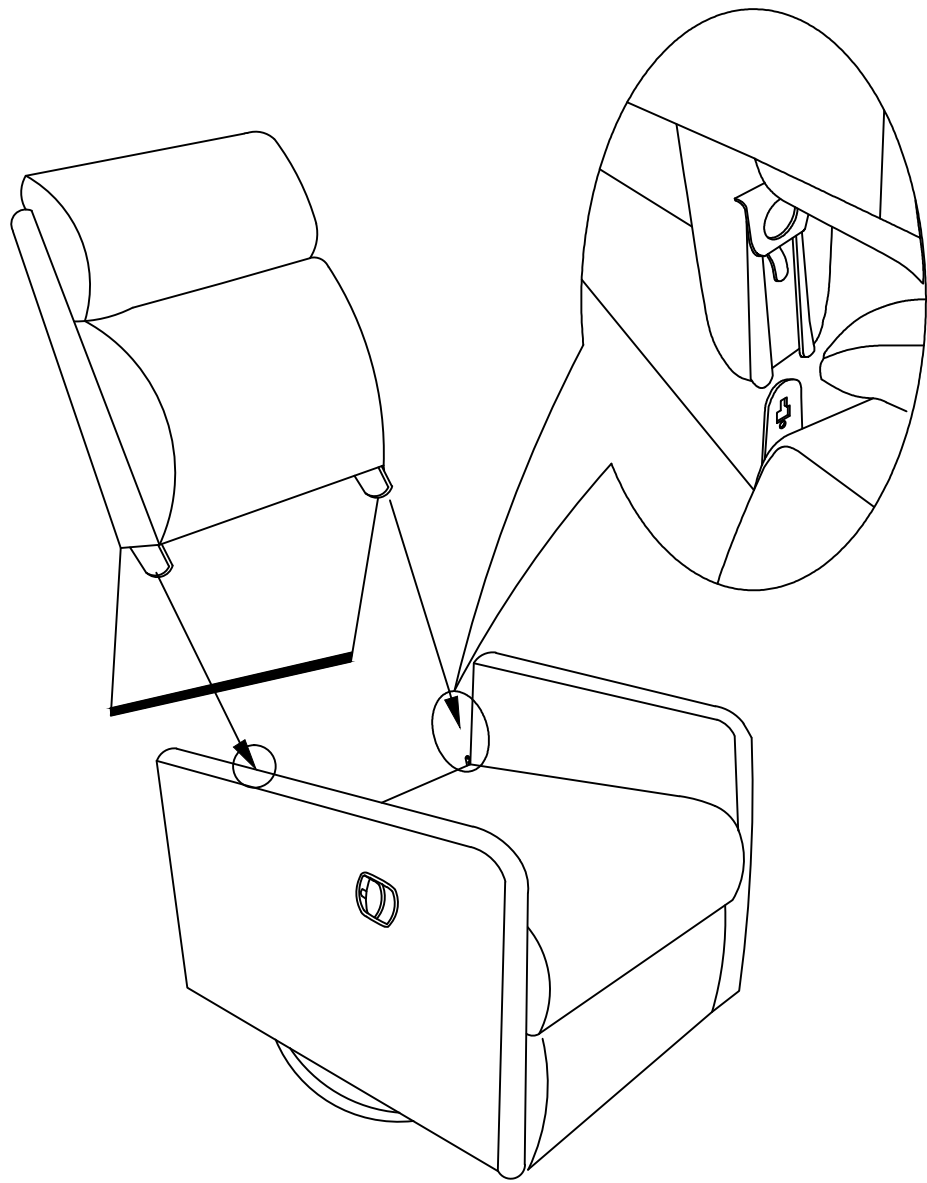

Mikkeli

	SKETCH	QTY	Dimension
A		1 PC	680X560X255mm
B		1 PC	670X730X605mm

A

B

1

2

3

4