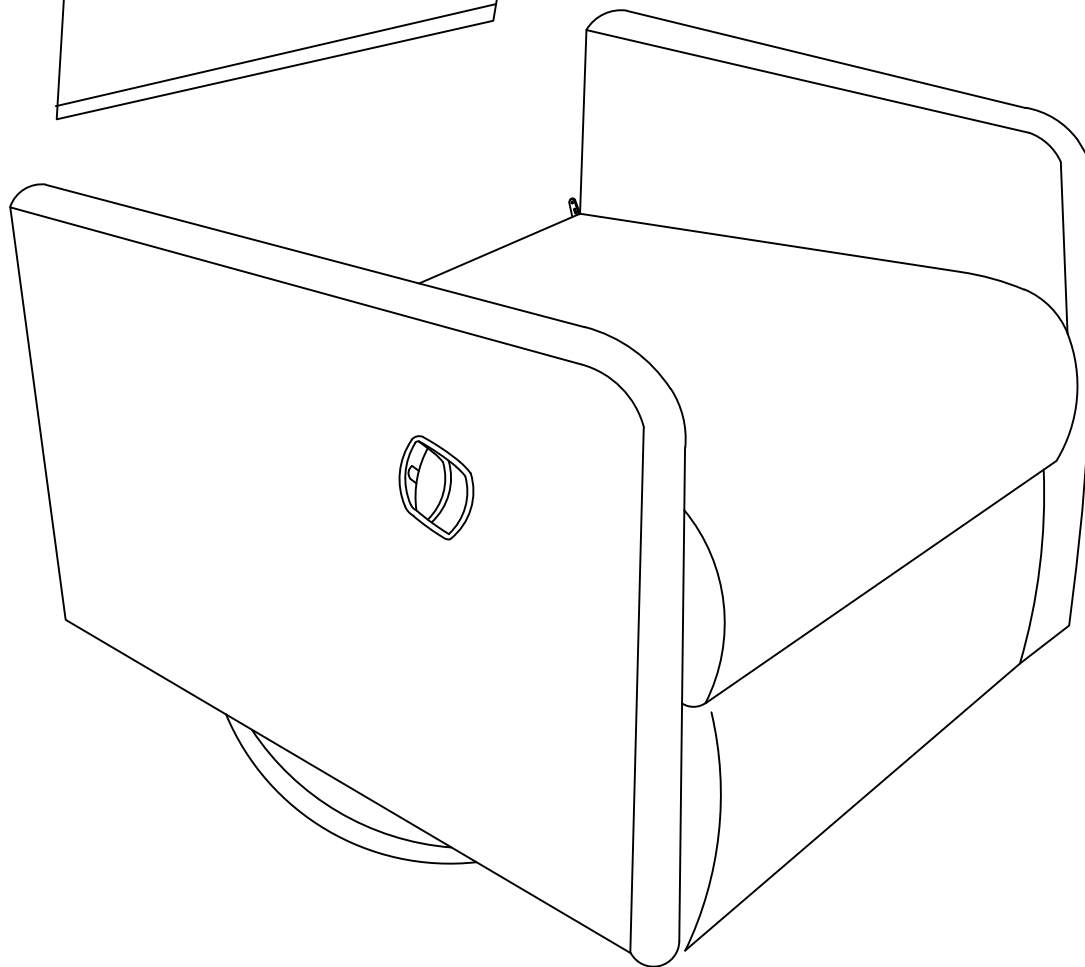

Mikkeli

	SKETCH	QTY	Dimension
A		1 PC	680X560X255mm
B		1 PC	670X730X605mm

A

B

1

2

3

4