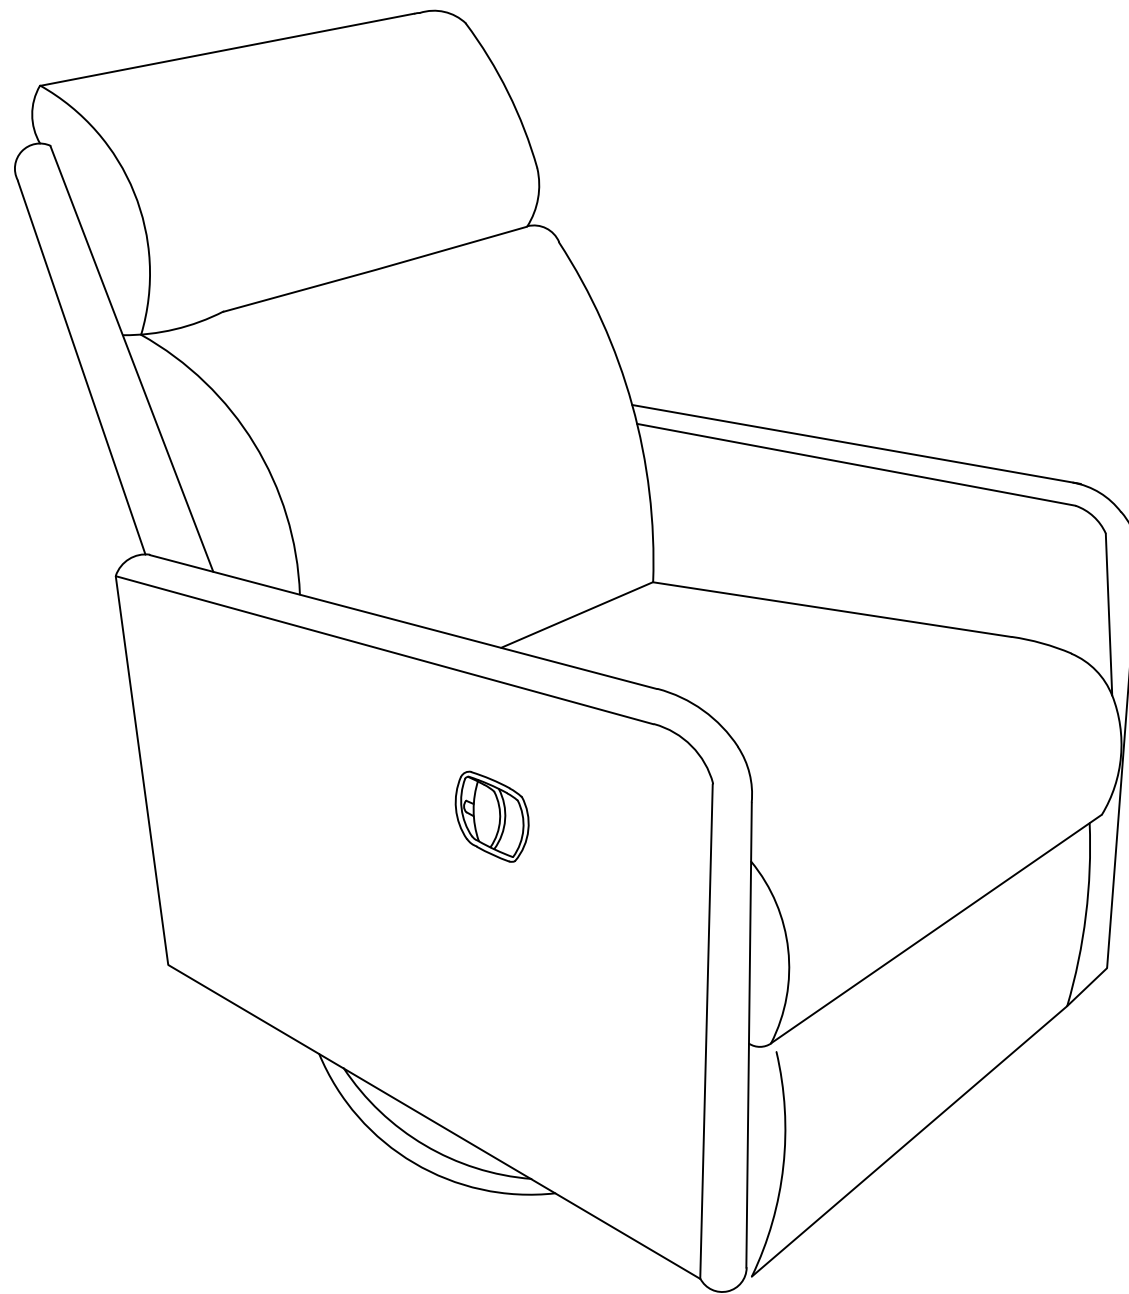

Mikkeli

	SKETCH	QTY	Dimension
A		1 PC	680X560X255mm
B		1 PC	670X730X605mm

A

B

1

2

3

4