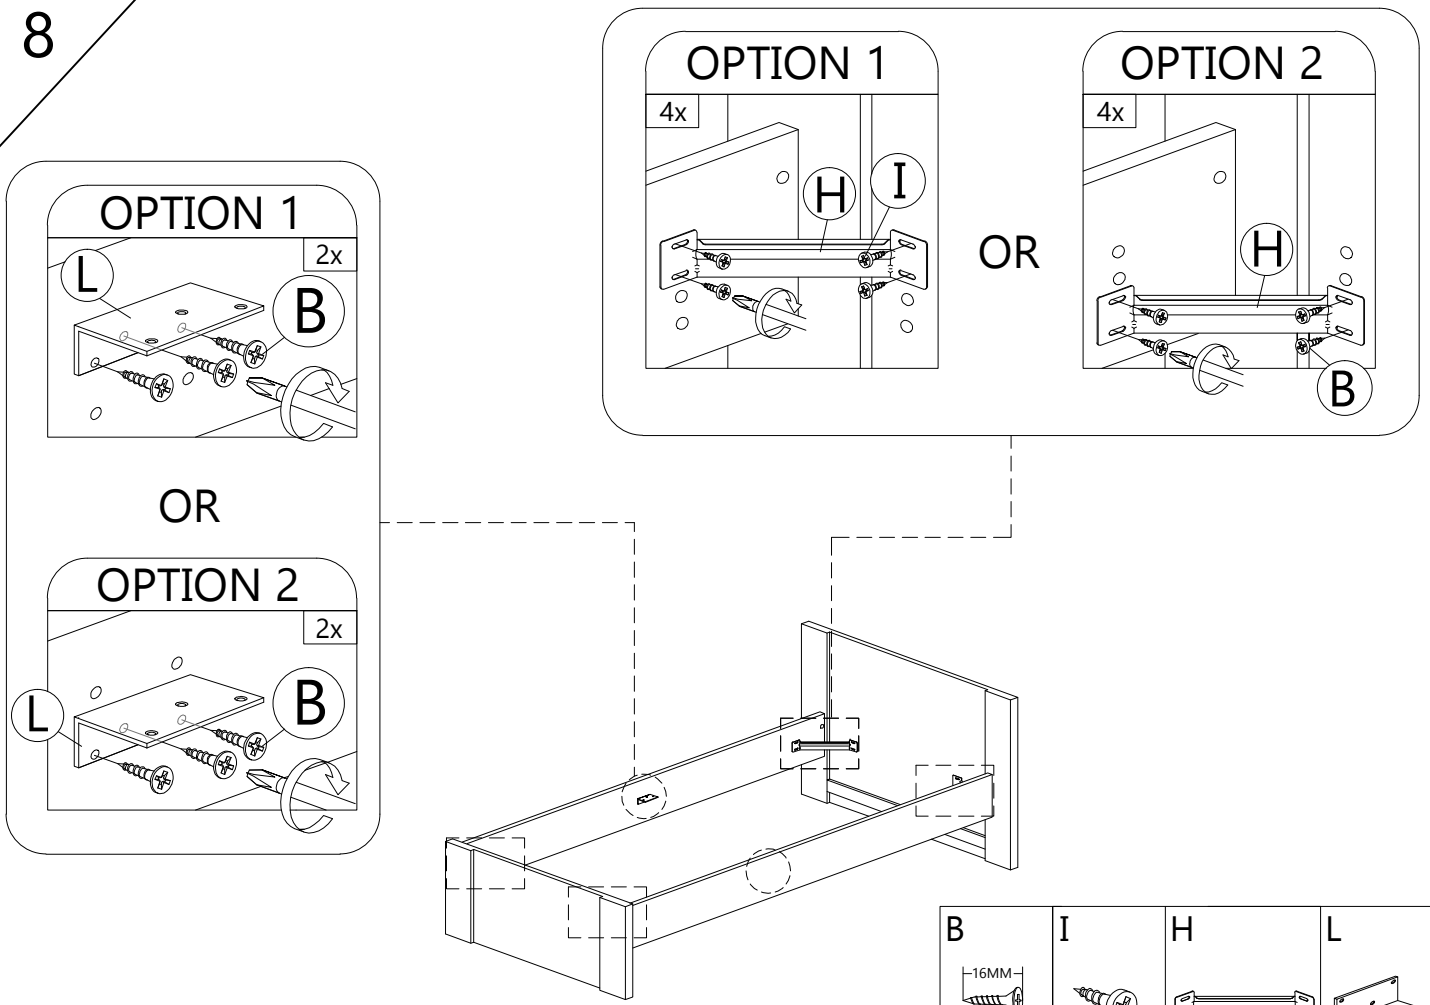

STEP 8

B CB SCREW M3.5X16 6 pcs	I SCREW M8X12 16 pcs	H RECTANGULAR BED BRACKET 4 pcs	L 3x3 BRACKET 2 pcs