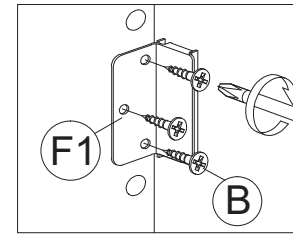

ASSEMBLY INSTRUCTION

MODEL : BED 27-5579C-S5V - ELLA BED - LIT 140 / BED 140

HARDWARE	A	B	C	D	E	F	F1	F2	F3	G	G1	G2	H	I	J	K
	PLASTIC DOWEL 8X25 1X16	CB SCREW M3.5X16 1X14	JCBC BOLT M6X60 1X4	BARREL NUT 1X4	PLASTIC PIN 1X10	703 SCREW BED HINGES 2 SETS				MINIFIX 5654 8 SETS			ALLEN KEY 1X1	CAP 1X4	RECTANGULAR BED BRACKET 1X8	SCREW M8X12 1X32

PARTS LIST

STEP 1

STEP 2

STEP 3

STEP 4

STEP 5

STEP 6

ASSEMBLY INSTRUCTION

MODEL : BED 27-5579C-S5V - ELLA BED - LIT 140 / BED 140

STEP 7

STEP 8

STEP 9

COMPLETED