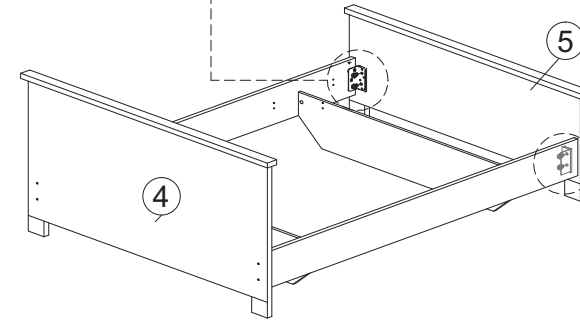

ASSEMBLY INSTRUCTION

MODEL : BED 27-5579C-S5V - ELLA BED - LIT 140 / BED 140

STEP 7

STEP 8

STEP 9

COMPLETED