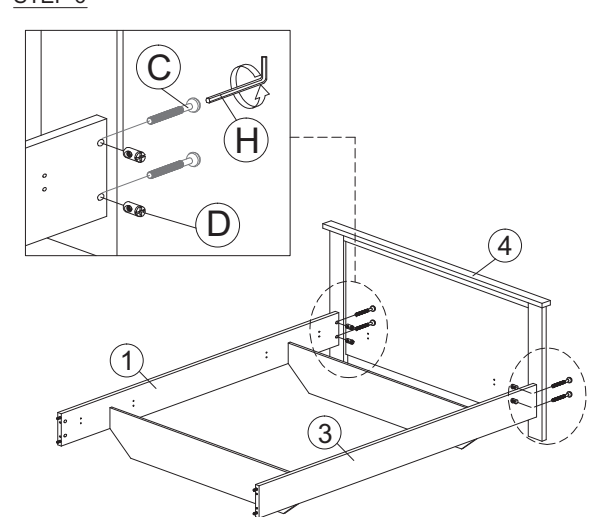

ASSEMBLY INSTRUCTION

MODEL : BED 27-5579C-S5V - ELLA BED - LIT 140 / BED 140

HARDWARE	A	B	C	D	E	F	F1	F2	F3	G	G1	G2	H	I	J	K
	PLASTIC DOWEL 8X25 1X16	CB SCREW M3.5X16 1X14	JCBC BOLT M6X60 1X4	BARREL NUT 1X4	PLASTIC PIN 1X10	703 SCREW BED HINGES 2 SETS				MINIFIX 5654 8 SETS			ALLEN KEY 1X1	CAP 1X4	RECTANGULAR BED BRACKET 1X8	SCREW M8X12 1X32

PARTS LIST

STEP 1

STEP 2

STEP 3

STEP 4

STEP 5

STEP 6

ASSEMBLY INSTRUCTION

MODEL : BED 27-5579C-S5V - ELLA BED - LIT 140 / BED 140

STEP 7

STEP 8

STEP 9

COMPLETED