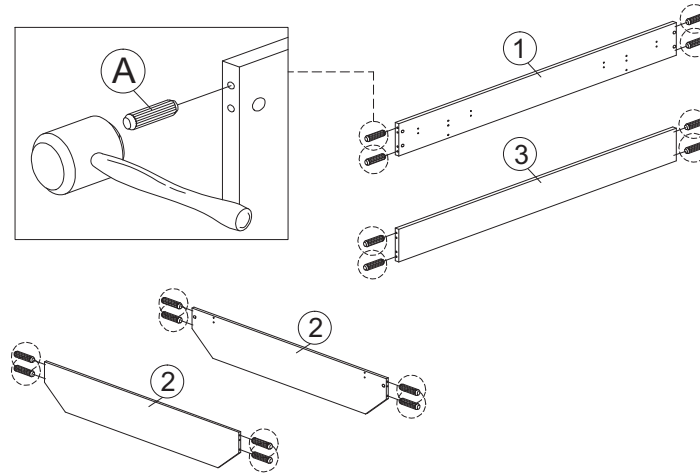

ASSEMBLY INSTRUCTION

MODEL : BED 27-5579C-S5V - ELLA BED - LIT 140 / BED 140

HARDWARE	A	B	C	D	E	F	F1	F2	F3	G	G1	G2	H	I	J	K
	PLASTIC DOWEL 8X25 1X16	CB SCREW M3.5X16 1X14	JCBC BOLT M6X60 1X4	BARREL NUT 1X4	PLASTIC PIN 1X10	703 SCREW BED HINGES 2 SETS				MINIFIX 5654 8 SETS			ALLEN KEY 1X1	CAP 1X4	RECTANGULAR BED BRACKET 1X8	SCREW M8X12 1X32

PARTS LIST

STEP 1

STEP 2

STEP 3

STEP 4

STEP 5

STEP 6

ASSEMBLY INSTRUCTION

MODEL : BED 27-5579C-S5V - ELLA BED - LIT 140 / BED 140

STEP 7

STEP 8

STEP 9

COMPLETED