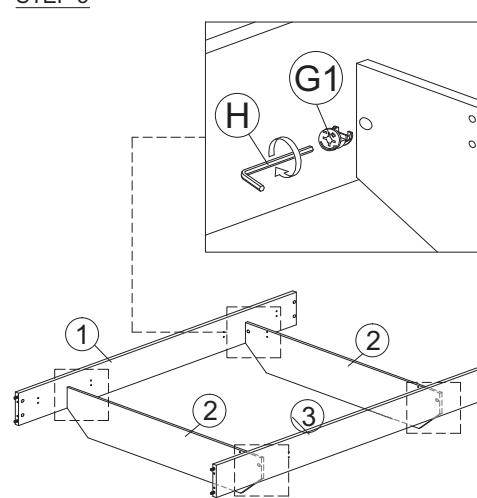

ASSEMBLY INSTRUCTION

MODEL : BED 27-5579C-S5V - ELLA BED - LIT 140 / BED 140

HARDWARE	A	B	C	D	E	F	F1	F2	F3	G	G1	G2	H	I	J	K
	PLASTIC DOWEL 8X25 1X16	CB SCREW M3.5X16 1X14	JCBC BOLT M6X60 1X4	BARREL NUT 1X4	PLASTIC PIN 1X10	703 SCREW BED HINGES 2 SETS				MINIFIX 5654 8 SETS			ALLEN KEY 1X1	CAP 1X4	RECTANGULAR BED BRACKET 1X8	SCREW M8X12 1X32

PARTS LIST

STEP 1

STEP 2

STEP 3

STEP 4

STEP 5

STEP 6

ASSEMBLY INSTRUCTION