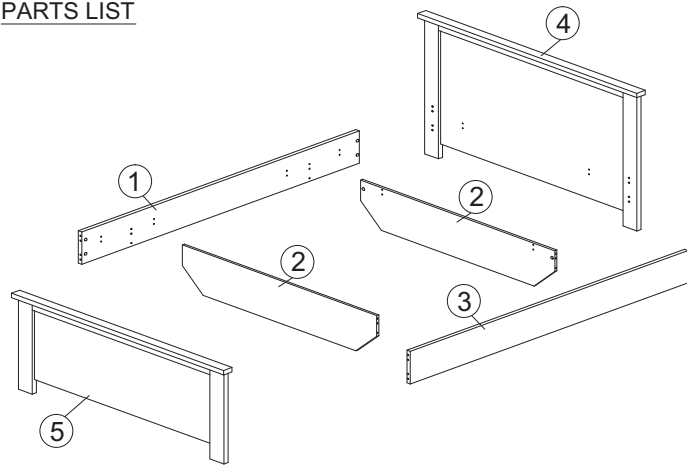

ASSEMBLY INSTRUCTION

MODEL : BED 27-5579C-S5V - ELLA BED - LIT 140 / BED 140

HARDWARE	A	B	C	D	E	F	F1	F2	F3	G	G1	G2	H	I	J	K
	PLASTIC DOWEL 8X25 1X16	CB SCREW M3.5X16 1X14	JCBC BOLT M6X60 1X4	BARREL NUT 1X4	PLASTIC PIN 1X10	703 SCREW BED HINGES 2 SETS				MINIFIX 5654 8 SETS			ALLEN KEY 1X1	CAP 1X4	RECTANGULAR BED BRACKET 1X8	SCREW M8X12 1X32

PARTS LIST

STEP 1

STEP 2

STEP 3

STEP 4

STEP 5

STEP 6

ASSEMBLY INSTRUCTION

MODEL : BED 27-5579C-S5V - ELLA BED - LIT 140 / BED 140

STEP 7

STEP 8

STEP 9

COMPLETED