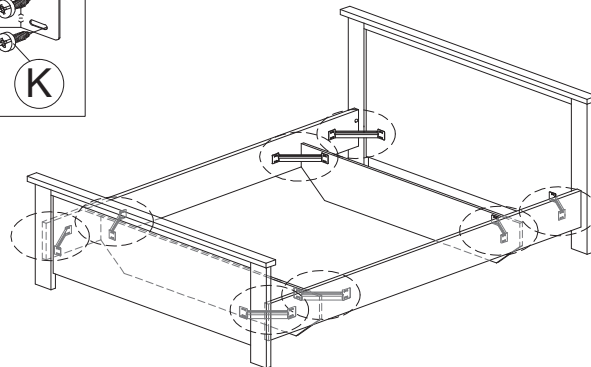

ASSEMBLY INSTRUCTION

MODEL : BED 27-5579C-S5V - ELLA BED - LIT 140 / BED 140

HARDWARE	A	B	C	D	E	F	F1	F2	F3	G	G1	G2	H	I	J	K
	PLASTIC DOWEL 8X25 1X16	CB SCREW M3.5X16 1X14	JCBC BOLT M6X60 1X4	BARREL NUT 1X4	PLASTIC PIN 1X10	703 SCREW BED HINGES 2 SETS				MINIFIX 5654 8 SETS			ALLEN KEY 1X1	CAP 1X4	RECTANGULAR BED BRACKET 1X8	SCREW M8X12 1X32

PARTS LIST

STEP 1

STEP 2

STEP 3

STEP 4

STEP 5

STEP 6

ASSEMBLY INSTRUCTION

MODEL : BED 27-5579C-S5V - ELLA BED - LIT 140 / BED 140

STEP 7

STEP 8

STEP 9

COMPLETED