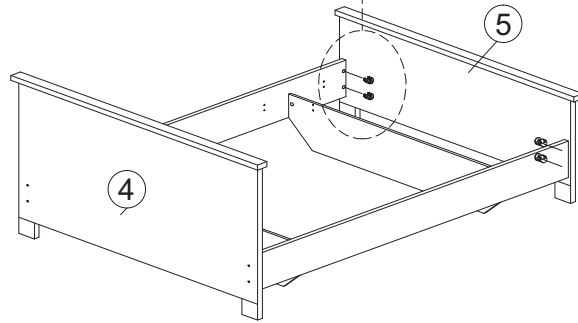

ASSEMBLY INSTRUCTION

MODEL : BED 27-5579C-S5V - ELLA BED - LIT 140 / BED 140

STEP 7