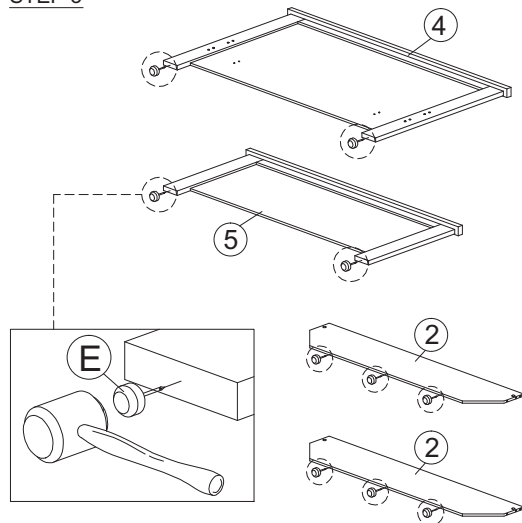

ASSEMBLY INSTRUCTION

MODEL : BED 27-5579C-S5V - ELLA BED - LIT 140 / BED 140

HARDWARE	A	B	C	D	E	F	F1	F2	F3	G	G1	G2	H	I	J	K
	PLASTIC DOWEL 8X25 1X16	CB SCREW M3.5X16 1X14	JCBC BOLT M6X60 1X4	BARREL NUT 1X4	PLASTIC PIN 1X10	703 SCREW BED HINGES 2 SETS				MINIFIX 5654 8 SETS			ALLEN KEY 1X1	CAP 1X4	RECTANGULAR BED BRACKET 1X8	SCREW M8X12 1X32

PARTS LIST

STEP 1

STEP 2

STEP 3

STEP 4

STEP 5

STEP 6

ASSEMBLY INSTRUCTION

MODEL : BED 27-5579C-S5V - ELLA BED - LIT 140 / BED 140

STEP 7

STEP 8

STEP 9

COMPLETED