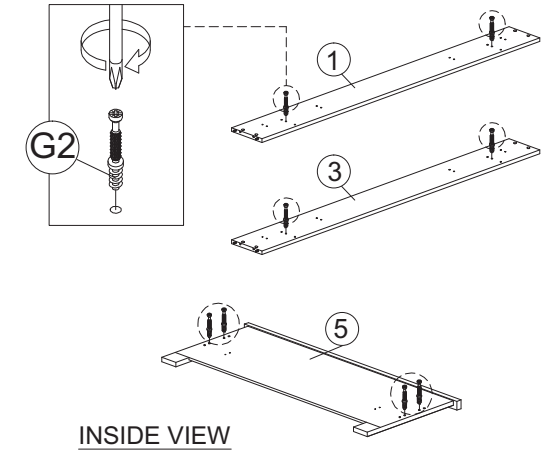

ASSEMBLY INSTRUCTION

MODEL : BED 27-5579C-S5V - ELLA BED - LIT 140 / BED 140

HARDWARE	A	B	C	D	E	F	F1	F2	F3	G	G1	G2	H	I	J	K
	PLASTIC DOWEL 8X25 1X16	CB SCREW M3.5X16 1X14	JCBC BOLT M6X60 1X4	BARREL NUT 1X4	PLASTIC PIN 1X10	703 SCREW BED HINGES 2 SETS				MINIFIX 5654 8 SETS			ALLEN KEY 1X1	CAP 1X4	RECTANGULAR BED BRACKET 1X8	SCREW M8X12 1X32

PARTS LIST

STEP 1

STEP 2

STEP 3

STEP 4

STEP 5

STEP 6

ASSEMBLY INSTRUCTION

MODEL : BED 27-5579C-S5V - ELLA BED - LIT 140 / BED 140

STEP 7

STEP 8

STEP 9

COMPLETED