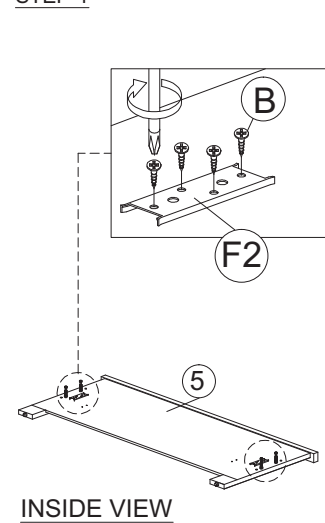

ASSEMBLY INSTRUCTION

MODEL : BED 27-5579C-S5V - ELLA BED - LIT 140 / BED 140

HARDWARE	A	B	C	D	E	F	F1	F2	F3	G	G1	G2	H	I	J	K
	PLASTIC DOWEL 8X25 1X16	CB SCREW M3.5X16 1X14	JCBC BOLT M6X60 1X4	BARREL NUT 1X4	PLASTIC PIN 1X10	703 SCREW BED HINGES 2 SETS				MINIFIX 5654 8 SETS			ALLEN KEY 1X1	CAP 1X4	RECTANGULAR BED BRACKET 1X8	SCREW M8X12 1X32

PARTS LIST

STEP 1

STEP 2

STEP 3

STEP 4

STEP 5

STEP 6

ASSEMBLY INSTRUCTION

MODEL : BED 27-5579C-S5V - ELLA BED - LIT 140 / BED 140

STEP 7

STEP 8

STEP 9

COMPLETED