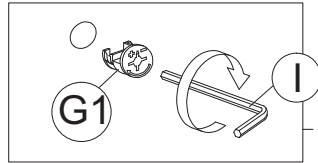

ASSEMBLY INSTRUCTION

MODEL : BED 27-5579C-S5V - ELLA BED - LIT 140 / BED 140

STEP 7