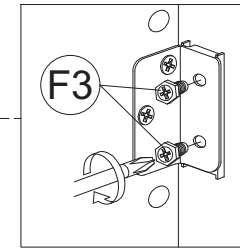

ASSEMBLY INSTRUCTION

MODEL : BED 27-5579C-S5V - ELLA BED - LIT 140 / BED 140

HARDWARE	A	B	C	D	E	F	F1	F2	F3	G	G1	G2	H	I	J	K
	PLASTIC DOWEL 8X25 1X16	CB SCREW M3.5X16 1X14	JCBC BOLT M6X60 1X4	BARREL NUT 1X4	PLASTIC PIN 1X10	703 SCREW BED HINGES 2 SETS				MINIFIX 5654 8 SETS			ALLEN KEY 1X1	CAP 1X4	RECTANGULAR BED BRACKET 1X8	SCREW M8X12 1X32

PARTS LIST

STEP 1

STEP 2

STEP 3

STEP 4

STEP 5

STEP 6

ASSEMBLY INSTRUCTION

MODEL : BED 27-5579C-S5V - ELLA BED - LIT 140 / BED 140

STEP 7

STEP 8

STEP 9

COMPLETED