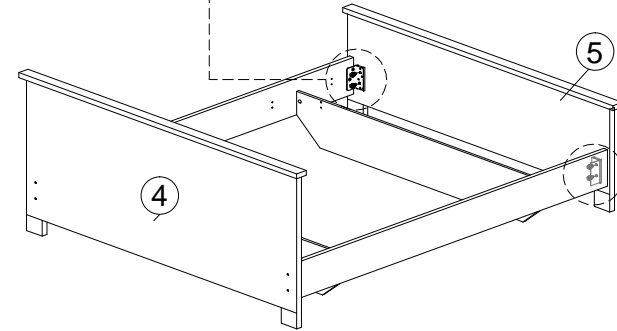

ASSEMBLY INSTRUCTION

MODEL : BED 27-6379C-S5V - ELLA BED - LIT 160 / BED 160

STEP 7

STEP 8

STEP 9

COMPLETED