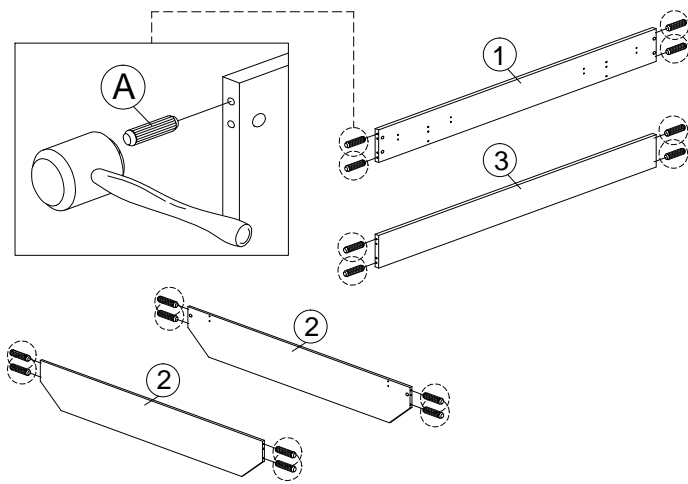

ASSEMBLY INSTRUCTION

MODEL : BED 27-6379C-S5V - ELLA BED - LIT 160 / BED 160

HARDWARE	A	B	C	D	E	F F1 F2	F3	G G1 G2	H	I	J	K
	PLASTIC DOWEL 8X25 1X16	CB SCREW M3.5X16 1X14	JCBC BOLT M6X70 1X4	BARREL NUT 1X4	PLASTIC PIN 1X10	703 SCREW BED HINGES 2 SETS		MINIFIX 5654 8 SETS	ALLEN KEY 1X1	CAP 1X4	RECTANGULAR BED BRACKET 1X8	SCREW M8X12 1X32

PARTS LIST

STEP 1

STEP 2

STEP 3

STEP 4

STEP 5

STEP 6

ASSEMBLY INSTRUCTION

MODEL : BED 27-6379C-S5V - ELLA BED - LIT 160 / BED 160

STEP 7

STEP 8

STEP 9

COMPLETED