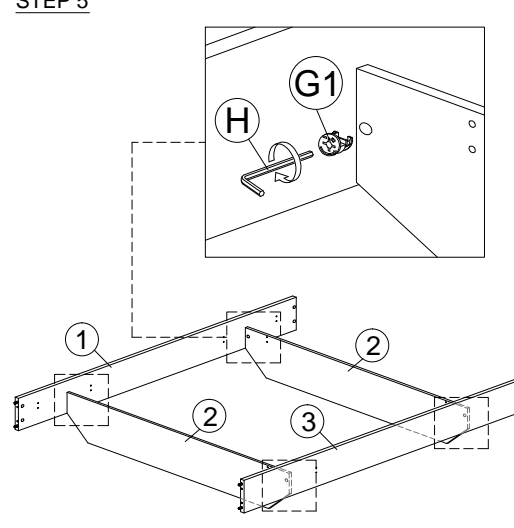

ASSEMBLY INSTRUCTION

MODEL : BED 27-6379C-S5V - ELLA BED - LIT 160 / BED 160

HARDWARE	A	B	C	D	E	F F1 F2	F3	G G1 G2	H	I	J	K
	PLASTIC DOWEL 8X25 1X16	CB SCREW M3.5X16 1X14	JCBC BOLT M6X70 1X4	BARREL NUT 1X4	PLASTIC PIN 1X10	703 SCREW BED HINGES 2 SETS		MINIFIX 5654 8 SETS	ALLEN KEY 1X1	CAP 1X4	RECTANGULAR BED BRACKET 1X8	SCREW M8X12 1X32

PARTS LIST

STEP 1

STEP 2

STEP 3

STEP 4

STEP 5

STEP 6

ASSEMBLY INSTRUCTION