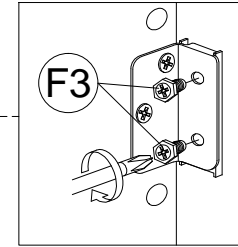

ASSEMBLY INSTRUCTION

MODEL : BED 27-6379C-S5V - ELLA BED - LIT 160 / BED 160

HARDWARE	A	B	C	D	E	F F1 F2	F3	G G1 G2	H	I	J	K
	PLASTIC DOWEL 8X25 1X16	CB SCREW M3.5X16 1X14	JCBC BOLT M6X70 1X4	BARREL NUT 1X4	PLASTIC PIN 1X10	703 SCREW BED HINGES 2 SETS		MINIFIX 5654 8 SETS	ALLEN KEY 1X1	CAP 1X4	RECTANGULAR BED BRACKET 1X8	SCREW M8X12 1X32

PARTS LIST

STEP 1

STEP 2

STEP 3

STEP 4

STEP 5

STEP 6

ASSEMBLY INSTRUCTION

MODEL : BED 27-6379C-S5V - ELLA BED - LIT 160 / BED 160

STEP 7

STEP 8

STEP 9

COMPLETED