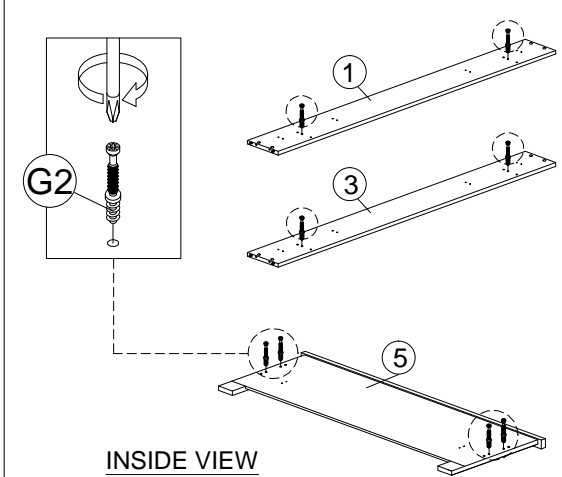

ASSEMBLY INSTRUCTION

MODEL : BED 27-6379C-S5V - ELLA BED - LIT 160 / BED 160

HARDWARE	A	B	C	D	E	F F1 F2	F3	G G1 G2	H	I	J	K
	PLASTIC DOWEL 8X25 1X16	CB SCREW M3.5X16 1X14	JCBC BOLT M6X70 1X4	BARREL NUT 1X4	PLASTIC PIN 1X10	703 SCREW BED HINGES 2 SETS		MINIFIX 5654 8 SETS	ALLEN KEY 1X1	CAP 1X4	RECTANGULAR BED BRACKET 1X8	SCREW M8X12 1X32

PARTS LIST

STEP 1

STEP 2

STEP 3

STEP 4

STEP 5

STEP 6

ASSEMBLY INSTRUCTION

MODEL : BED 27-6379C-S5V - ELLA BED - LIT 160 / BED 160

STEP 7

STEP 8

STEP 9

COMPLETED