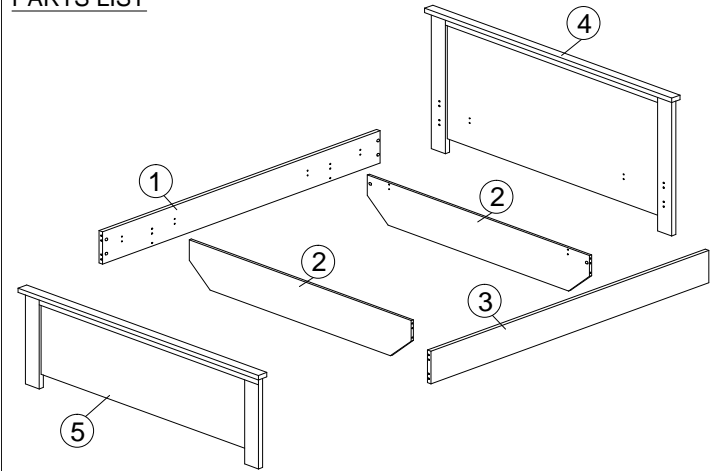

ASSEMBLY INSTRUCTION

MODEL : BED 27-6379C-S5V - ELLA BED - LIT 160 / BED 160

HARDWARE	A	B	C	D	E	F F1 F2	F3	G G1 G2	H	I	J	K
	PLASTIC DOWEL 8X25 1X16	CB SCREW M3.5X16 1X14	JCBC BOLT M6X70 1X4	BARREL NUT 1X4	PLASTIC PIN 1X10	703 SCREW BED HINGES 2 SETS		MINIFIX 5654 8 SETS	ALLEN KEY 1X1	CAP 1X4	RECTANGULAR BED BRACKET 1X8	SCREW M8X12 1X32

PARTS LIST

STEP 1

STEP 2

STEP 3

STEP 4

STEP 5

STEP 6

ASSEMBLY INSTRUCTION

MODEL : BED 27-6379C-S5V - ELLA BED - LIT 160 / BED 160

STEP 7

STEP 8

STEP 9

COMPLETED