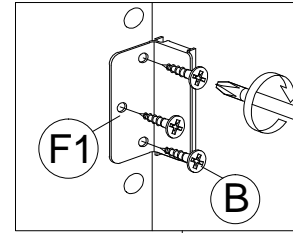

ASSEMBLY INSTRUCTION

MODEL : BED 27-6379C-S5V - ELLA BED - LIT 160 / BED 160

STEP 7

STEP 8

STEP 9

COMPLETED