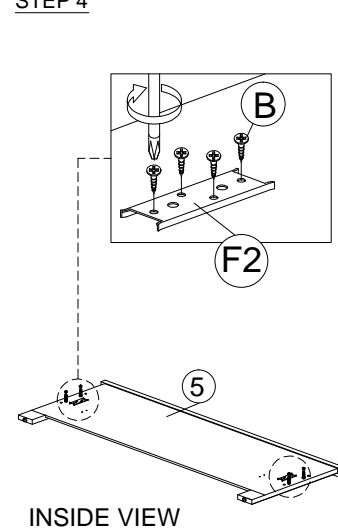

ASSEMBLY INSTRUCTION

MODEL : BED 27-6379C-S5V - ELLA BED - LIT 160 / BED 160

HARDWARE	A	B	C	D	E	F F1 F2	F3	G G1 G2	H	I	J	K
	PLASTIC DOWEL 8X25 1X16	CB SCREW M3.5X16 1X14	JCBC BOLT M6X70 1X4	BARREL NUT 1X4	PLASTIC PIN 1X10	703 SCREW BED HINGES 2 SETS		MINIFIX 5654 8 SETS	ALLEN KEY 1X1	CAP 1X4	RECTANGULAR BED BRACKET 1X8	SCREW M8X12 1X32

PARTS LIST

STEP 1

STEP 2

STEP 3

STEP 4

STEP 5

STEP 6

ASSEMBLY INSTRUCTION

MODEL : BED 27-6379C-S5V - ELLA BED - LIT 160 / BED 160

STEP 7

STEP 8

STEP 9

COMPLETED