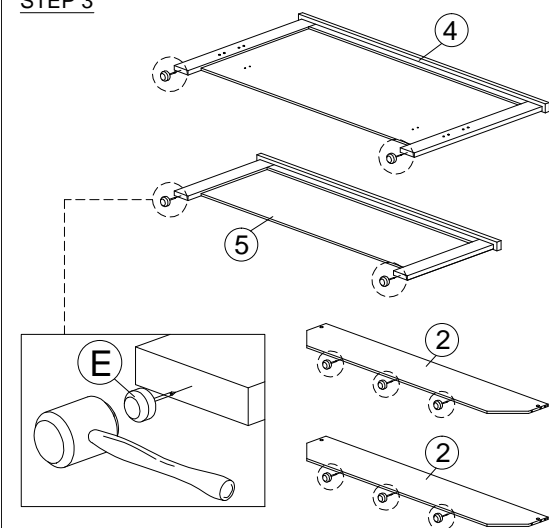

ASSEMBLY INSTRUCTION

MODEL : BED 27-6379C-S5V - ELLA BED - LIT 160 / BED 160

HARDWARE	A	B	C	D	E	F F1 F2	F3	G G1 G2	H	I	J	K
	PLASTIC DOWEL 8X25 1X16	CB SCREW M3.5X16 1X14	JCBC BOLT M6X70 1X4	BARREL NUT 1X4	PLASTIC PIN 1X10	703 SCREW BED HINGES 2 SETS		MINIFIX 5654 8 SETS	ALLEN KEY 1X1	CAP 1X4	RECTANGULAR BED BRACKET 1X8	SCREW M8X12 1X32

PARTS LIST

STEP 1

STEP 2

STEP 3

STEP 4

STEP 5

STEP 6

ASSEMBLY INSTRUCTION