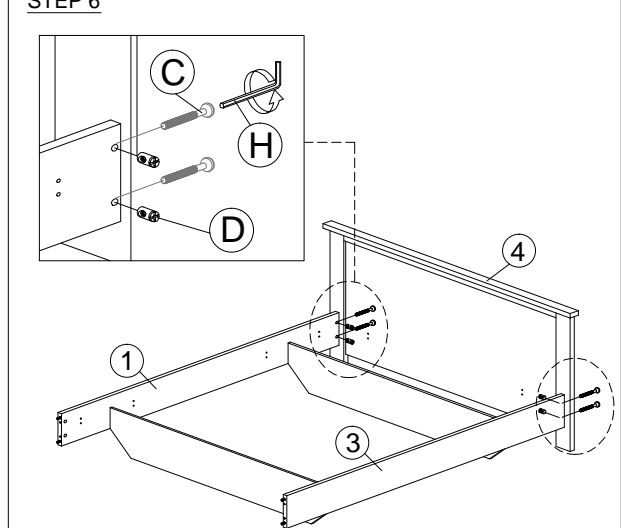

ASSEMBLY INSTRUCTION

MODEL : BED 27-6379C-S5V - ELLA BED - LIT 160 / BED 160

HARDWARE	A	B	C	D	E	F F1 F2	F3	G G1 G2	H	I	J	K
	PLASTIC DOWEL 8X25 1X16	CB SCREW M3.5X16 1X14	JCBC BOLT M6X70 1X4	BARREL NUT 1X4	PLASTIC PIN 1X10	703 SCREW BED HINGES 2 SETS		MINIFIX 5654 8 SETS	ALLEN KEY 1X1	CAP 1X4	RECTANGULAR BED BRACKET 1X8	SCREW M8X12 1X32

PARTS LIST

STEP 1

STEP 2

STEP 3

STEP 4

STEP 5

STEP 6

ASSEMBLY INSTRUCTION