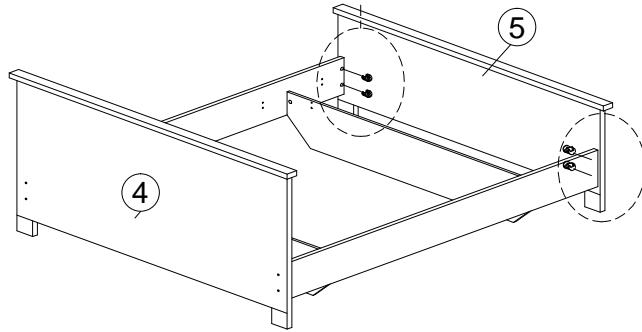

ASSEMBLY INSTRUCTION

MODEL : BED 27-6379C-S5V - ELLA BED - LIT 160 / BED 160

STEP 7