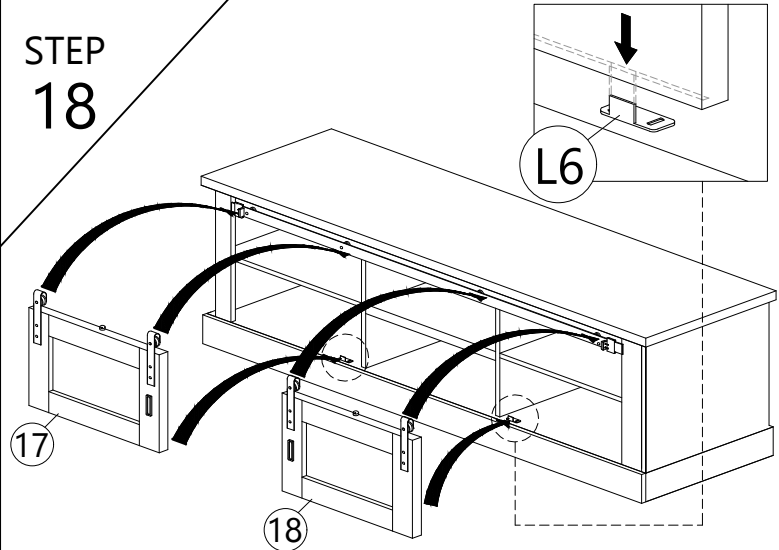

STEP 15

L1 	L2 	L3 	L4 	L5
DOUBLE DOOR -METAL SLIDE (1370mm) 1 pcs	DOUBLE DOOR -SLIDING DOOR STOP 2 pcs	DOUBLE DOOR -PIPE CLAMPS 4 pcs	DOUBLE DOOR -HEX BOLT 4 pcs	DOUBLE DOOR -SMALL ALLEN KEY 1 pc

STEP 16

L6 	L7
DOUBLE DOOR -FLOOR GUIDE 2 pcs	DOUBLE DOOR -CB SCREW M3.5X16 (BLACK) 4 pcs

STEP 17

J 	K 	L7 	L8 	L9 	L10
HANDLE 11036 (PVC)-BLACK 2 pcs	TRUSS HEAD CB SCREW M4X16 4 pcs	DOUBLE DOOR -CB SCREW M3.5X16 (BLACK) 8 pcs	DOUBLE DOOR -ROLLER HANGER 4 pcs	DOUBLE DOOR -CB SCREW M4X25 (BLACK) 2 pcs	DOUBLE DOOR -ANTI JUMP BLOCK 2 pcs

STEP 18

STEP 19