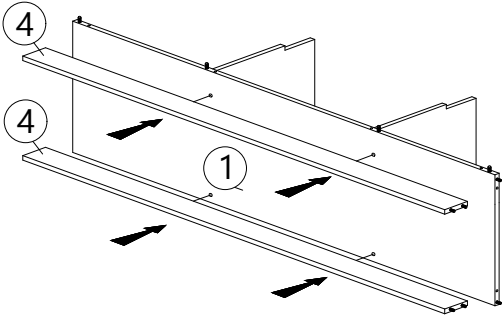

STEP 5

STEP 6

H ALLEN KEY 1 pc	E2 MINIFIX 5654 (HOUSING) 4 pcs

STEP 7

C 40MM CSK CAP M6 X 40 4 pcs	H ALLEN KEY 1 pc

STEP 8

E2 MINIFIX 5654 (HOUSING) 2 pcs	H ALLEN KEY 1 pc

STEP 9

E2 MINIFIX 5654 (HOUSING) 4 pcs	H ALLEN KEY 1 pc