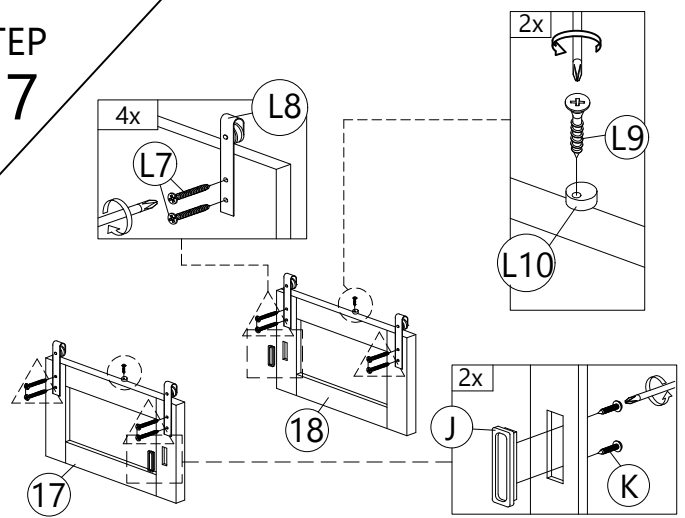

STEP 15

L1 	L2 	L3 	L4 	L5
DOUBLE DOOR -METAL SLIDE (1370mm) 1 pcs	DOUBLE DOOR -SLIDING DOOR STOP 2 pcs	DOUBLE DOOR -PIPE CLAMPS 4 pcs	DOUBLE DOOR -HEX BOLT 4 pcs	DOUBLE DOOR -SMALL ALLEN KEY 1 pc

STEP 16

L6 	L7
DOUBLE DOOR -FLOOR GUIDE 2 pcs	DOUBLE DOOR -CB SCREW M3.5X16 (BLACK) 4 pcs

STEP 17

J 	K 	L7 	L8 	L9 	L10
HANDLE 11036 (PVC)-BLACK 2 pcs	TRUSS HEAD CB SCREW M4X16 4 pcs	DOUBLE DOOR -CB SCREW M3.5X16 (BLACK) 8 pcs	DOUBLE DOOR -ROLLER HANGER 4 pcs	DOUBLE DOOR -CB SCREW M4X25 (BLACK) 2 pcs	DOUBLE DOOR -ANTI JUMP BLOCK 2 pcs

STEP 18

STEP 19