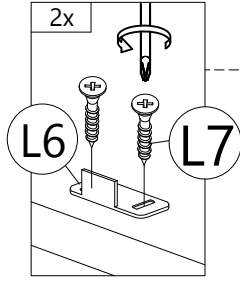

STEP 9

<p>E2</p>  <p>MINIFIX 5654 (HOUSING) 4 pcs</p>	<p>H</p>  <p>ALLEN KEY 1 pc</p>
--	---

STEP
10

B

 30MM
 CB SCREW
 M4X30
 4 pcs

STEP
11

I

 PLASTIC
 PIN
 8 pcs

STEP
12

E2  MINIFIX 5654 (HOUSING) 11 pcs	F  CAP 11 pcs	H  ALLEN KEY 1 pc
---	--	--

STEP
13

G

 POWER
 NAIL 5/8"
 40 pcs

STEP
14

STEP 15

L1 	L2 	L3 	L4 	L5
DOUBLE DOOR -METAL SLIDE (1370mm) 1 pcs	DOUBLE DOOR -SLIDING DOOR STOP 2 pcs	DOUBLE DOOR -PIPE CLAMPS 4 pcs	DOUBLE DOOR -HEX BOLT 4 pcs	DOUBLE DOOR -SMALL ALLEN KEY 1 pc

STEP 16

L6 	L7
DOUBLE DOOR -FLOOR GUIDE 2 pcs	DOUBLE DOOR -CB SCREW M3.5X16 (BLACK) 4 pcs

STEP 17

J 	K 	L7 	L8 	L9 	L10
HANDLE 11036 (PVC)-BLACK 2 pcs	TRUSS HEAD CB SCREW M4X16 4 pcs	DOUBLE DOOR -CB SCREW M3.5X16 (BLACK) 8 pcs	DOUBLE DOOR -ROLLER HANGER 4 pcs	DOUBLE DOOR -CB SCREW M4X25 (BLACK) 2 pcs	DOUBLE DOOR -ANTI JUMP BLOCK 2 pcs