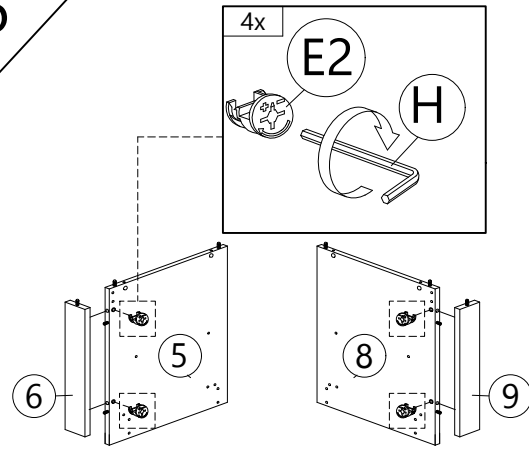

STEP 6

H ALLEN KEY 1 pc	E2 MINIFIX 5654 (HOUSING) 4 pcs