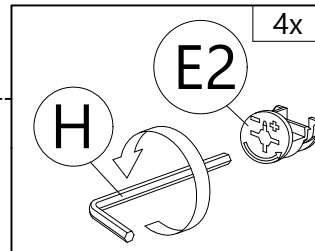

STEP 5

STEP 6

<p>H</p>  <p>ALLEN KEY 1 pc</p>	<p>E2</p>  <p>MINIFIX 5654 (HOUSING) 4 pcs</p>
---	--

STEP 7

<p>C</p>  <p>40MM CSK CAP M6 X 40 4 pcs</p>	<p>H</p>  <p>ALLEN KEY 1 pc</p>
---	---

STEP 8

<p>E2</p>  <p>MINIFIX 5654 (HOUSING) 2 pcs</p>	<p>H</p>  <p>ALLEN KEY 1 pc</p>
--	---

STEP 9

<p>E2</p>  <p>MINIFIX 5654 (HOUSING) 4 pcs</p>	<p>H</p>  <p>ALLEN KEY 1 pc</p>
--	---

STEP
10

B

 30MM
 CB SCREW
 M4X30
 4 pcs

STEP
11

I

 PLASTIC
 PIN
 8 pcs