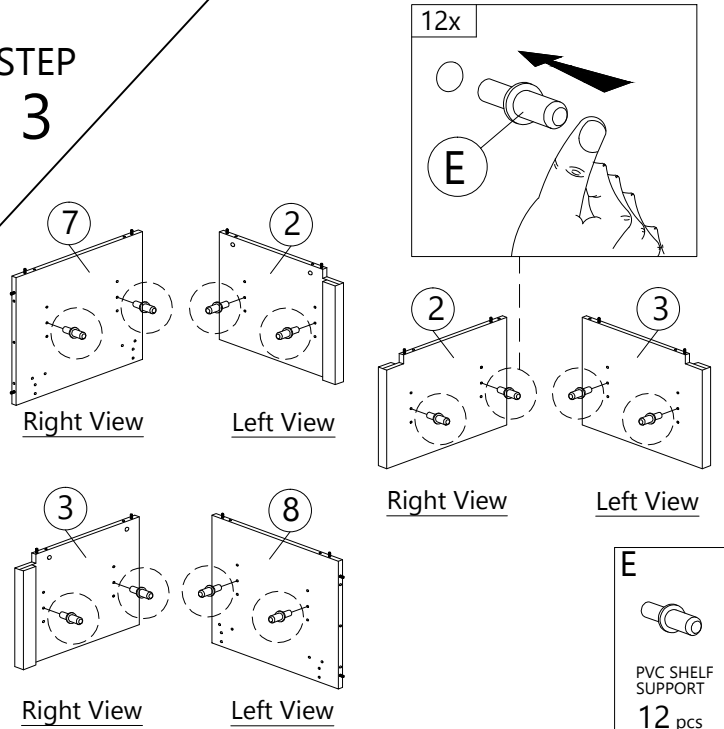

# STEP 2

Bottom View

Inside View

**F1**  
  
 MINIFIX 5654 (SCREW)  
 18 pcs

# STEP 3

Right View

Left View

Right View

Left View

Right View

Left View

**E**  
  
 PVC SHELF SUPPORT  
 12 pcs