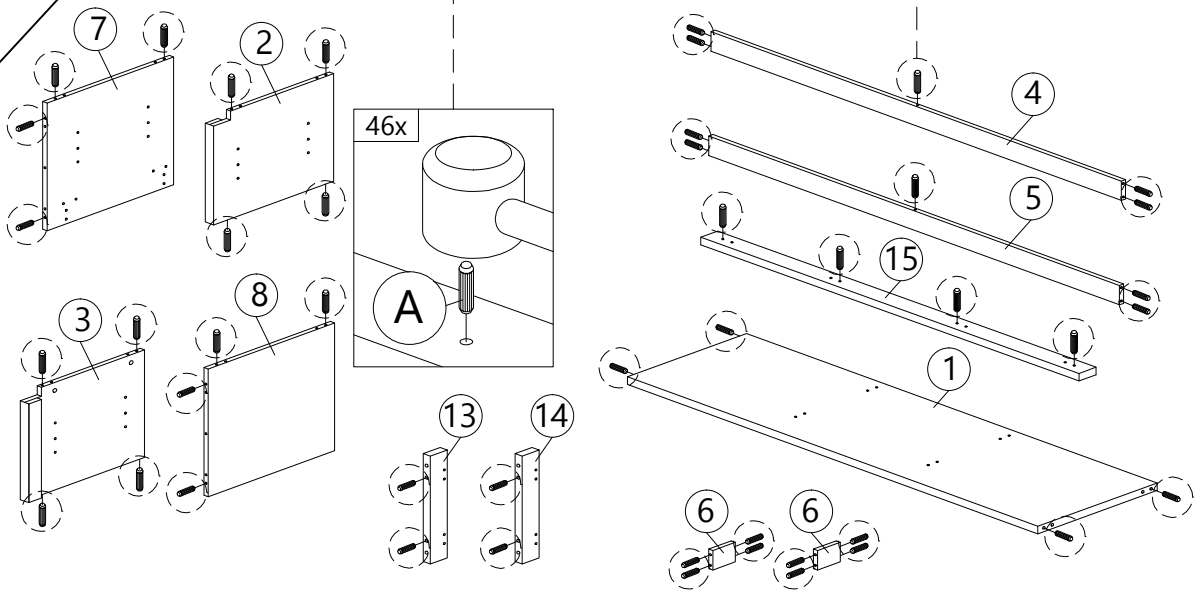

STEP 1

A

PLASTIC DOWEL M8X25
46 pcs

STEP 2

F1

MINIFIX 5654 (SCREW)
18 pcs

STEP 3

E

PVC SHELF SUPPORT
12 pcs

STEP 4

D

CSK CAP M6 X 50
4 pcs

M

ALLEN KEY
1 pc

STEP 5