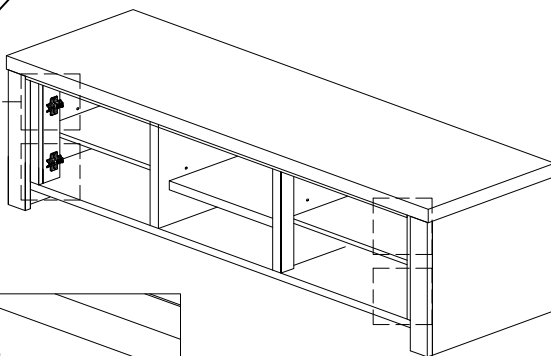

STEP 12

L
POWER NAIL 5/8"
47 pcs

STEP 13

STEP 14

J K
HANDLE VSC15 (192MM) P/H SCREW M4X24
2 pcs 4 pcs

STEP 15

B G2
16MM CB SCREW M3.5X16(RB) HINGES 3/8" (FACE)
8 pcs 4 pcs

STEP 16

STEP 17

B G1
16MM CB SCREW M3.5X16(RB) HINGES 3/8" (INSIDE)
8 pcs 4 pcs