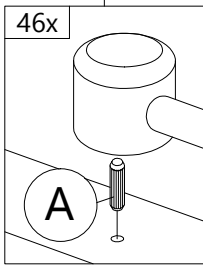

STEP 1

A

PLASTIC DOWEL M8X25
46 pcs

STEP 2

F1

MINIFIX 5654 (SCREW)
18 pcs

STEP 3

E

PVC SHELF SUPPORT
12 pcs

STEP 4

D

CSK CAP M6 X 50
4 pcs

M

ALLEN KEY
1 pc

STEP 5