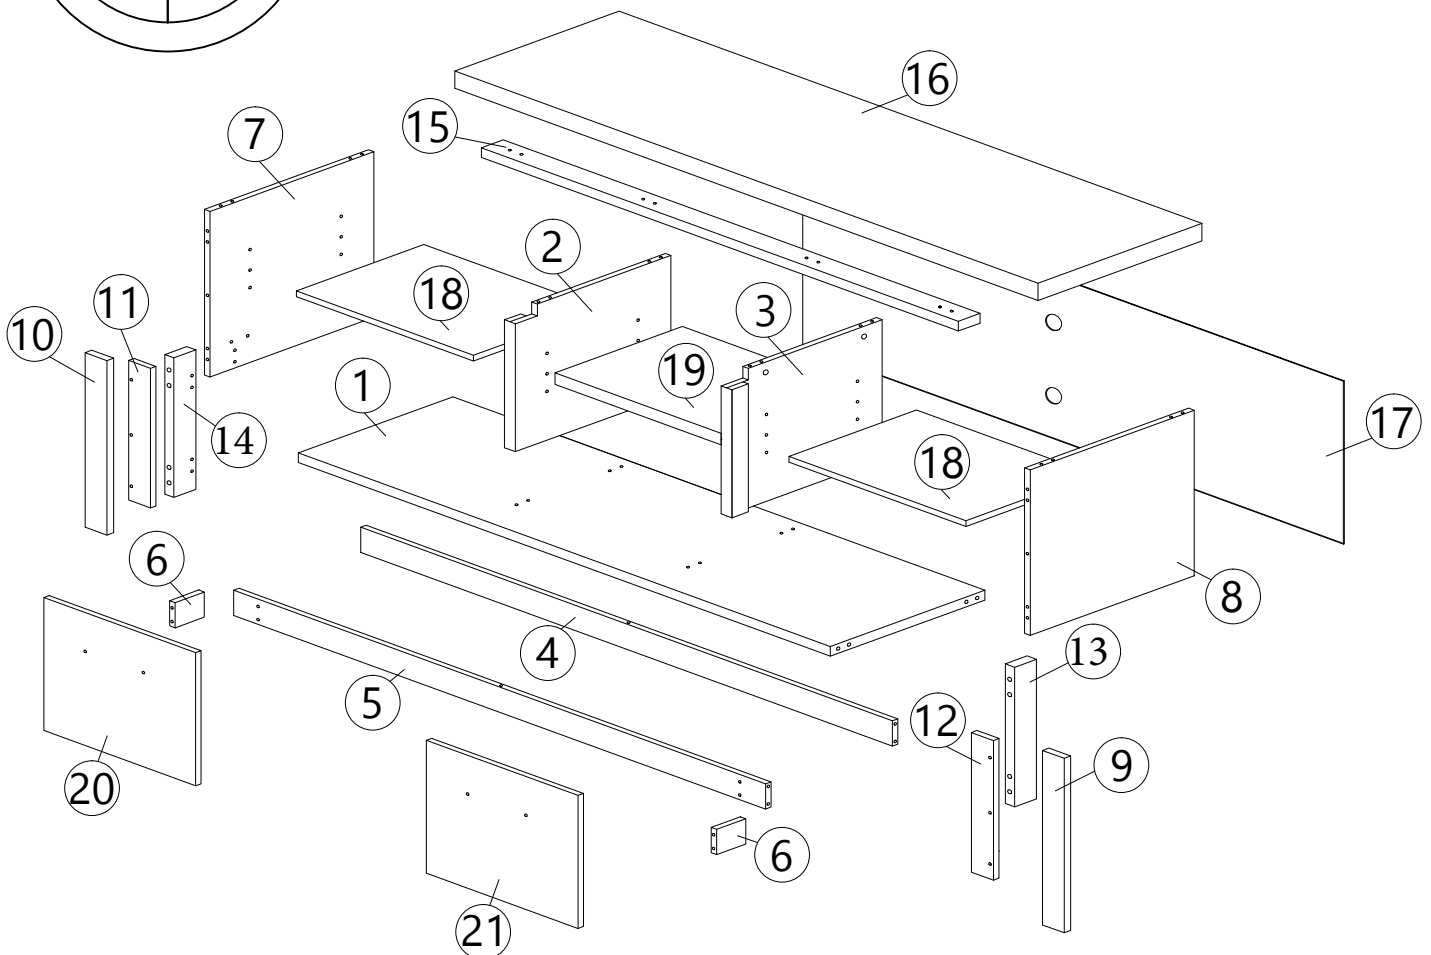

EC 60178-S5VP