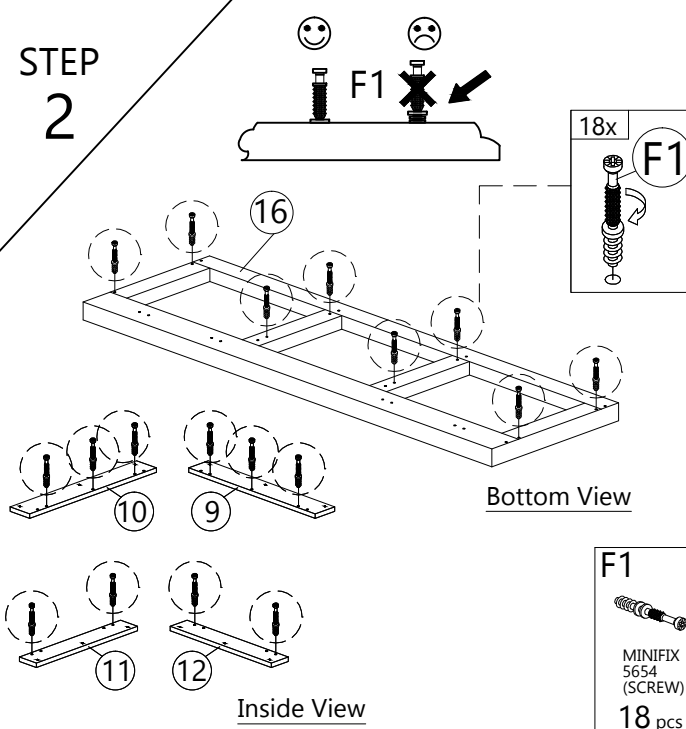

Inside View

STEP 2

Bottom View