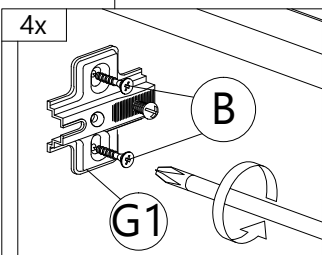

STEP 17

B G1
16MM CB SCREW M3.5X16(RB) HINGES 3/8" (INSIDE)
8 pcs 4 pcs