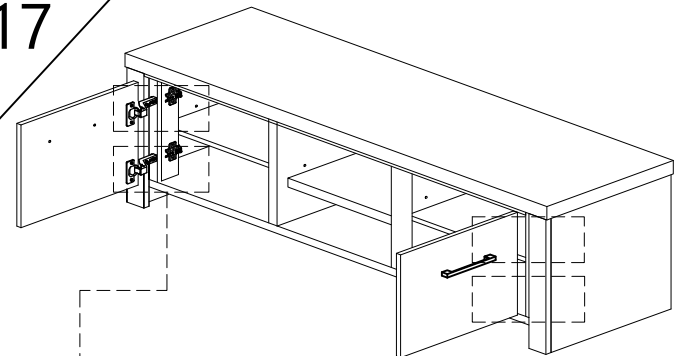

STEP 17

B G1
16MM CB SCREW M3.5X16(RB) HINGES 3/8" (INSIDE)
8 pcs 4 pcs