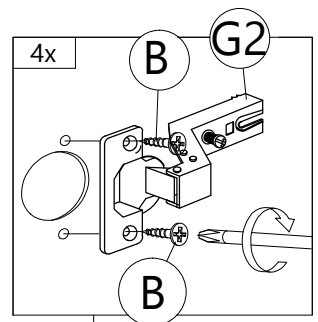

# STEP 14

Outside View

J K  
HANDLE VSC15 (192MM) P/H SCREW M4X24  
2 pcs 4 pcs

# STEP 15

Inside View

B G2  
16MM CB SCREW M3.5X16(RB) HINGES 3/8" (FACE)  
8 pcs 4 pcs