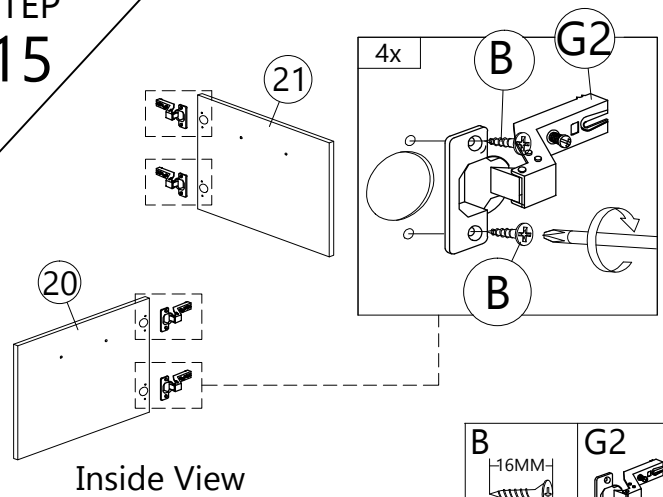

# STEP 14

Outside View

J K  
HANDLE VSC15 (192MM) P/H SCREW M4X24  
2 pcs 4 pcs

# STEP 15

Inside View

B G2  
16MM CB SCREW M3.5X16(RB) HINGES 3/8" (FACE)  
8 pcs 4 pcs