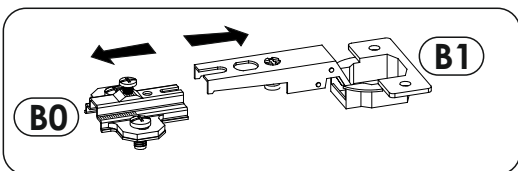

OK

SILVER TVWAND235

T1

SILVER TVWAND235

	(A1) 8 x 35 mm x16 	(B0 + B1) x4
	(C2) 5 x 13 mm x8 	(D2) x8
(E0) Ø16 x12 	(E1) 15 x 12 mm x12 	(F1) 6 x 34 mm x12
(G1) 7 x 50 mm x4 	(H1) L - 84mm x1 	(I2) 4 x 16 mm x7
(I3) 3,5 x 22 mm x4 	(I5) 3,5 x 27 mm x2 	(LED) x1
(M) x1 	(N1) 3 x 16 mm x6 	(O1) x4
(P15) x1 	(Q9) x1 	(R1) x6
(R3) x6 	(R4) x12 	(R8) x4 1,5 mm
(S13) x1 Ø8 	(Z) x1 	