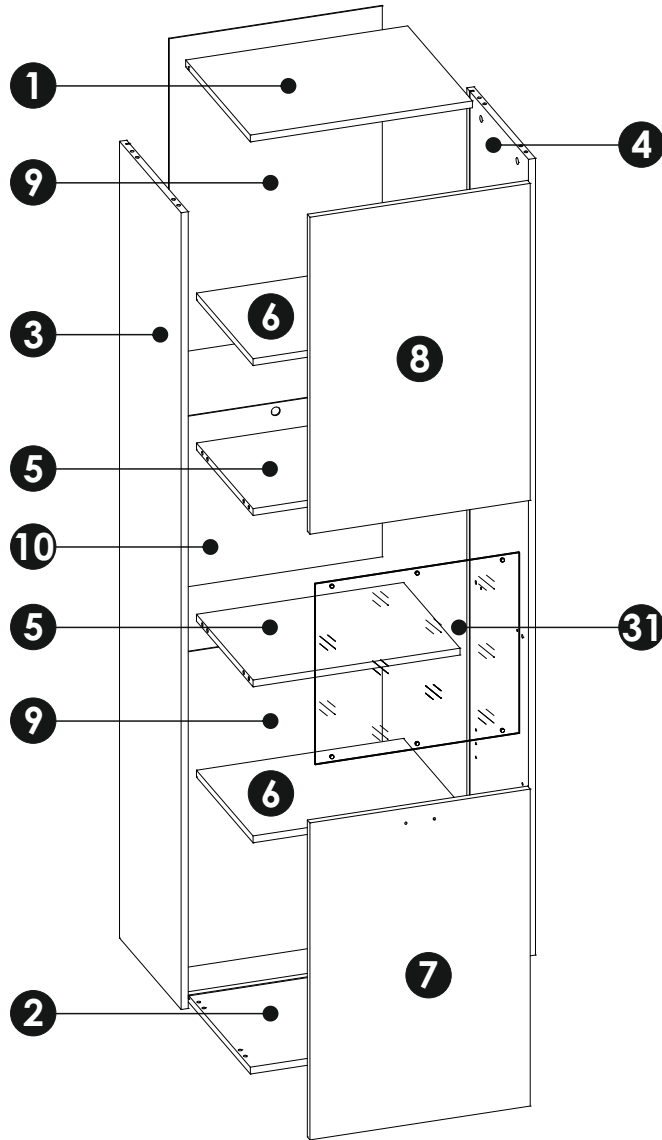

T1

SILVER TVWAND235

1	500	400	16	x1	1/3
2	500	400	16	x1	1/3
3	1860	381	16	x1	3/3
4	1860	381	16	x1	3/3
5	466	350	16	x2	1/3
6	466	350	16	x2	1/3
7	740	496	16	x1	2/3
8	740	496	16	x1	2/3
9	736	480	3	x2	2/3
10	398	480	3	x1	2/3
31	460	422	4	x1	2/3