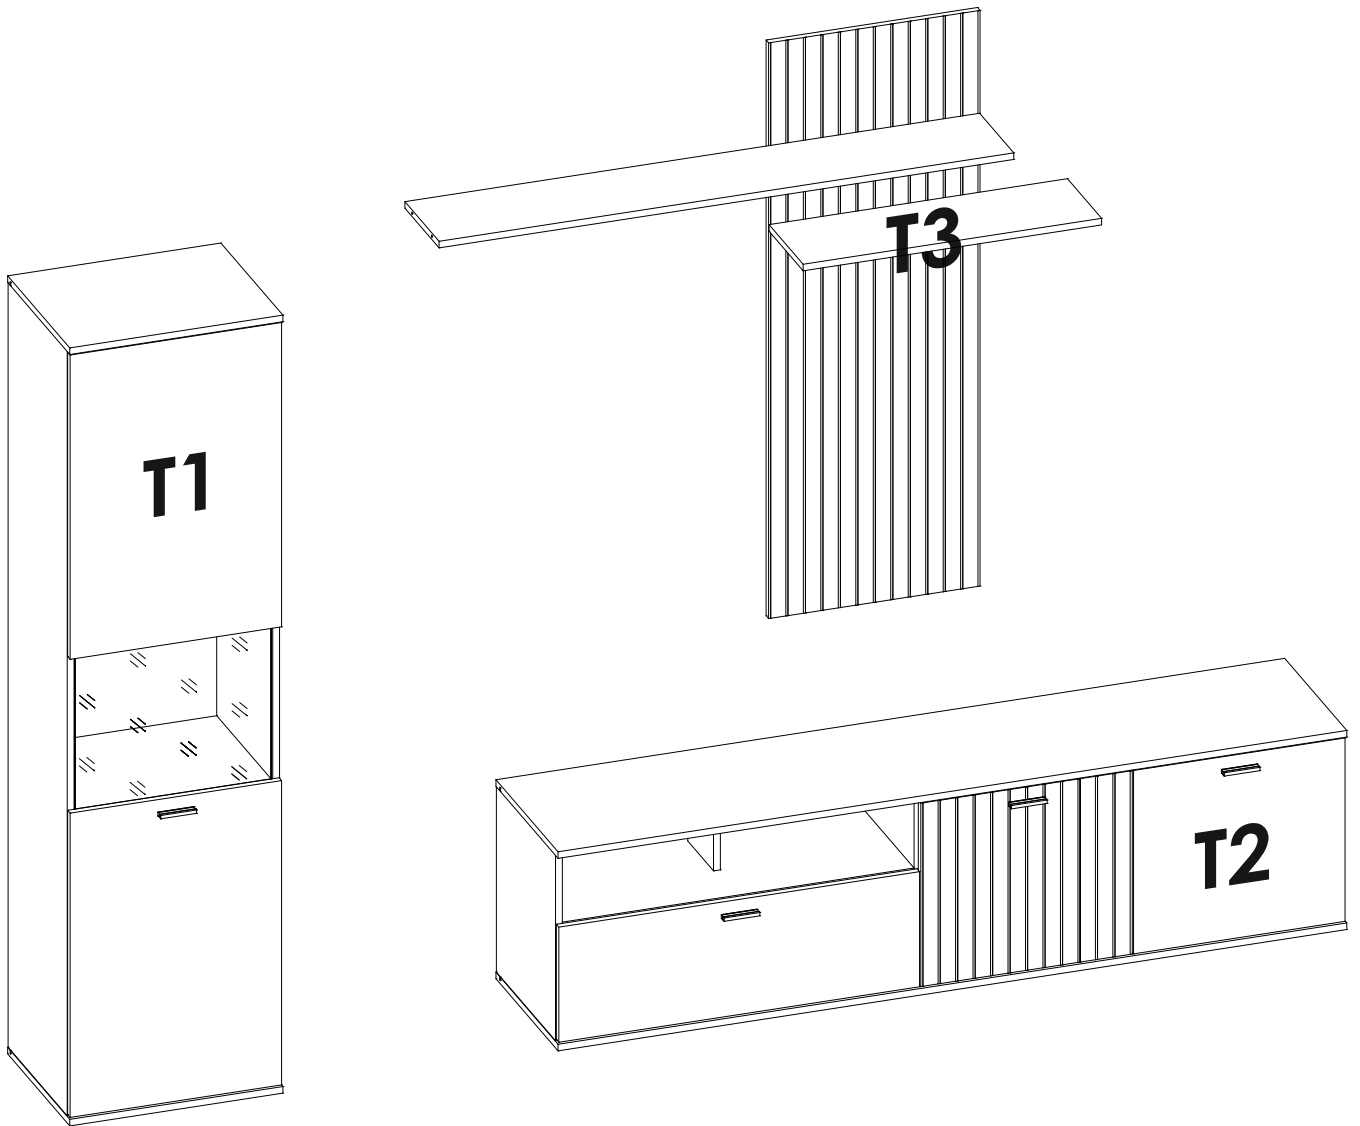

OK

SILVER TVWAND235

T1

SILVER TVWAND235

	(A1) 8 x 35 mm x16 	(B0 + B1) x4
	(C2) 5 x 13 mm x8 	(D2) x8
(E0) Ø16 x12 	(E1) 15 x 12 mm x12 	(F1) 6 x 34 mm x12
(G1) 7 x 50 mm x4 	(H1) L - 84mm x1 	(I2) 4 x 16 mm x7
(I3) 3,5 x 22 mm x4 	(I5) 3,5 x 27 mm x2 	(LED) x1
(M) x1 	(N1) 3 x 16 mm x6 	(O1) x4
(P15) x1 	(Q9) x1 	(R1) x6
(R3) x6 	(R4) x12 	(R8) x4 1,5 mm
(S13) x1 Ø8 	(Z) x1 	