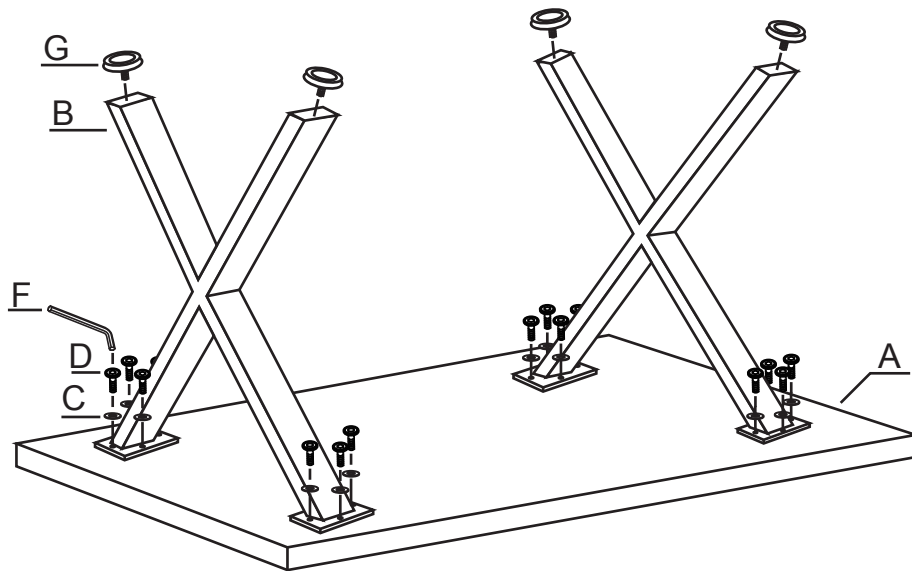

# ASSEMBLY INSTRUCTION

Item NO: DEC8000

HARDWARE LIST			
NO.	PART	DESCRIPTION	Q'TY
A		MDF top	1
B		frame	2
C		metal gasket	16
D		screw	16
F		allen key	1
G		feet	4

step 1

step 2