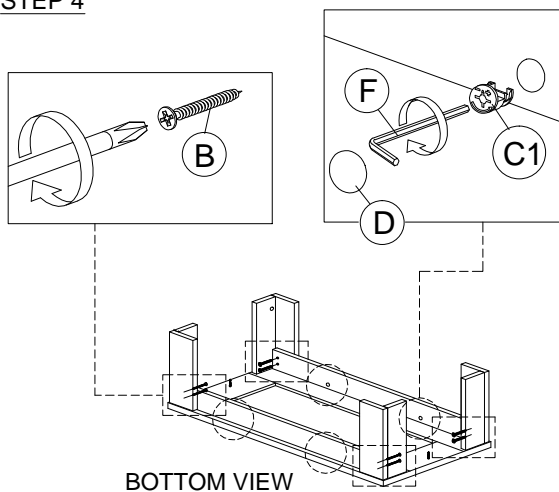

ASSEMBLY INSTRUCTION

MODEL : CT 15021-S5V - ELITE/EDDY SALONTAFEL / TABLE BASSE 120 / SOFA TABLE 120

HARDWARE	A	B	C	C1	C2	D	E	F
	PLASTIC DOWEL 8 X 25 1X26	CB SCREW M4.5X45 1X16	MINIFIX 5654 22 SETS	SCREW CAP 1X10	PLASTIC PIN 1X8			ALLEN KEY 1X1

PARTS LIST

STEP 1

STEP 2

STEP 3

STEP 4

STEP 5

STEP 6

COMPLETED