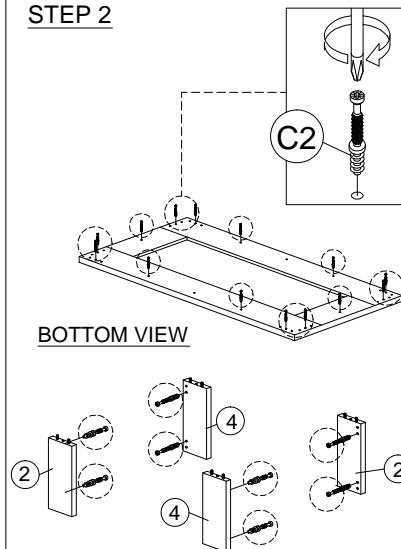

ASSEMBLY INSTRUCTION

MODEL : CT 15021-S5V - ELITE/EDDY SALONTAFEL / TABLE BASSE 120 / SOFA TABLE 120

HARDWARE	A	B	C	C1	C2	D	E	F
	PLASTIC DOWEL 8 X 25 1X26	CB SCREW M4.5X45 1X16	MINIFIX 5654 22 SETS	SCREW CAP 1X10	PLASTIC PIN 1X8			ALLEN KEY 1X1

PARTS LIST

STEP 1

STEP 2

STEP 3

STEP 4

STEP 5

STEP 6

COMPLETED