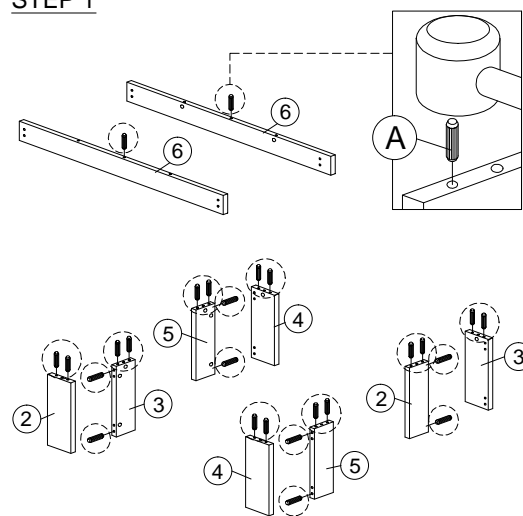

ASSEMBLY INSTRUCTION

MODEL : CT 15021-S5V - ELITE/EDDY SALONTAFEL / TABLE BASSE 120 / SOFA TABLE 120

HARDWARE	A	B	C	C1	C2	D	E	F
	PLASTIC DOWEL 8 X 25 1X26	CB SCREW M4.5X45 1X16	MINIFIX 5654 22 SETS	SCREW CAP 1X10	PLASTIC PIN 1X8			ALLEN KEY 1X1

PARTS LIST

STEP 1

STEP 2

STEP 3

STEP 4

STEP 5

STEP 6

COMPLETED