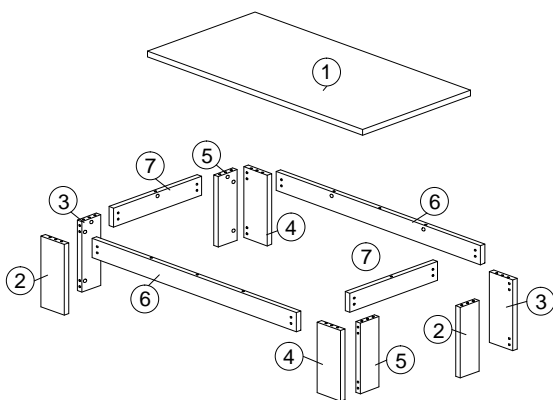

ASSEMBLY INSTRUCTION

MODEL : CT 15021-S5V - ELITE/EDDY SALONTAFEL / TABLE BASSE 120 / SOFA TABLE 120

HARDWARE	A	B	C	C1	C2	D	E	F
	PLASTIC DOWEL 8 X 25 1X26	CB SCREW M4.5X45 1X16	MINIFIX 5654 22 SETS	SCREW CAP 1X10	PLASTIC PIN 1X8			ALLEN KEY 1X1

PARTS LIST

STEP 1

STEP 2

STEP 3

STEP 4

STEP 5

STEP 6

COMPLETED