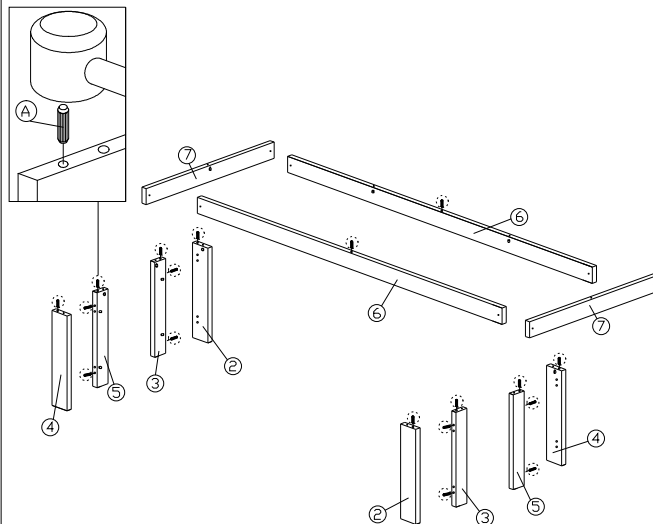

ASSEMBLY INSTRUCTION

MODEL : 1235-S5V - EMMA SALONTAFEL / TABLE BASSE 120 / SOFA TABLE 120

HARDWARE	A	B	C	D	E	F
	PLASTIC DOWEL 8 X 25 1X18	ALLEN KEY 1X1	C1 C2 MINIFIX 5654 1X22	CB SCREW M4.5 X 45MM 1X8	PLASTIC PIN 1X8	MINIFIX CAP 1X22

PARTS LIST

STEP 1 Dowel Fitting

STEP 2

STEP 3

STEP 4

STEP 5

STEP 6