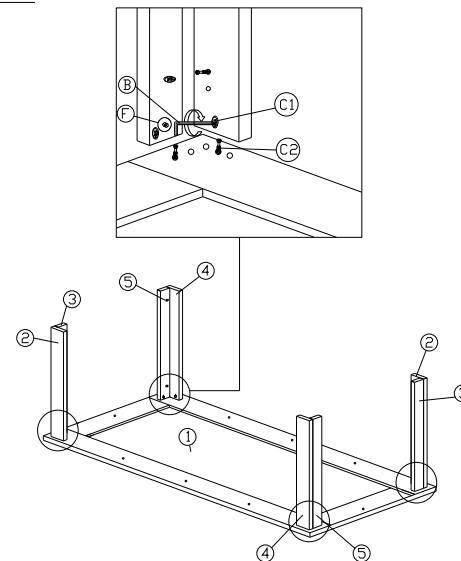

ASSEMBLY INSTRUCTION

MODEL : 1235-S5V - EMMA SALONTAFEL / TABLE BASSE 120 / SOFA TABLE 120

HARDWARE	A	B	C	D	E	F
	PLASTIC DOWEL 8 X 25 1X18	ALLEN KEY 1X1	C1 C2 MINIFIX 5654 1X22	CB SCREW M4.5 X 45MM 1X8	PLASTIC PIN 1X8	MINIFIX CAP 1X22

PARTS LIST

STEP 1 Dowel Fitting

STEP 2

STEP 3

STEP 4

STEP 5

STEP 6