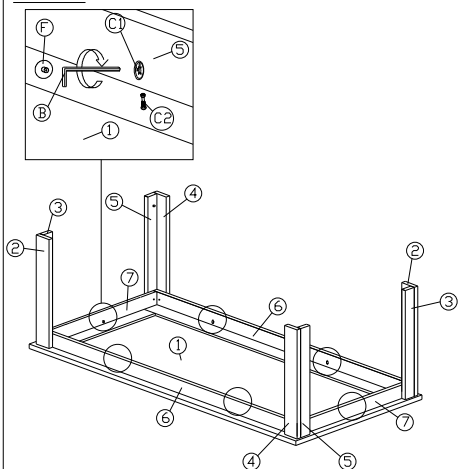

ASSEMBLY INSTRUCTION

MODEL : 1235-S5V - EMMA SALONTAFEL / TABLE BASSE 120 / SOFA TABLE 120

HARDWARE	A	B	C	D	E	F
	PLASTIC DOWEL 8 X 25 1X18	ALLEN KEY 1X1	C1 C2 MINIFIX 5654 1X22	CB SCREW M4.5 X 45MM 1X8	PLASTIC PIN 1X8	MINIFIX CAP 1X22

PARTS LIST

STEP 1 Dowel Fitting

STEP 2

STEP 3

STEP 4

STEP 5

STEP 6