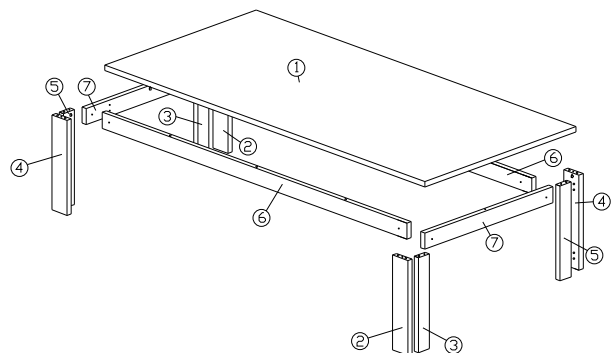

ASSEMBLY INSTRUCTION

MODEL : 1235-S5V - EMMA SALONTAFEL / TABLE BASSE 120 / SOFA TABLE 120

HARDWARE	A	B	C	D	E	F
	PLASTIC DOWEL 8 X 25 1X18	ALLEN KEY 1X1	C1 C2 MINIFIX 5654 1X22	CB SCREW M4.5 X 45MM 1X8	PLASTIC PIN 1X8	MINIFIX CAP 1X22

PARTS LIST

STEP 1 Dowel Fitting

STEP 2

STEP 3

STEP 4

STEP 5

STEP 6