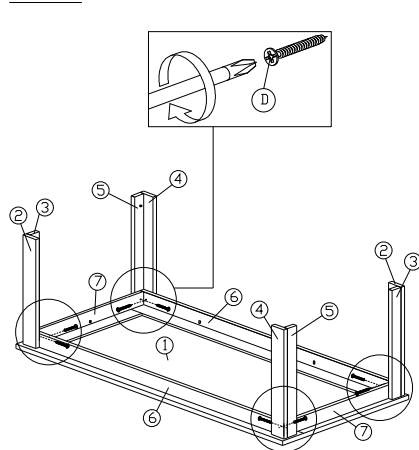

ASSEMBLY INSTRUCTION

MODEL : 1235-S5V - EMMA SALONTAFEL / TABLE BASSE 120 / SOFA TABLE 120

HARDWARE	A	B	C	D	E	F
	PLASTIC DOWEL 8 X 25 1X18	ALLEN KEY 1X1	C1 C2 MINIFIX 5654 1X22	CB SCREW M4.5 X 45MM 1X8	PLASTIC PIN 1X8	MINIFIX CAP 1X22

PARTS LIST

STEP 1 Dowel Fitting

STEP 2

STEP 3

STEP 4

STEP 5

STEP 6