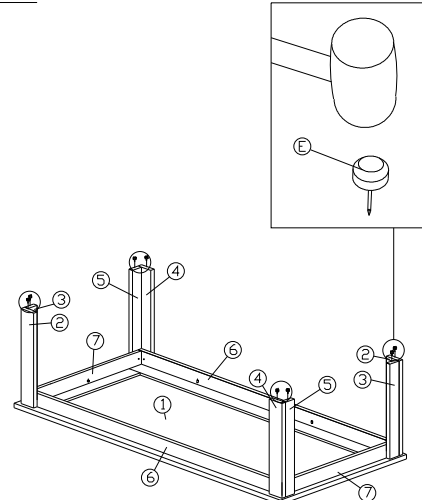

ASSEMBLY INSTRUCTION

MODEL : 1235-S5V - EMMA SALONTAFEL / TABLE BASSE 120 / SOFA TABLE 120

HARDWARE	A	B	C	D	E	F
	PLASTIC DOWEL 8 X 25 1X18	ALLEN KEY 1X1	C1 C2 MINIFIX 5654 1X22	CB SCREW M4.5 X 45MM 1X8	PLASTIC PIN 1X8	MINIFIX CAP 1X22

PARTS LIST

STEP 1 Dowel Fitting

STEP 2

STEP 3

STEP 4

STEP 5

STEP 6