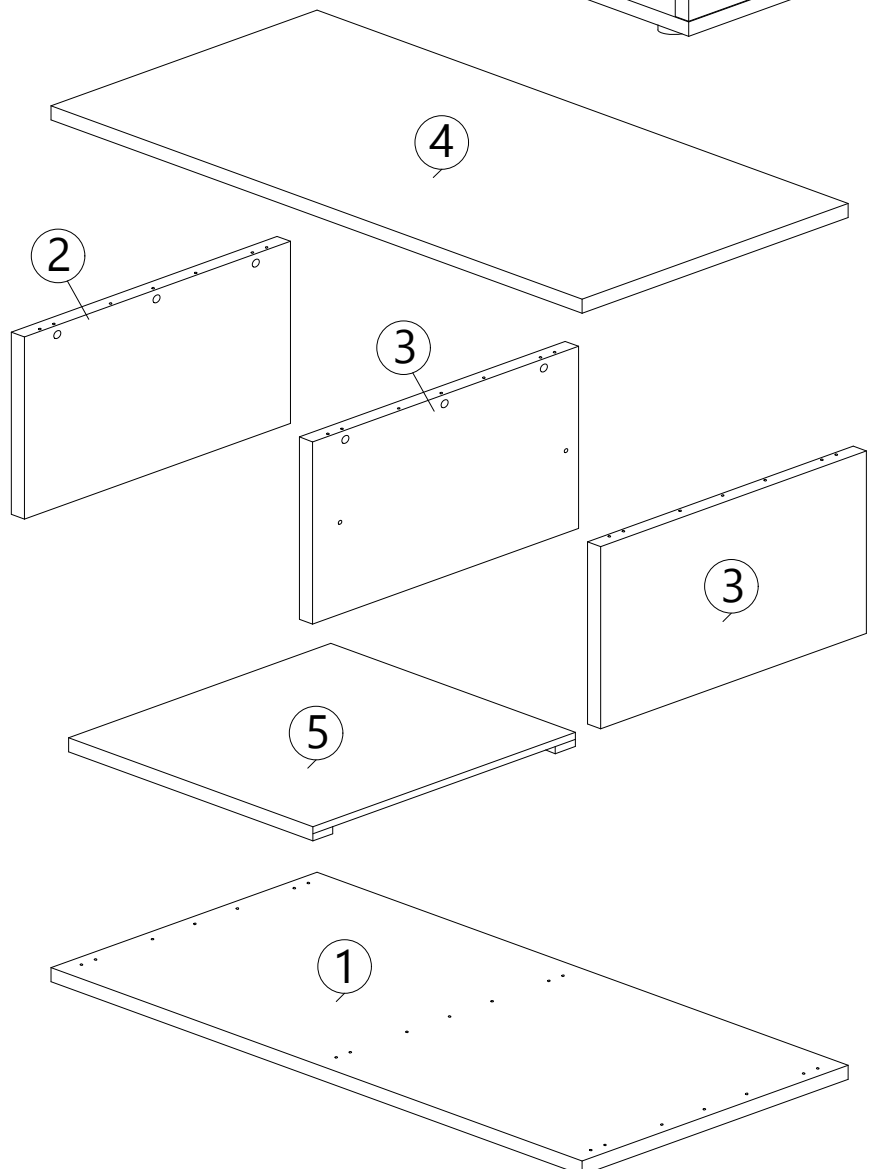

CT 15041-MF-E1-S5V