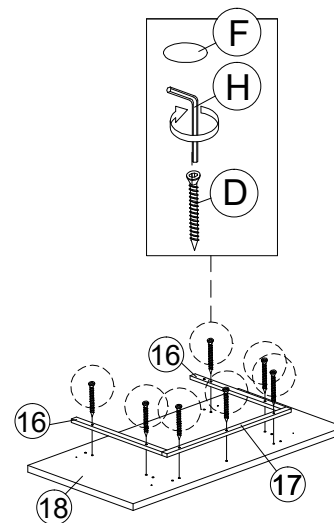

ASSEMBLY INSTRUCTION

MODEL : DS 013-ET-S5V - EMMA EETTAFEL / TABLE / DINING TABLE 170/220

HARDWARE	A	B	C	D	E	F	G	H	I	J	K	L	M
	PLASTIC DOWEL 8 X 25 1X56	CB SCREW M3.5X16 1X28	CB SCREW M4.5X45 1X24	CSK CAP M6 X 40 1X7	MINIFIX 5654 47 SETS	SCREW CAP 1X47	PLASTIC PIN 1X12	ALLEN KEY 1X1	I-BRACKET (75 x 20mm) 1X2	CSK CAP M6X50 1X11	STOPPER LOCK 1X2	'U' PLASTIC RAIL (1198MM) 1X2	METAL HOOK 1X2

STEP 12

STEP 13

STEP 14

STEP 15

STEP 16

ASSEMBLY INSTRUCTION

MODEL : DS 013-ET-S5V - EMMA EETTAFEL / TABLE / DINING TABLE 170/220

STEP 17

STEP 18

STEP 19

STEP 20

STEP 21

STEP 22

COMPLETED