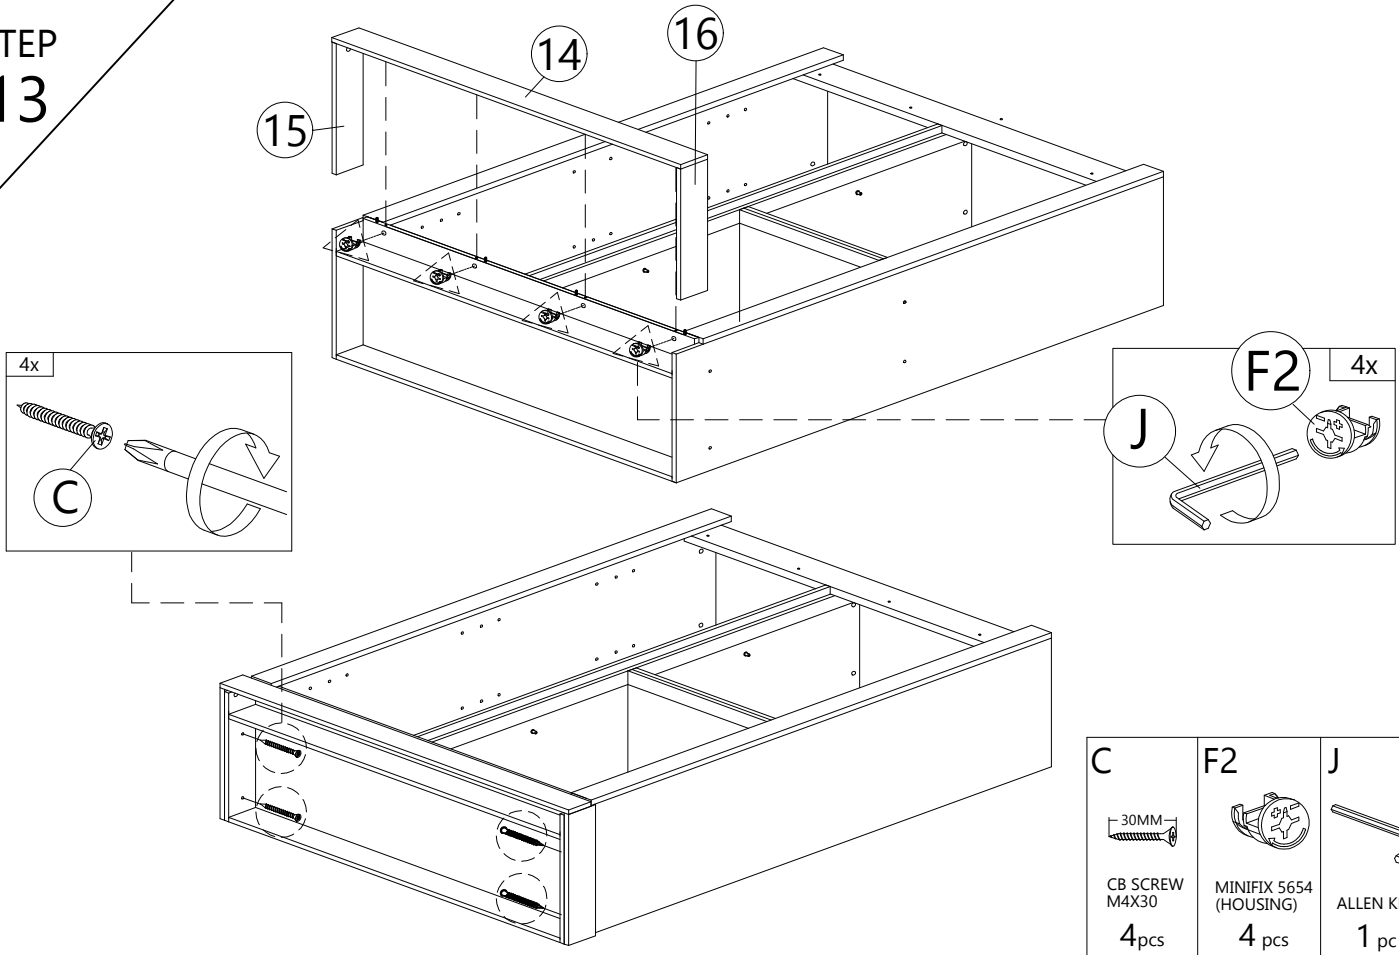

STEP
13

C	F2	J
CB SCREW M4X30	MINIFIX 5654 (HOUSING)	ALLEN KEY
4 pcs	4 pcs	1 pc