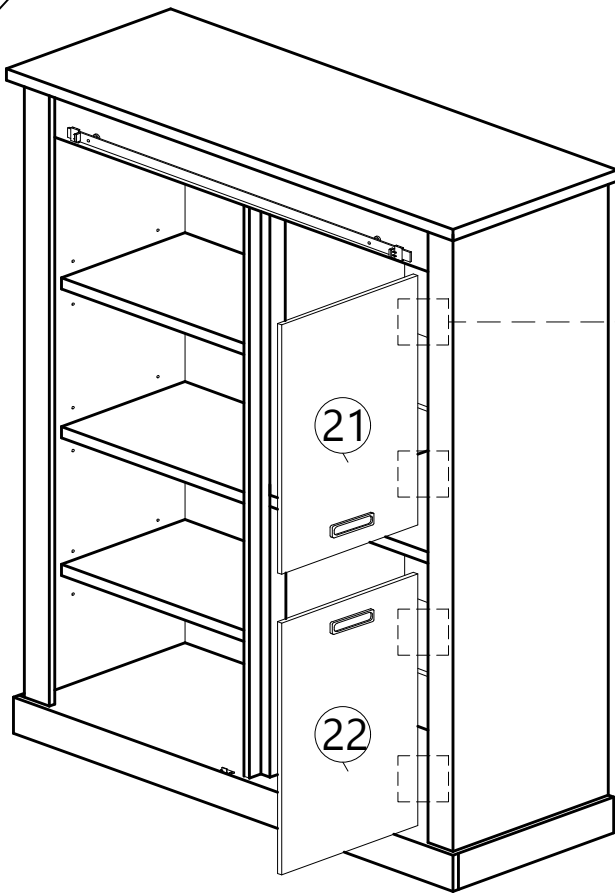

STEP  
18

N6	N7
	
SINGLE DOOR -FLOOR GUIDE	SINGLE DOOR -CB SCREW M3.5X16 (BLACK)
1 pc	2 pcs

STEP  
19

Back view

I

POWER NAIL 5/8"
90 pcs

STEP  
20

STEP 21