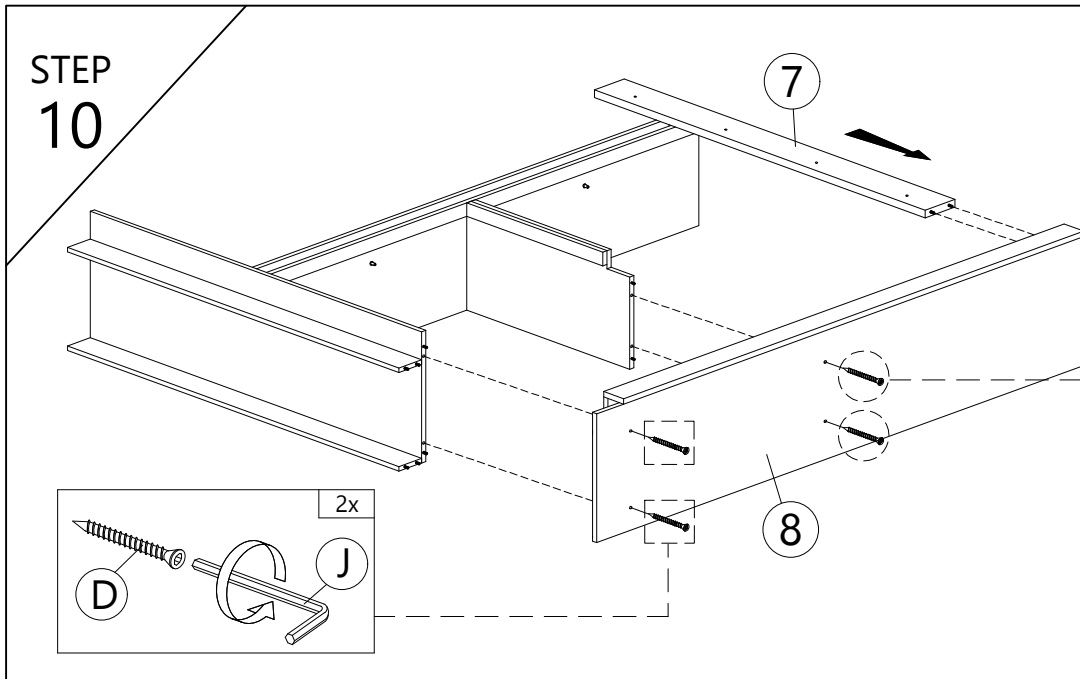

- PLASTIC DOWEL M8X25  
A=75pcs
- CB SCREW M3.5X16  
B=16pcs
- CB SCREW M4X30  
C=4pcs
- CSK CAP M6X40  
D=10pcs

<b>E</b>  PVC SHELF SUPPORT 21pcs	<b>F1</b>  MINIFIX 5654 (SCREW) 32pcs	<b>F2</b>  MINIFIX 5654 (HOUSING) 32pcs	<b>G</b>  CAP 36pcs	<b>H</b>  PLASTIC PIN 6pcs
<b>I</b>  POWER NAIL 5/8" 90pcs	<b>J</b>  ALLEN KEY 1pc	<b>K</b>  HINGES 5/8" 4pcs	<b>L</b>  HANDLE 11036 (PVC) 3pcs	<b>M</b>  TRUSS HEAD CB SCREW M4X16 6pcs

**N-SINGLE DOOR METAL SLIDE (1050mm) - 1 SET**

<b>N1</b>  SINGLE DOOR -METAL SLIDE (1050mm) 1pc	<b>N2</b>  SINGLE DOOR -SLIDING DOOR STOP 2pcs	<b>N3</b>  SINGLE DOOR -PIPE CLAMPS 4pcs	<b>N4</b>  SINGLE DOOR -HEX BOLT 4pcs	<b>N5</b>  SINGLE DOOR -SMALL ALLEN KEY 1pc
<b>N6</b>  SINGLE DOOR -FLOOR GUIDE 1pc	<b>N7</b>  SINGLE DOOR -CB SCREW M3.5X16 (BLACK) 6pcs	<b>N8</b>  SINGLE DOOR -ROLLER HANGER 2pcs	<b>N9</b>  SINGLE DOOR -CB SCREW M4X25 (BLACK) 1pc	<b>N10</b>  SINGLE DOOR -ANTI JUMP BLOCK 1pc