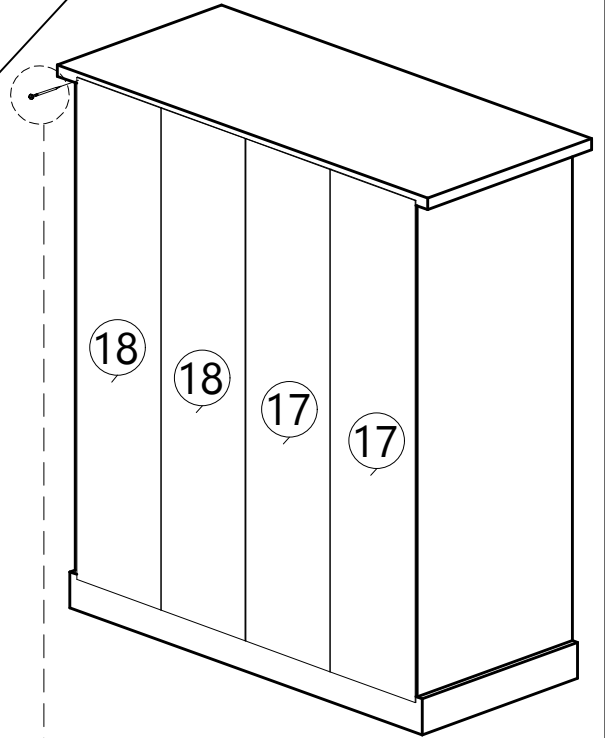

STEP
19

Back view