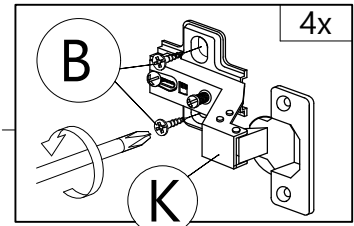

STEP  
15

<b>L</b>	<b>M</b>
	
HANDLE 11036 (PVC)	TRUSS HEAD CB SCREW M4X16
2 pcs	4 pcs

STEP  
16

Inside view

<b>B</b>	<b>K</b>
	
CB SCREW M3.5X16	HINGES 3/8"
8 pcs	4 pcs

STEP  
17

<b>F2</b>	<b>G</b>	<b>J</b>	<b>N1</b>	<b>N2</b>	<b>N3</b>	<b>N4</b>	<b>N5</b>
							
MINIFIX 5654 (HOUSING)	CAP	ALLEN KEY	SINGLE DOOR -METAL SLIDE (1050mm)	SINGLE DOOR -SLIDING DOOR STOP	SINGLE DOOR -PIPE CLAMPS	SINGLE DOOR -HEX BOLT	SINGLE DOOR -SMALL ALLEN KEY
10 pcs	6 pcs	1 pc	1 pc	2 pcs	4 pcs	4 pcs	1 pc

STEP  
18

N6	N7
	
SINGLE DOOR -FLOOR GUIDE	SINGLE DOOR -CB SCREW M3.5X16 (BLACK)
1 pc	2 pcs

STEP  
19

Back view

I

POWER NAIL 5/8"
90 pcs

STEP  
20

STEP 21