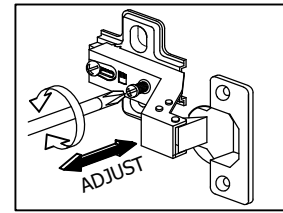

STEP  
15

<b>L</b>	<b>M</b>
	
HANDLE 11036 (PVC)	TRUSS HEAD CB SCREW M4X16
2 pcs	4 pcs

STEP  
16

Inside view

<b>B</b>	<b>K</b>
	
CB SCREW M3.5X16	HINGES 3/8"
8 pcs	4 pcs

STEP  
17

<b>F2</b>	<b>G</b>	<b>J</b>	<b>N1</b>	<b>N2</b>	<b>N3</b>	<b>N4</b>	<b>N5</b>
							
MINIFIX 5654 (HOUSING)	CAP	ALLEN KEY	SINGLE DOOR -METAL SLIDE (1050mm)	SINGLE DOOR -SLIDING DOOR STOP	SINGLE DOOR -PIPE CLAMPS	SINGLE DOOR -HEX BOLT	SINGLE DOOR -SMALL ALLEN KEY
10 pcs	6 pcs	1 pc	1 pc	2 pcs	4 pcs	4 pcs	1 pc

STEP  
18

N6	N7
	
SINGLE DOOR -FLOOR GUIDE	SINGLE DOOR -CB SCREW M3.5X16 (BLACK)
1 pc	2 pcs

STEP  
19

Back view

I

POWER NAIL 5/8"
90 pcs

STEP  
20

STEP 21