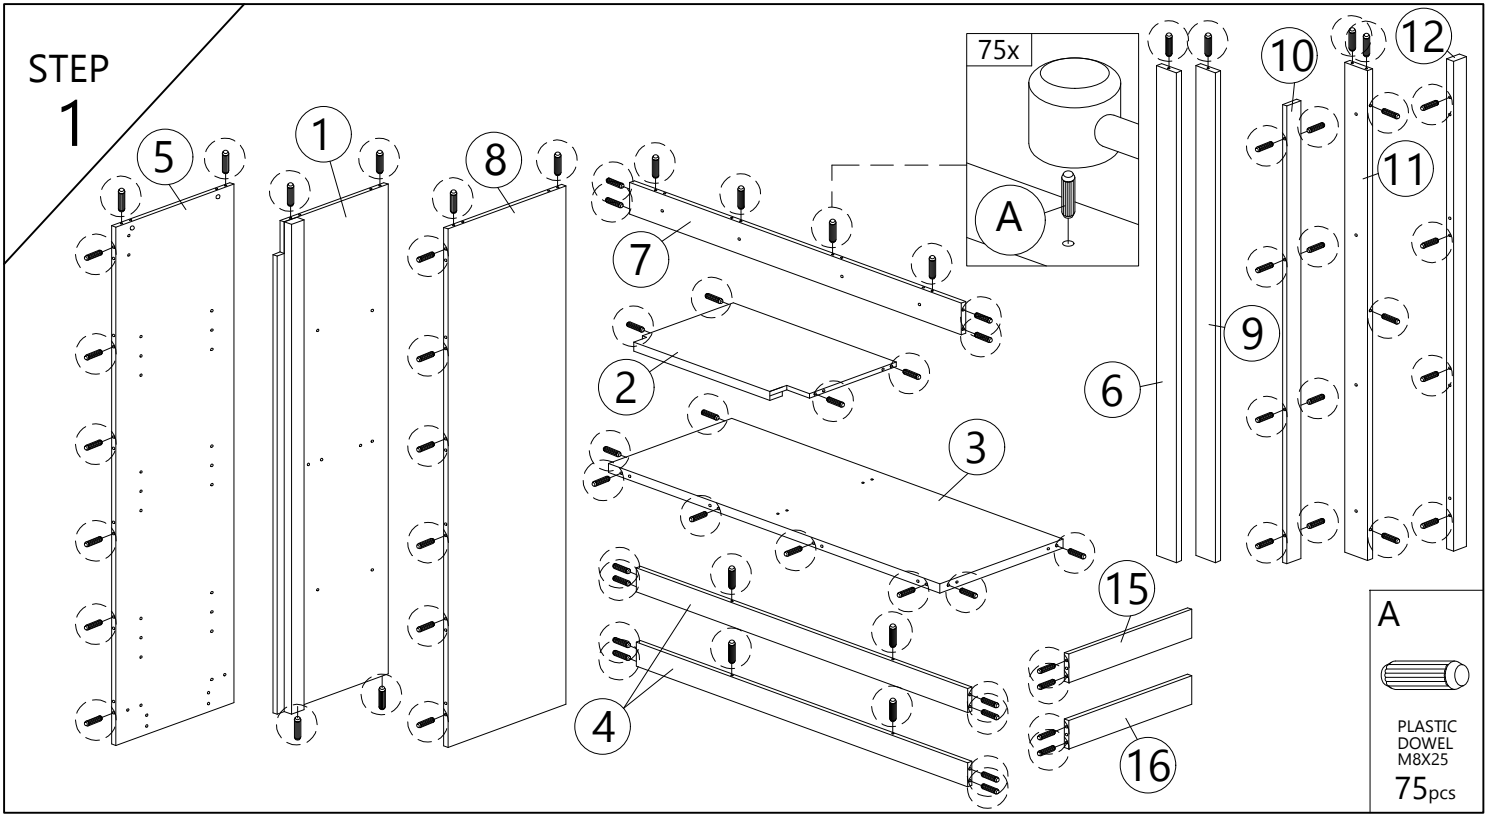

**N-SINGLE DOOR METAL SLIDE (1050mm) - 1 SET**

<b>N1</b>  SINGLE DOOR -METAL SLIDE (1050mm) 1pc	<b>N2</b>  SINGLE DOOR -SLIDING DOOR STOP 2pcs	<b>N3</b>  SINGLE DOOR -PIPE CLAMPS 4pcs	<b>N4</b>  SINGLE DOOR -HEX BOLT 4pcs	<b>N5</b>  SINGLE DOOR -SMALL ALLEN KEY 1pc
<b>N6</b>  SINGLE DOOR -FLOOR GUIDE 1pc	<b>N7</b>  SINGLE DOOR -CB SCREW M3.5X16 (BLACK) 6pcs	<b>N8</b>  SINGLE DOOR -ROLLER HANGER 2pcs	<b>N9</b>  SINGLE DOOR -CB SCREW M4X25 (BLACK) 1pc	<b>N10</b>  SINGLE DOOR -ANTI JUMP BLOCK 1pc