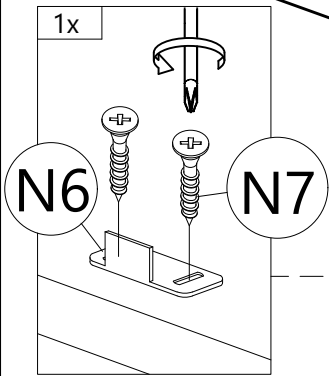

STEP  
12

F2	J
MINIFIX 5654 (HOUSING)	ALLEN KEY
2 pcs	1 pc

STEP  
13

C	F2	J
CB SCREW M4X30	MINIFIX 5654 (HOUSING)	ALLEN KEY
4 pcs	4 pcs	1 pc

STEP  
14

L	M	N7	N8	N9	N10
HANDLE 11036 (PVC)	TRUSS HEAD CB SCREW M4X16	SINGLE DOOR -CB SCREW M3.5X16 (BLACK)	SINGLE DOOR -ROLLER HANGER	SINGLE DOOR -CB SCREW M4X25 (BLACK)	SINGLE DOOR -ANTI JUMP BLOCK
1 pc	2 pcs	4 pcs	2 pcs	1 pc	1 pc

STEP  
15

<b>L</b>	<b>M</b>
	
HANDLE 11036 (PVC)	TRUSS HEAD CB SCREW M4X16
2 pcs	4 pcs

STEP  
16

Inside view

<b>B</b>	<b>K</b>
	
CB SCREW M3.5X16	HINGES 3/8"
8 pcs	4 pcs

STEP  
17

<b>F2</b>	<b>G</b>	<b>J</b>	<b>N1</b>	<b>N2</b>	<b>N3</b>	<b>N4</b>	<b>N5</b>
							
MINIFIX 5654 (HOUSING)	CAP	ALLEN KEY	SINGLE DOOR -METAL SLIDE (1050mm)	SINGLE DOOR -SLIDING DOOR STOP	SINGLE DOOR -PIPE CLAMPS	SINGLE DOOR -HEX BOLT	SINGLE DOOR -SMALL ALLEN KEY
10 pcs	6 pcs	1 pc	1 pc	2 pcs	4 pcs	4 pcs	1 pc

STEP  
18

N6	N7
	
SINGLE DOOR -FLOOR GUIDE	SINGLE DOOR -CB SCREW M3.5X16 (BLACK)
1 pc	2 pcs

STEP  
19

Back view

I

POWER NAIL 5/8"
90 pcs

STEP  
20

STEP 21