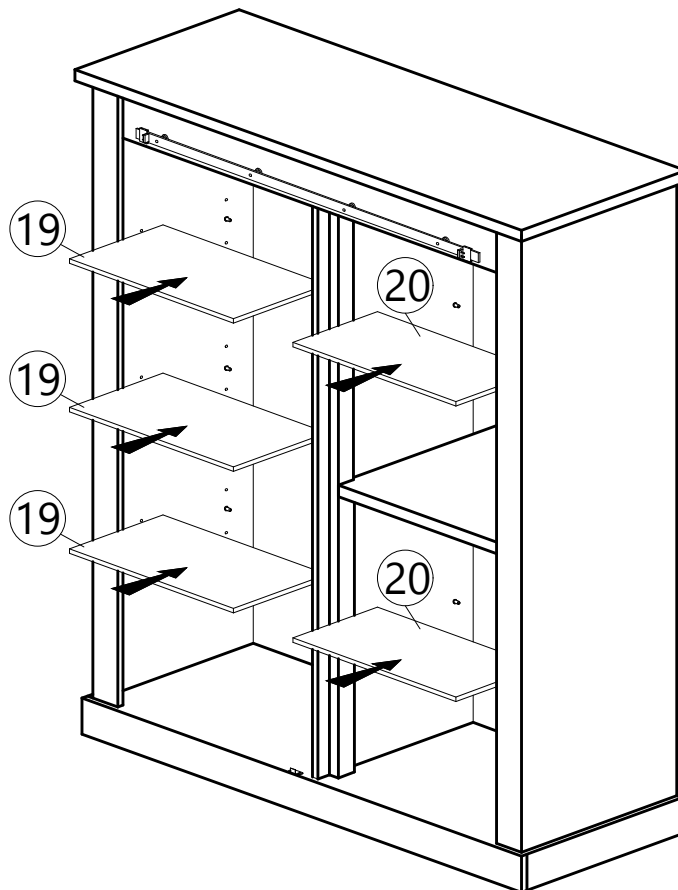

STEP  
18

N6	N7
	
SINGLE DOOR -FLOOR GUIDE	SINGLE DOOR -CB SCREW M3.5X16 (BLACK)
1 pc	2 pcs

STEP  
19

Back view

I

POWER NAIL 5/8"
90 pcs

STEP  
20

STEP 21