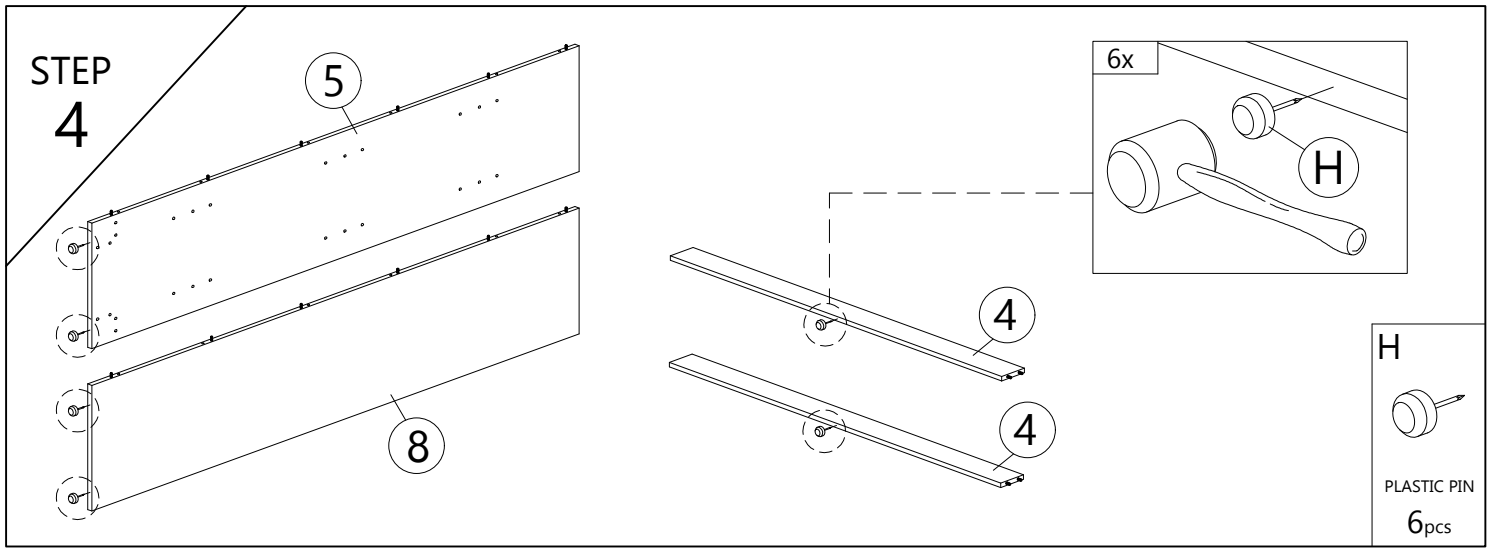

**N-SINGLE DOOR METAL SLIDE (1050mm) - 1 SET**

<b>N1</b>  SINGLE DOOR -METAL SLIDE (1050mm) 1pc	<b>N2</b>  SINGLE DOOR -SLIDING DOOR STOP 2pcs	<b>N3</b>  SINGLE DOOR -PIPE CLAMPS 4pcs	<b>N4</b>  SINGLE DOOR -HEX BOLT 4pcs	<b>N5</b>  SINGLE DOOR -SMALL ALLEN KEY 1pc
<b>N6</b>  SINGLE DOOR -FLOOR GUIDE 1pc	<b>N7</b>  SINGLE DOOR -CB SCREW M3.5X16 (BLACK) 6pcs	<b>N8</b>  SINGLE DOOR -ROLLER HANGER 2pcs	<b>N9</b>  SINGLE DOOR -CB SCREW M4X25 (BLACK) 1pc	<b>N10</b>  SINGLE DOOR -ANTI JUMP BLOCK 1pc