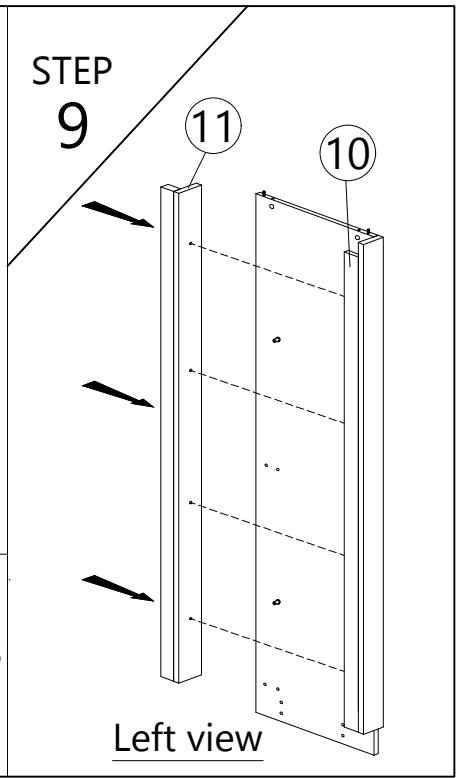

- PLASTIC DOWEL M8X25  
A=75pcs
- CB SCREW M3.5X16  
B=16pcs
- CB SCREW M4X30  
C=4pcs
- CSK CAP M6X40  
D=10pcs

<b>E</b>  PVC SHELF SUPPORT 21pcs	<b>F1</b>  MINIFIX 5654 (SCREW) 32pcs	<b>F2</b>  MINIFIX 5654 (HOUSING) 32pcs	<b>G</b>  CAP 36pcs	<b>H</b>  PLASTIC PIN 6pcs
<b>I</b>  POWER NAIL 5/8" 90pcs	<b>J</b>  ALLEN KEY 1pc	<b>K</b>  HINGES 5/8" 4pcs	<b>L</b>  HANDLE 11036 (PVC) 3pcs	<b>M</b>  TRUSS HEAD CB SCREW M4X16 6pcs

**N-SINGLE DOOR METAL SLIDE (1050mm) - 1 SET**

<b>N1</b>  SINGLE DOOR -METAL SLIDE (1050mm) 1pc	<b>N2</b>  SINGLE DOOR -SLIDING DOOR STOP 2pcs	<b>N3</b>  SINGLE DOOR -PIPE CLAMPS 4pcs	<b>N4</b>  SINGLE DOOR -HEX BOLT 4pcs	<b>N5</b>  SINGLE DOOR -SMALL ALLEN KEY 1pc
<b>N6</b>  SINGLE DOOR -FLOOR GUIDE 1pc	<b>N7</b>  SINGLE DOOR -CB SCREW M3.5X16 (BLACK) 6pcs	<b>N8</b>  SINGLE DOOR -ROLLER HANGER 2pcs	<b>N9</b>  SINGLE DOOR -CB SCREW M4X25 (BLACK) 1pc	<b>N10</b>  SINGLE DOOR -ANTI JUMP BLOCK 1pc