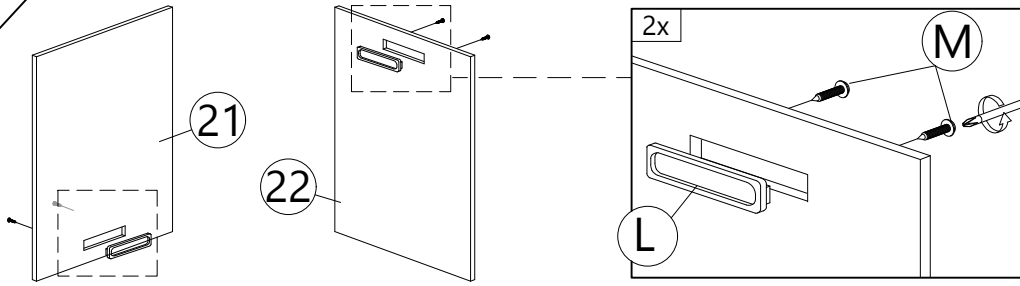

**N-SINGLE DOOR METAL SLIDE (1050mm) - 1 SET**

<b>N1</b>  SINGLE DOOR -METAL SLIDE (1050mm) 1pc	<b>N2</b>  SINGLE DOOR -SLIDING DOOR STOP 2pcs	<b>N3</b>  SINGLE DOOR -PIPE CLAMPS 4pcs	<b>N4</b>  SINGLE DOOR -HEX BOLT 4pcs	<b>N5</b>  SINGLE DOOR -SMALL ALLEN KEY 1pc
<b>N6</b>  SINGLE DOOR -FLOOR GUIDE 1pc	<b>N7</b>  SINGLE DOOR -CB SCREW M3.5X16 (BLACK) 6pcs	<b>N8</b>  SINGLE DOOR -ROLLER HANGER 2pcs	<b>N9</b>  SINGLE DOOR -CB SCREW M4X25 (BLACK) 1pc	<b>N10</b>  SINGLE DOOR -ANTI JUMP BLOCK 1pc

STEP  
12

F2	J
MINIFIX 5654 (HOUSING)	ALLEN KEY
2 pcs	1 pc

STEP  
13

C	F2	J
CB SCREW M4X30	MINIFIX 5654 (HOUSING)	ALLEN KEY
4 pcs	4 pcs	1 pc

STEP  
14

L	M	N7	N8	N9	N10
HANDLE 11036 (PVC)	TRUSS HEAD CB SCREW M4X16	SINGLE DOOR -CB SCREW M3.5X16 (BLACK)	SINGLE DOOR -ROLLER HANGER	SINGLE DOOR -CB SCREW M4X25 (BLACK)	SINGLE DOOR -ANTI JUMP BLOCK
1 pc	2 pcs	4 pcs	2 pcs	1 pc	1 pc

STEP  
15

<b>L</b>	<b>M</b>
	
HANDLE 11036 (PVC)	TRUSS HEAD CB SCREW M4X16
2 pcs	4 pcs

STEP  
16

Inside view

<b>B</b>	<b>K</b>
	
CB SCREW M3.5X16	HINGES 3/8"
8 pcs	4 pcs

STEP  
17

<b>F2</b>	<b>G</b>	<b>J</b>	<b>N1</b>	<b>N2</b>	<b>N3</b>	<b>N4</b>	<b>N5</b>
							
MINIFIX 5654 (HOUSING)	CAP	ALLEN KEY	SINGLE DOOR -METAL SLIDE (1050mm)	SINGLE DOOR -SLIDING DOOR STOP	SINGLE DOOR -PIPE CLAMPS	SINGLE DOOR -HEX BOLT	SINGLE DOOR -SMALL ALLEN KEY
10 pcs	6 pcs	1 pc	1 pc	2 pcs	4 pcs	4 pcs	1 pc