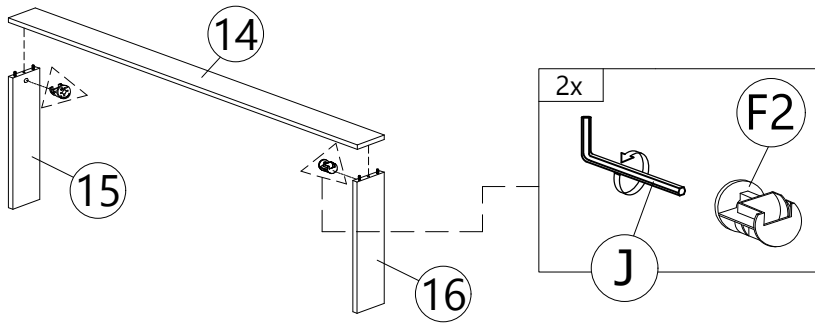

**N-SINGLE DOOR METAL SLIDE (1050mm) - 1 SET**

<b>N1</b>  SINGLE DOOR -METAL SLIDE (1050mm) 1pc	<b>N2</b>  SINGLE DOOR -SLIDING DOOR STOP 2pcs	<b>N3</b>  SINGLE DOOR -PIPE CLAMPS 4pcs	<b>N4</b>  SINGLE DOOR -HEX BOLT 4pcs	<b>N5</b>  SINGLE DOOR -SMALL ALLEN KEY 1pc
<b>N6</b>  SINGLE DOOR -FLOOR GUIDE 1pc	<b>N7</b>  SINGLE DOOR -CB SCREW M3.5X16 (BLACK) 6pcs	<b>N8</b>  SINGLE DOOR -ROLLER HANGER 2pcs	<b>N9</b>  SINGLE DOOR -CB SCREW M4X25 (BLACK) 1pc	<b>N10</b>  SINGLE DOOR -ANTI JUMP BLOCK 1pc

STEP  
12

F2	J
MINIFIX 5654 (HOUSING)	ALLEN KEY
2 pcs	1 pc

STEP  
13

C	F2	J
CB SCREW M4X30	MINIFIX 5654 (HOUSING)	ALLEN KEY
4 pcs	4 pcs	1 pc

STEP  
14

L	M	N7	N8	N9	N10
HANDLE 11036 (PVC)	TRUSS HEAD CB SCREW M4X16	SINGLE DOOR -CB SCREW M3.5X16 (BLACK)	SINGLE DOOR -ROLLER HANGER	SINGLE DOOR -CB SCREW M4X25 (BLACK)	SINGLE DOOR -ANTI JUMP BLOCK
1 pc	2 pcs	4 pcs	2 pcs	1 pc	1 pc