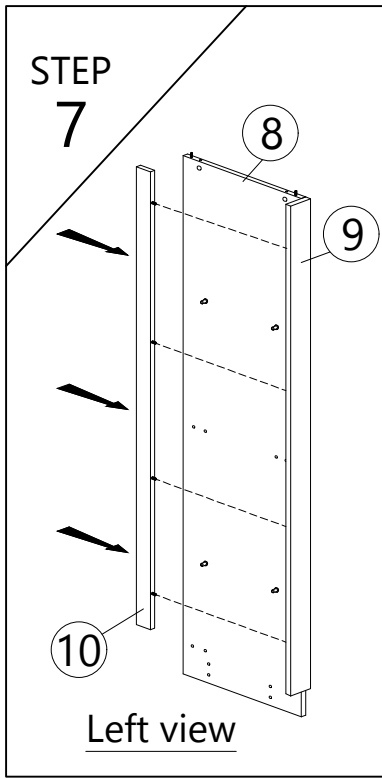

- PLASTIC DOWEL M8X25  
A=75pcs
- CB SCREW M3.5X16  
B=16pcs
- CB SCREW M4X30  
C=4pcs
- CSK CAP M6X40  
D=10pcs

<b>E</b>  PVC SHELF SUPPORT 21pcs	<b>F1</b>  MINIFIX 5654 (SCREW) 32pcs	<b>F2</b>  MINIFIX 5654 (HOUSING) 32pcs	<b>G</b>  CAP 36pcs	<b>H</b>  PLASTIC PIN 6pcs
<b>I</b>  POWER NAIL 5/8" 90pcs	<b>J</b>  ALLEN KEY 1pc	<b>K</b>  HINGES 5/8" 4pcs	<b>L</b>  HANDLE 11036 (PVC) 3pcs	<b>M</b>  TRUSS HEAD CB SCREW M4X16 6pcs

**N-SINGLE DOOR METAL SLIDE (1050mm) - 1 SET**

<b>N1</b>  SINGLE DOOR -METAL SLIDE (1050mm) 1pc	<b>N2</b>  SINGLE DOOR -SLIDING DOOR STOP 2pcs	<b>N3</b>  SINGLE DOOR -PIPE CLAMPS 4pcs	<b>N4</b>  SINGLE DOOR -HEX BOLT 4pcs	<b>N5</b>  SINGLE DOOR -SMALL ALLEN KEY 1pc
<b>N6</b>  SINGLE DOOR -FLOOR GUIDE 1pc	<b>N7</b>  SINGLE DOOR -CB SCREW M3.5X16 (BLACK) 6pcs	<b>N8</b>  SINGLE DOOR -ROLLER HANGER 2pcs	<b>N9</b>  SINGLE DOOR -CB SCREW M4X25 (BLACK) 1pc	<b>N10</b>  SINGLE DOOR -ANTI JUMP BLOCK 1pc