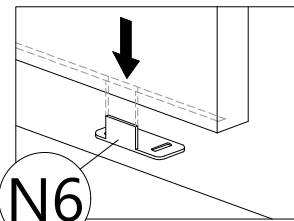

STEP 21

B
16MM
CB SCREW
M3.5X16
8 pcs

STEP 22

23

STEP 23