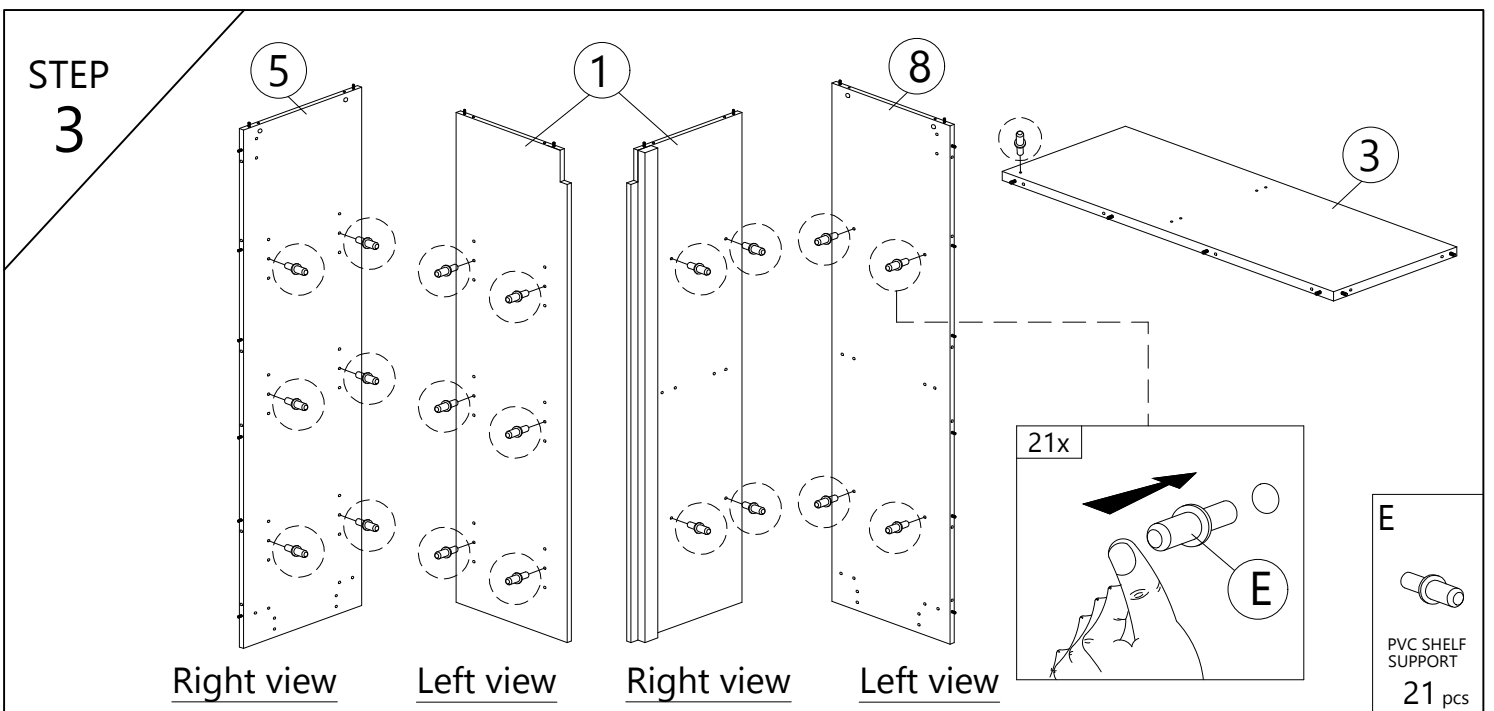

**N-SINGLE DOOR METAL SLIDE (1050mm) - 1 SET**

<b>N1</b>  SINGLE DOOR -METAL SLIDE (1050mm) 1pc	<b>N2</b>  SINGLE DOOR -SLIDING DOOR STOP 2pcs	<b>N3</b>  SINGLE DOOR -PIPE CLAMPS 4pcs	<b>N4</b>  SINGLE DOOR -HEX BOLT 4pcs	<b>N5</b>  SINGLE DOOR -SMALL ALLEN KEY 1pc
<b>N6</b>  SINGLE DOOR -FLOOR GUIDE 1pc	<b>N7</b>  SINGLE DOOR -CB SCREW M3.5X16 (BLACK) 6pcs	<b>N8</b>  SINGLE DOOR -ROLLER HANGER 2pcs	<b>N9</b>  SINGLE DOOR -CB SCREW M4X25 (BLACK) 1pc	<b>N10</b>  SINGLE DOOR -ANTI JUMP BLOCK 1pc