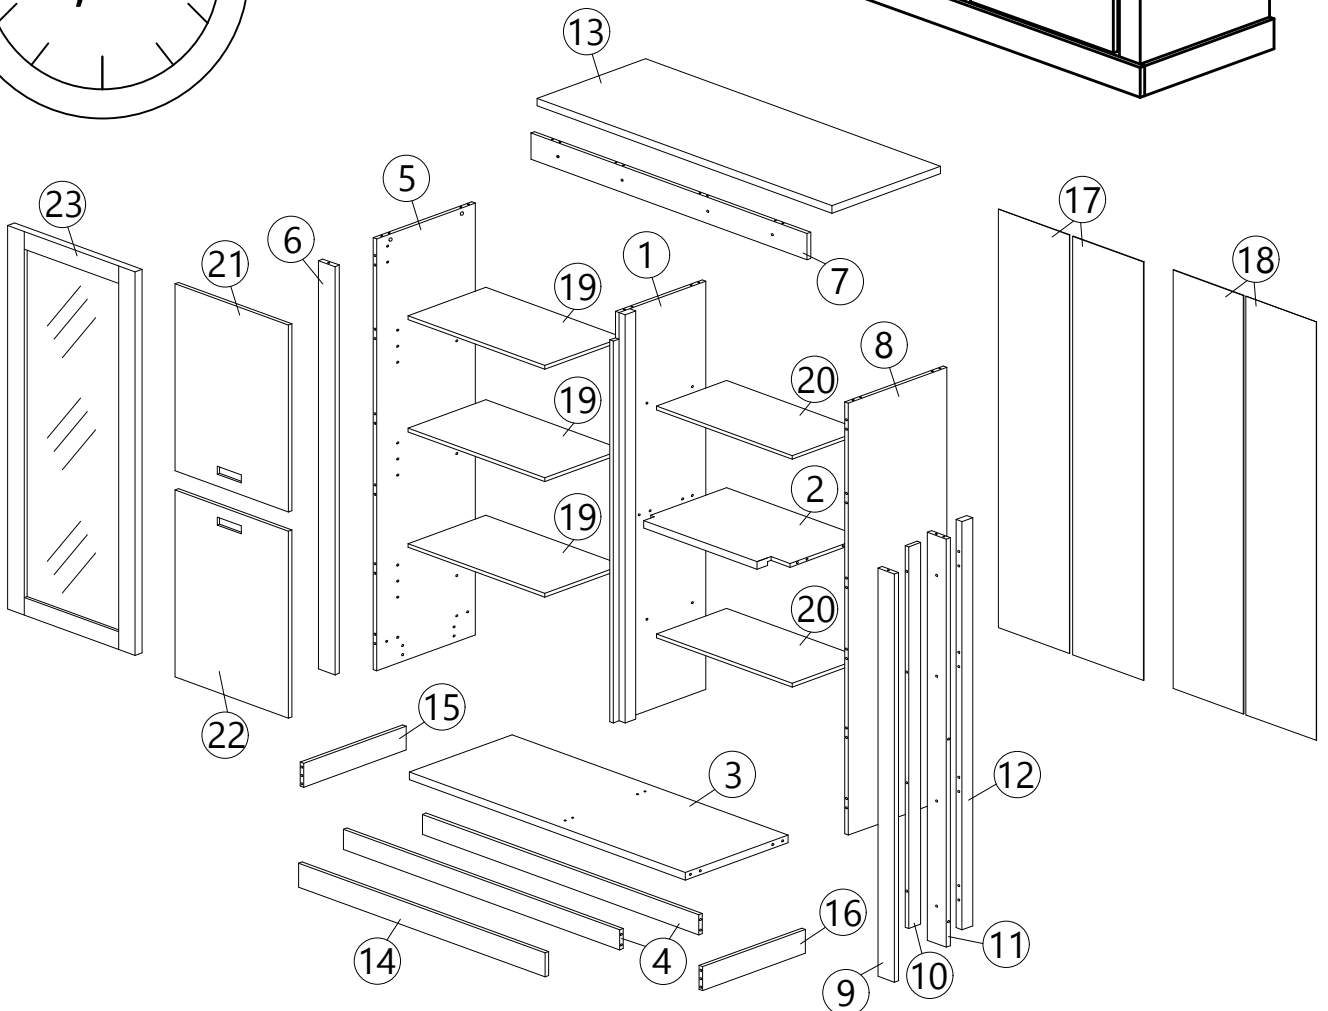

BC 70121G-AC-E1-S5V