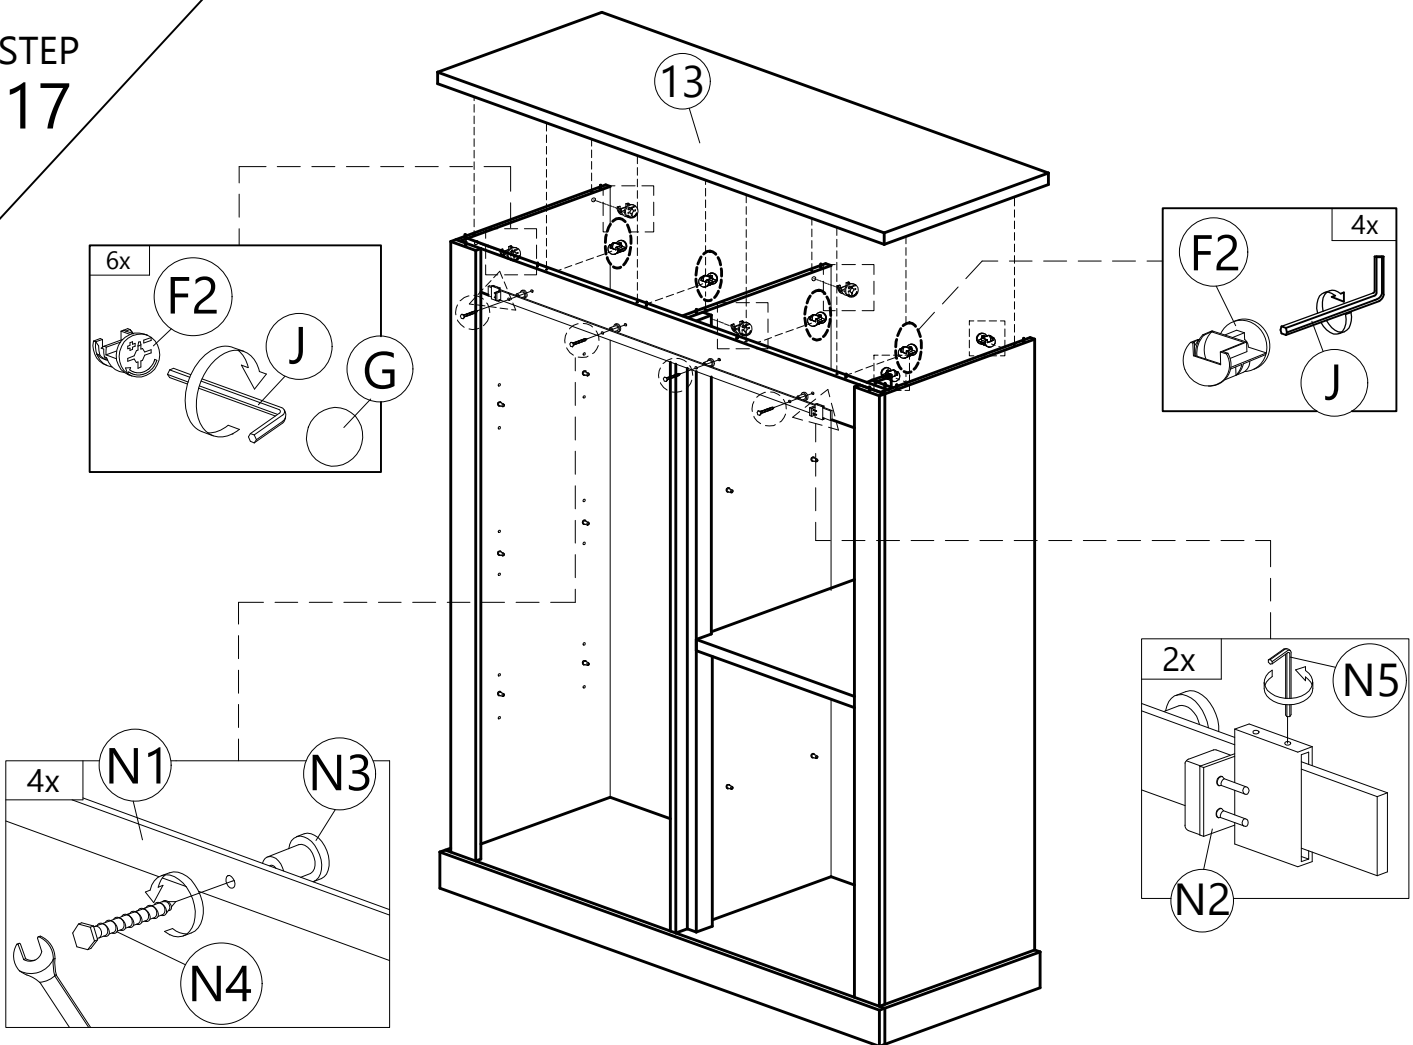

**N-SINGLE DOOR METAL SLIDE (1050mm) - 1 SET**

<b>N1</b>  SINGLE DOOR -METAL SLIDE (1050mm) 1pc	<b>N2</b>  SINGLE DOOR -SLIDING DOOR STOP 2pcs	<b>N3</b>  SINGLE DOOR -PIPE CLAMPS 4pcs	<b>N4</b>  SINGLE DOOR -HEX BOLT 4pcs	<b>N5</b>  SINGLE DOOR -SMALL ALLEN KEY 1pc
<b>N6</b>  SINGLE DOOR -FLOOR GUIDE 1pc	<b>N7</b>  SINGLE DOOR -CB SCREW M3.5X16 (BLACK) 6pcs	<b>N8</b>  SINGLE DOOR -ROLLER HANGER 2pcs	<b>N9</b>  SINGLE DOOR -CB SCREW M4X25 (BLACK) 1pc	<b>N10</b>  SINGLE DOOR -ANTI JUMP BLOCK 1pc

STEP  
15

<b>L</b>	<b>M</b>
	
HANDLE 11036 (PVC)	TRUSS HEAD CB SCREW M4X16
2 pcs	4 pcs

STEP  
16

Inside view

<b>B</b>	<b>K</b>
	
CB SCREW M3.5X16	HINGES 3/8"
8 pcs	4 pcs

STEP  
17

<b>F2</b>	<b>G</b>	<b>J</b>	<b>N1</b>	<b>N2</b>	<b>N3</b>	<b>N4</b>	<b>N5</b>
							
MINIFIX 5654 (HOUSING)	CAP	ALLEN KEY	SINGLE DOOR -METAL SLIDE (1050mm)	SINGLE DOOR -SLIDING DOOR STOP	SINGLE DOOR -PIPE CLAMPS	SINGLE DOOR -HEX BOLT	SINGLE DOOR -SMALL ALLEN KEY
10 pcs	6 pcs	1 pc	1 pc	2 pcs	4 pcs	4 pcs	1 pc