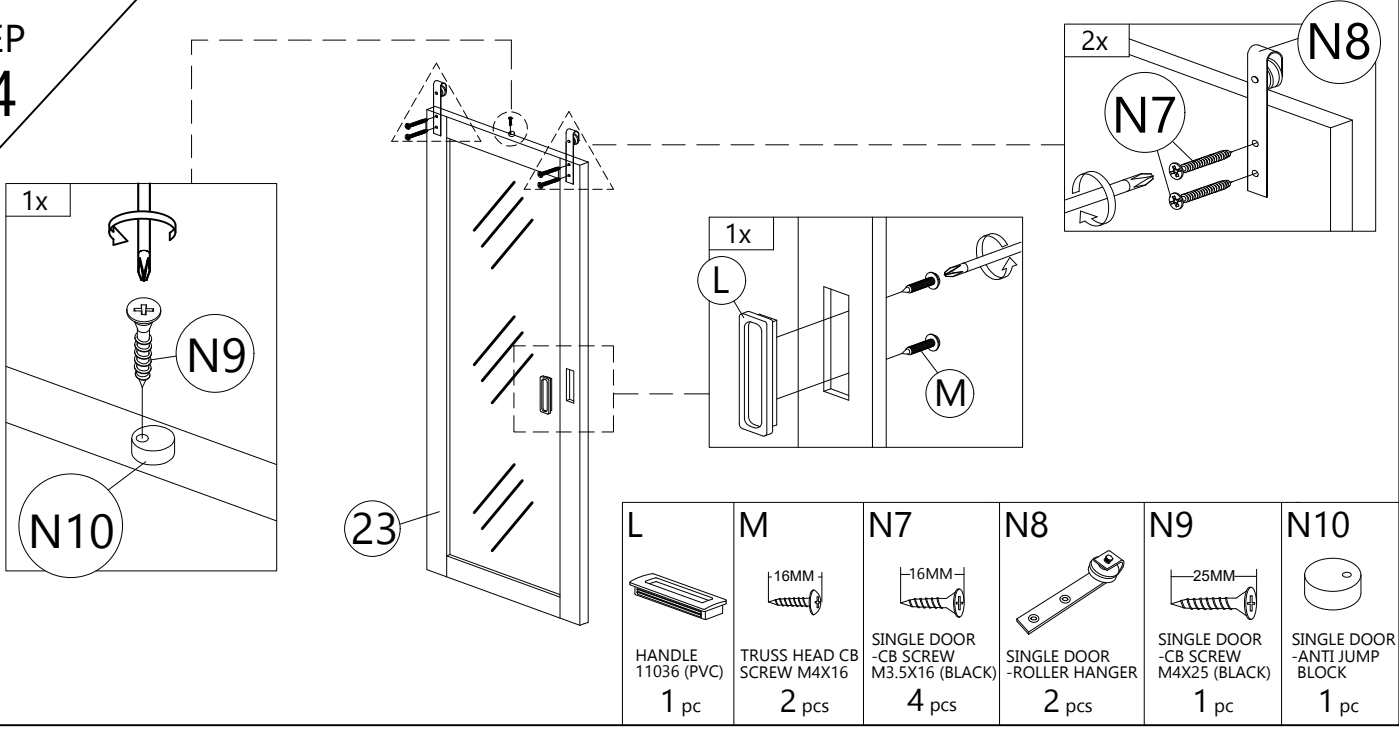

**N-SINGLE DOOR METAL SLIDE (1050mm) - 1 SET**

<b>N1</b>  SINGLE DOOR -METAL SLIDE (1050mm) 1pc	<b>N2</b>  SINGLE DOOR -SLIDING DOOR STOP 2pcs	<b>N3</b>  SINGLE DOOR -PIPE CLAMPS 4pcs	<b>N4</b>  SINGLE DOOR -HEX BOLT 4pcs	<b>N5</b>  SINGLE DOOR -SMALL ALLEN KEY 1pc
<b>N6</b>  SINGLE DOOR -FLOOR GUIDE 1pc	<b>N7</b>  SINGLE DOOR -CB SCREW M3.5X16 (BLACK) 6pcs	<b>N8</b>  SINGLE DOOR -ROLLER HANGER 2pcs	<b>N9</b>  SINGLE DOOR -CB SCREW M4X25 (BLACK) 1pc	<b>N10</b>  SINGLE DOOR -ANTI JUMP BLOCK 1pc

STEP  
12

F2	J
MINIFIX 5654 (HOUSING)	ALLEN KEY
2 pcs	1 pc

STEP  
13

C	F2	J
CB SCREW M4X30	MINIFIX 5654 (HOUSING)	ALLEN KEY
4 pcs	4 pcs	1 pc

STEP  
14

L	M	N7	N8	N9	N10
HANDLE 11036 (PVC)	TRUSS HEAD CB SCREW M4X16	SINGLE DOOR -CB SCREW M3.5X16 (BLACK)	SINGLE DOOR -ROLLER HANGER	SINGLE DOOR -CB SCREW M4X25 (BLACK)	SINGLE DOOR -ANTI JUMP BLOCK
1 pc	2 pcs	4 pcs	2 pcs	1 pc	1 pc

STEP  
15

<b>L</b>	<b>M</b>
	
HANDLE 11036 (PVC)	TRUSS HEAD CB SCREW M4X16
2 pcs	4 pcs

STEP  
16

Inside view

<b>B</b>	<b>K</b>
	
CB SCREW M3.5X16	HINGES 3/8"
8 pcs	4 pcs

STEP  
17

<b>F2</b>	<b>G</b>	<b>J</b>	<b>N1</b>	<b>N2</b>	<b>N3</b>	<b>N4</b>	<b>N5</b>
							
MINIFIX 5654 (HOUSING)	CAP	ALLEN KEY	SINGLE DOOR -METAL SLIDE (1050mm)	SINGLE DOOR -SLIDING DOOR STOP	SINGLE DOOR -PIPE CLAMPS	SINGLE DOOR -HEX BOLT	SINGLE DOOR -SMALL ALLEN KEY
10 pcs	6 pcs	1 pc	1 pc	2 pcs	4 pcs	4 pcs	1 pc