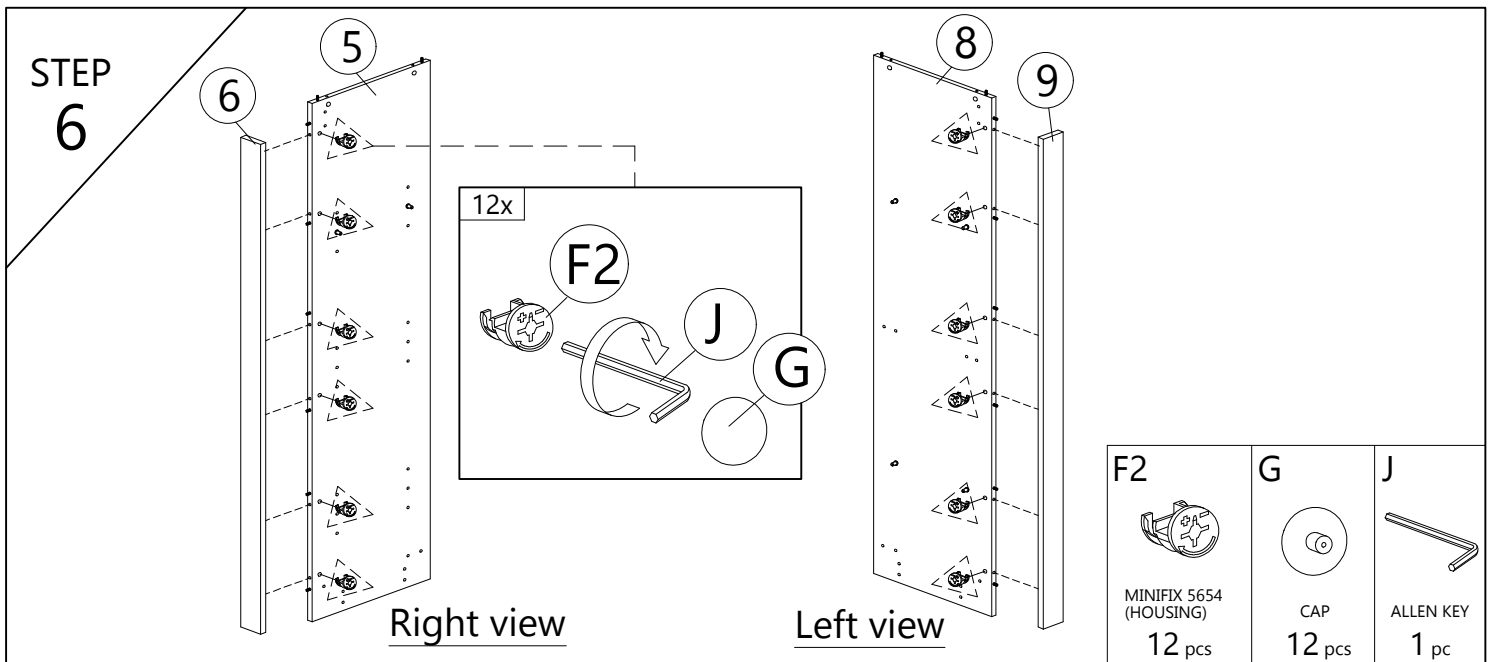

**N-SINGLE DOOR METAL SLIDE (1050mm) - 1 SET**

<b>N1</b>  SINGLE DOOR -METAL SLIDE (1050mm) 1pc	<b>N2</b>  SINGLE DOOR -SLIDING DOOR STOP 2pcs	<b>N3</b>  SINGLE DOOR -PIPE CLAMPS 4pcs	<b>N4</b>  SINGLE DOOR -HEX BOLT 4pcs	<b>N5</b>  SINGLE DOOR -SMALL ALLEN KEY 1pc
<b>N6</b>  SINGLE DOOR -FLOOR GUIDE 1pc	<b>N7</b>  SINGLE DOOR -CB SCREW M3.5X16 (BLACK) 6pcs	<b>N8</b>  SINGLE DOOR -ROLLER HANGER 2pcs	<b>N9</b>  SINGLE DOOR -CB SCREW M4X25 (BLACK) 1pc	<b>N10</b>  SINGLE DOOR -ANTI JUMP BLOCK 1pc