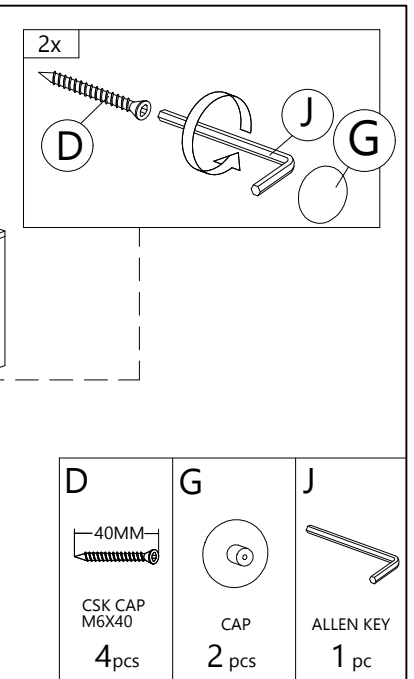

- PLASTIC DOWEL M8X25  
A=75pcs
- CB SCREW M3.5X16  
B=16pcs
- CB SCREW M4X30  
C=4pcs
- CSK CAP M6X40  
D=10pcs

<b>E</b>  PVC SHELF SUPPORT 21pcs	<b>F1</b>  MINIFIX 5654 (SCREW) 32pcs	<b>F2</b>  MINIFIX 5654 (HOUSING) 32pcs	<b>G</b>  CAP 36pcs	<b>H</b>  PLASTIC PIN 6pcs
<b>I</b>  POWER NAIL 5/8" 90pcs	<b>J</b>  ALLEN KEY 1pc	<b>K</b>  HINGES 5/8" 4pcs	<b>L</b>  HANDLE 11036 (PVC) 3pcs	<b>M</b>  TRUSS HEAD CB SCREW M4X16 6pcs

**N-SINGLE DOOR METAL SLIDE (1050mm) - 1 SET**

<b>N1</b>  SINGLE DOOR -METAL SLIDE (1050mm) 1pc	<b>N2</b>  SINGLE DOOR -SLIDING DOOR STOP 2pcs	<b>N3</b>  SINGLE DOOR -PIPE CLAMPS 4pcs	<b>N4</b>  SINGLE DOOR -HEX BOLT 4pcs	<b>N5</b>  SINGLE DOOR -SMALL ALLEN KEY 1pc
<b>N6</b>  SINGLE DOOR -FLOOR GUIDE 1pc	<b>N7</b>  SINGLE DOOR -CB SCREW M3.5X16 (BLACK) 6pcs	<b>N8</b>  SINGLE DOOR -ROLLER HANGER 2pcs	<b>N9</b>  SINGLE DOOR -CB SCREW M4X25 (BLACK) 1pc	<b>N10</b>  SINGLE DOOR -ANTI JUMP BLOCK 1pc