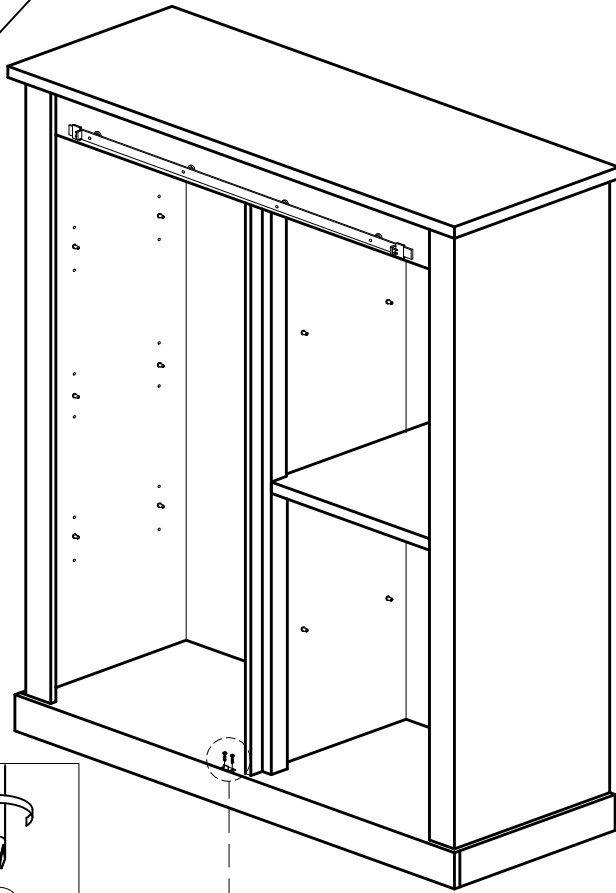

STEP
18

N6	N7
SINGLE DOOR -FLOOR GUIDE	SINGLE DOOR -CB SCREW M3.5X16 (BLACK)
1 pc	2 pcs

STEP
19

I
POWER NAIL 5/8"
90 pcs

STEP
20