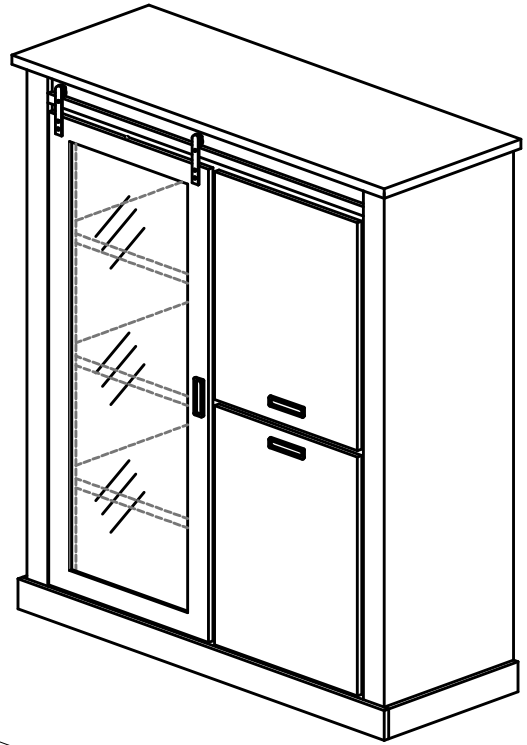

BC 70121G-AC-E1-S5V