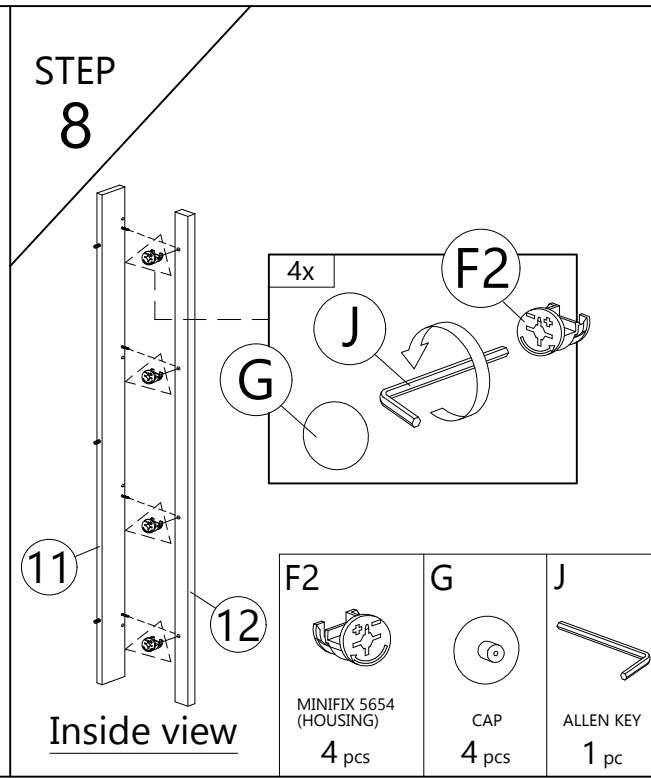

- PLASTIC DOWEL M8X25  
A=75pcs
- CB SCREW M3.5X16  
B=16pcs
- CB SCREW M4X30  
C=4pcs
- CSK CAP M6X40  
D=10pcs

<b>E</b>  PVC SHELF SUPPORT 21pcs	<b>F1</b>  MINIFIX 5654 (SCREW) 32pcs	<b>F2</b>  MINIFIX 5654 (HOUSING) 32pcs	<b>G</b>  CAP 36pcs	<b>H</b>  PLASTIC PIN 6pcs
<b>I</b>  POWER NAIL 5/8" 90pcs	<b>J</b>  ALLEN KEY 1pc	<b>K</b>  HINGES 5/8" 4pcs	<b>L</b>  HANDLE 11036 (PVC) 3pcs	<b>M</b>  TRUSS HEAD CB SCREW M4X16 6pcs

**N-SINGLE DOOR METAL SLIDE (1050mm) - 1 SET**

<b>N1</b>  SINGLE DOOR -METAL SLIDE (1050mm) 1pc	<b>N2</b>  SINGLE DOOR -SLIDING DOOR STOP 2pcs	<b>N3</b>  SINGLE DOOR -PIPE CLAMPS 4pcs	<b>N4</b>  SINGLE DOOR -HEX BOLT 4pcs	<b>N5</b>  SINGLE DOOR -SMALL ALLEN KEY 1pc
<b>N6</b>  SINGLE DOOR -FLOOR GUIDE 1pc	<b>N7</b>  SINGLE DOOR -CB SCREW M3.5X16 (BLACK) 6pcs	<b>N8</b>  SINGLE DOOR -ROLLER HANGER 2pcs	<b>N9</b>  SINGLE DOOR -CB SCREW M4X25 (BLACK) 1pc	<b>N10</b>  SINGLE DOOR -ANTI JUMP BLOCK 1pc