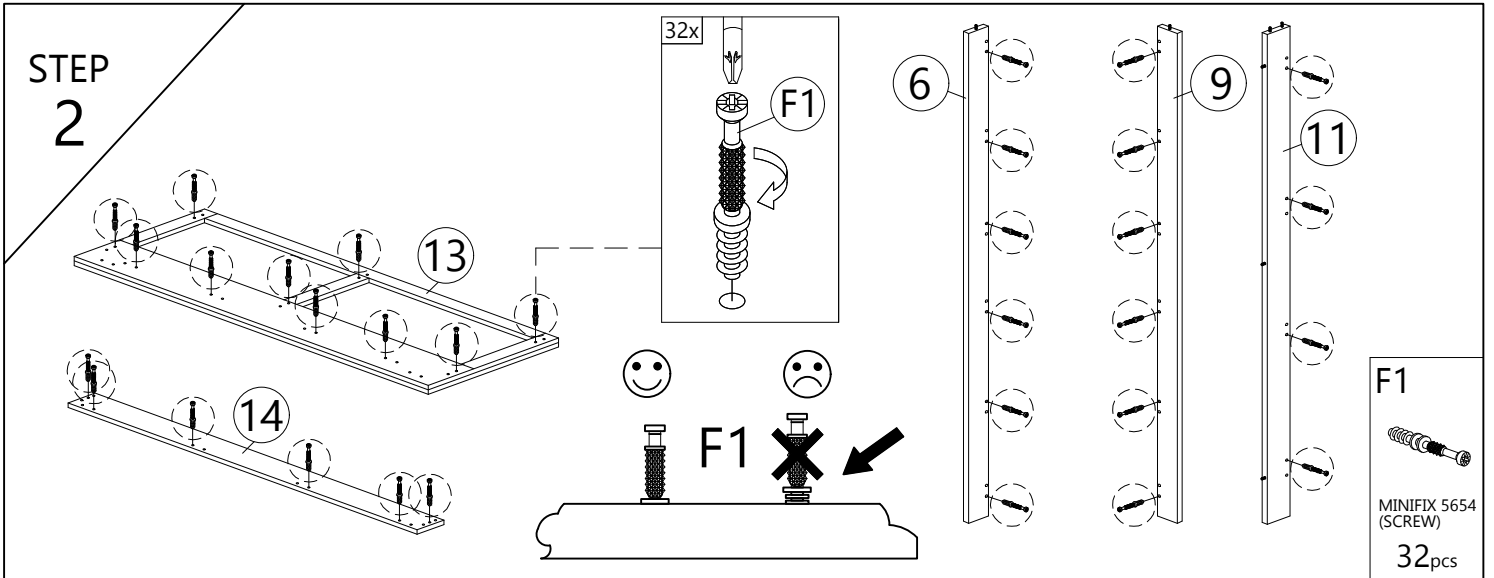

**N-SINGLE DOOR METAL SLIDE (1050mm) - 1 SET**

<b>N1</b>  SINGLE DOOR -METAL SLIDE (1050mm) 1pc	<b>N2</b>  SINGLE DOOR -SLIDING DOOR STOP 2pcs	<b>N3</b>  SINGLE DOOR -PIPE CLAMPS 4pcs	<b>N4</b>  SINGLE DOOR -HEX BOLT 4pcs	<b>N5</b>  SINGLE DOOR -SMALL ALLEN KEY 1pc
<b>N6</b>  SINGLE DOOR -FLOOR GUIDE 1pc	<b>N7</b>  SINGLE DOOR -CB SCREW M3.5X16 (BLACK) 6pcs	<b>N8</b>  SINGLE DOOR -ROLLER HANGER 2pcs	<b>N9</b>  SINGLE DOOR -CB SCREW M4X25 (BLACK) 1pc	<b>N10</b>  SINGLE DOOR -ANTI JUMP BLOCK 1pc