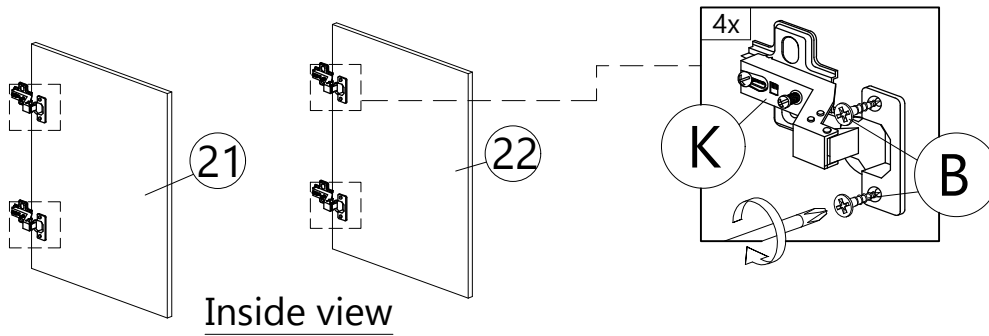

**N-SINGLE DOOR METAL SLIDE (1050mm) - 1 SET**

<b>N1</b>  SINGLE DOOR -METAL SLIDE (1050mm) 1pc	<b>N2</b>  SINGLE DOOR -SLIDING DOOR STOP 2pcs	<b>N3</b>  SINGLE DOOR -PIPE CLAMPS 4pcs	<b>N4</b>  SINGLE DOOR -HEX BOLT 4pcs	<b>N5</b>  SINGLE DOOR -SMALL ALLEN KEY 1pc
<b>N6</b>  SINGLE DOOR -FLOOR GUIDE 1pc	<b>N7</b>  SINGLE DOOR -CB SCREW M3.5X16 (BLACK) 6pcs	<b>N8</b>  SINGLE DOOR -ROLLER HANGER 2pcs	<b>N9</b>  SINGLE DOOR -CB SCREW M4X25 (BLACK) 1pc	<b>N10</b>  SINGLE DOOR -ANTI JUMP BLOCK 1pc

STEP  
12

F2	J
MINIFIX 5654 (HOUSING)	ALLEN KEY
2 pcs	1 pc

STEP  
13

C	F2	J
CB SCREW M4X30	MINIFIX 5654 (HOUSING)	ALLEN KEY
4 pcs	4 pcs	1 pc

STEP  
14

L	M	N7	N8	N9	N10
HANDLE 11036 (PVC)	TRUSS HEAD CB SCREW M4X16	SINGLE DOOR -CB SCREW M3.5X16 (BLACK)	SINGLE DOOR -ROLLER HANGER	SINGLE DOOR -CB SCREW M4X25 (BLACK)	SINGLE DOOR -ANTI JUMP BLOCK
1 pc	2 pcs	4 pcs	2 pcs	1 pc	1 pc

STEP  
15

<b>L</b>	<b>M</b>
	
HANDLE 11036 (PVC)	TRUSS HEAD CB SCREW M4X16
2 pcs	4 pcs

STEP  
16

Inside view

<b>B</b>	<b>K</b>
	
CB SCREW M3.5X16	HINGES 3/8"
8 pcs	4 pcs

STEP  
17

<b>F2</b>	<b>G</b>	<b>J</b>	<b>N1</b>	<b>N2</b>	<b>N3</b>	<b>N4</b>	<b>N5</b>
							
MINIFIX 5654 (HOUSING)	CAP	ALLEN KEY	SINGLE DOOR -METAL SLIDE (1050mm)	SINGLE DOOR -SLIDING DOOR STOP	SINGLE DOOR -PIPE CLAMPS	SINGLE DOOR -HEX BOLT	SINGLE DOOR -SMALL ALLEN KEY
10 pcs	6 pcs	1 pc	1 pc	2 pcs	4 pcs	4 pcs	1 pc