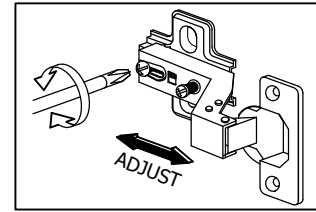

STEP  
15

<b>L</b>	<b>M</b>
	
HANDLE 11036 (PVC)	TRUSS HEAD CB SCREW M4X16
2 pcs	4 pcs

STEP  
16

Inside view

<b>B</b>	<b>K</b>
	
CB SCREW M3.5X16	HINGES 3/8"
8 pcs	4 pcs

STEP  
17

<b>F2</b>	<b>G</b>	<b>J</b>	<b>N1</b>	<b>N2</b>	<b>N3</b>	<b>N4</b>	<b>N5</b>
							
MINIFIX 5654 (HOUSING)	CAP	ALLEN KEY	SINGLE DOOR -METAL SLIDE (1050mm)	SINGLE DOOR -SLIDING DOOR STOP	SINGLE DOOR -PIPE CLAMPS	SINGLE DOOR -HEX BOLT	SINGLE DOOR -SMALL ALLEN KEY
10 pcs	6 pcs	1 pc	1 pc	2 pcs	4 pcs	4 pcs	1 pc

STEP  
18

N6	N7
	
SINGLE DOOR -FLOOR GUIDE	SINGLE DOOR -CB SCREW M3.5X16 (BLACK)
1 pc	2 pcs

STEP  
19

Back view

I

POWER NAIL 5/8"
90 pcs

STEP  
20

STEP 21