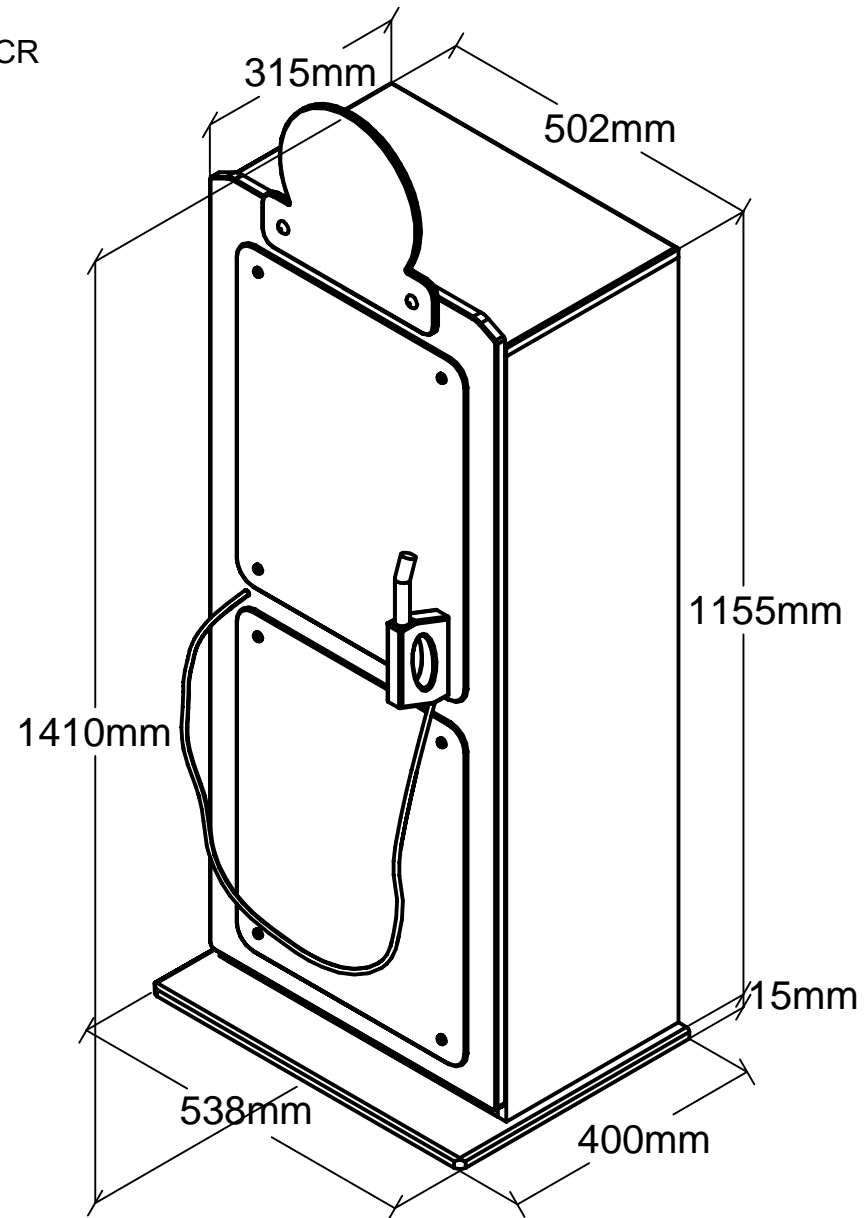

MODEL FUNBED WARDROBE: SCGTGR

W:500mm H: 1410mm D: 400mm

All contents on this document are protected by copyright & patents. Except as specifically permitted herein, no portion of the information on this document may be reproduced in any form, or by any means, without prior written permission from Vipack bvba. No parts of the designs and the products can be copied or transmitted. Product and drawings under Patent and Copyright.