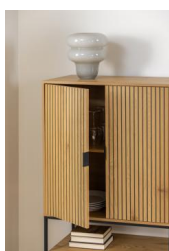

Jaipur cabinet

Item H000022089 designrights®

Jaipur cabinet, top, frame, 2 doors and 2 shelves matt wild oak rough melamine, base matt black rough powder coated steel, with lamella front, 80x40x140 cm

This cabinet shows how it is done. With its impeccable, minimalistic look it is more than just a place for your bits and bobs – it will set the tone in any home. Just look at those lamella fronts with the elegant handles in the same rough powder coated metal as the base. The cabinet features adjustable shelves to fit your needs.

- Adjustable shelves to fit your needs
- Lamella fronts in wild oak look with wood structure
- 2 doors and 3 shelves for storage
- Elegant handles in rough powder coated metal
- Slim rough powder coated metal base
- Danish design exclusively protected for Actona
- Flat-packed for optimized transport

Colour: melamine matt wild oak rough

Base: steel matt black rough powder coated

Doors: melamine matt wild oak rough

Details and specifications

Jaipur cabinet H000022089

Main info	
Model	Jaipur
Item group	cabinet
Item no.	H000022089
EAN code	5713941232854
Size (WxDxH)	80x40x140 cm
Features	lamella front
CBM	0.11 cbm
Designer	Lasse Cha Pedersen

Dimensions	
Width	80 cm
Depth	40 cm
Height	140 cm

Frame	
Colour	matt wild oak
Material	melamine
Surface treatment	rough
Core	metal

Factory	
Factory	85236
Country of origin	CN
Harbour	XMN
Loadability	599
MOQ Direct	100 pcs
Transport type	40' HQ
Transport medie size	68 cbm