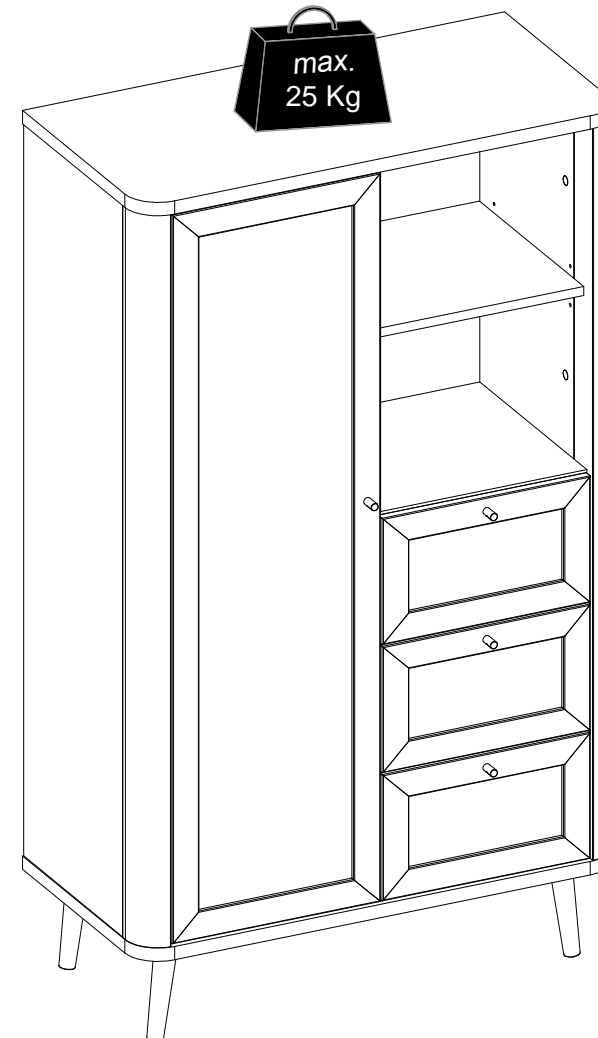

# KTA53A/137

Item Name	Kuta 53A Highboard
Colors 1	Sonoma
Colors 2	Schwarz
Colors 3	-
Colors 4	-
Colors 5	-

		Finishing
Panels material 1	chipboard	Melamine/ABS
Panels material 2	HDF	-
Panels material 3	MDF	-
Doors	MDF	-
Handles material	metal	-
Legs material	wood	-
Mirror	-	-
Glass	-	-
Edges	Melamine/ABS	-
Soft edges	No	-
Wall fixing fittings	Yes	-
Extension	-	-
Extension size (cm)	-	-
Extension stored under the top	-	-
Synchronized opening	-	-
Top panel thickness (mm)	22 mm	Melamine/ABS

**KTA53A/137**