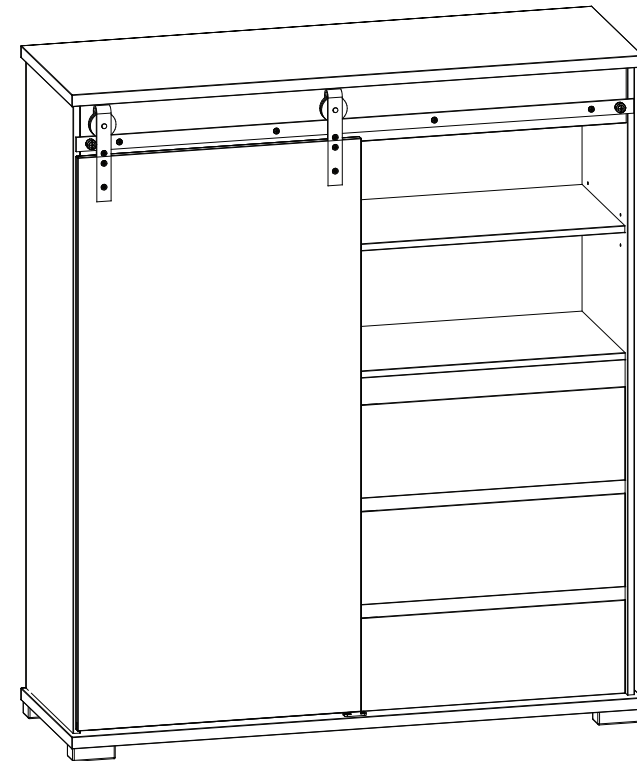

MZO53A/001

Item Name	
Colors 1	Flagstaff Oak
Colors 2	
Colors 3	
Colors 4	
Colors 5	

		Finishing
Panels material 1	Chipboard	Foiled
Panels material 2		
Panels material 3		
Doors	Chipboard	Foiled
Handles material	metal	
Legs material	plastic	
Mirror		
Glass		
Edges	no	
Soft edges		
Wall fixing fittings		yes
Extension		
Extension size (cm)		
Extension stored under the top		
Synchronized opening		
Top panel thickness (mm)	25	
Backrest (material)		
Seat (material)		
Frame (material)		