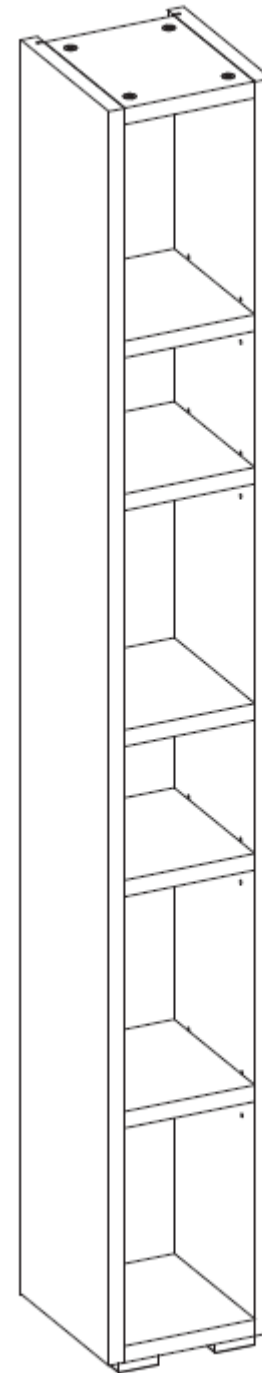

IGE24/033

Item Name	Image 24
Colors 1	White
Colors 2	Wotan oak
Colors 3	
Colors 4	
Colors 5	

		Finishing
Panels material 1	Chipboard	Melamine
Panels material 2		
Panels material 3		
Doors		
Handles material		
Legs material	Plastic	
Mirror		
Glass		
Edges	ABS Edge	
Soft edges		
Wall fixing fittings	Hanger	
Extension		
Extension size (cm)		
Extension stored under the top		
Synchronized opening		
Top panel thickness (mm)	16 mm	
Backrest (material)		
Seat (material)		
Frame (material)		

IM24/033