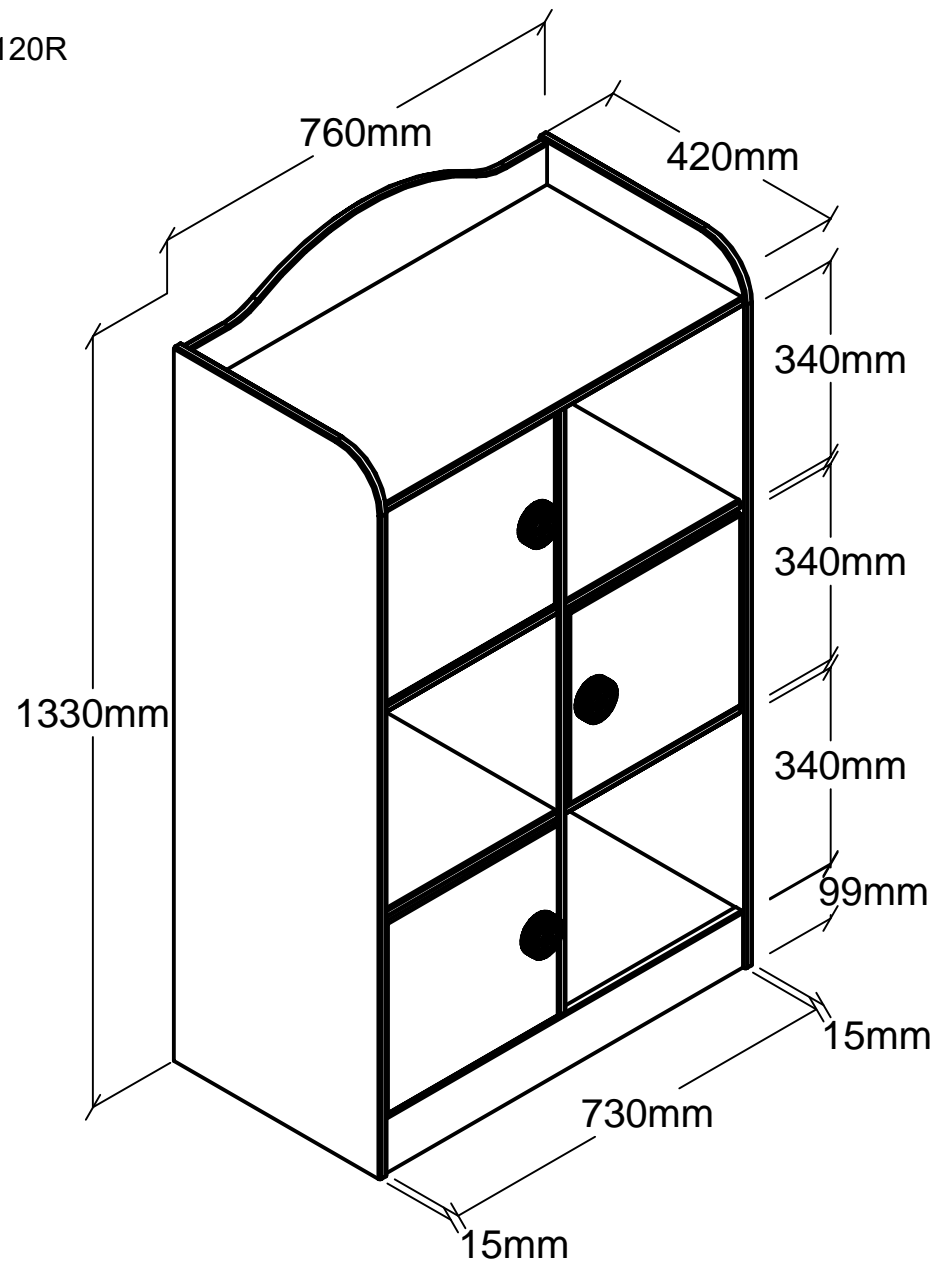

MODEL FUNBED WARDROBE: SCBI120R

W: 760mm H: 1335mm D: 420mm

All contents on this document are protected by copyright & patents. Except as specifically permitted herein, no portion of the information on this document may be reproduced in any form, or by any means, without prior written permission from Vipack bvba. No parts of the designs and the products can be copied or transmitted. Product and drawings under Patent and Copyright.