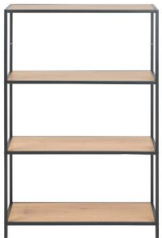

Seaford bookcase

Item 0000075966

Matt black metal, 2 matt wild oak paper shelves

The Seaford range of carefully selected materials is easy to maintain. This range with exclusive design rights is the perfect accent to finish out rooms with style. These pieces have the personality to blend with many styles of decor featuring a striking wood effect – all of them supported by a metal base with a powder coated appearance.

Colour: paper matt wild oak rough

Base: metal matt black rough powder coated

Details and specifications

Seaford bookcase 0000075966

Main info

Model	Seaford
Item group	bookcase
Item no.	0000075966
EAN code	5705994996128
Size (WxDxH)	77x35x114 cm
CBM	0.06 cbm
Designer	Nissens Tegnestue

Dimensions

Width	77 cm
Depth	35 cm
Height	114 cm

Base

Colour	matt black
Material	metal
Surface treatment	rough powder coated
Core	metal
Leg shape	square
Leg height	6.8 cm
Number of legs/bases	4 pcs

Factory