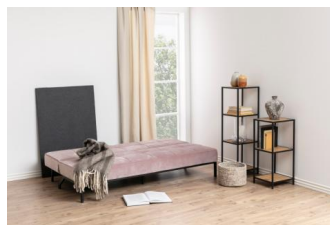

## Seford bookcase

Item 0000080036 designrights®

Matt black metal, 2 wild oak paper shelves

- Supported by a metal base with a powder coated appearance
- A range of carefully selected materials easy to maintain
- Exclusive design rights
- Featuring a striking wood effect these pieces have the personality to blend with many styles of decor

**Colour:** paper wild oak rough

**Base:** metal matt black rough powder coated

Dimensions	
Width	35 cm
Depth	37 cm
Height	82.5 cm

Base	
Colour	matt black
Material	metal
Surface treatment	rough powder coated
Core	metal
Leg shape	square
Leg height	6.8 cm
Number of legs/bases	4 pcs

Factory	
Factory	84104
Country of origin	CN
Harbour	XMN
Loadability	2197
MOQ Direct	200 pcs
Transport type	40' HQ
Transport medie size	68 cbm

Frame	
Colour	matt black
Material	metal
Surface treatment	rough powder coated
Core	metal

Shelves	
Colour	wild oak
Material	paper
Surface treatment	rough
Core	MDF
Number of shelves	2 pcs
Adjustable	No