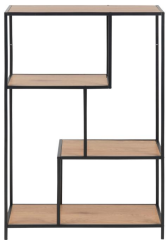

## Seford bookcase

Item 0000089164 designrights®

Matt black metal, 2 wild oak paper shelves  
asymmetrical

**Colour:** paper wild oak rough

**Base:** metal matt black rough powder coated

## Details and specifications

Seaford bookcase 0000089164

Main info	
Model	Seaford
Item group	bookcase
Item no.	0000089164
EAN code	5705994978957
Size (WxDxH)	77x35x114 cm
Features	asymmetrical
CBM	0.05 cbm
Designer	Nissens Tegnestue

Dimensions	
Width	77 cm
Depth	35 cm
Height	114 cm

Base	
Colour	matt black
Material	metal
Surface treatment	rough powder coated
Core	metal
Leg shape	square
Leg height	6.8 cm
Floor protection	plastic foot caps
Number of legs/bases	4 pcs