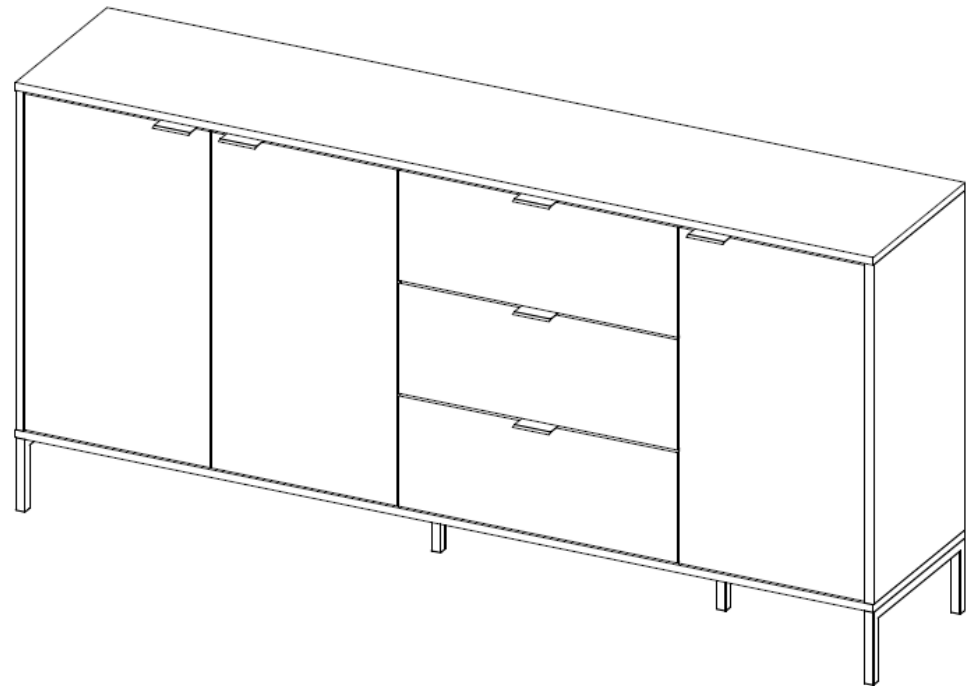

BRY51 A/033

Item Name	Bantry 51A
Colors 1	Artisan Oak
Colors 2	
Colors 3	
Colors 4	
Colors 5	

		Finishing
Panels material 1	Chipboard	Melamine
Panels material 2		
Panels material 3		
Doors	yes	
Handles material		
Legs material	Metal	
Mirror		
Glass		
Edges	ABS/ Papier	
Soft edges		
Wall fixing fittings	yes	
Extension		
Extension size (cm)		
Extension stored under the top		
Synchronized opening		
Top panel thickness (mm)	16	16
Backrest (material)		
Seat (material)		
Frame (material)		

BRY51A/033