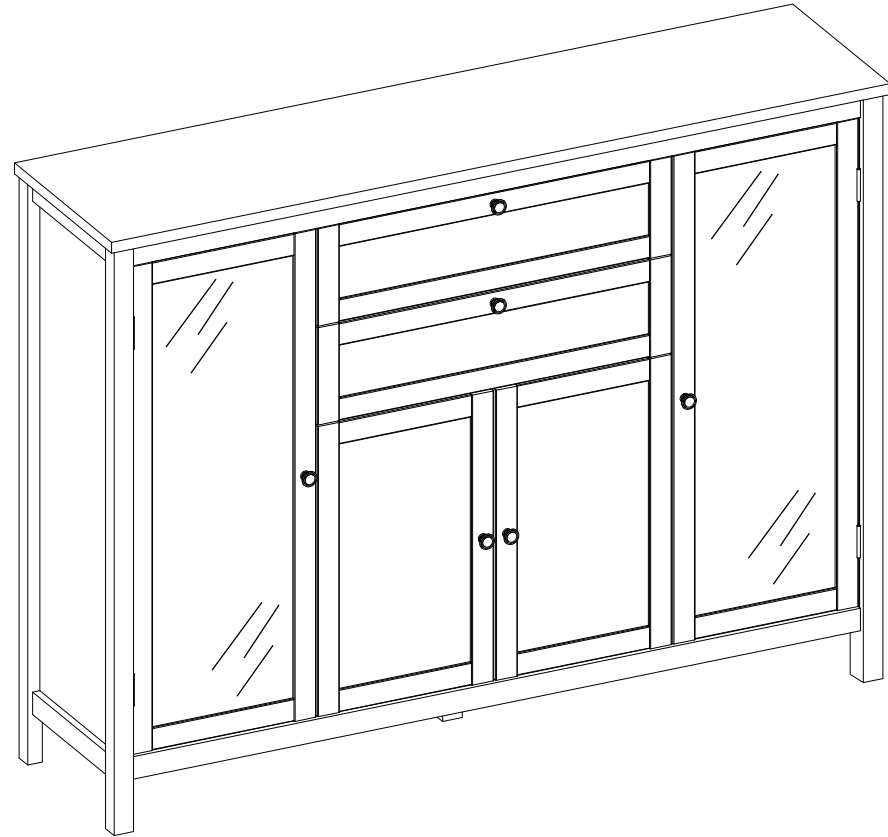

BGN52/137

Item Name	Bergen 52
Colors 1	White/Artisan oak
Colors 2	-
Colors 3	-
Colors 4	-
Colors 5	-

		Finishing
Panels material 1	chipboard	Melamine/ABS
Panels material 2	HDF	-
Panels material 3	MDF	ABS
Doors	MDF	ABS
Handles material	metal	-
Legs material	MDF	-
Mirror	-	-
Glass	Yes	-
Edges	Melamine/ABS	-
Soft edges	No	-
Wall fixing fittings	Yes	-
Extension	-	-
Extension size (cm)	-	-
Extension stored under the top	-	-
Synchronized opening	-	-
Top panel thickness (mm)	22 mm	-