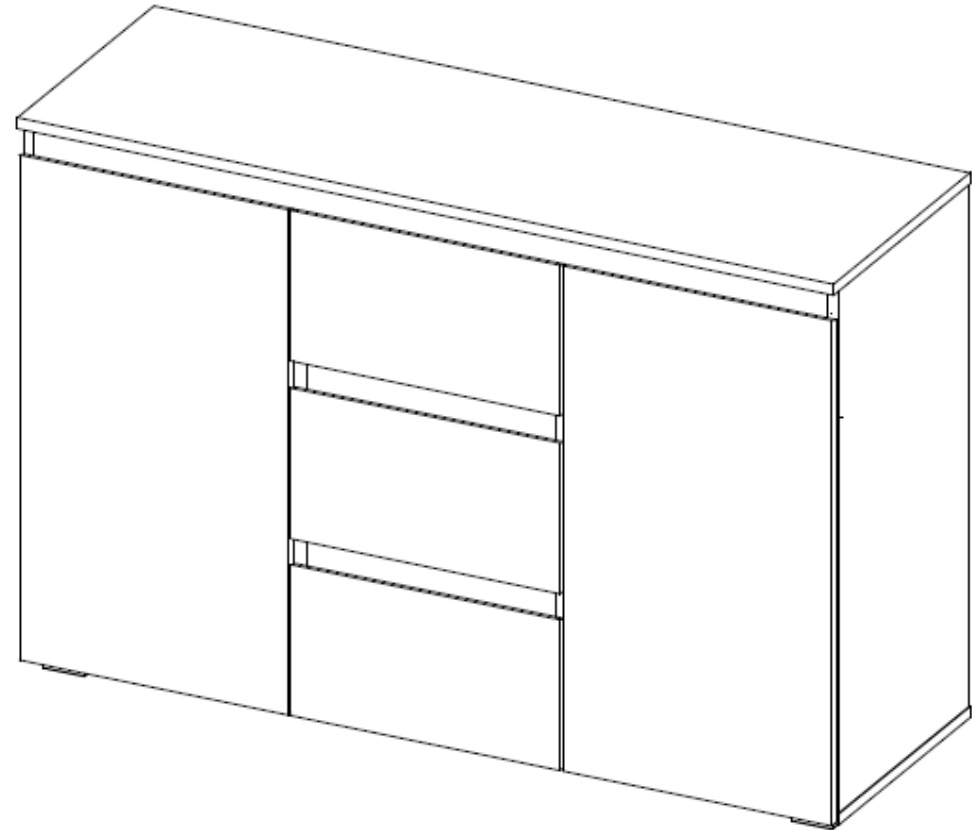

CPN01A/033

Item Name	Capetown 01A
Colors 1	White
Colors 2	
Colors 3	
Colors 4	
Colors 5	

		Finishing
Panels material 1	Chipboard	Melamine
Panels material 2		
Panels material 3		
Doors	yes	
Handles material		
Legs material	Plastic	
Mirror		
Glass		
Edges	ABS/Papier	
Soft edges		
Wall fixing fittings	yes	
Extension		
Extension size (cm)		
Extension stored under the top		
Synchronized opening		
Top panel thickness (mm)	16	16
Backrest (material)		
Seat (material)		
Frame (material)		