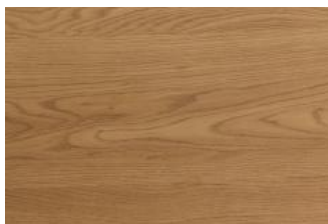

Jaipur sideboard

Item H000022087 designrights®

Jaipur sideboard, top, frame, 2 doors, drawer and 3 shelves matt wild oak rough melamine, base matt black rough powder coated steel, with lamella front and metal runners, 180x40x70 cm

This sideboard shows how it is done. With its impeccable, minimalistic look it is more than just a place for your bits and bobs – it will set the tone in any home. Just look at those lamella fronts with the elegant handles in the same rough powder coated metal as the base. The sideboard features adjustable shelves to fit your needs.

- Lamella fronts in wild oak look with wood structure
- Adjustable shelves to fit your needs
- 2 doors, 1 drawer and an open shelf for storage
- Elegant handles in rough powder coated metal
- Slim rough powder coated metal base
- Danish design exclusively protected for Actona
- Flat-packed for optimized transport

Colour: melamine matt wild oak rough

Base: steel matt black rough powder coated

Drawers: melamine matt wild oak rough

Doors: melamine matt wild oak rough

Details and specifications

Jaipur sideboard H000022087