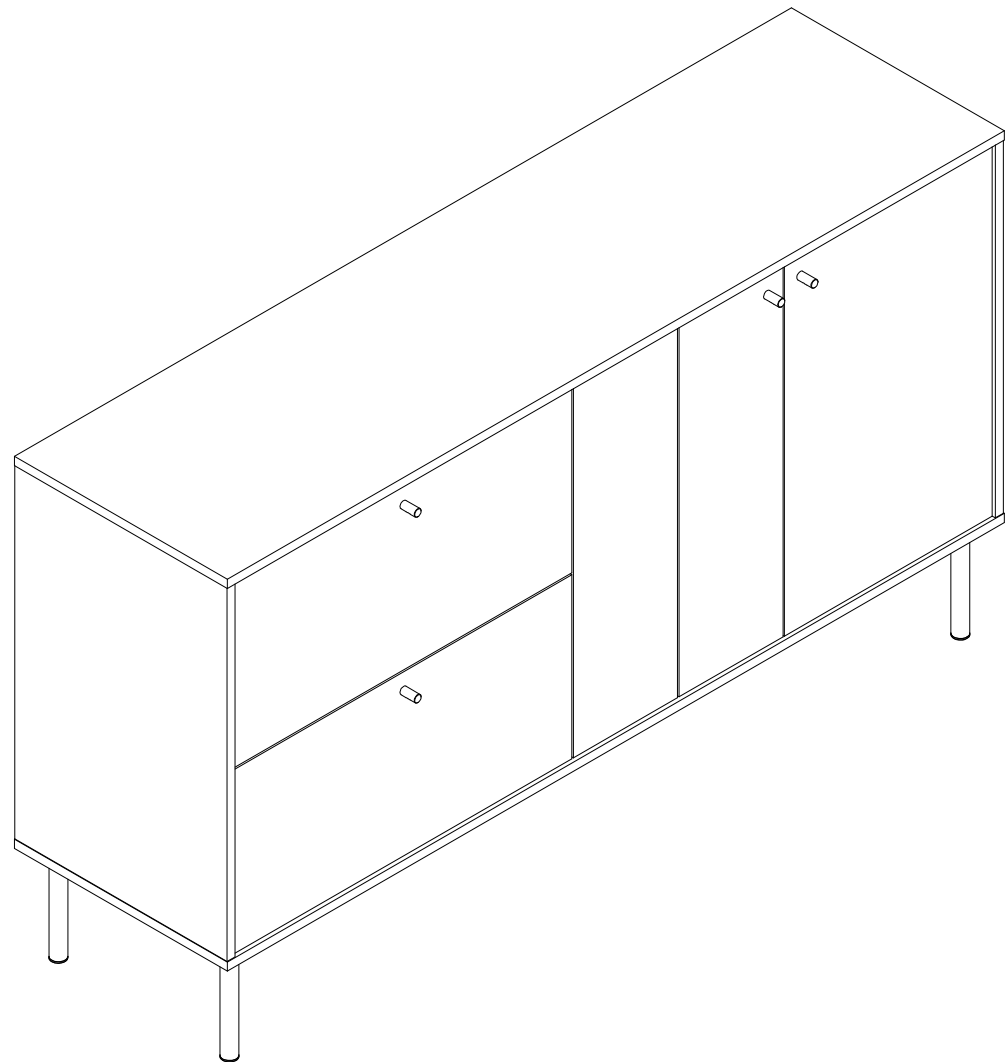

LCA51A/018

Item Name	Lucca
Colors 1	Black / ruby red / orange / carmine / gold orange
Colors 2	
Colors 3	
Colors 4	
Colors 5	

		Finishing
Panels material 1	chipboard	melamine
Panels material 2		
Panels material 3		
Doors	chipboard	melamine
Handles material	steel	black
Legs material	steel	black
Mirror		
Glass		
Edges	light edges	paper
Soft edges		
Wall fixing fittings		2
Extension		
Extension size (cm)		
Extension stored under the top		
Synchronized opening		
Top panel thickness (mm)		15
Backrest (material)		
Seat (material)		
Frame (material)		

LCA51A/018