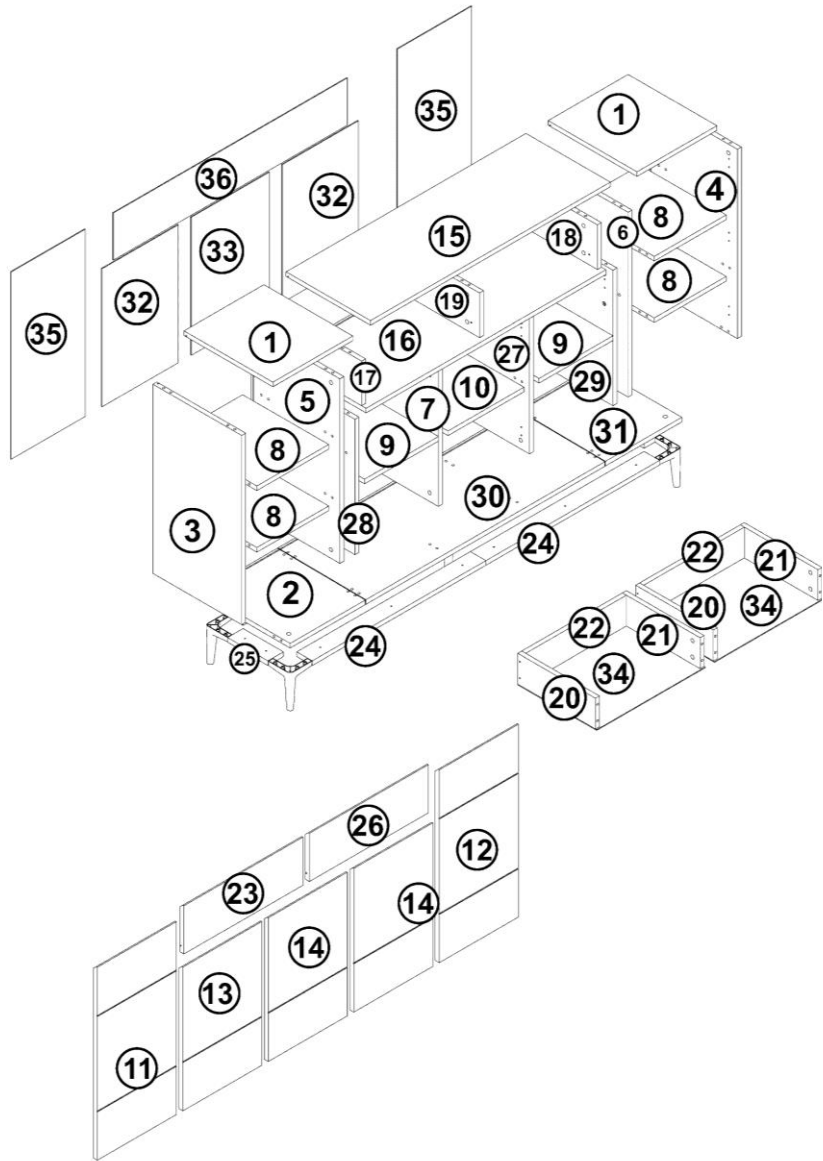

NLA51A/180

Item Name	NOLA 51A
Colors 1	Artisan Eiche
Colors 2	Schwarz
Colors 3	
Colors 4	
Colors 5	

		Finishing
Panels material 1	Chipboard	Melamine
Panels material 2		
Panels material 3		
Doors	Chipboard	Melamine
Handles material		
Legs material	Plastic	Schwarz
Mirror		
Glass		
Edges	ABS	
Soft edges		
Wall fixing fittings	Yes	
Extension	No	
Extension size (cm)		
Extension stored under the top		
Synchronized opening		
Top panel thickness (mm)	18	Melamine

NLA51A/180

Nr.	Dimensions / Abmessungen in mm / Measurements		T	V	H	Q	Q	L	L
						K	K	K	K
						L	R	L	R
1	2x	360x400x18	SP	F	F	A	A	A	A
2	1x	342x400x18	SP	F	F	A	A	A	
3	1x	738x400x18	SP	F	F	A	A	A	
4	1x	738x400x18	SP	F	F	A	A	A	
5	1x	720x400x18	SP	F	F	A	A		
6	1x	720x400x18	SP	F	F	A	A		
7	1x	528x400x18	SP	F	F	A	A		
8	4x	324x388x18	SP	F	F	A			
9	2x	333x388x18	SP	F	F	A			
10	1x	342x388x18	SP	F	F	A			
11	1x	356x752x18	SP	F	F	A	A	A	A
12	1x	356x752x18	SP	F	F	A	A	A	A
13	1x	356x560x18	SP	F	F	A	A	A	A
14	2x	356x560x18	SP	F	F	A	A	A	A
15	1x	1080x380x18	SP	F	F	A	A	A	A
16	1x	1080x400x18	SP	F	F	A	A	A	A
17	1x	174x380x18	SP	F	F	A	A		
18	1x	174x380x18	SP	F	F	A	A		
19	1x	174x368x18	SP	F	F	A			
20	2x	350x120x18	SP	F	F	A			
21	2x	350x120x18	SP	F	F	A			
22	2x	451x120x18	SP	F	F	A			
23	1x	536x188x18	SP	F	F	A	A	A	A
24	4x	782x70x18	SP	F	F	A	A	A	A
25	2x	182x70x18	SP	F	F	A	A	A	A
26	1x	536x188x18	SP	F	F	A	A	A	A
27	1x	528x400x18	SP	F	F	A	A		
28	1x	528x400x18	SP	F	F	A	A		
29	1x	528x400x18	SP	F	F	A	A		
30	1x	1080x400x18	SP	F	F	A	A	A	A
31	1x	342x400x18	SP	F	F	A	A	A	
32	2x	538x343x3	HDF	F					
33	1x	538x352x3	HDF	F					
34	2x	488x355x3	HDF	F					
35	2x	730x334x3	HDF	F					
36	1x	1054x184x3	HDF	F					