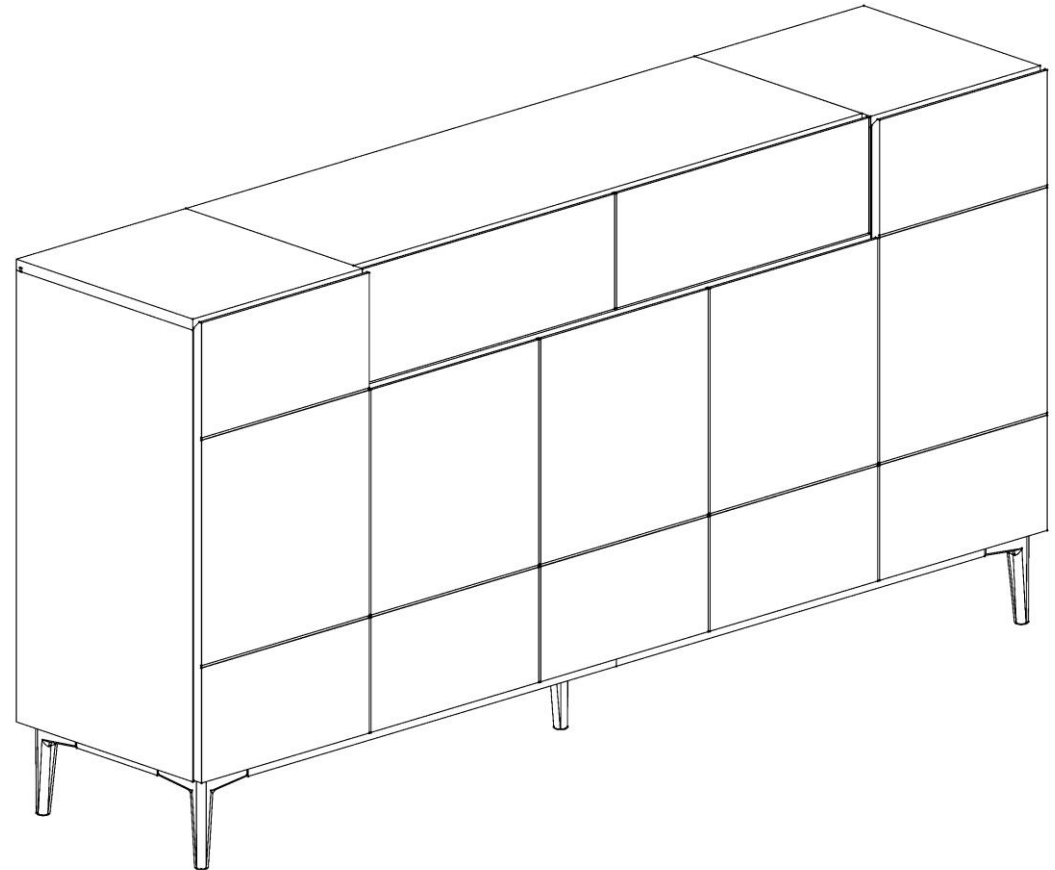

NLA51A/180

Item Name	NOLA 51A
Colors 1	Artisan Eiche
Colors 2	Schwarz
Colors 3	
Colors 4	
Colors 5	

		Finishing
Panels material 1	Chipboard	Melamine
Panels material 2		
Panels material 3		
Doors	Chipboard	Melamine
Handles material		
Legs material	Plastic	Schwarz
Mirror		
Glass		
Edges	ABS	
Soft edges		
Wall fixing fittings	Yes	
Extension	No	
Extension size (cm)		
Extension stored under the top		
Synchronized opening		
Top panel thickness (mm)	18	Melamine

NLA51A/180

Nr.	Dimensions / Abmessungen in mm / Measurements		T	V	H	Q	Q	L	L
						K	K	K	K
						L	R	L	R
1	2x	360x400x18	SP	F	F	A	A	A	A
2	1x	342x400x18	SP	F	F	A	A	A	
3	1x	738x400x18	SP	F	F	A	A	A	
4	1x	738x400x18	SP	F	F	A	A	A	
5	1x	720x400x18	SP	F	F	A	A		
6	1x	720x400x18	SP	F	F	A	A		
7	1x	528x400x18	SP	F	F	A	A		
8	4x	324x388x18	SP	F	F	A			
9	2x	333x388x18	SP	F	F	A			
10	1x	342x388x18	SP	F	F	A			
11	1x	356x752x18	SP	F	F	A	A	A	A
12	1x	356x752x18	SP	F	F	A	A	A	A
13	1x	356x560x18	SP	F	F	A	A	A	A
14	2x	356x560x18	SP	F	F	A	A	A	A
15	1x	1080x380x18	SP	F	F	A	A	A	A
16	1x	1080x400x18	SP	F	F	A	A	A	A
17	1x	174x380x18	SP	F	F	A	A		
18	1x	174x380x18	SP	F	F	A	A		
19	1x	174x368x18	SP	F	F	A			
20	2x	350x120x18	SP	F	F	A			
21	2x	350x120x18	SP	F	F	A			
22	2x	451x120x18	SP	F	F	A			
23	1x	536x188x18	SP	F	F	A	A	A	A
24	4x	782x70x18	SP	F	F	A	A	A	A
25	2x	182x70x18	SP	F	F	A	A	A	A
26	1x	536x188x18	SP	F	F	A	A	A	A
27	1x	528x400x18	SP	F	F	A	A		
28	1x	528x400x18	SP	F	F	A	A		
29	1x	528x400x18	SP	F	F	A	A		
30	1x	1080x400x18	SP	F	F	A	A	A	A
31	1x	342x400x18	SP	F	F	A	A	A	
32	2x	538x343x3	HDF	F					
33	1x	538x352x3	HDF	F					
34	2x	488x355x3	HDF	F					
35	2x	730x334x3	HDF	F					
36	1x	1054x184x3	HDF	F					