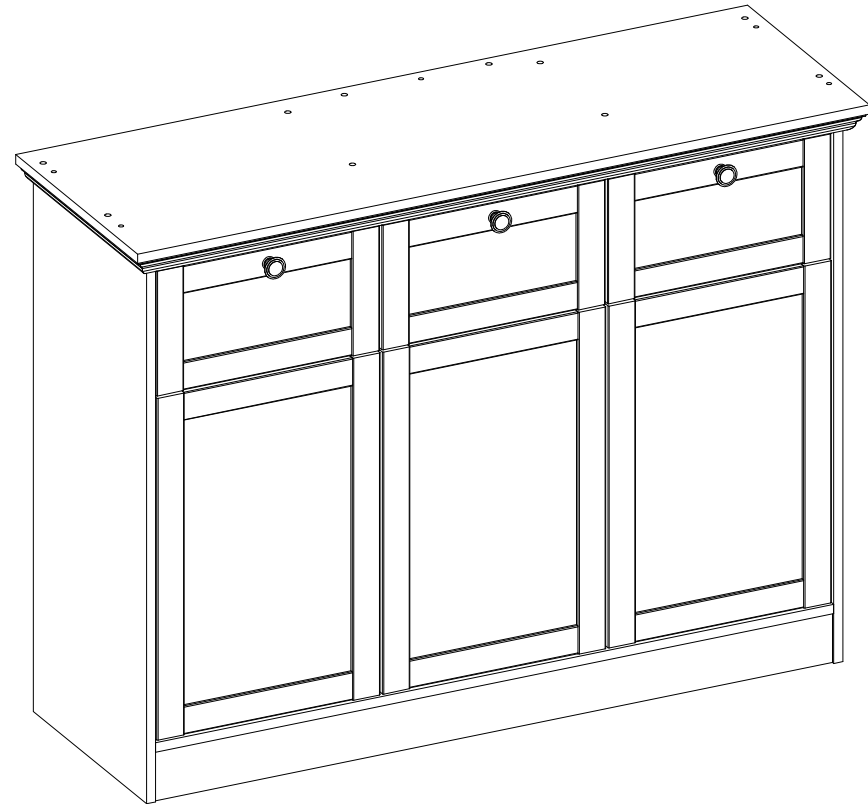

LW50UT/137

| | |
|-----------|----------------------|
| Item Name | Landwood 50 Buffet 1 |
| Colors 1 | White |
| Colors 2 | - |
| Colors 3 | - |
| Colors 4 | - |
| Colors 5 | - |

| | | Finishing |
|--------------------------------|--------------|--------------|
| Panels material 1 | chipboard | Melamine/ABS |
| Panels material 2 | HDF | - |
| Panels material 3 | MDF | Melamine |
| Doors | MDF | Melamine |
| Handles material | metal | - |
| Legs material | plastic | - |
| Mirror | - | - |
| Glass | Yes | - |
| Edges | Melamine/ABS | - |
| Soft edges | No | - |
| Wall fixing fittings | No | - |
| Extension | - | - |
| Extension size (cm) | - | - |
| Extension stored under the top | - | - |
| Synchronized opening | - | - |
| Top panel thickness (mm) | 15 mm | Melamine/ABS |
| | | |
| | | |

LW50UT/137