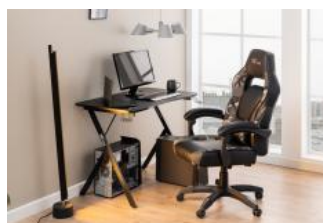

Mario gaming desk

Item 0000090609

Carbon melamine, Base matt black metal
cup holder, headset hanger

Let your PC take center stage with this desk and get your game on. The black tabletop is durable, scratch resistant and has rounded corners. It also features a cupholder and a hanger for headset.

- Durable scratch resistant tabletop
- Features cupholder
- Practical hanger for headset
- Black powder coated metal base

Colour: melamine carbon rough

Base: metal matt black powder coated

Details and specifications