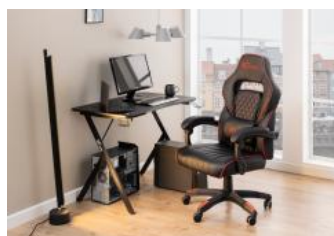

Mario gaming desk

Item 0000090609

Carbon melamine, Base matt black metal
cup holder, headset hanger

Let your PC take center stage with this desk and get your game on. The black tabletop is durable, scratch resistant and has rounded corners. It also features a cupholder and a hanger for headset.

- Durable scratch resistant tabletop
- Features cupholder
- Practical hanger for headset
- Black powder coated metal base

Colour: melamine carbon rough

Base: metal matt black powder coated

Details and specifications

Mario gaming desk 0000090609

Main info	
Model	Mario
Item group	gaming desk
Item no.	0000090609
EAN code	5713941165367
Main shape	rectangular
Size (WxDxH)	100x60x75 cm
Features	cup holder, headset hanger
CBM	0.06 cbm
Designer	Christina Aagaard